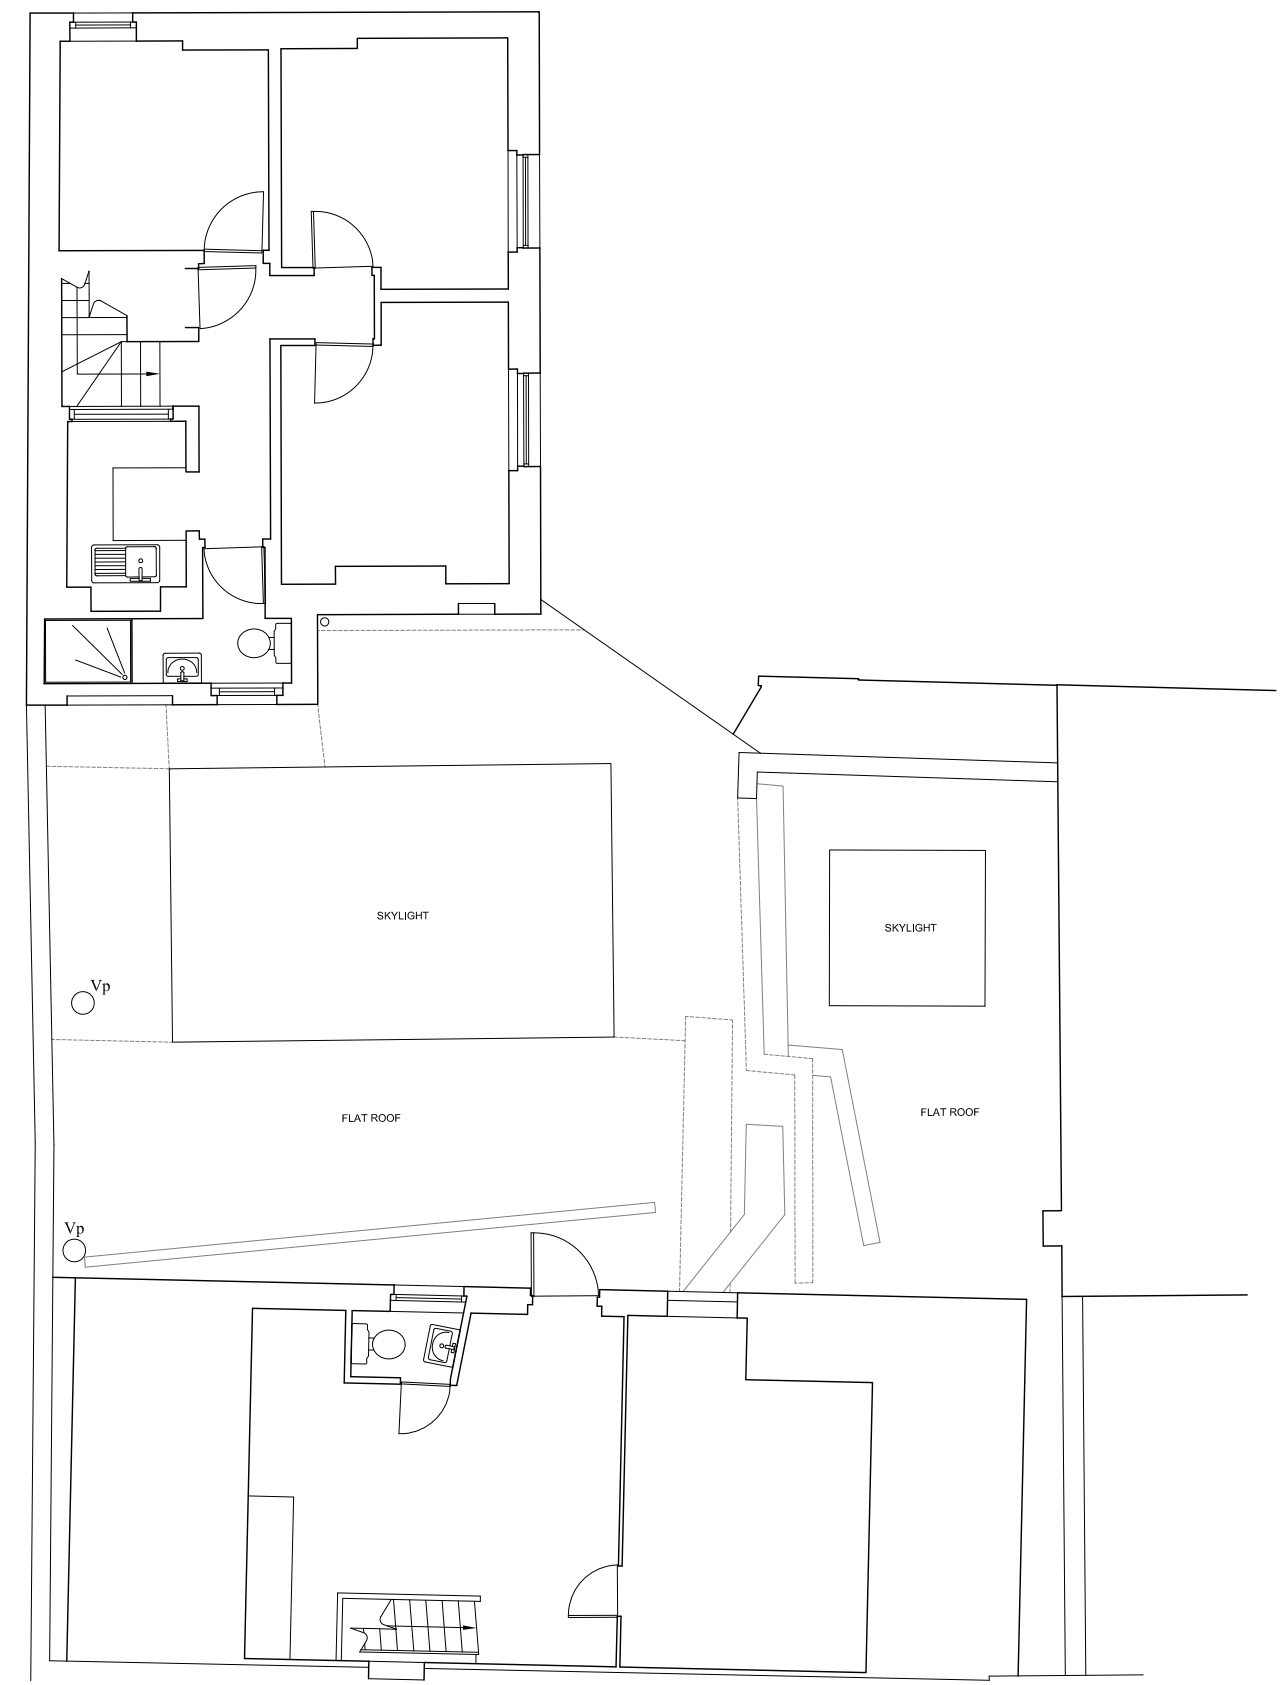

GROUND FLOOR PLAN

FIRST FLOOR PLAN

project	job no.	drawn by	drawing no	revision	drawing	scale
WEST HAMPSTEAD MEWS	1878	CB	A100	-	EXISTING GROUND AND FIRST FLOOR PLAN	1.100 on A3

DE METZ FORBES KNIGHT ARCHITECTS
 address The Old Library 119 Chalmley Gardens London NW6 1AA t 020 7435 1144 f 020 7435 0884 mail info@dmfk.co.uk