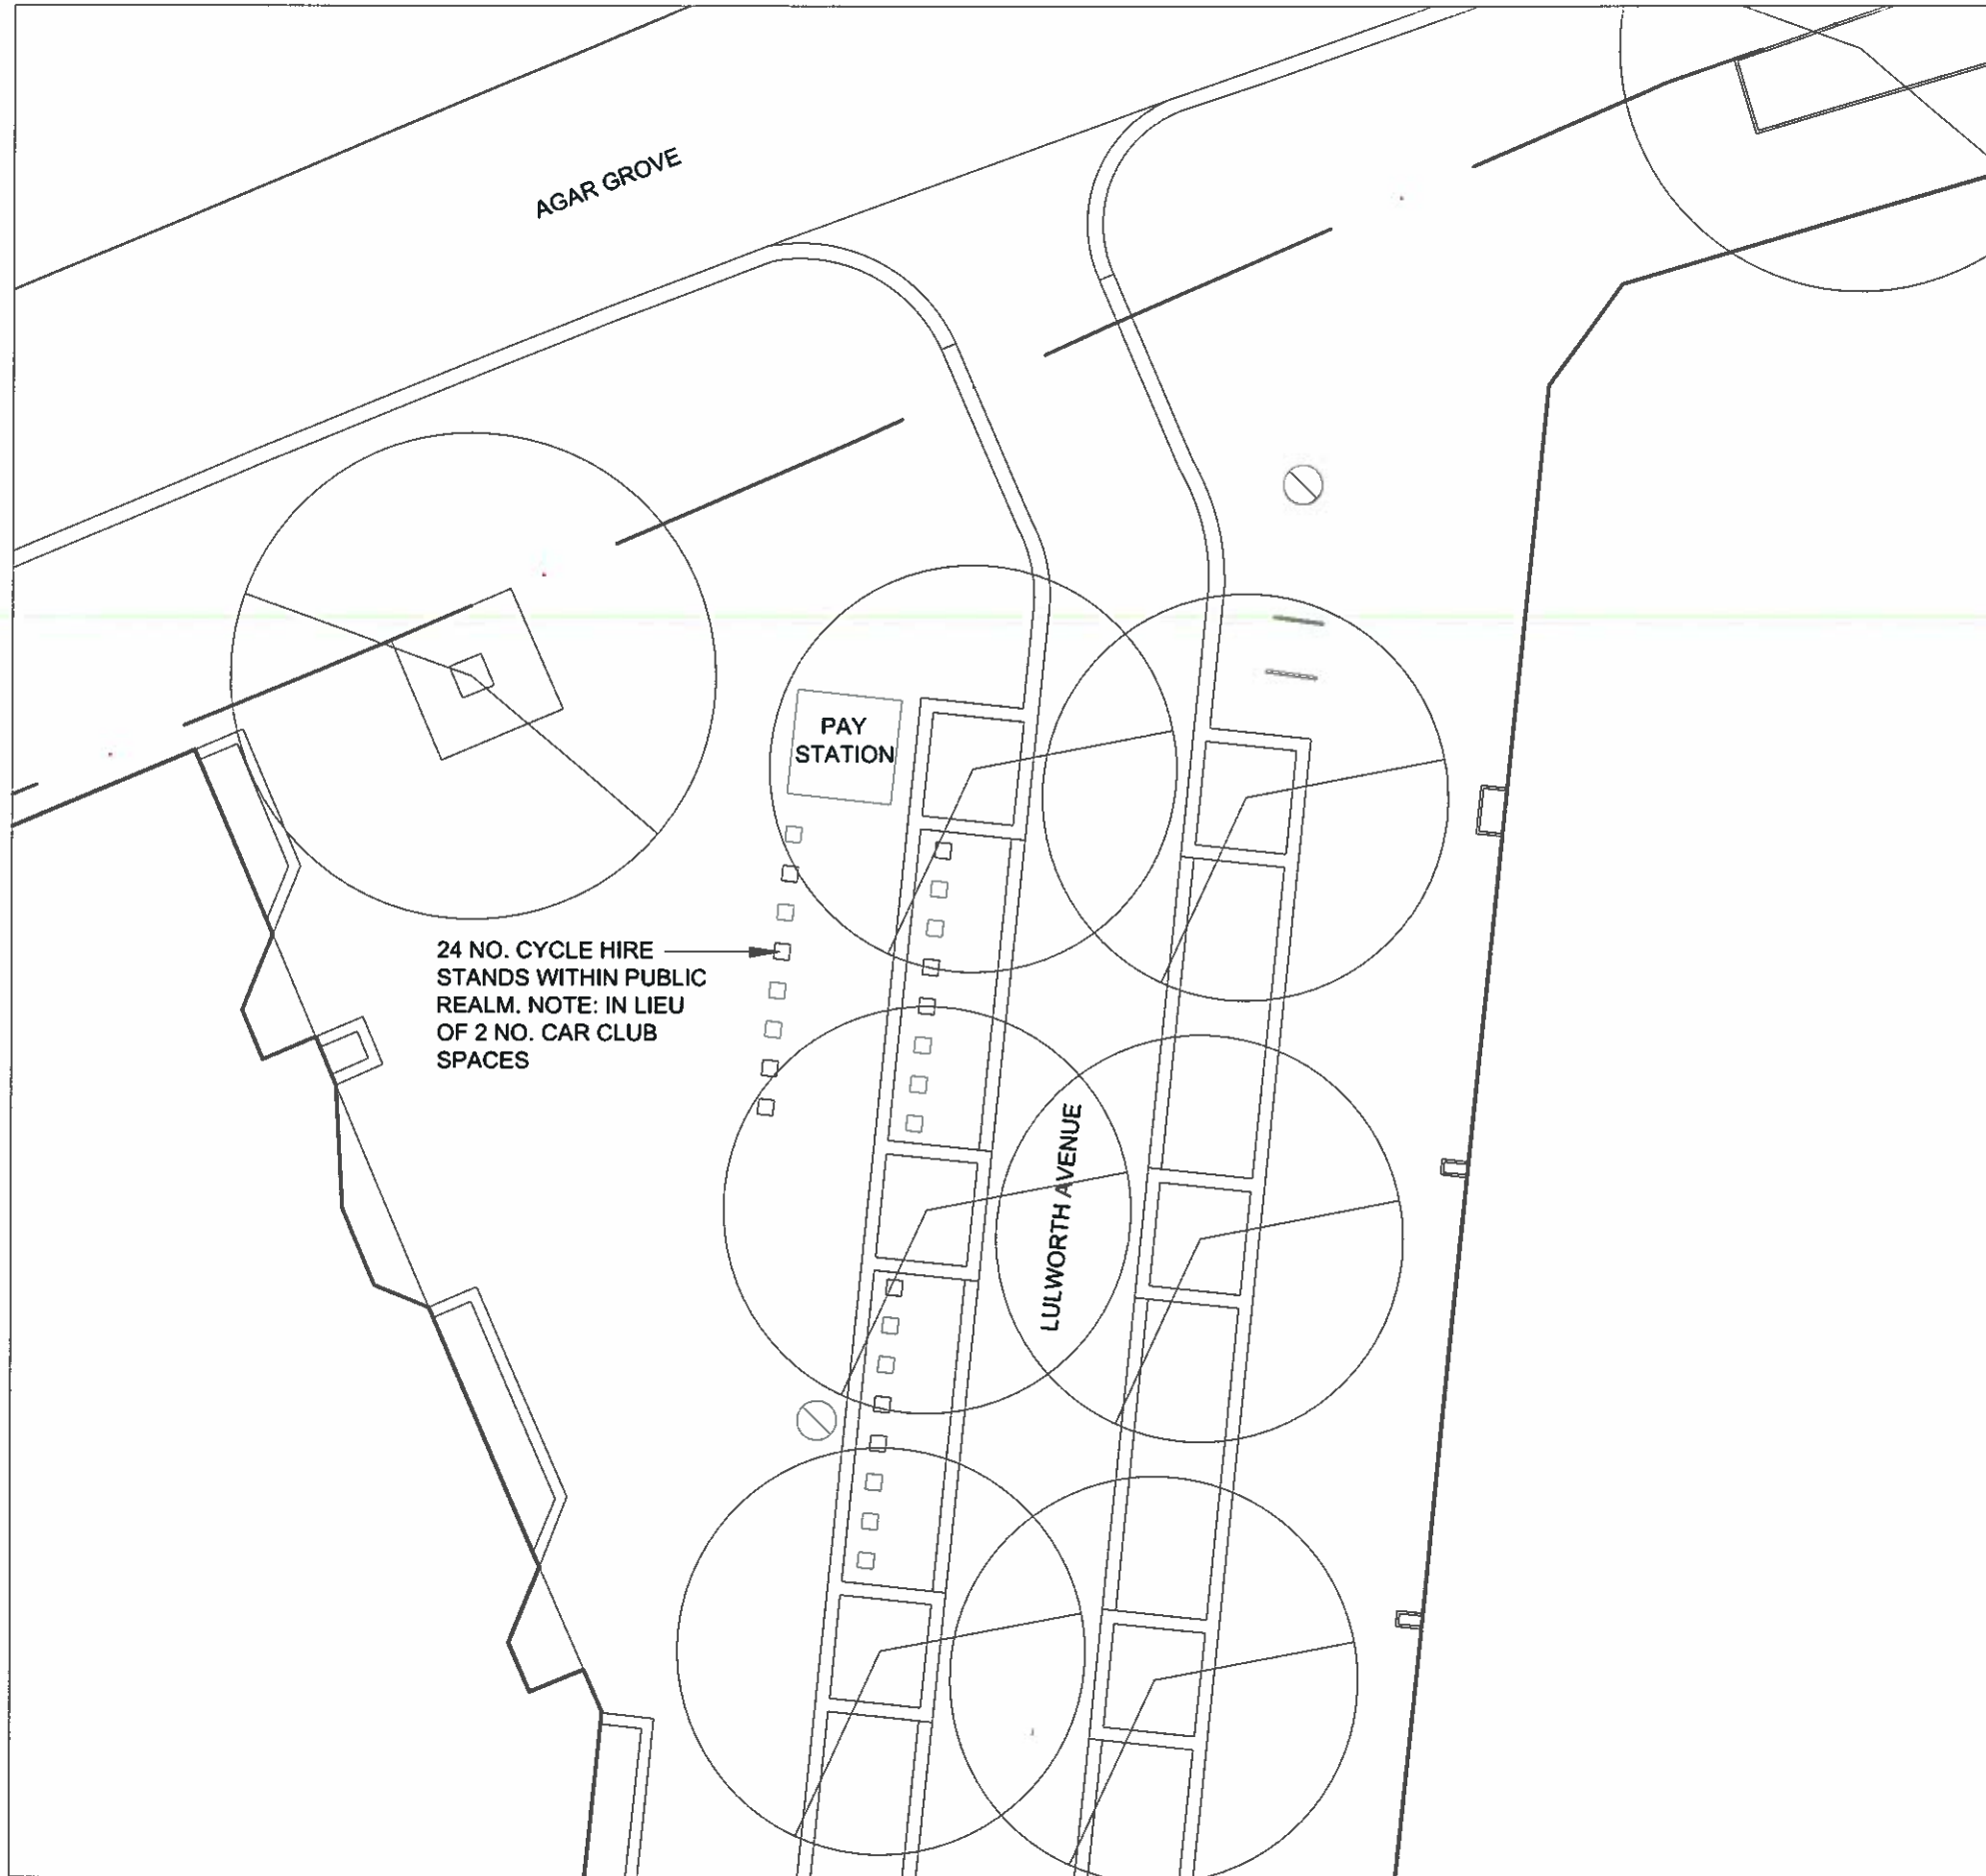

LOCATION PLAN

AGAR GROVE
POST SUBMISSION PLANNING ILLUSTRATION
CYCLE HIRE STATION - ILLUSTRATIVE
POSITION FOR 24 NO. BICYCLES

SKETCH FOR INFORMATION
AGC377-AL-SK-0056 REV00
GRANT ASSOCIATES
19.02.2014 SCALE 1:125@ A3