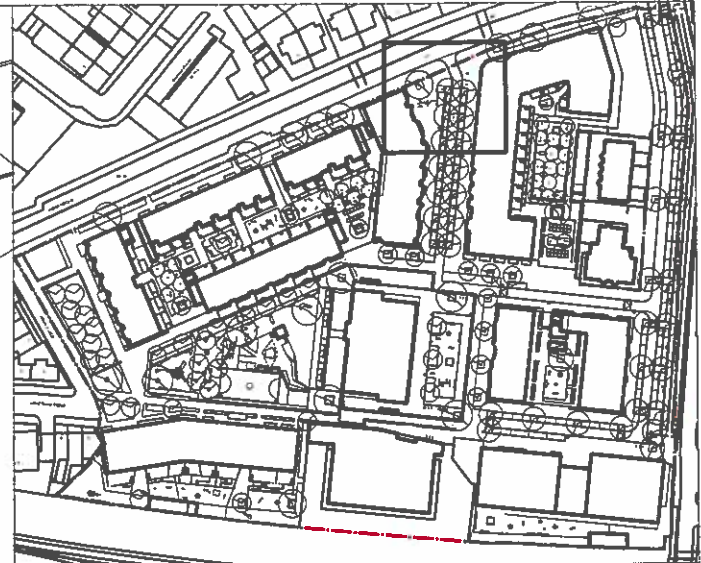

# Lulworth Ha-Ha Illustrative Sections

Please refer to Public Realm Plant Schedules for Lulworth Gardens West & Agar Place - Rain Gardens in the Design & Access Statement Section 7.9.6 for full plant species lists.

Pocket Park  
Illustrative Precedents

Tavistock Gardens, London Euston

St Mary Frobisher's Park, Southwark

Street Gardens, Accordia, Cambridge

Tavistock Gardens, London Euston

Edward Square, Kings Cross  
(J&L Gibbons Landscape Architects)

Street Gardens, Accordia, Cambridge

LOCATION PLAN

AGAR GROVE  
 POST SUBMISSION PLANNING ILLUSTRATION  
 CYCLE HIRE STATION - ILLUSTRATIVE  
 POSITION FOR 24 NO. BICYCLES

SKETCH FOR INFORMATION  
 AGC377-AL-SK-0056 REV00  
 GRANT ASSOCIATES  
 19.02.2014 SCALE 1:125@ A3