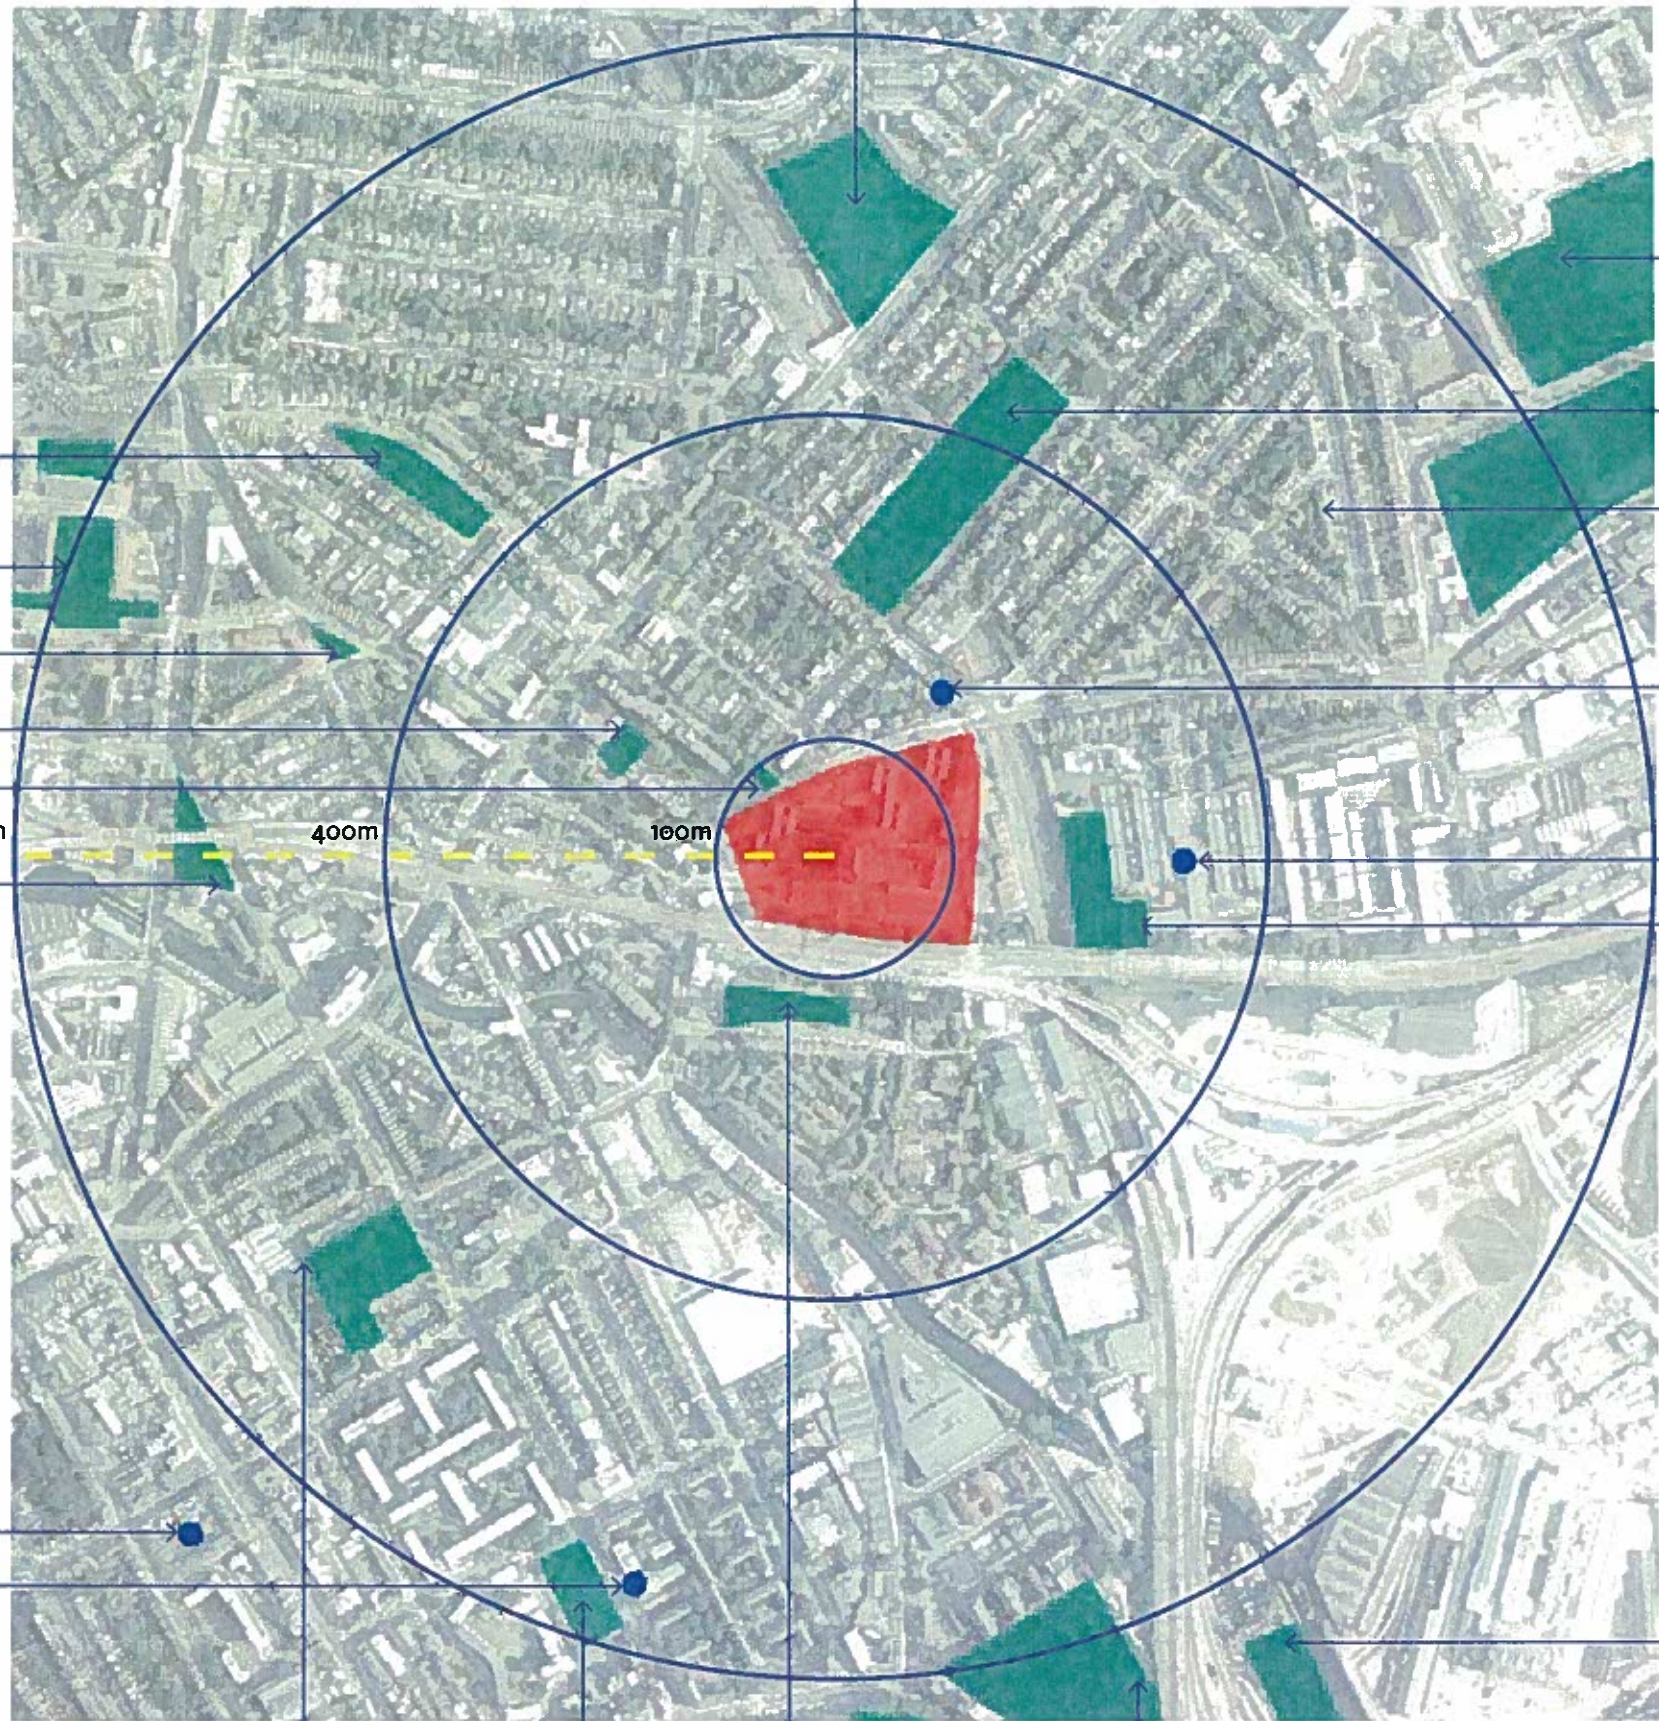

Agar Grove  
Planning Post Submission Review  
Landscape Responses

# Agar Grove Existing Offsite Recreation & Play Provision

- KEY**
- Site
  - Surrounding Play Provision
  - Surrounding Play Centres

- Rochester Terrace Gardens**  
Small play area within green space
- Clarence Way Playground**  
Fenced football court and spectator seating
- College Gardens**
- Hogarth Court Play Area**  
Play space
- Small tarmac playing court adjacent to Gairlock House**
- Camden Gardens**  
Green open space