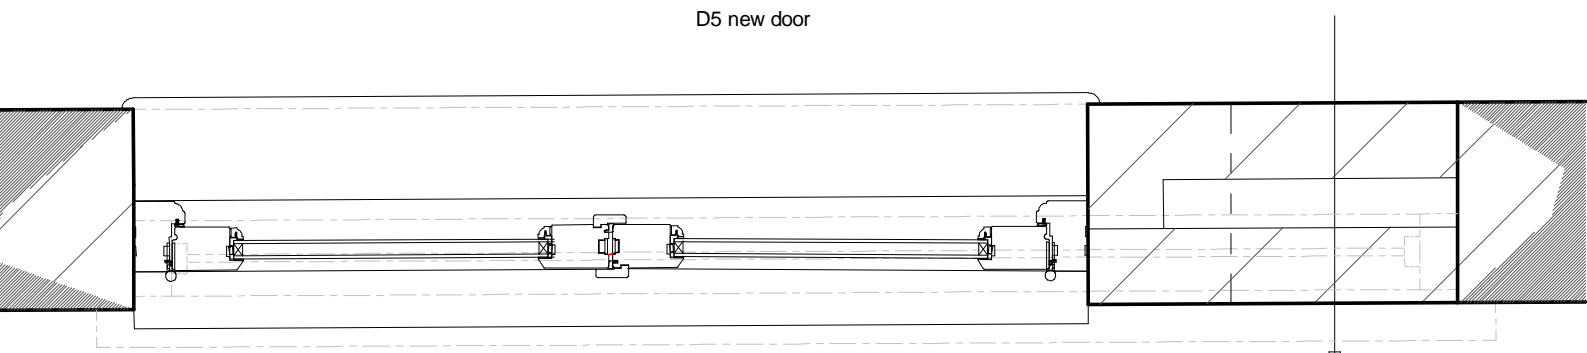

D5 kitchen door elevation 1:20

kitchen door plan 1:10

MILLER ARCHITECTS MEDWAY HOUSE STUDIO HIGH STREET COWDEN EDENBRIDGE, KENT TN8 7JQ Tel: 01342 850500 Fax: 01342 850932	©	Kitchen Door Detail		JOB No.	DRG No. 10	REV No. a
		51 Rochester Road, NW1			SCALE: 1:10 & 1:20 @ A4	
					DATE: Jan 2014	