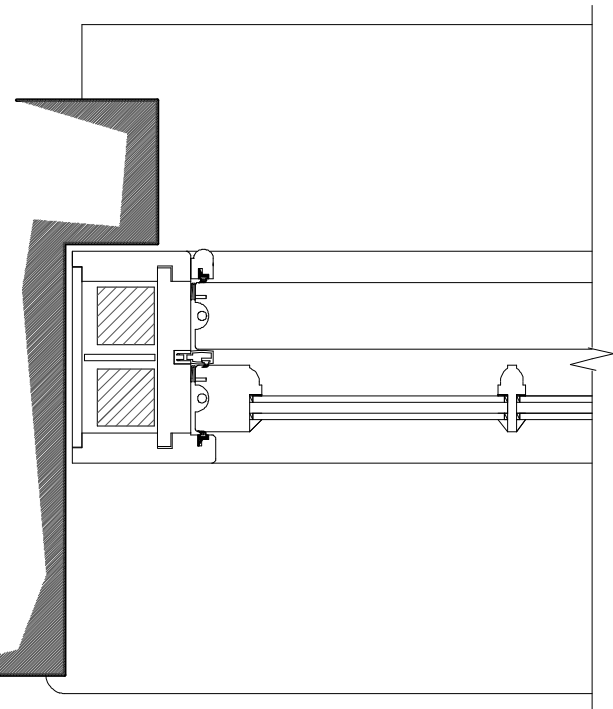

sash window elevation 1:20

sash window section 1:5

sash window plan 1:5

MILLER ARCHITECTS MEDWAY HOUSE STUDIO HIGH STREET COWDEN EDENBRIDGE, KENT TN8 7JQ Tel: 01342 850500 Fax: 01342 850932	©	Sash Window Detail		JOB No.	DRG No. 26	REV No. a
		51 Rochester Road, NW1			SCALE: 1:20 & 1:5 @ A4	
					DATE: Feb 2014	