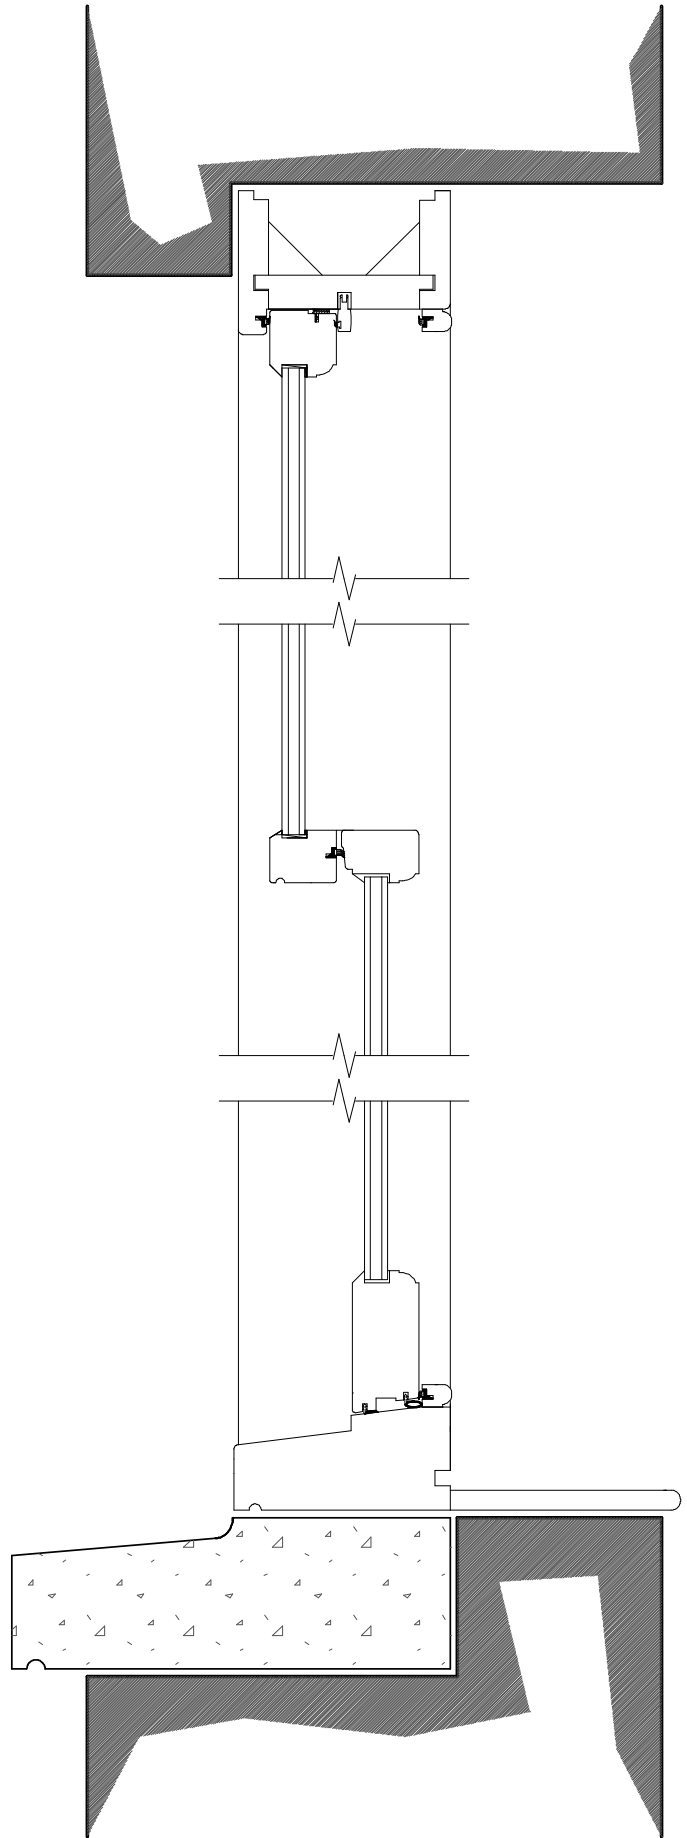

sash window elevation 1:20

sash window section 1:5

sash window plan 1:5

MILLER ARCHITECTS MEDWAY HOUSE STUDIO HIGH STREET COWDEN EDENBRIDGE, KENT TN8 7JQ Tel: 01342 850500 Fax: 01342 850932	©	Sash Window Detail		JOB No.	DRG No. 26	REV No. a
		51 Rochester Road, NW1			SCALE: 1:20 & 1:5 @ A4	
					DATE: Feb 2014	