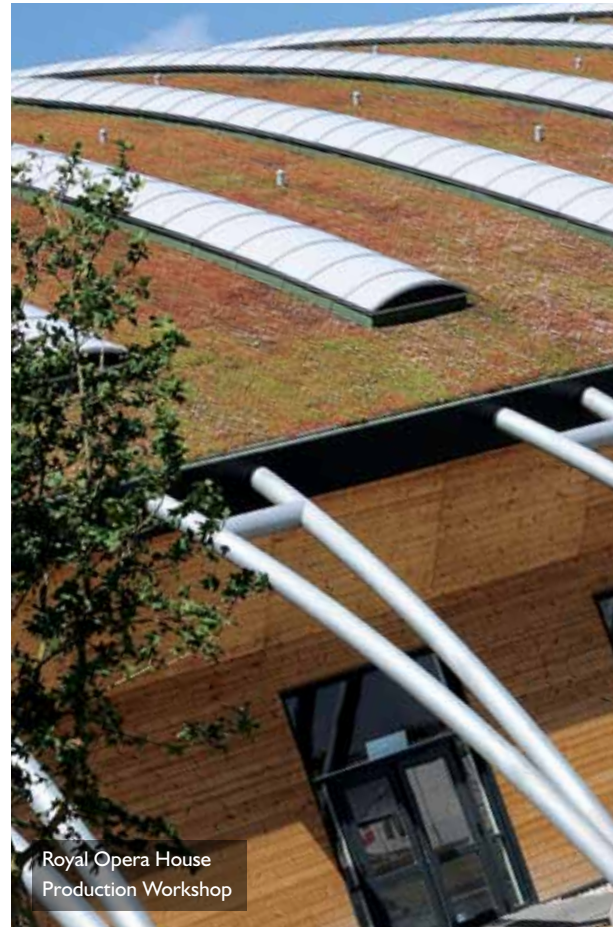

The Bauder Xero Flor XF301 Sedum Blanket is a very lightweight and cost-effective way of quickly delivering an established sedum vegetation finish onto a flat roof.

The core of the multifunctional Xero Flor XF301 Sedum Blanket is its patented carrier, which holds both the substrate and vegetation firmly in place whilst also providing the water retention and drainage characteristics necessary to keep the vegetation healthy. The sedum vegetation provides a dense foliage that delivers colour and interest through the spring and early summer.

For speed of installation the product can be supplied in 10m rolls of crane-assisted positioning, and is also available in 2 x 1m roll sizes to allow for manual handling on smaller projects.

For further information on the Bauder XF301 sedum blanket green roof system please see the Bauder Flat Roof Solutions brochure or visit www.bauder.co.uk and click on the green roof section.

BAUDER SEDUM BLANKET XF301 INDICATIVE PLANT LIST

Species
<i>Sedum acre</i>
<i>Sedum album</i> - 'bella d' Inverno
<i>Sedum album</i> - coral carpet
<i>Sedum ewersie</i>
<i>Sedum Kamtschaticum</i> - ellacombianum
<i>Sedum Kamtschaticum</i> - weinstephaner gold
<i>Sedum montanum orientale</i>
<i>Sedum pulchellum</i>
<i>Sedum rupestri</i> (reflexum)
<i>Sedum sexangulare</i>
<i>Sedum spurium</i> - mesemlanthemum = <i>Delosferma</i>
<i>Sedum spurium</i> - mesemlanthemum = <i>hallii</i>
<i>Sedum verticillatum</i>

Royal Opera House
Production Workshop