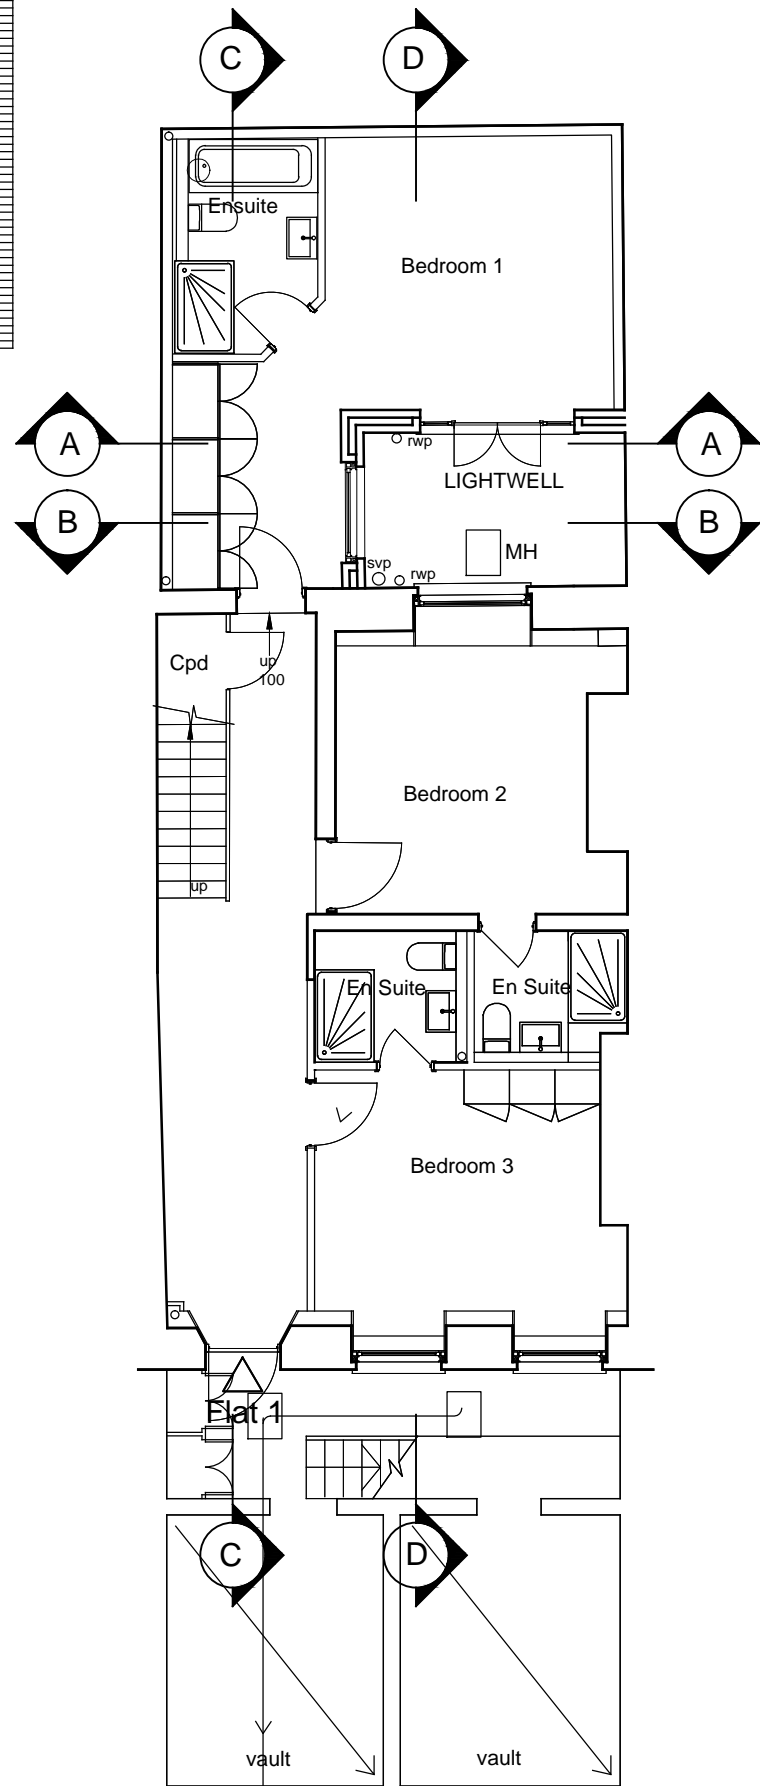

Scale bar to indicate page size (cm) 1:1

33 Conway Street, London W1T 6BW

Client A Schoeller

Title Proposed Lower Ground, Ground and First Floor Plans
Checked by - Drawn by ga Scale 1:100@A3

Rev	Date	Amendment	By

Drawing No 24112/P/01
Date February 2014
Drawing Status Planning