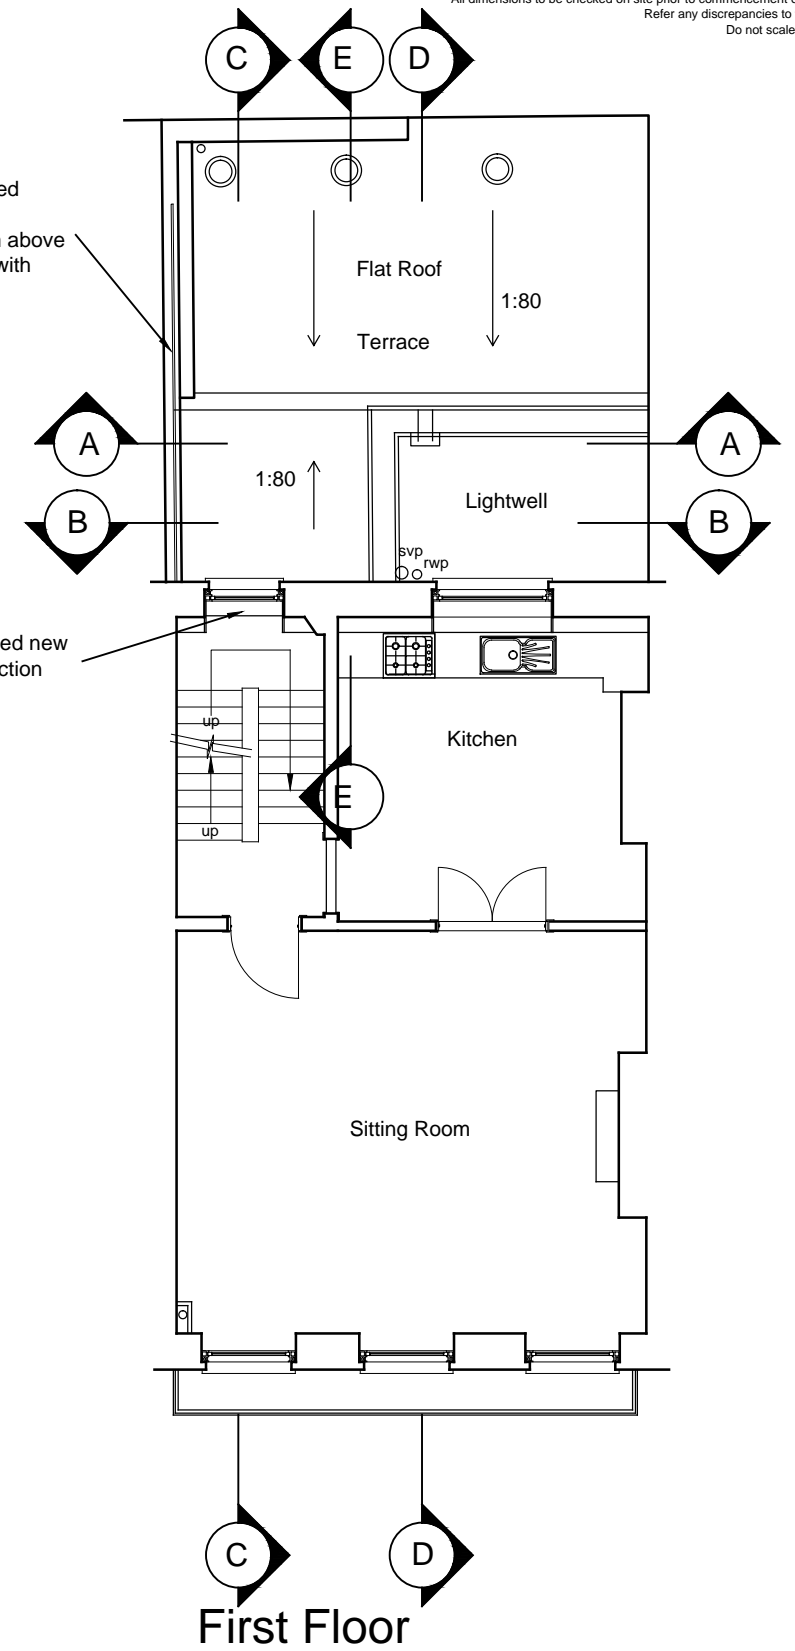

Scale bar to indicate page size (cm) 1:1

33 Conway Street, London W1T 6BW

Client A Schoeller

Title Proposed Lower Ground, Ground and First Floor Plans
Checked by - Drawn by ga Scale 1:100@A3

Rev	Date	Amendment	By

Drawing No 24112/P/01
Date February 2014
Drawing Status Planning