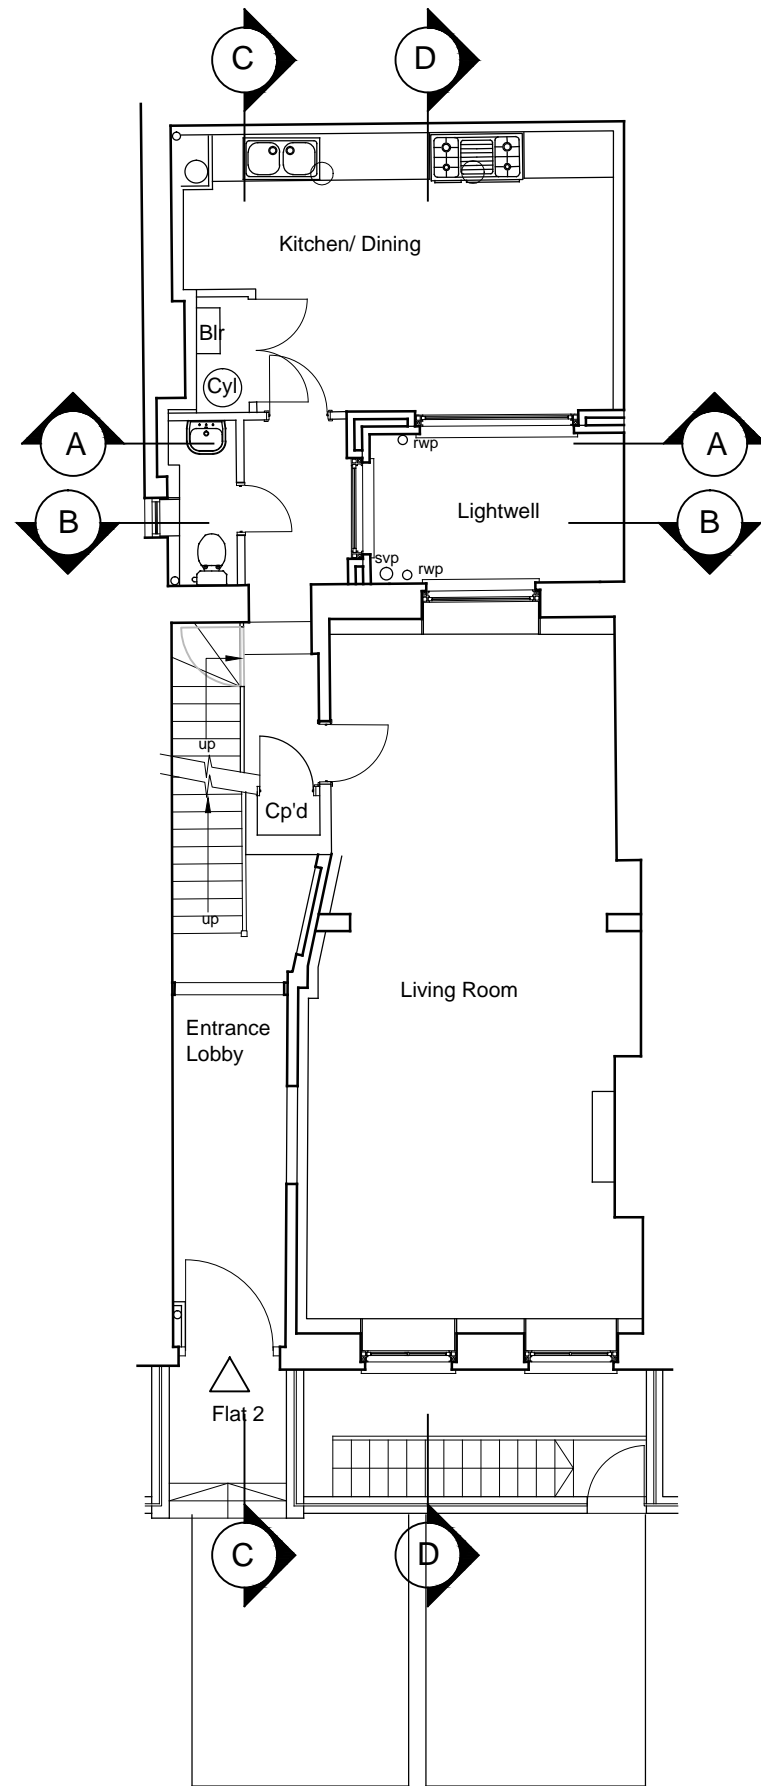

Scale bar to indicate page size (cm) 1:1

33 Conway Street, London W1T 6BW

Client A Schoeller

Title Proposed Lower Ground, Ground and First Floor Plans
Checked by - Drawn by ga Scale 1:100@A3

Rev	Date	Amendment	By

Drawing No 24112/P/01
Date February 2014
Drawing Status Planning