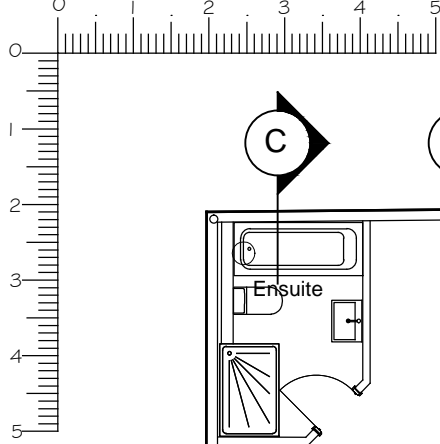

Scale bar to indicate page size (cm) 1:1

33 Conway Street, London W1T 6BW

Client A Schoeller

Title Proposed Lower Ground, Ground and First Floor Plans
Checked by - Drawn by ga Scale 1:100@A3

Rev	Date	Amendment	By

Drawing No 24112/P/01
Date February 2014
Drawing Status Planning