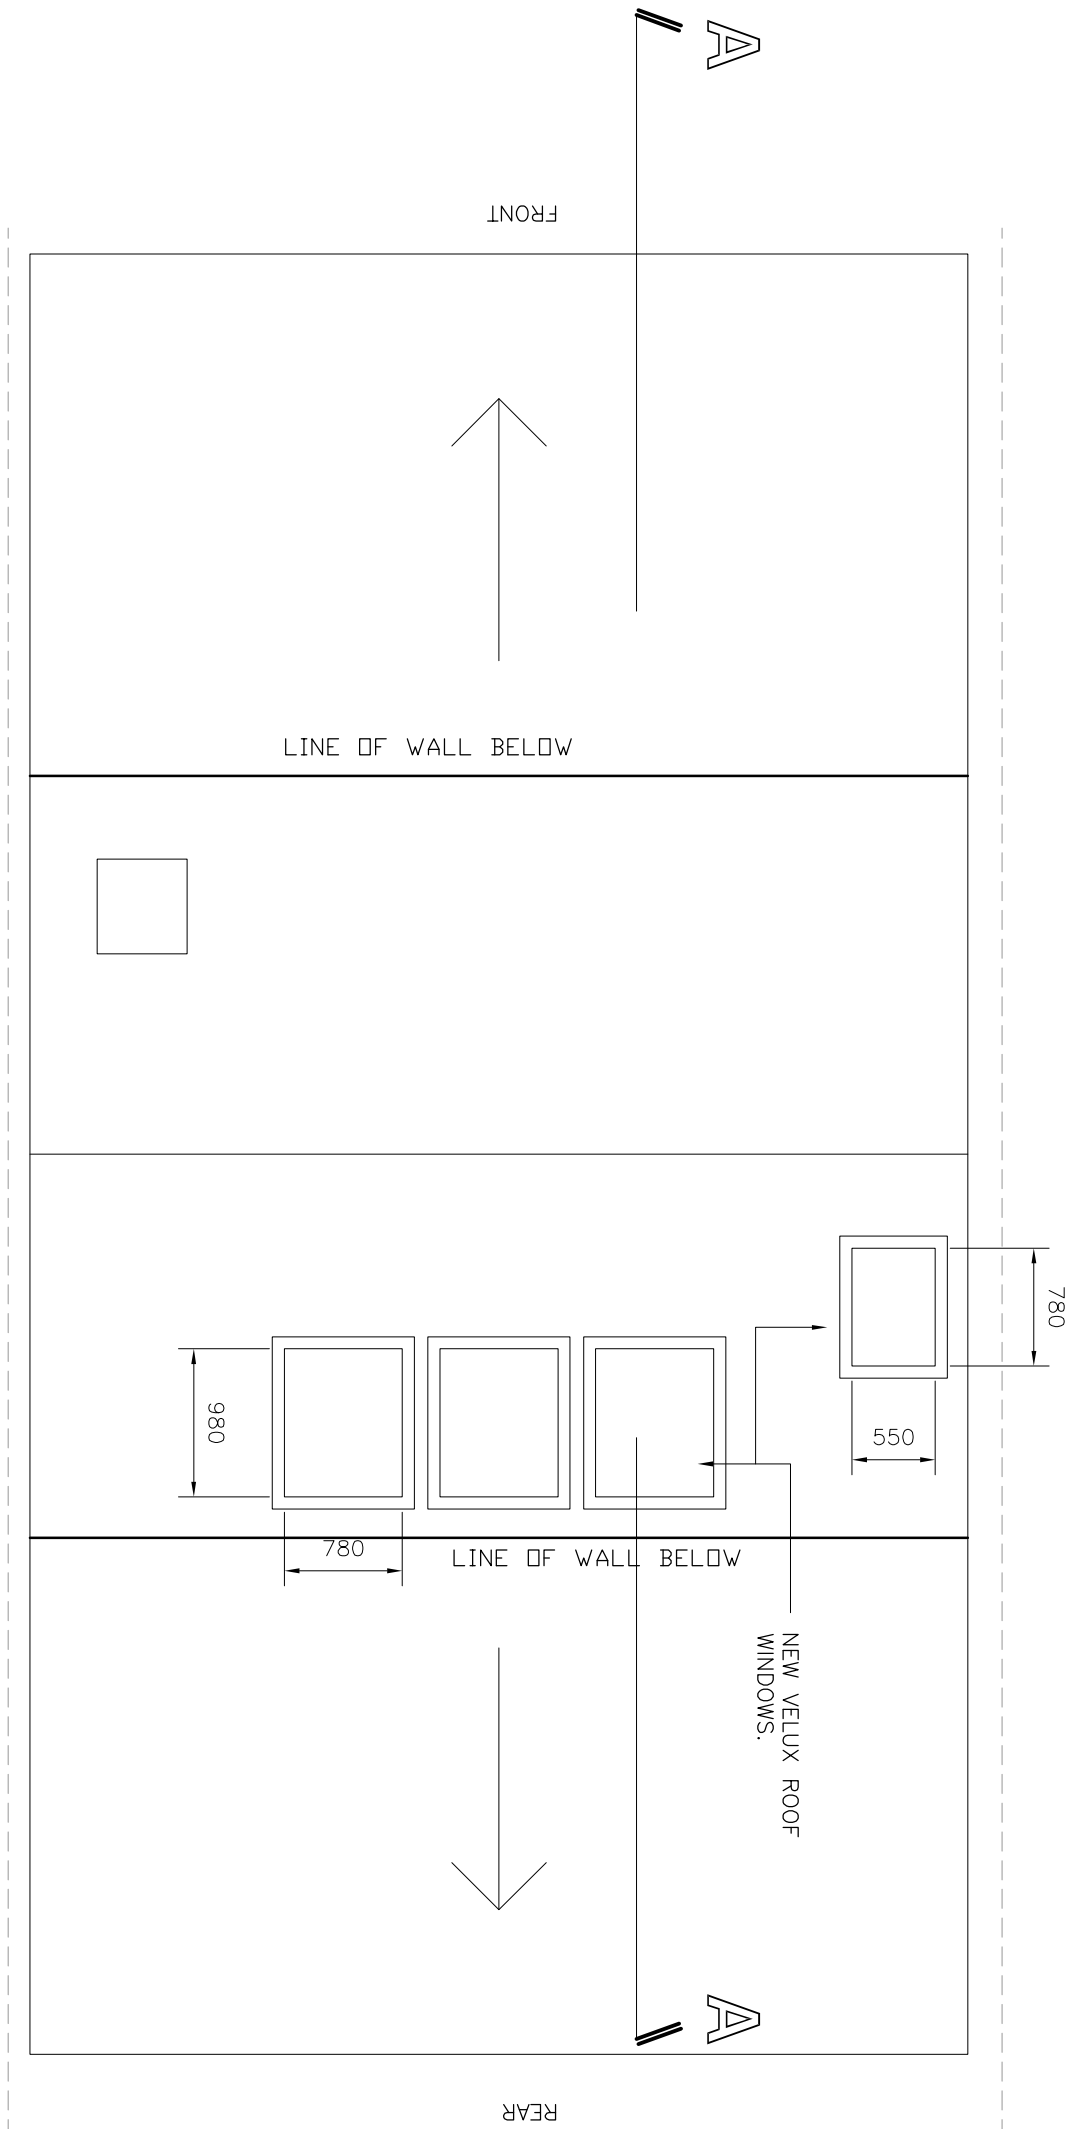

PROPOSED ROOF PLAN

A3

Yiannis Pareas Chartered Architects
82 Mill Lane
London NW6 1NL
Tel 020 7431 5022 fax 020 7435 6571

14 QUEENSMEAD
LONDON NW8 6RE

ROOF PLAN
AS PROPOSED

SCALE 1:50

DRAWING NO 296/12