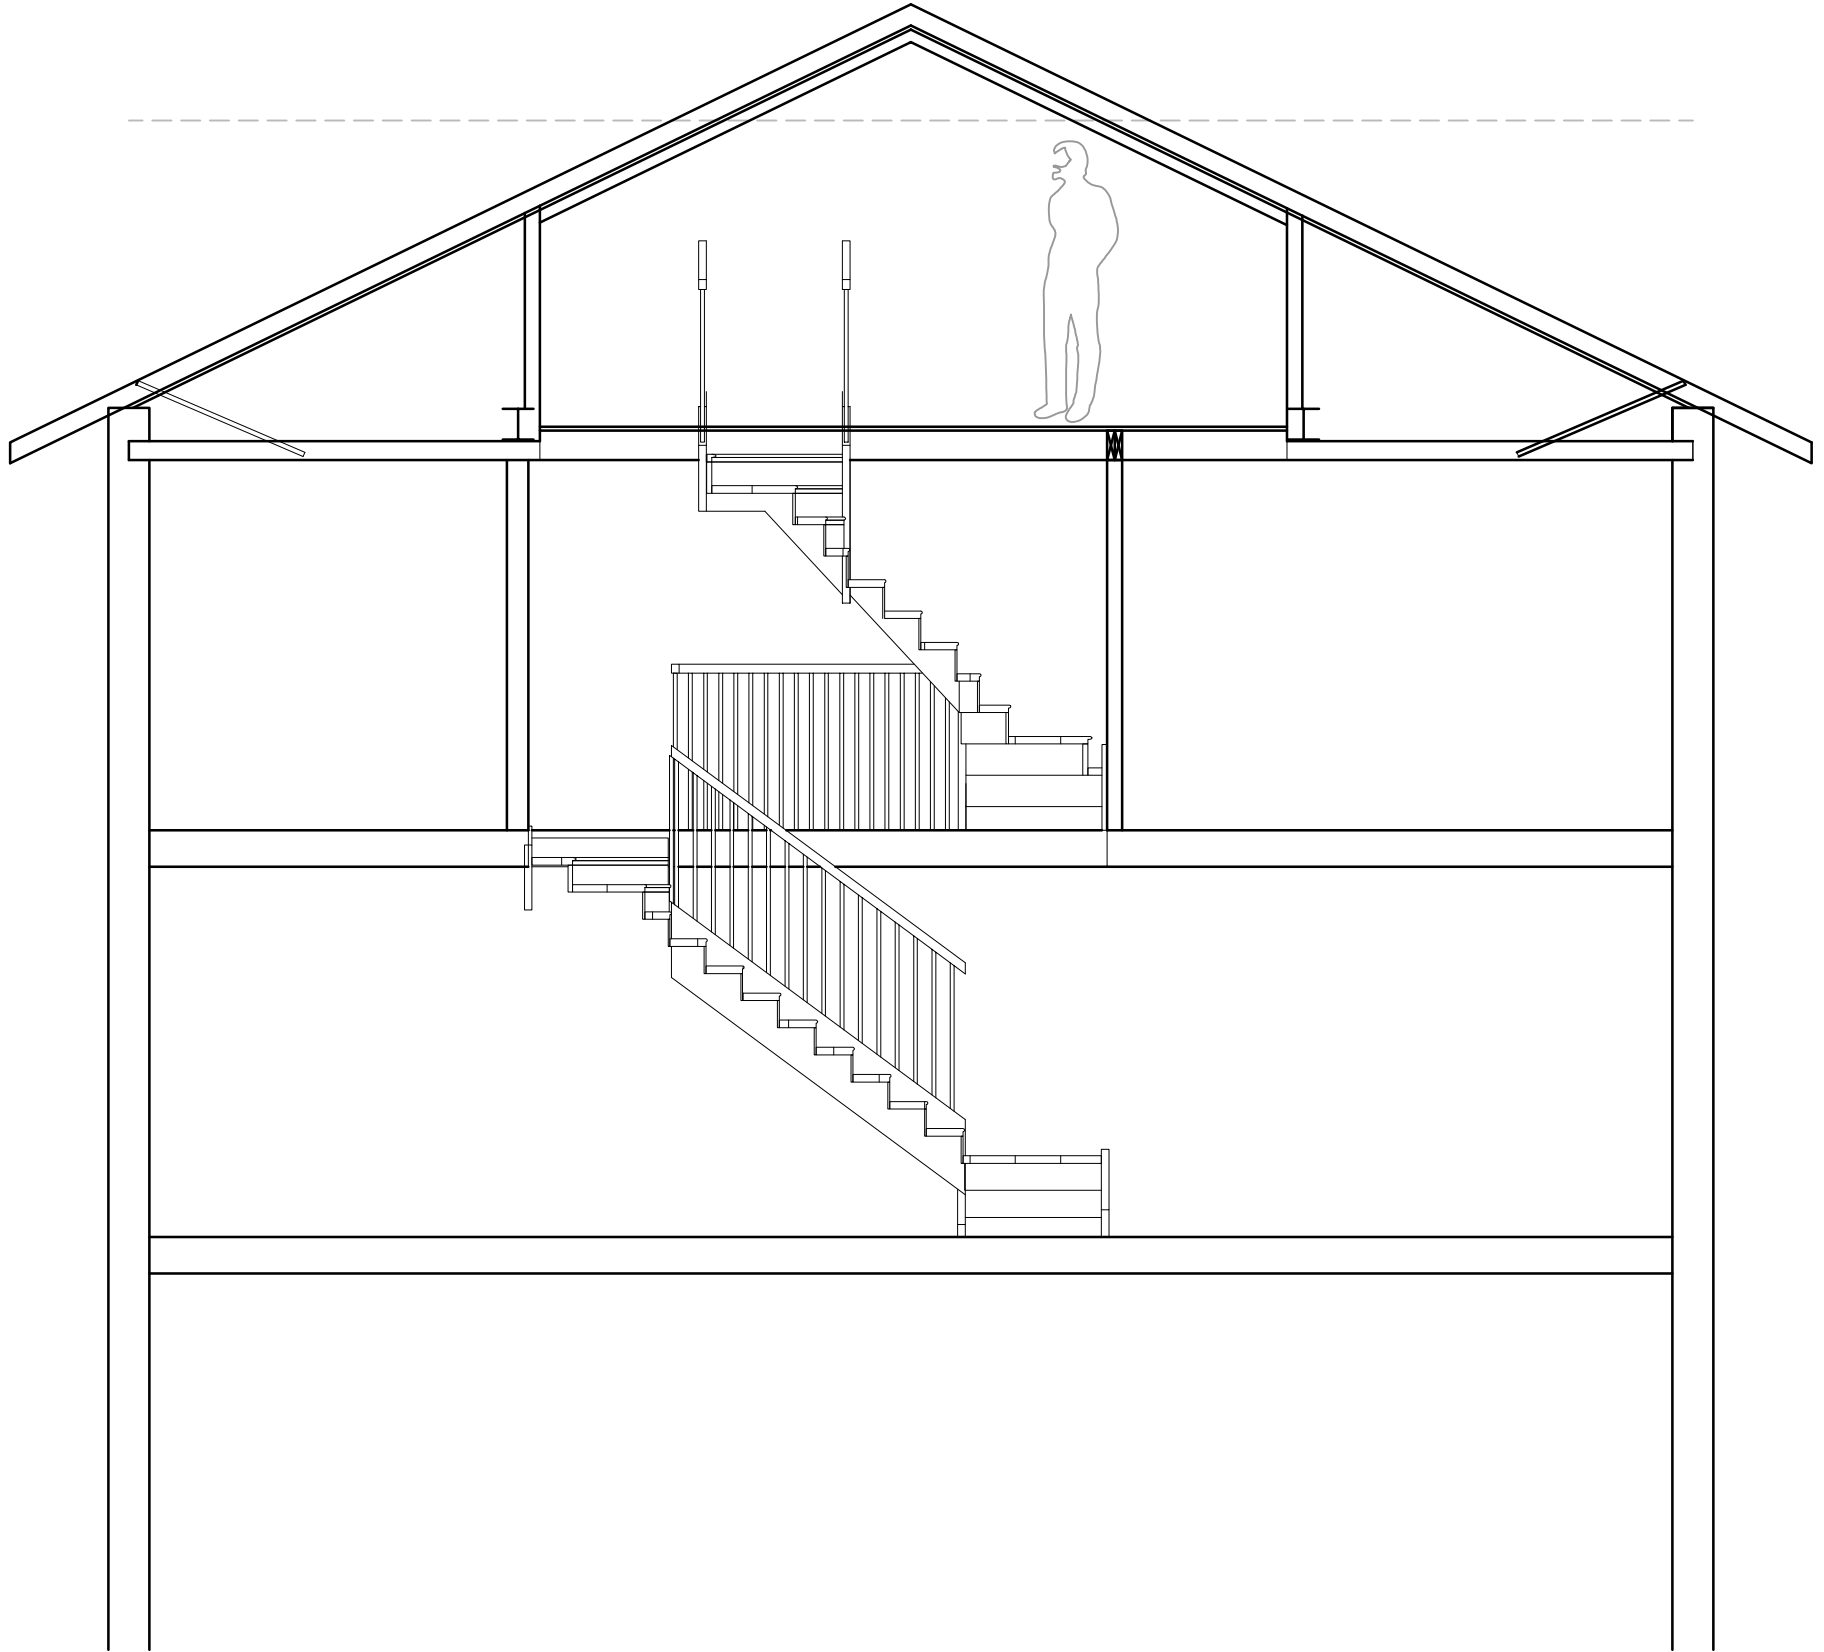

PROPOSED SECTION A-A

A3

Yiannis Pareas Chartered Architects
82 Mill Lane
London NW6 1NL
Tel 020 7431 5022 fax 020 7435 6571

14 QUEENSMEAD
LONDON NW8 6RE

SECTION A - A
AS EXISTING

SCALE 1:50

DRAWING NO 296/7