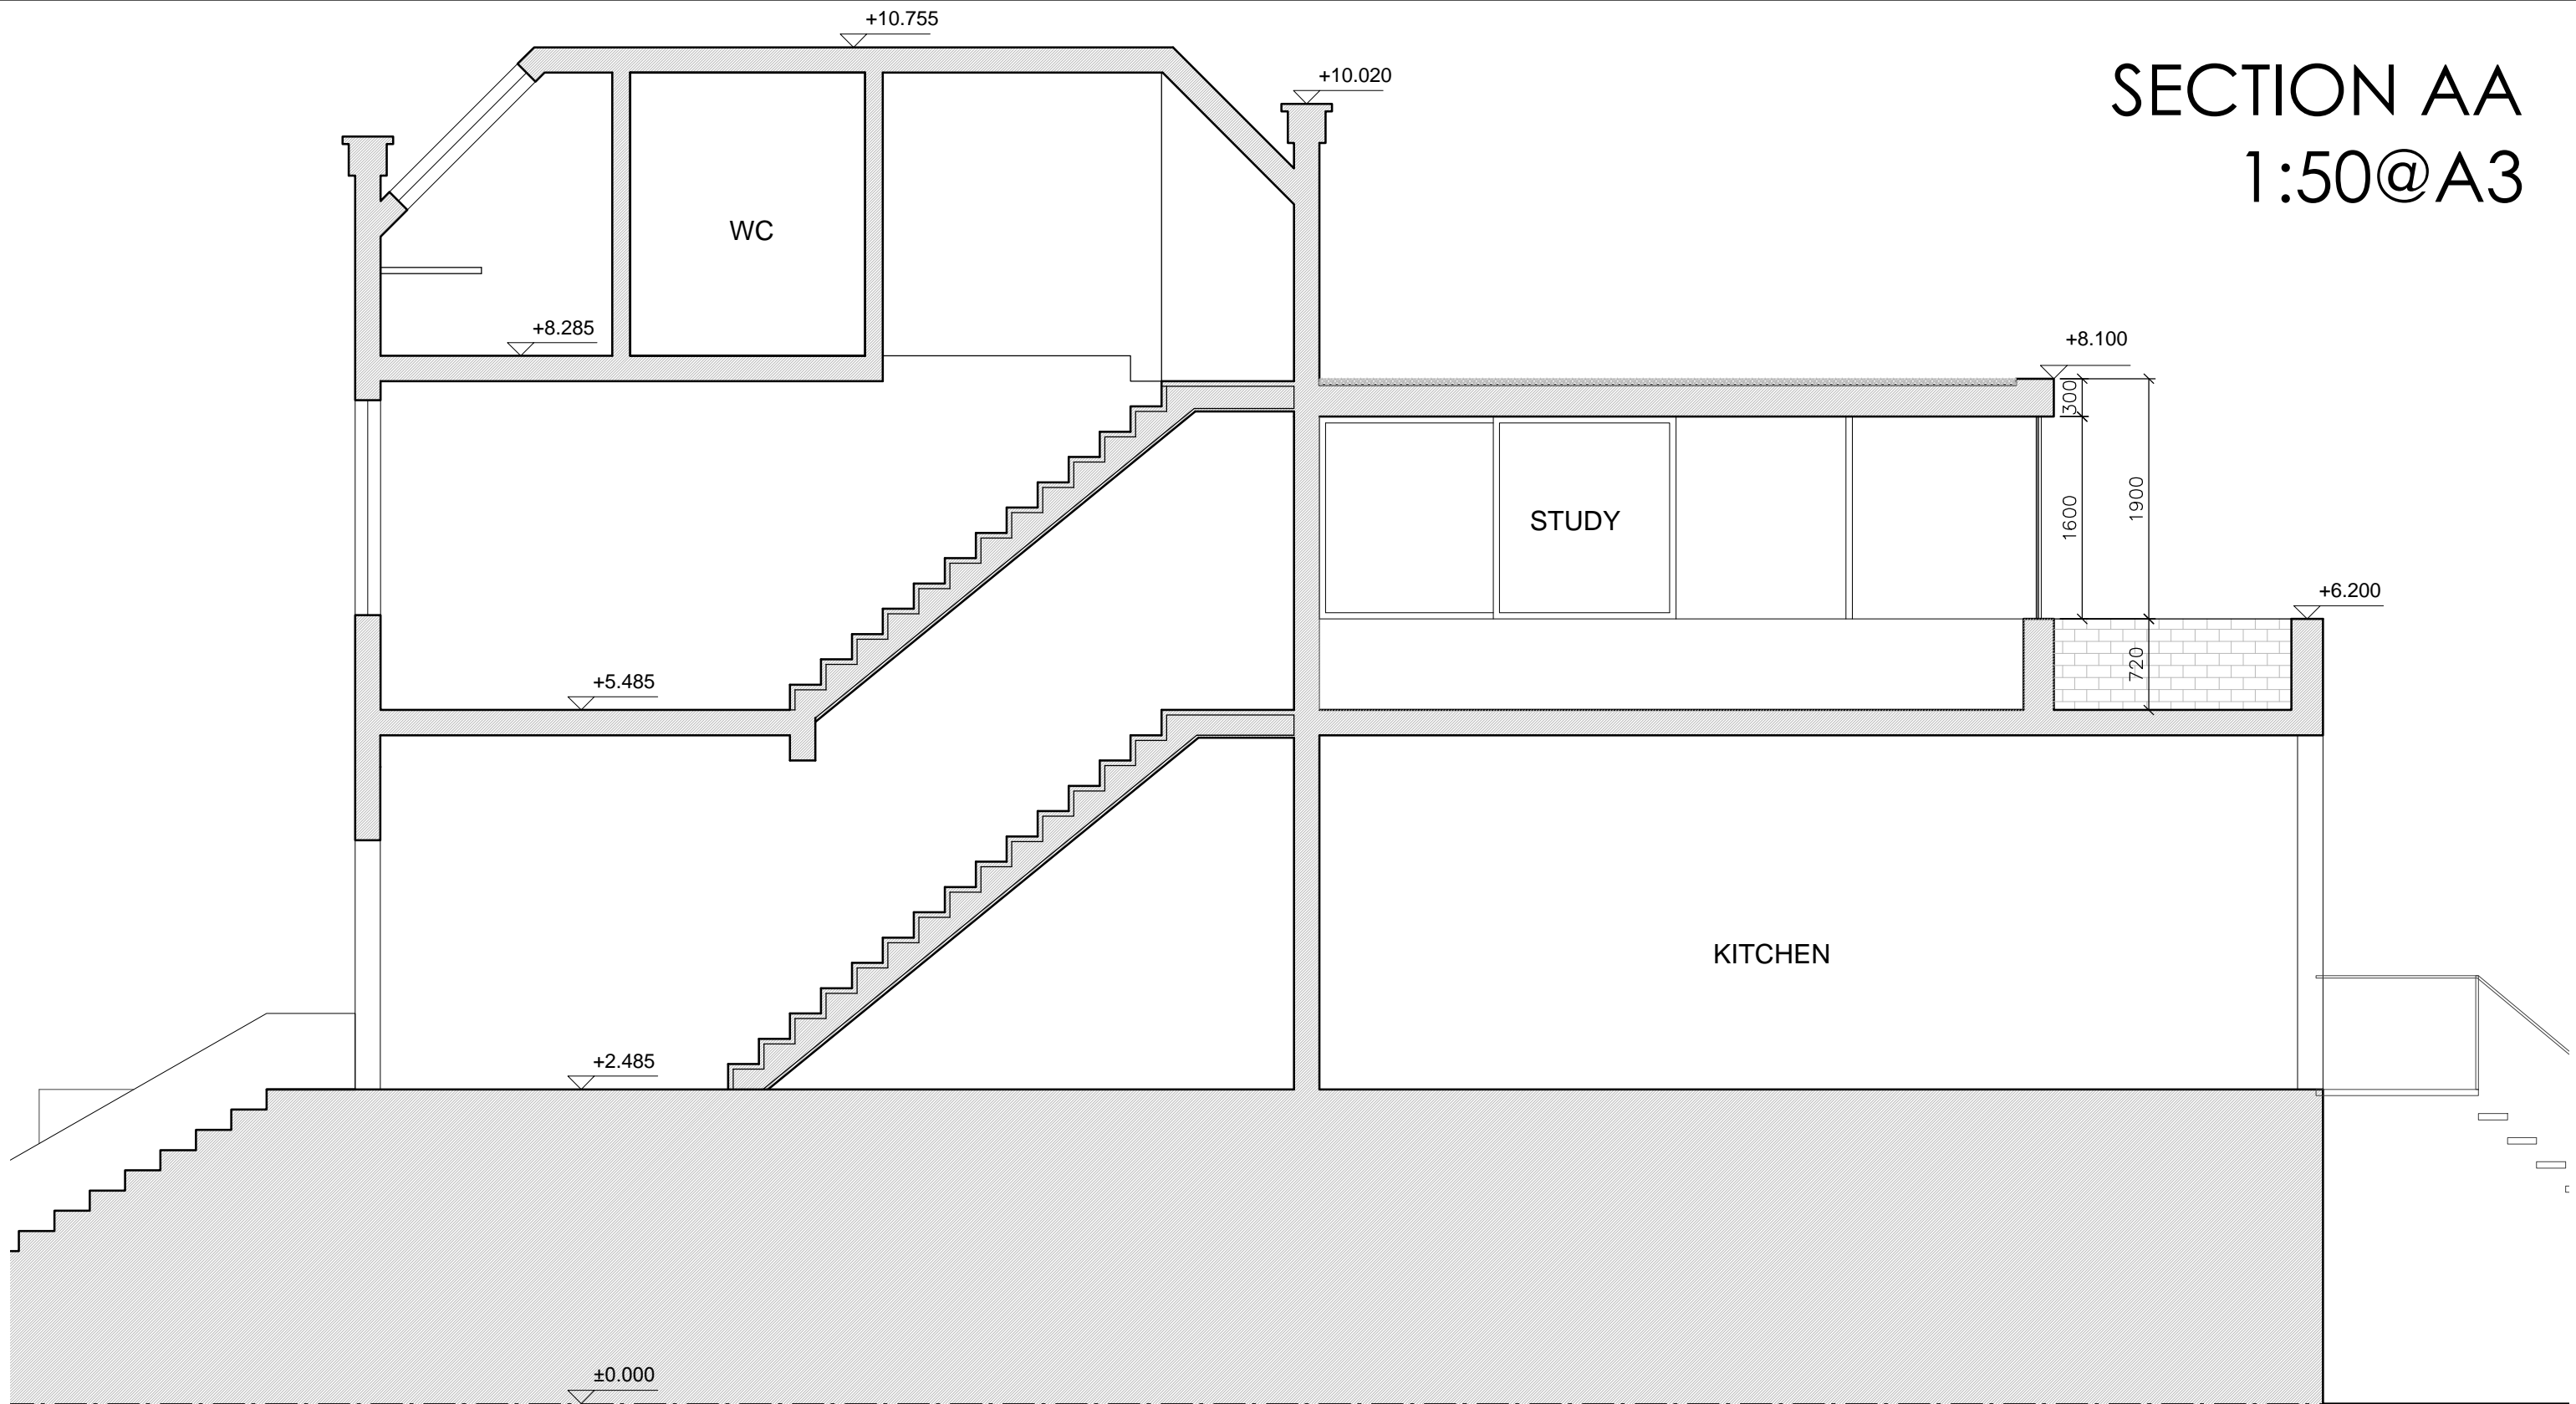

SECTION AA

1:50@A3

01
PROPOSED LONG SECTION A-A 1:50

PROJECT ADDRESS 7 MODBURY GARDENS
 PROJECT DESCRIPTION FIRST STOREY EXTENSION
 DRAWING TITLE PROPOSED LONG SECTION A-A
 DRAWN BY VSQUARED DESIGN LTD.

DATE 21/12/2012
 ISSUE FOR PLANNING APPROVAL
 REVISION -
 FORMAT A3
 SCALE 1:50

DRAWING NO.
110

APPLICANT
 VENJA JANICIJEVIC
 7 MODBURY GARDENS
 NW5 3QE
 LONDON