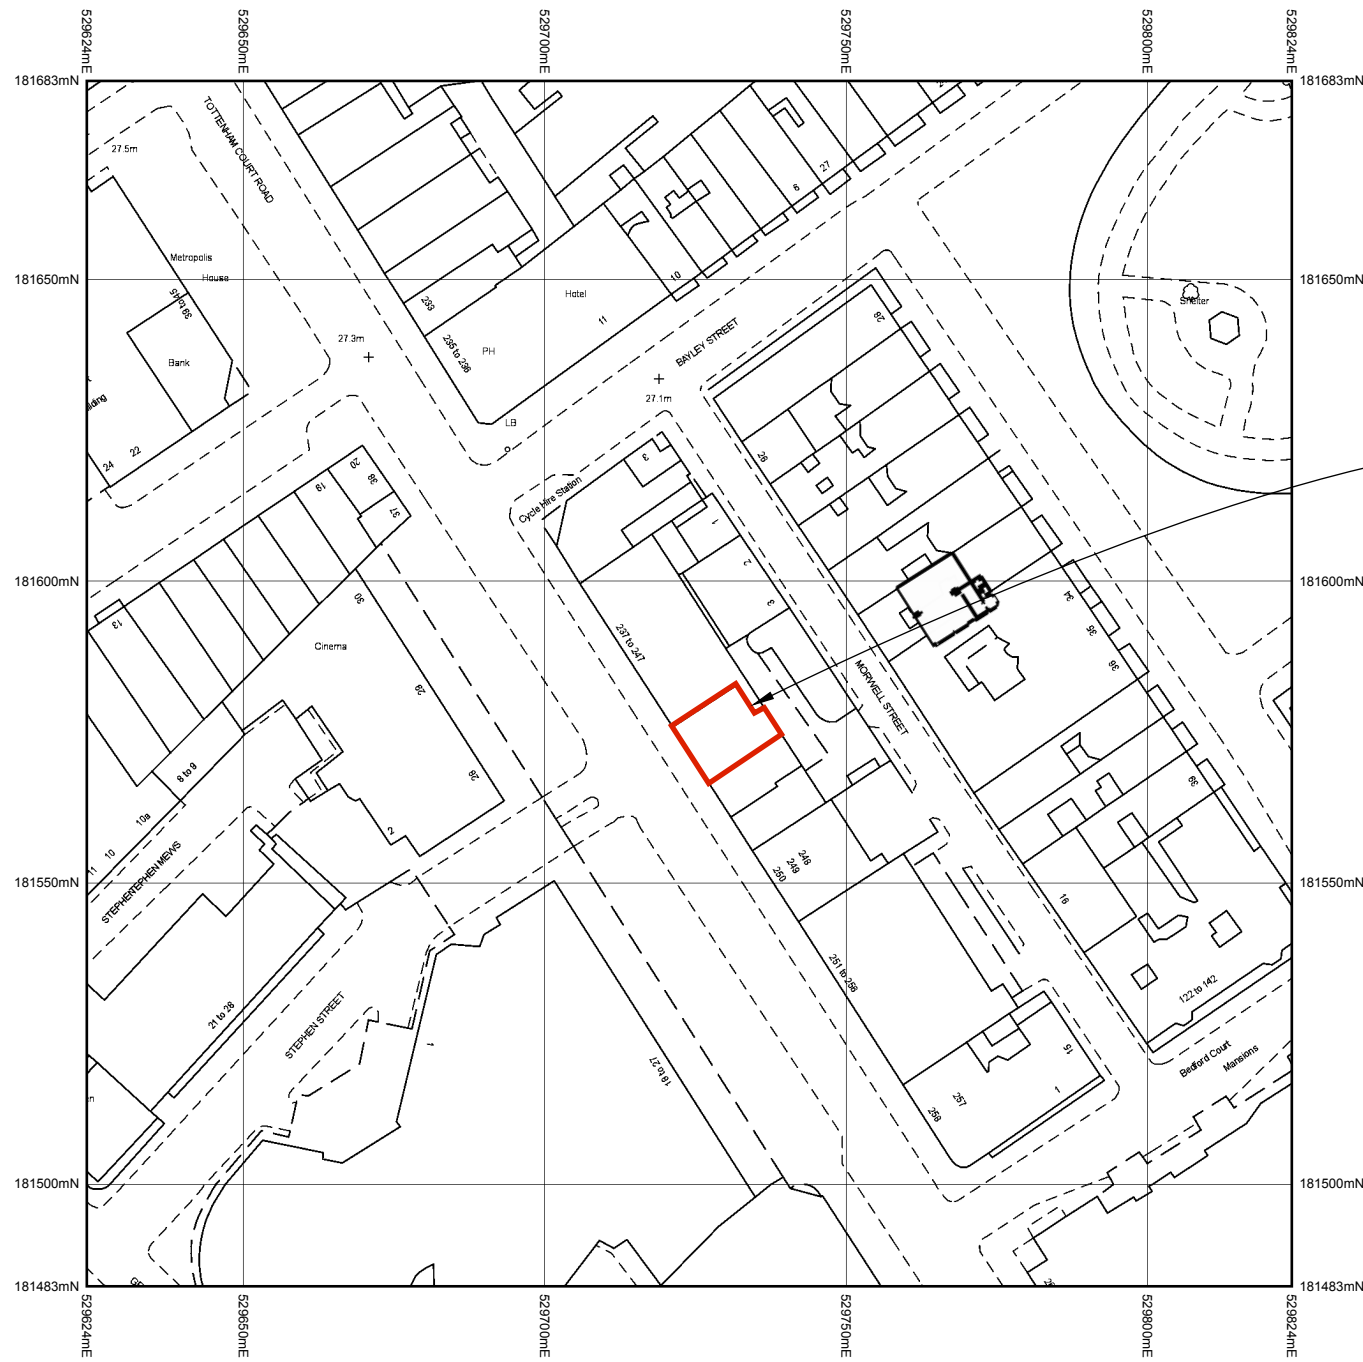

NOTES

© This drawing copyright Barnaby Gunning 2013
 Do not scale from this drawing.
 Dimensions to be verified on site prior to construction.
 Unless otherwise indicated, all dimensions are in millimetres.

KEY

•245 Tottenham Court Road

revision	description	date

Architecture

Barnaby Gunning

63 Loudoun Rd, London NW8 0DQ, UK
 +44 20 73 72 24 24
 barnabygunning.com

drawing no: 270_G_001 revision: A
 date: 18 March 2014
 site address: La Bottega del Caffè
 245 Tottenham Court Road
 London W1T 7QT
 title: Site Location Plan
 scale: 1:1250@A3
 purpose: PLANNING