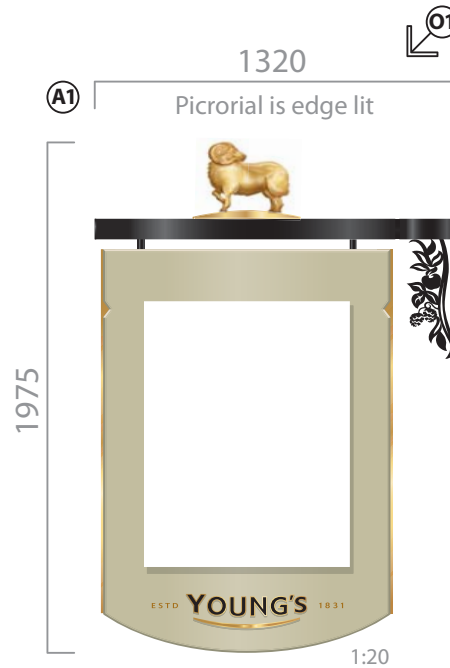

ONE TUN W1T 4ND
Current signage reference

Grade II Listed

Sign Sizes (h x w):	Ref.	Sizes mm.
Pub Name Lettering	①	340 x 4600
Swing Sign	③	1200 x 900
Fascia Sign	⑩	440 x 5200
No Smoking Signs	⑬	145 x 210

ONE TUN W1T 4ND

P4 Proposed Signs 1/1

Grade II Listed

APPROVED TENDER SCHEME

Sign Type:	Ref.	Qty.
Large Wall Swing Sign	A1	x1
Standard Entrance Plaque	E1	x1
340mm Applied Letters	G	x1 Set
New Trough Light	L	x1
New Spotlights	O1	x2