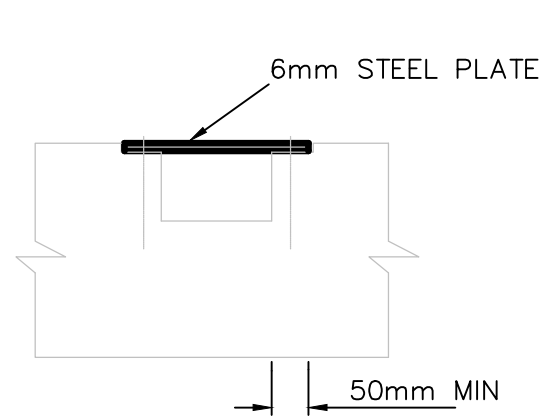

NOTES

NOTCH REPAIR DETAIL 1
FOR NOTCHES UPTO 25mm DEEP AND OVER SERVICES

MULTI-NOTCH DETAIL 2
FOR NOTCHES UPTO 25mm DEEP AND OVER SERVICES

PLAN ON NOTCH REPAIR

PLAN ON MULTI-NOTCH REPAIR