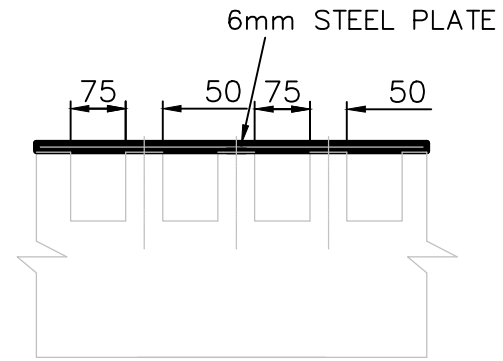

NOTES

NOTCH REPAIR DETAIL 1
FOR NOTCHES UPTO 25mm DEEP AND OVER SERVICES

MULTI-NOTCH DETAIL 2
FOR NOTCHES UPTO 25mm DEEP AND OVER SERVICES

PLAN ON NOTCH REPAIR

PLAN ON MULTI-NOTCH REPAIR