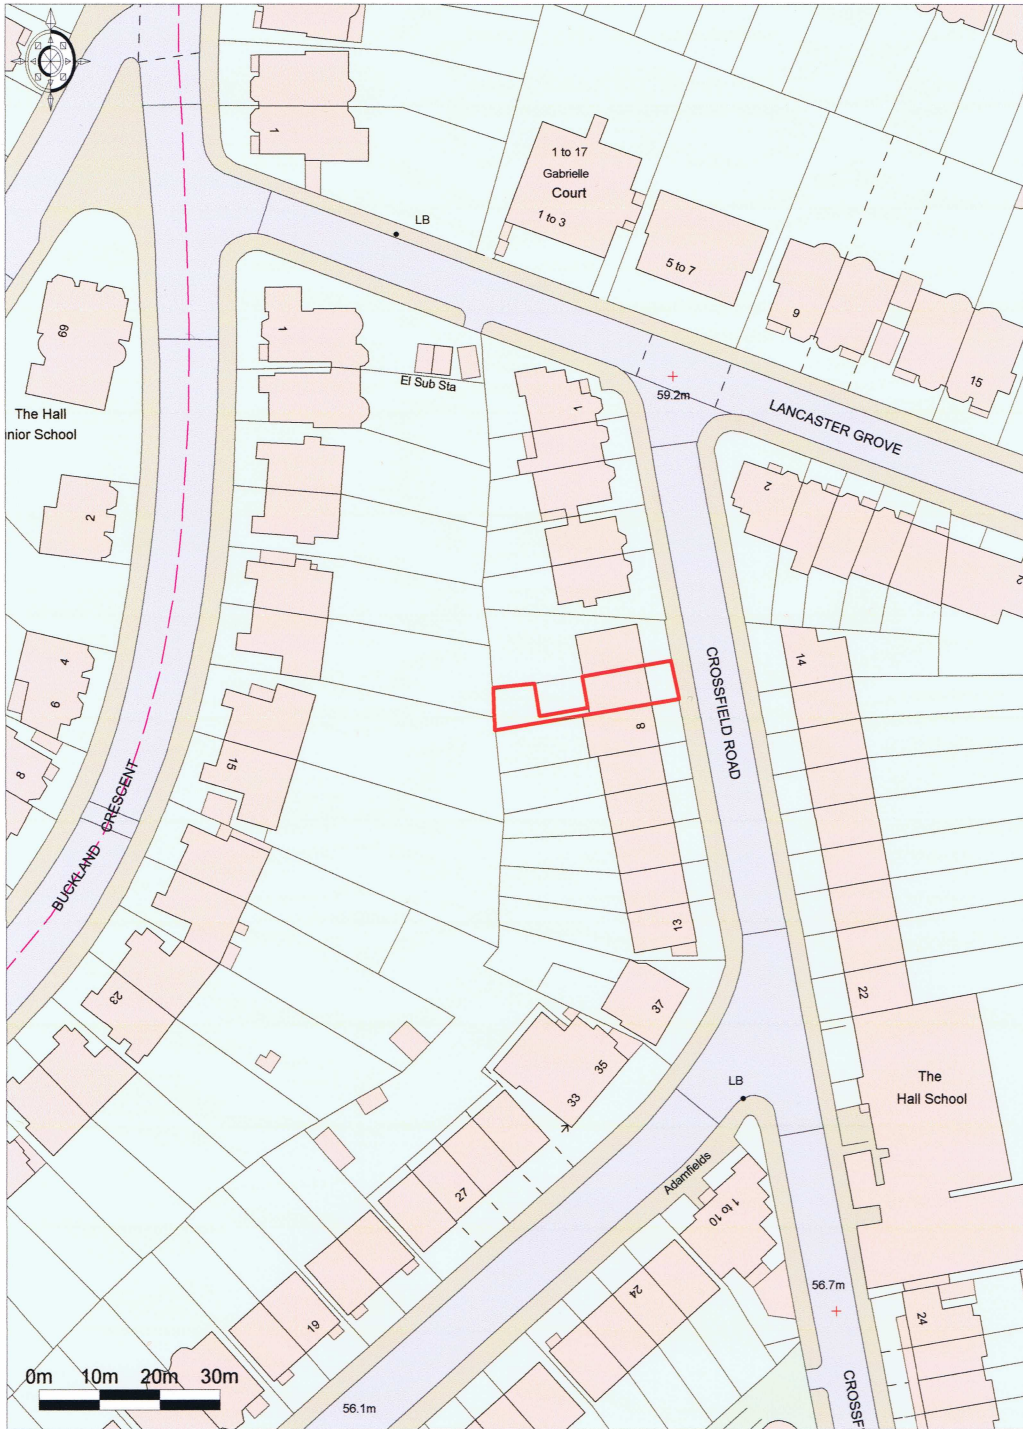

Location Plan

7 Crossfield Road