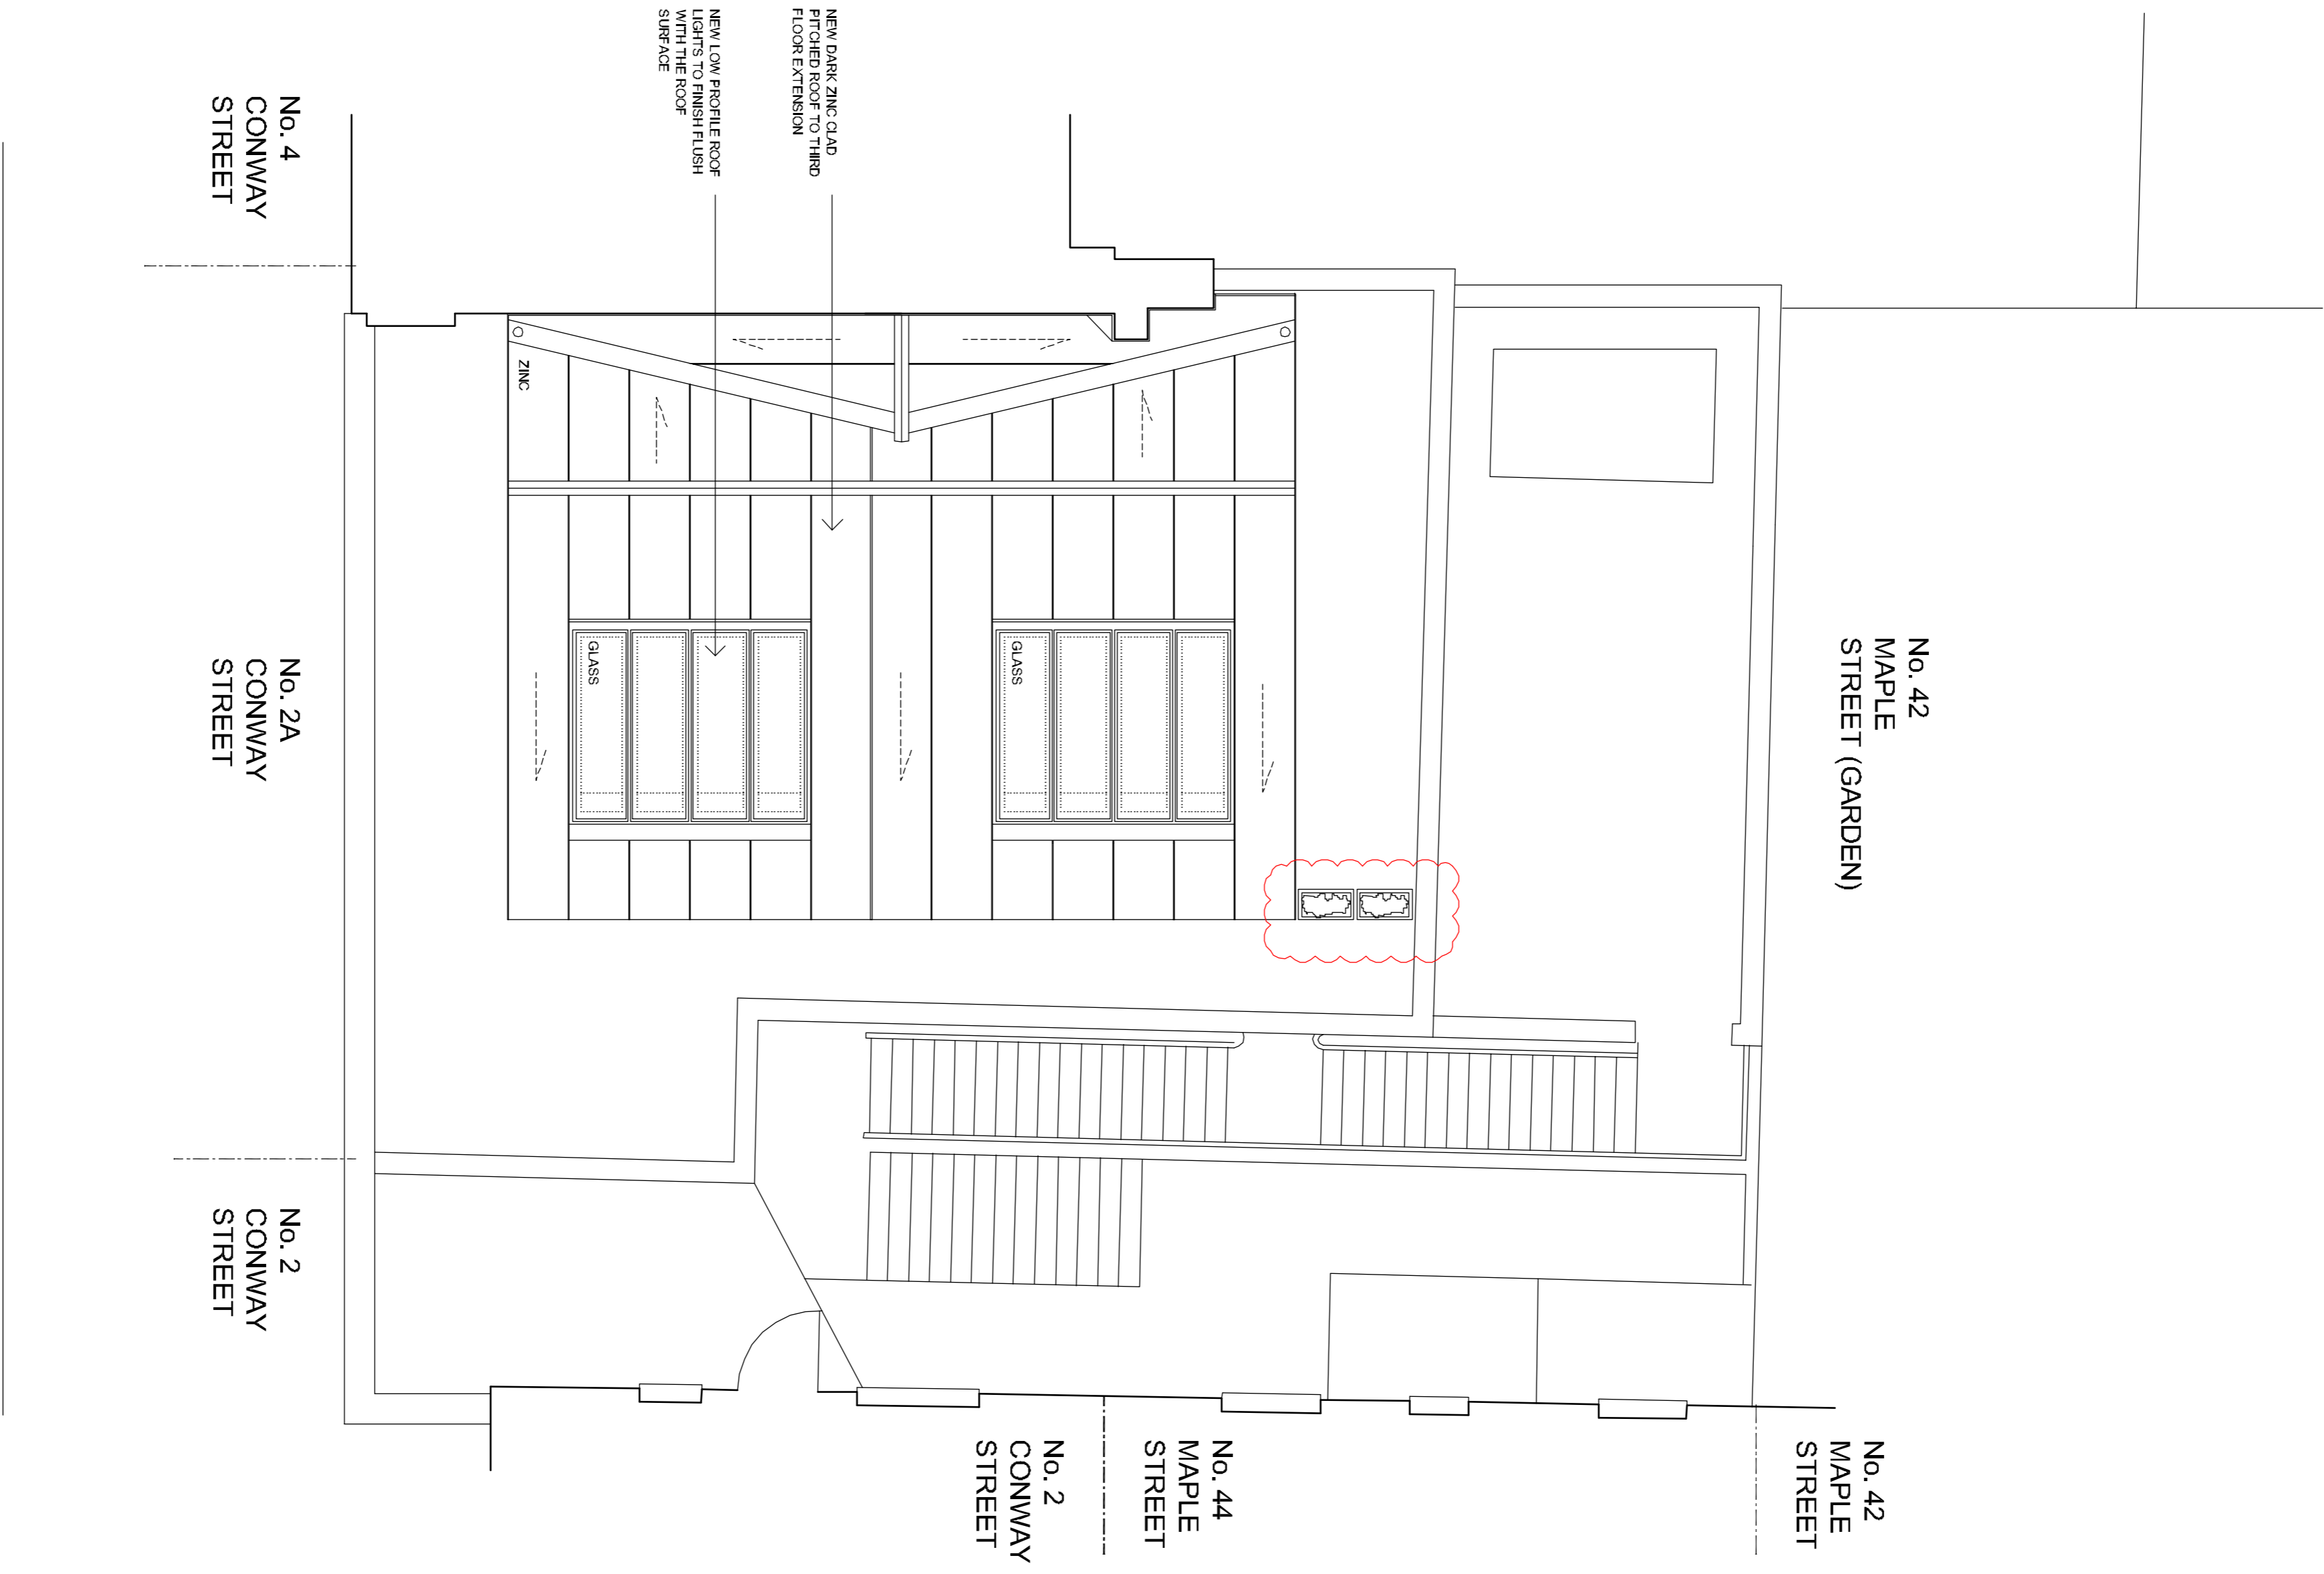

PROPOSED

ROOF PLAN

CONWAY STREET

No. 4
CONWAY
STREET

No. 2A
CONWAY
STREET

No. 2
CONWAY
STREET

No. 44
MAPLE
STREET

No. 2
CONWAY
STREET

No. 42
MAPLE
STREET (GARDEN)

No. 42
MAPLE
STREET

ROOF PLAN PROPOSED 1:50 @ A1 & 1:100 @ A3

10 METRES

©2013

REV	DATE	DESCRIPTION	BY	CHKD
P2	14/03/13	REVERSED PLANNING ISSUE	CF	CT
P1	13/12/11	PLANNING ISSUE	CF	CT

ADDRESS
2A CONWAY STREET
LONDON
W1T 6BA

TITLE
ROOF PLAN
PROPOSED

STATUS
PLANNING

SCALE
1:50@A1 & 1:100@A3

DATE
OCTOBER 2013

PROJECT
850

NO. (08)

303