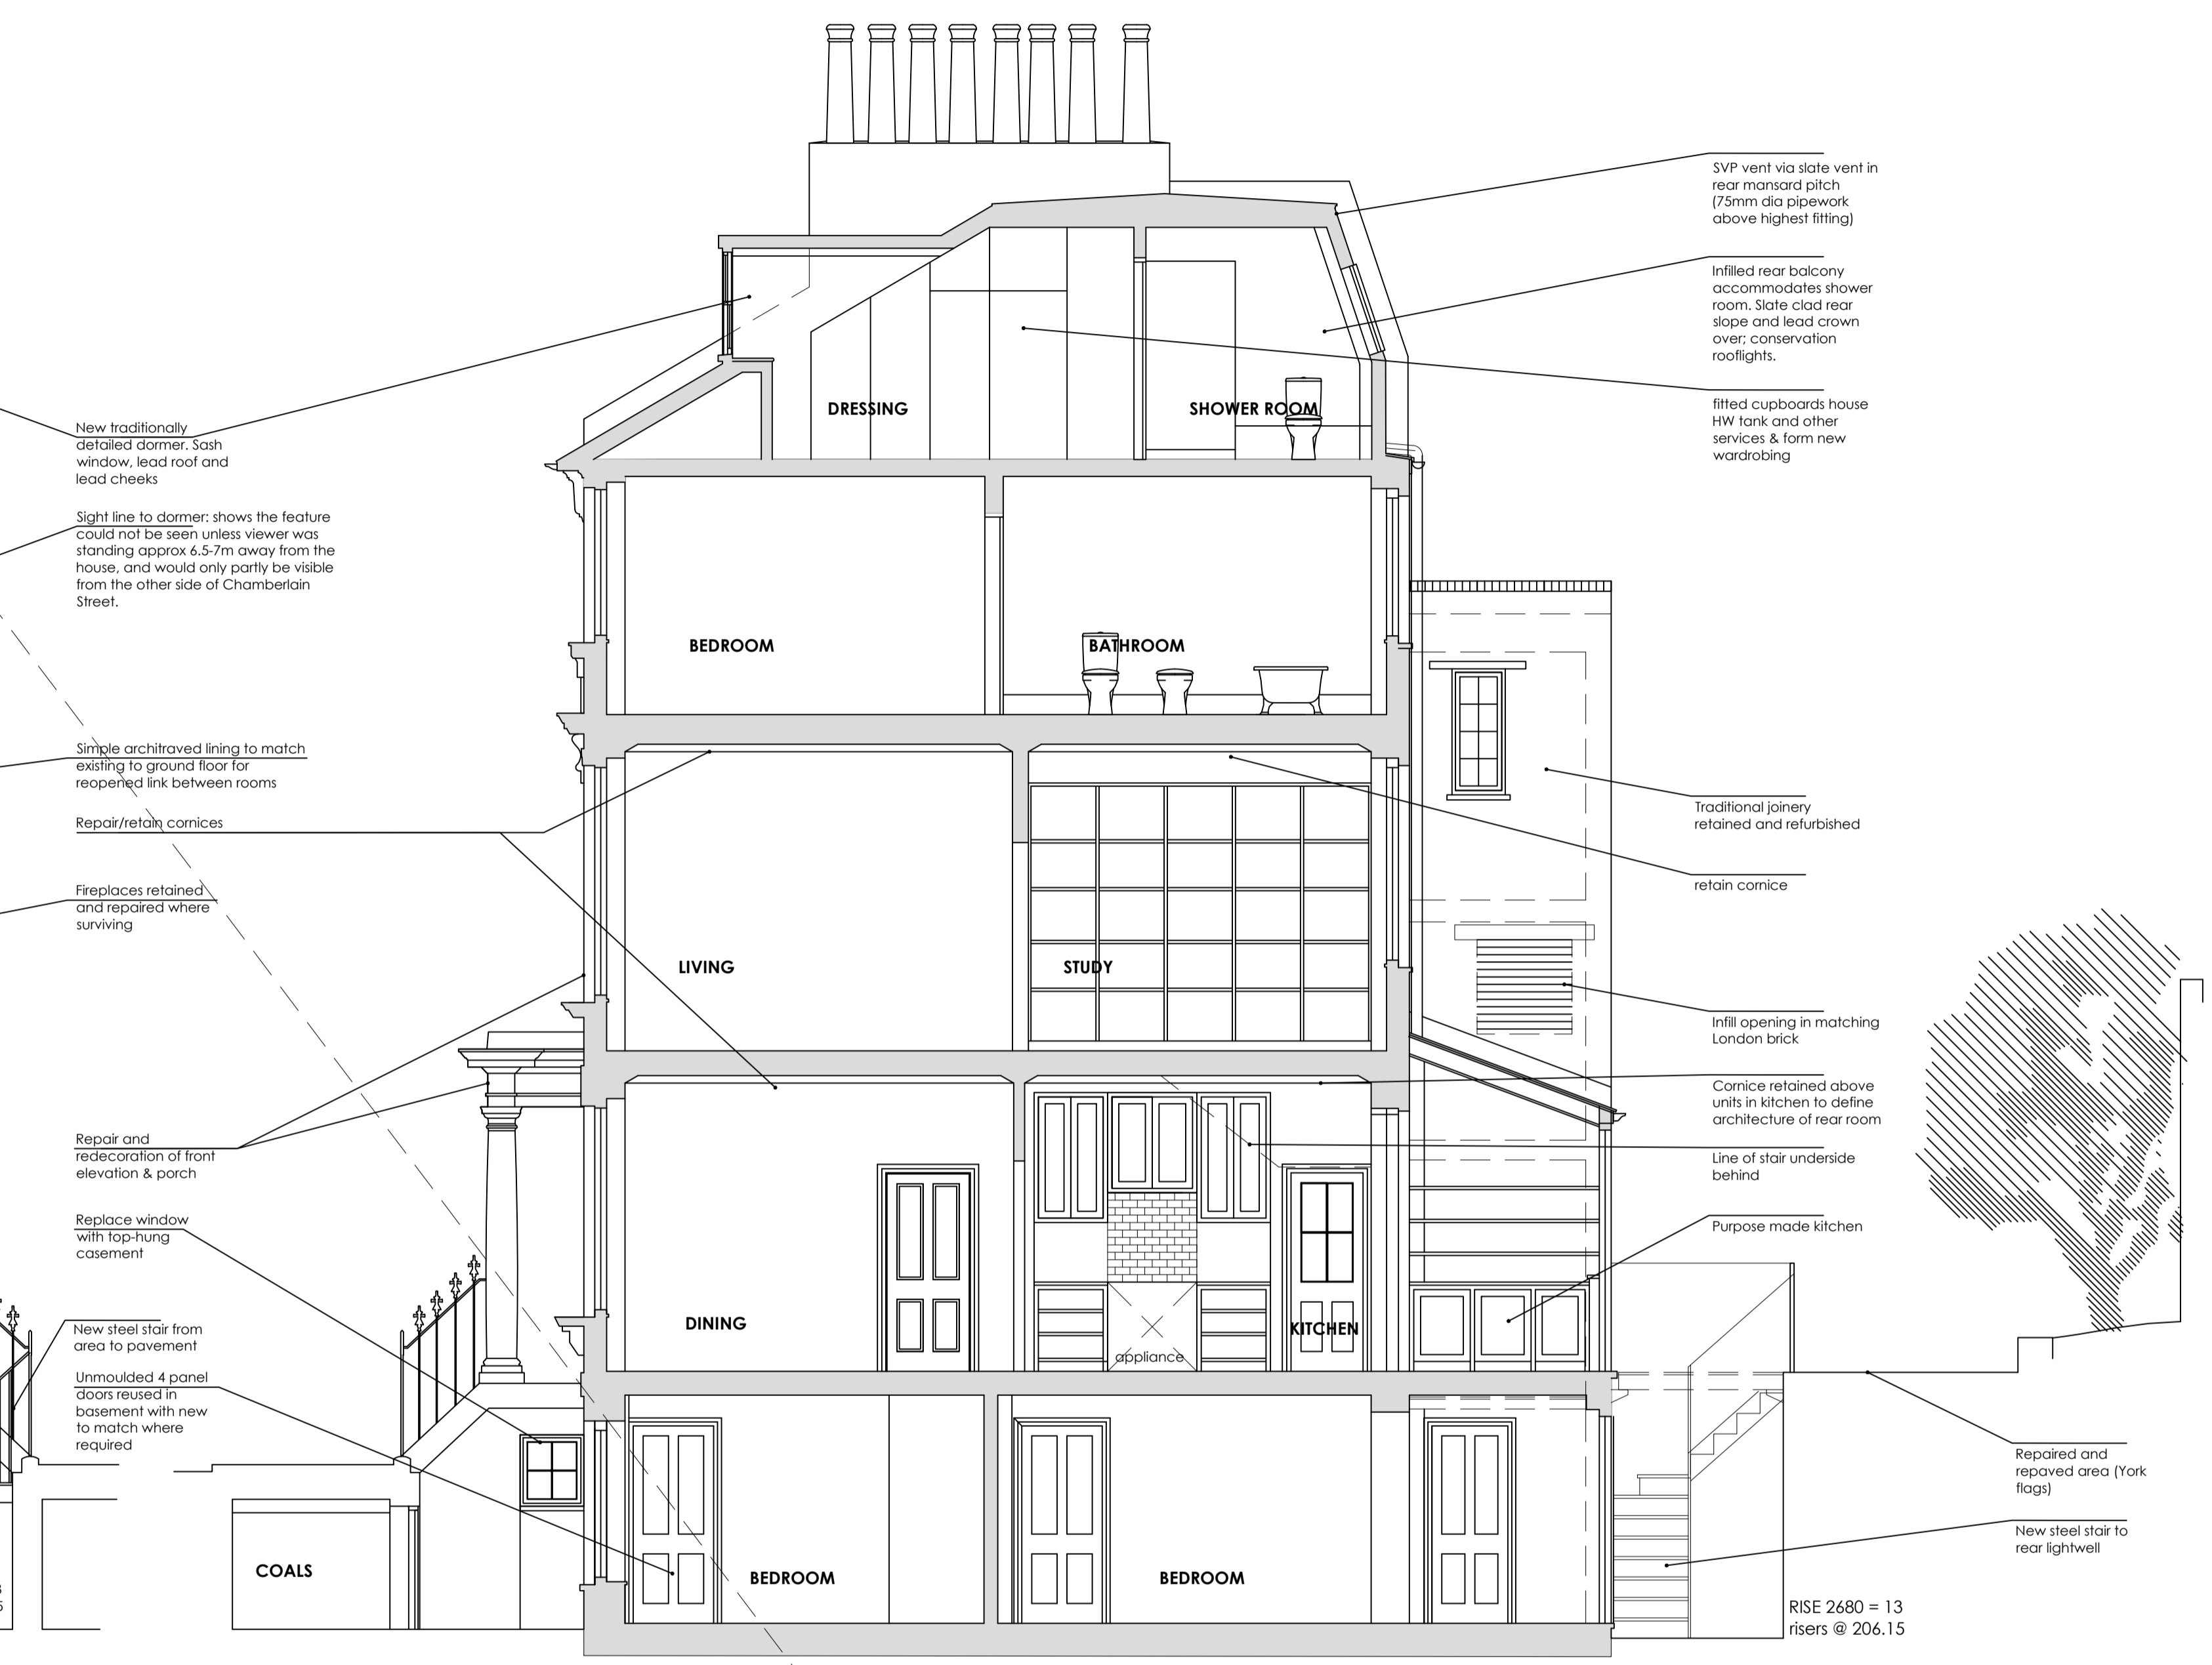

PROPOSED CROSS SECTION WEST 1:50

PROPOSED CROSS SECTION EAST 1:50

Revision	Date	By	Check	Detail revisions
B	01.4.14	SFP		Detail revisions
A	27.3.14	SFP		East section added

PRIMROSE HILL
6 CHAMBERLAIN STREET

PROPOSED SECTIONS

Stage
PLANNING

benjamin + beauchamp
 architecture design conservation
 the borough studios, the borough,
 wedmore, somerset BS28 4EB
 T 01934 713313 F 01934 713314

Drawn by: SFP Date: 18.03.14 Scale: 1:50 @ A1
 Drawing No: **0455.04** B