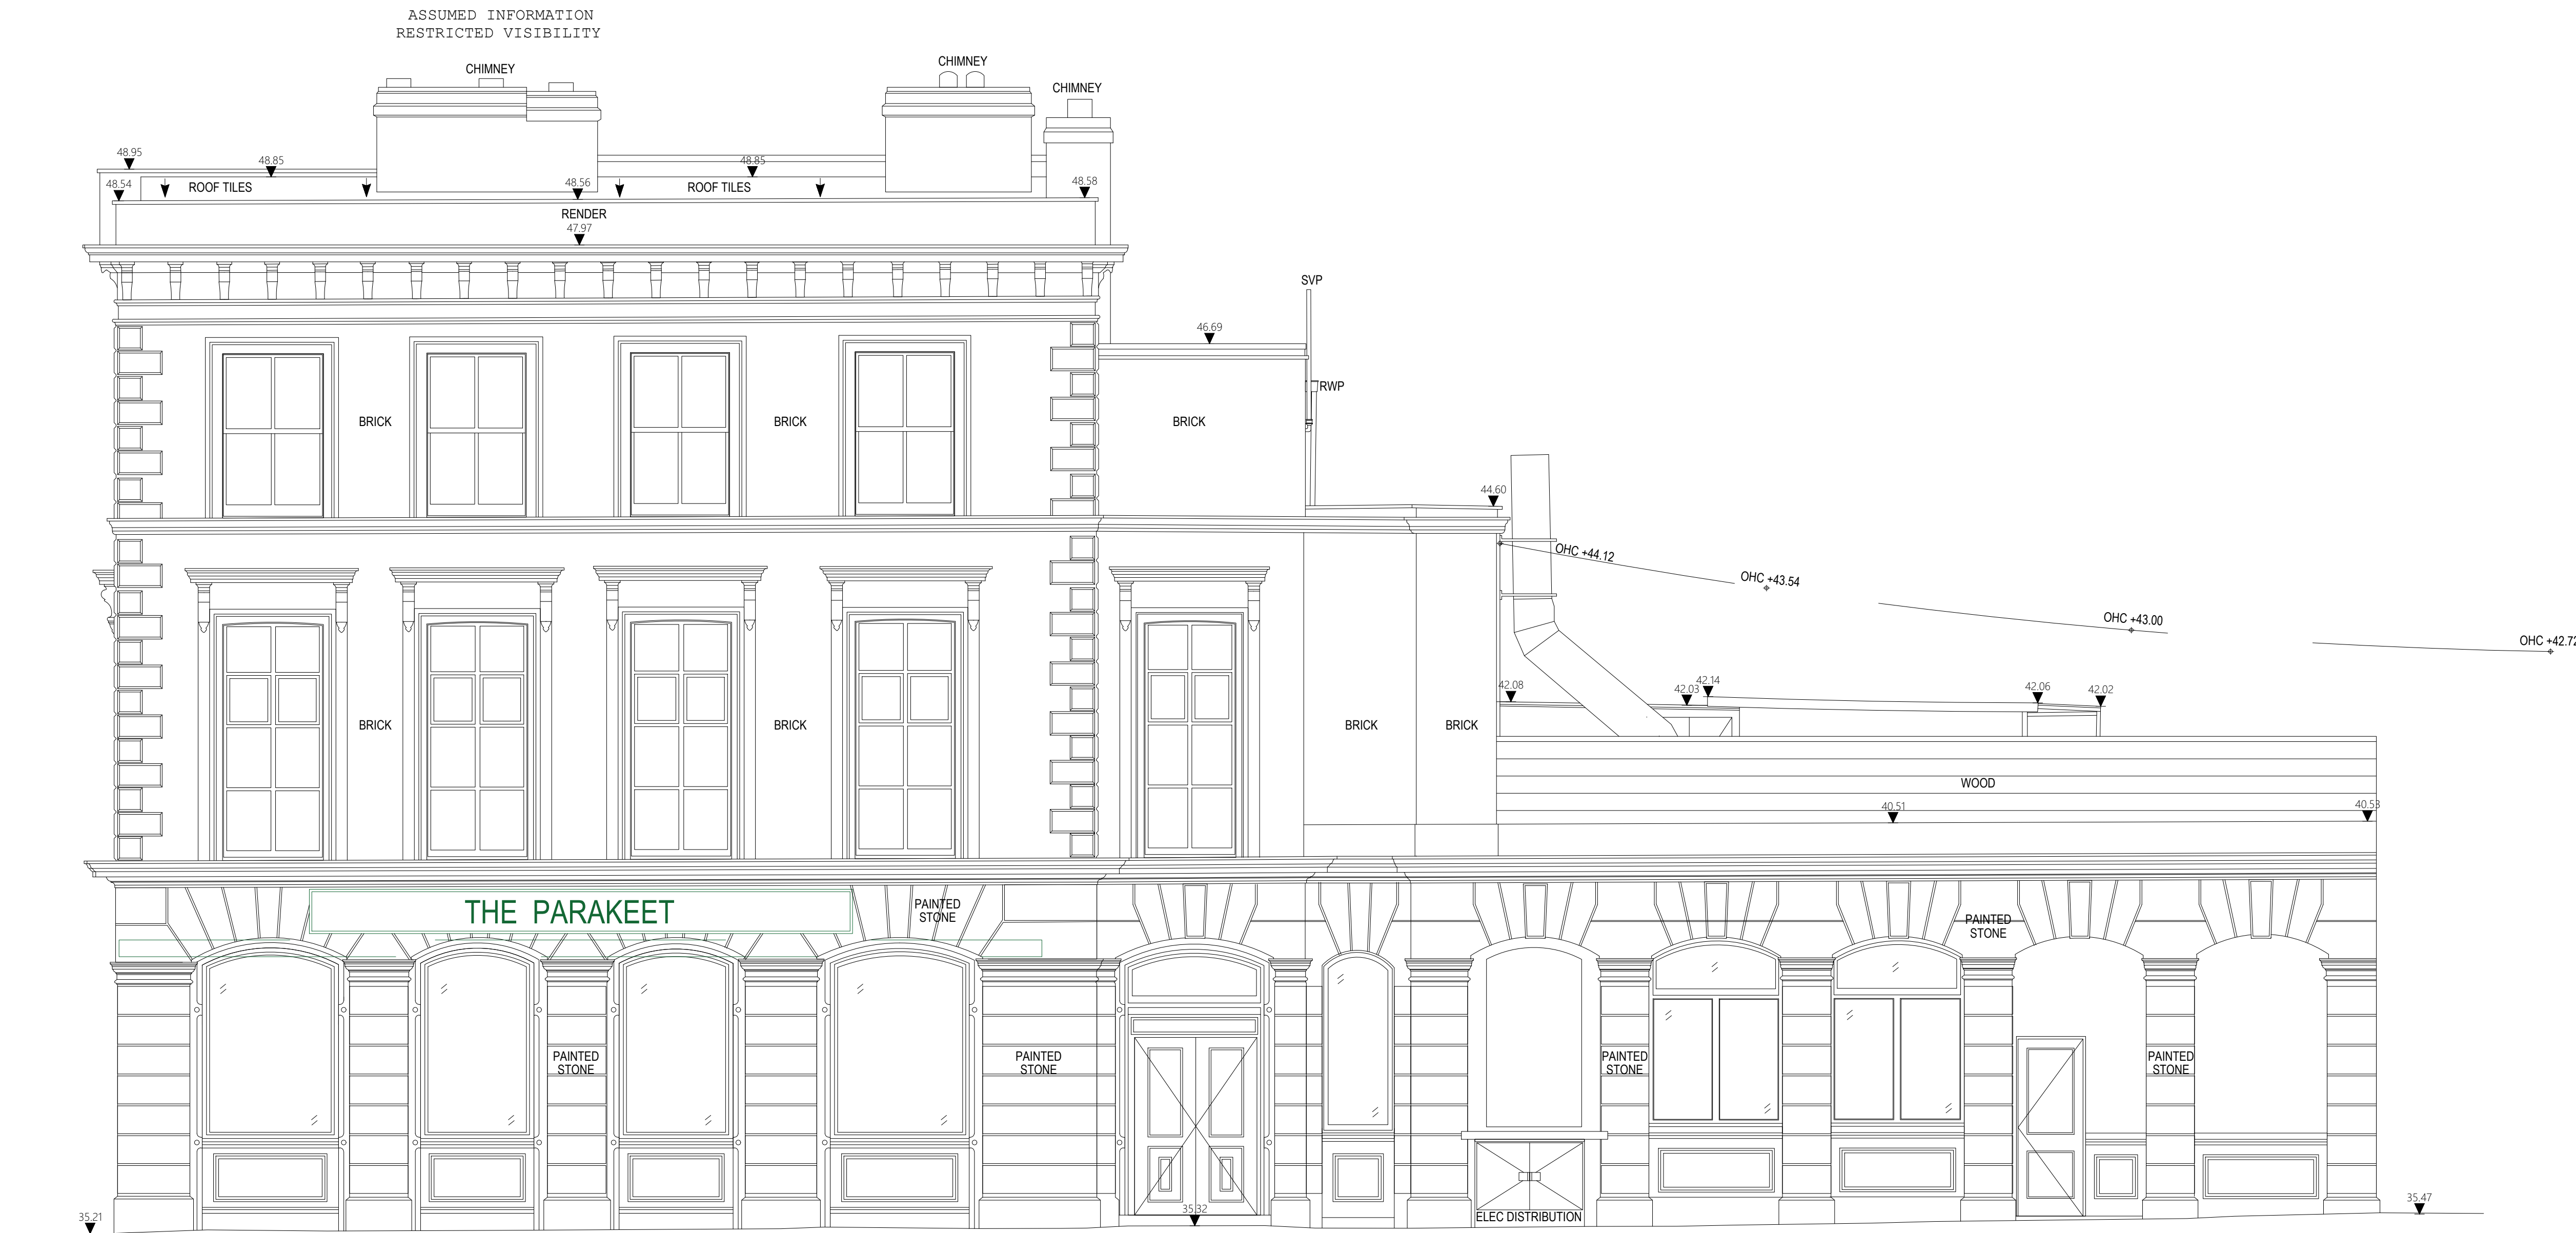

REVISION	DATE	BY	DESCRIPTION	CHECKED
REFERENCE FILES				
-				
NOTES				
-				
LEGEND				
-				

SIDE ELEVATION

1:50@A1 (1:100@A3) EXISTING SIDE ELEVATION

dga architects David Gallagher Associates LLP Telephone 0207 834 9474
 Studio 2.05, Food Exchange info@dga-architects.co.uk
 New Covent Garden Market www.dga-architects.co.uk
 London SW9 5EL

© 2025 David Gallagher Associates LLP. All rights reserved.
The COLUMBO Group THE COLUMBO GROUP
 8 PARKWAY, LONDON NW1 7PG

PROJECT:
THE PARAKEET
256 Kentish Town Rd, NW5 2AA
 DRAWING TITLE:
 EXISTING SIDE ELEVATION

JOB NO: 2503	STATUS: FEASIBILITY	SHEET SIZE: A1
DRAWN BY: TB	FIRST DRAWN: 22.02.2025	DRAWING SCALE: 1:50
DRAWING NUMBER: 2503 - 111		REVISION: