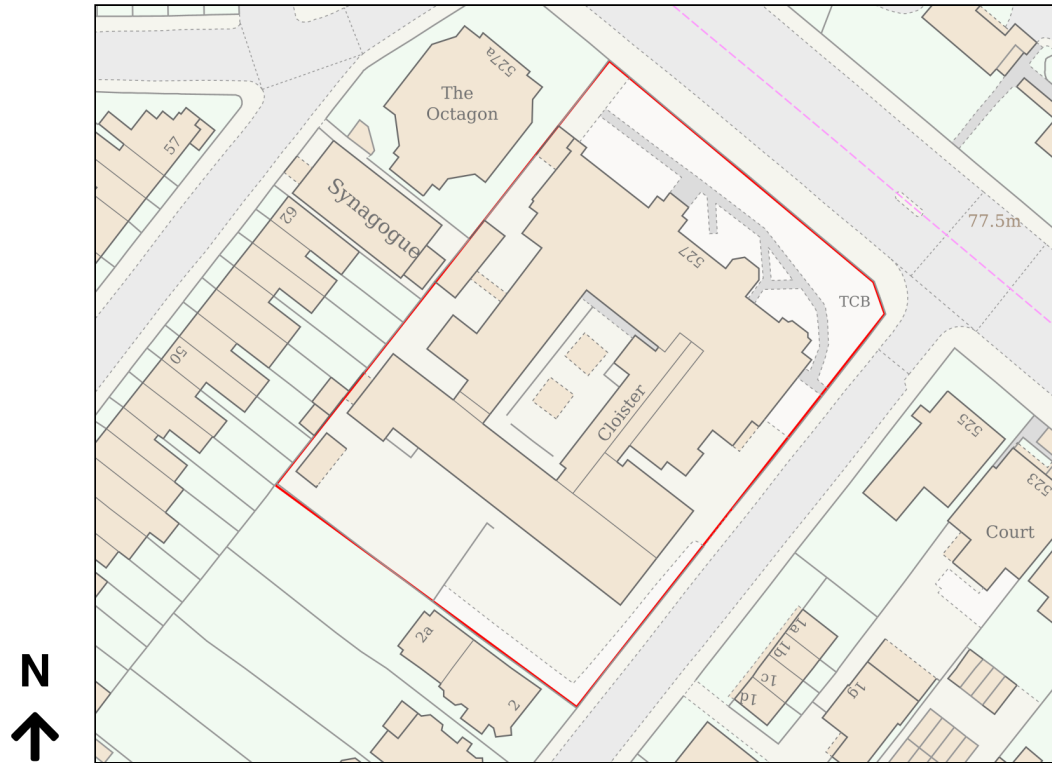

Location Plan

Site Address: Escp Europe Business School, 527, Finchley Road, London, NW3 7BG

Date Produced: 10-Apr-2025

Scale: 1:1250 @A4

Planning Portal Reference: PP-13923853v1