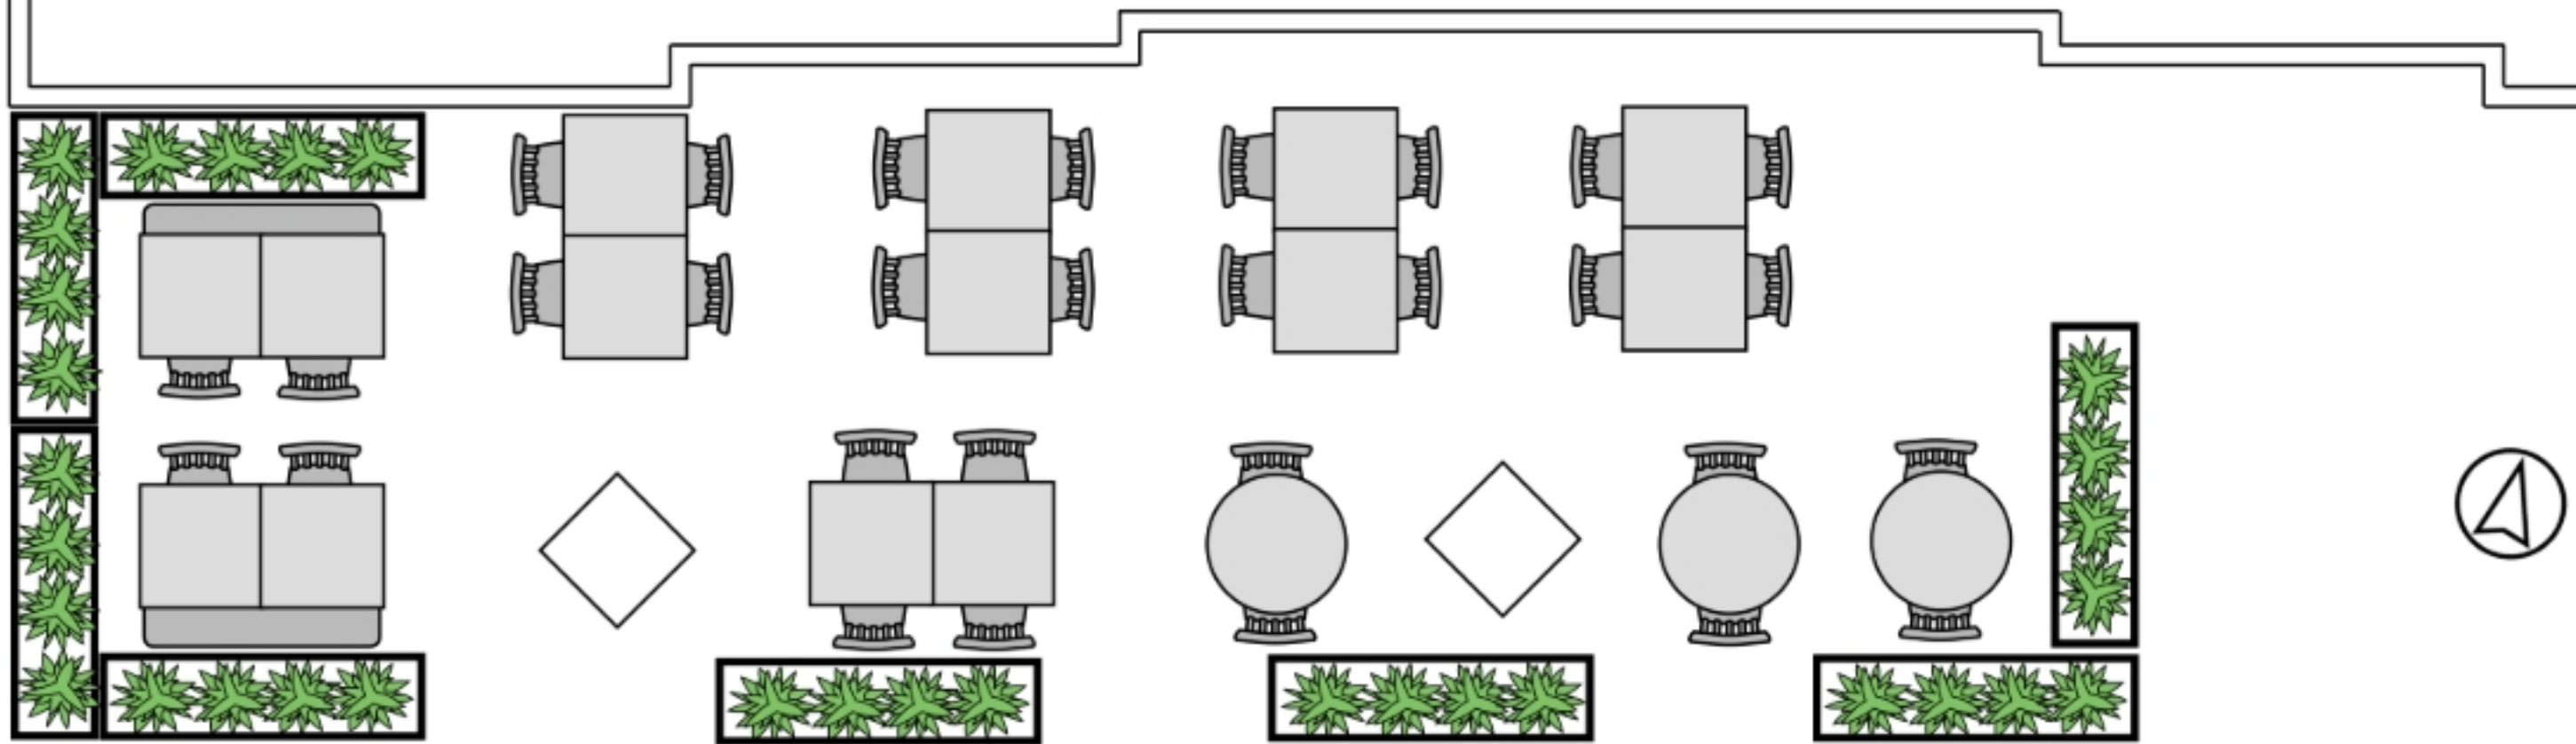

Arcade Food Hall

Scale 1:40

Overall Seating Area Dimensions: 13.5m width x 4m depth

St Giles Square

Tables: 800mm L x 800mm W

Moveable Planters: 2000mm L x 500mm W

Umbrella Bases: 800mm L x 800mm W

Benches: 1600mm L x 400mm W

17 Tables

30 Chairs

2 Benches