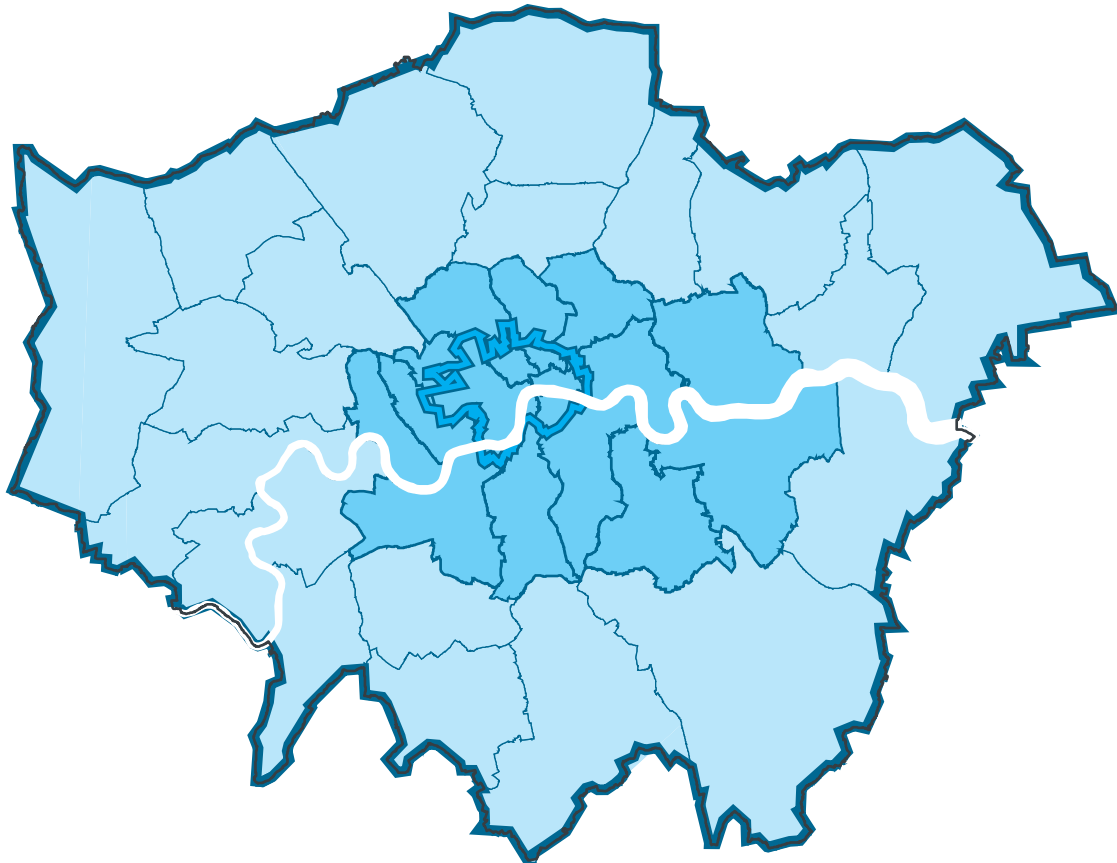

Annex 2

Inner and Outer London Boroughs

Figure A2.1 - CAZ, Inner and Outer London**Inner/ Outer London and the CAZ**

-  CAZ
-  Inner
-  Outer

Source: GLA Planning

Contains OS data ©
Crown copyright and
database right (2017)

Table A2.2 - Inner and Outer London Boroughs

Borough name	Location
Barking & Dagenham	Outer
Barnet	Outer
Bexley	Outer
Brent	Outer
Bromley	Outer
City of London	Inner*
Camden	Inner*
Croydon	Outer
Ealing	Outer
Enfield	Outer
Greenwich	Inner*
Hackney	Inner*
Hammersmith & Fulham	Inner*
Haringey	Outer
Harrow	Outer
Havering	Outer
Hillingdon	Outer
Hounslow	Outer
Islington	Inner*
Kensington & Chelsea	Inner*
Kingston	Outer
Lambeth	Inner*
Lewisham	Inner*
Merton	Outer
Newham	Inner*
Redbridge	Outer
Richmond	Outer
Southwark	Inner*

Borough name	Location
Sutton	Outer
Tower Hamlets	Inner*
Waltham Forest	Outer
Wandsworth	Inner*
Westminster	Inner*

*Boroughs that contain part of the Central Activities Zone