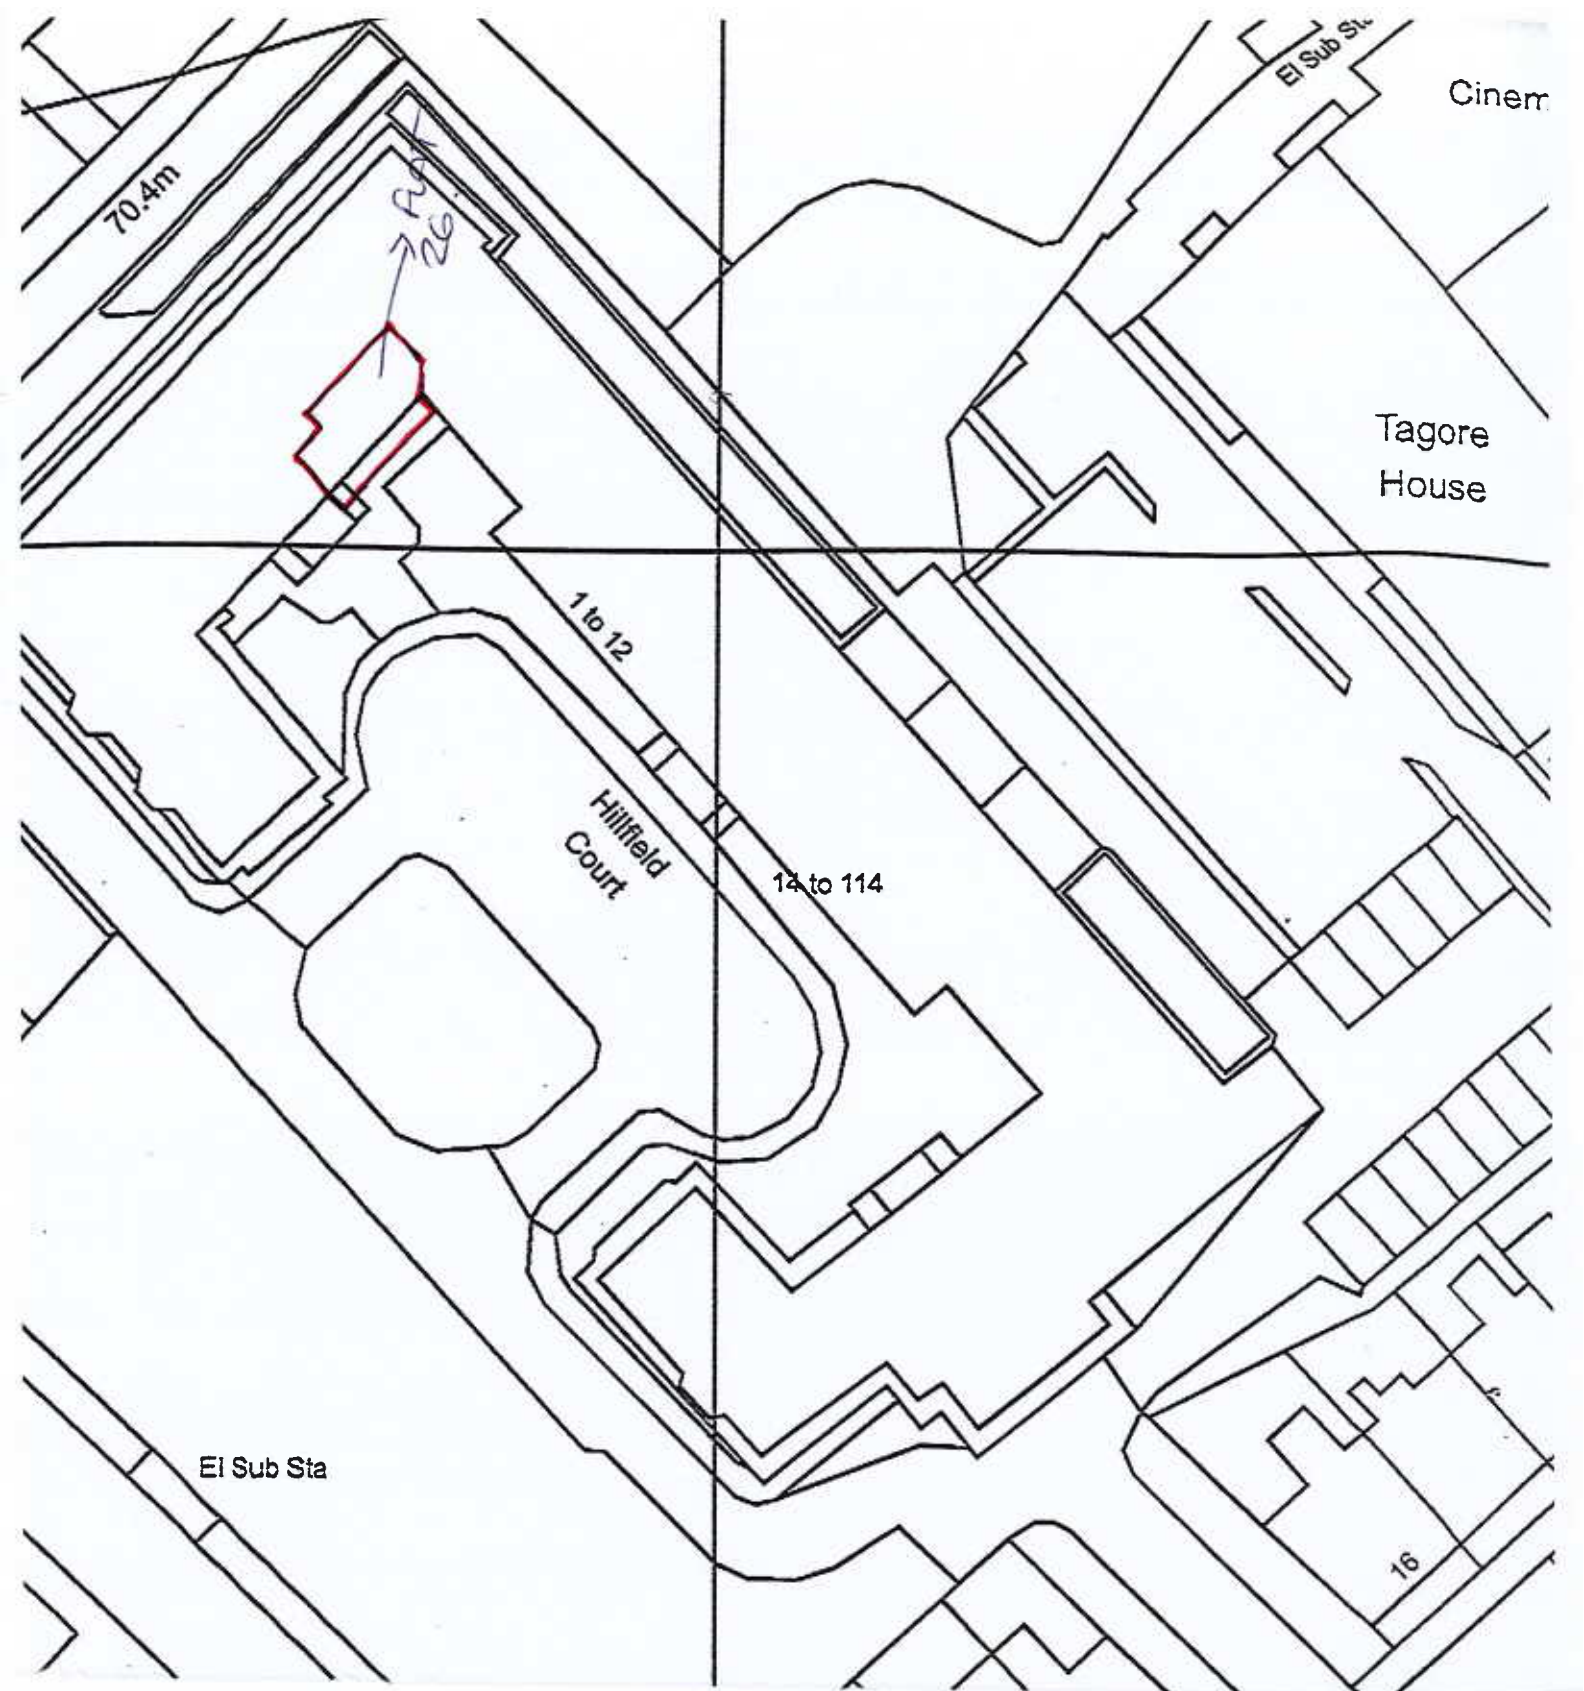

Scale: 1:1250

Supplied by: National Map Centre
License number: AC0000814278
Produced: 14/11/2024
Serial number: 403625

FLAT 26
HILLFIELD COURT
BELSIZE AVENUE
LONDON

Plot centre co-ordinates: 527202,185090
Download file:
Project name: 30432113 MR M
MOORE

NATIONAL
MAP CENTRE

BLOCK PLAN

Os Licence number 100046950

Our Reference

30432113.

SCALE 1:500

Site Address

FAT 26
HILLFIELD COURT
BELSIZE AVENUE
LONDON
NW3 4BJ.