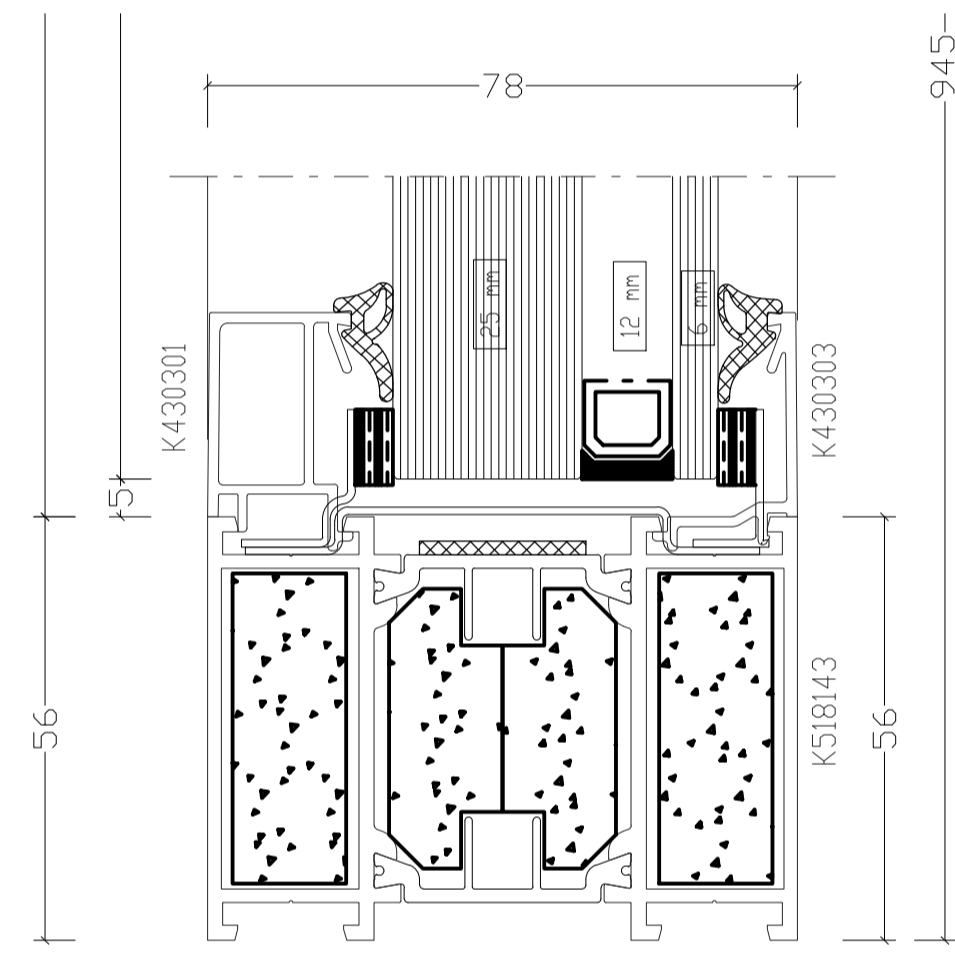

WB.07 - Window Elevation (Exterior View) 1:10@A1

Detail 01 - Head Detail 1:1@A1

Detail 02 - Transome Detail 1:1@A1

Detail 03 - Basel Detail 1:1@A1

North West Elevation 1:100@A1

Detail 04 - Reveal Detail 1:1@A1

Detail 05 - Transome Detail 1:1@A1

2x FR60 DGU, FR60 DGU  
 43mm 0.38 m² 443 x 851mm  
 1 120540

<b>CONDITION DISCHARGE</b>	
CONTRACT	SCALE 1:10@A1/1:20@A3
BAPS Cultural Centre	DATE Feb 2025
25 Old Gloucester Street	DRAWN MR
WC1N 3AF	CHECKED WJB
TITLE	DRAWING No
Fire- Rated Window Details	23165_PL635
	REVISION