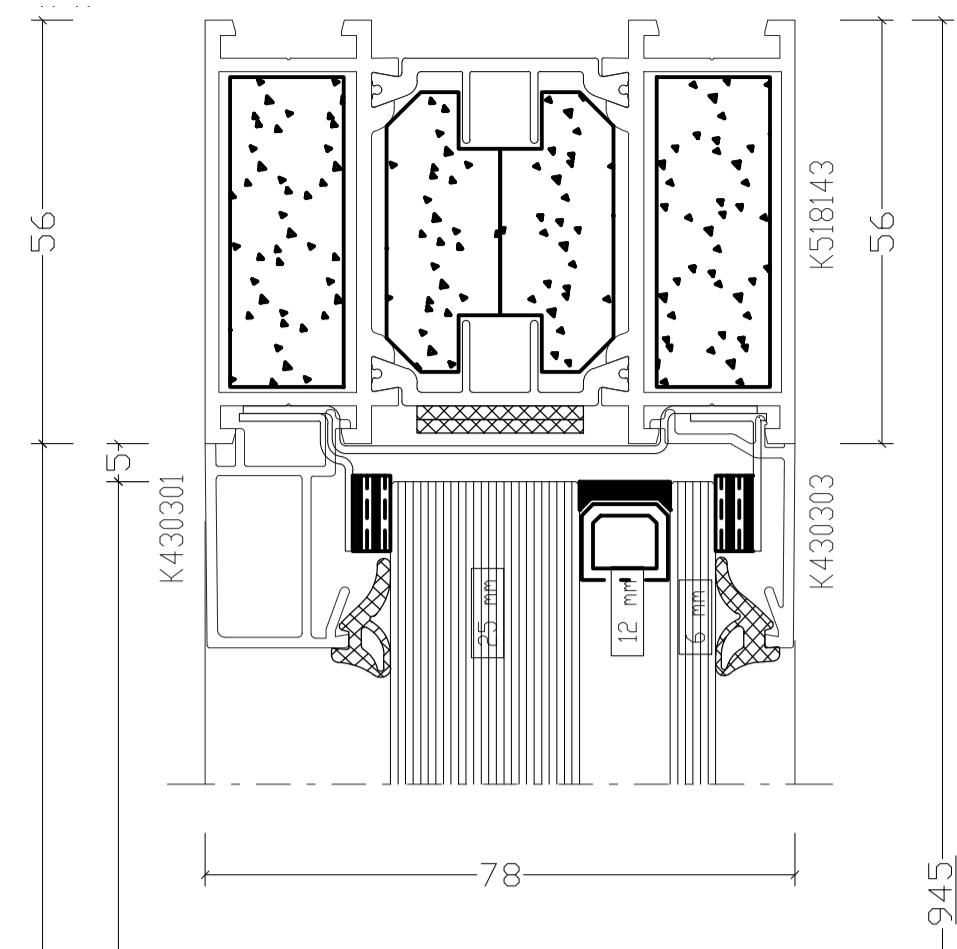

WB.07 - Window Elevation (Exterior View) 1:10@A1

Detail 01 - Head Detail 1:1@A1

Detail 02 - Transome Detail 1:1@A1

Detail 03 - Basel Detail 1:1@A1

North West Elevation 1:100@A1

Detail 04 - Reveal Detail 1:1@A1

Detail 05 - Transome Detail 1:1@A1

2x FR60 DGU, FR60 DGU  
 43mm 0.38 m² 443 x 851mm  
 1 120540

<b>CONDITION DISCHARGE</b>	
CONTRACT	SCALE 1:10@A1/1:20@A3
BAPS Cultural Centre	DATE Feb 2025
25 Old Gloucester Street	DRAWN MR
WC1N 3AF	CHECKED WJB
TITLE	DRAWING No
Fire- Rated Window Details	23165_PL635
	REVISION