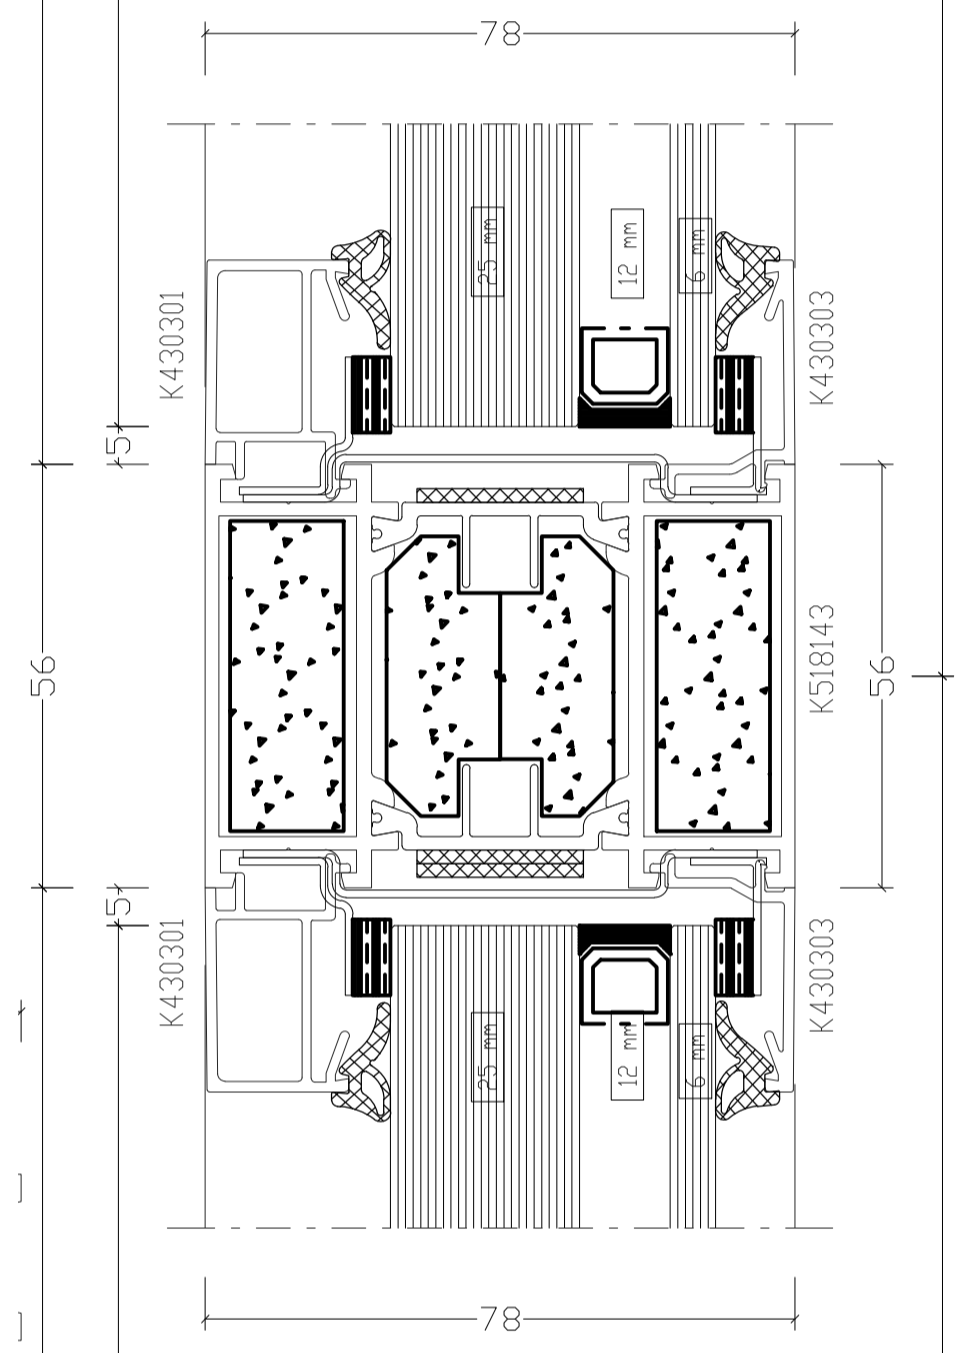

WB.07 - Window Elevation (Exterior View) 1:10@A1

Detail 01 - Head Detail 1:1@A1

Detail 02 - Transome Detail 1:1@A1

Detail 03 - Basel Detail 1:1@A1

North West Elevation 1:100@A1

Detail 04 - Reveal Detail 1:1@A1

Detail 05 - Transome Detail 1:1@A1

2x FR60 DGU, FR60 DGU  
 43mm 0.38 m² 443 x 851mm  
 1 120540

<b>CONDITION DISCHARGE</b>	
CONTRACT	SCALE 1:10@A1/1:20@A3
BAPS Cultural Centre	DATE Feb 2025
25 Old Gloucester Street	DRAWN MR
WC1N 3AF	CHECKED WJB
TITLE	DRAWING No
Fire- Rated Window Details	23165_PL635
	REVISION