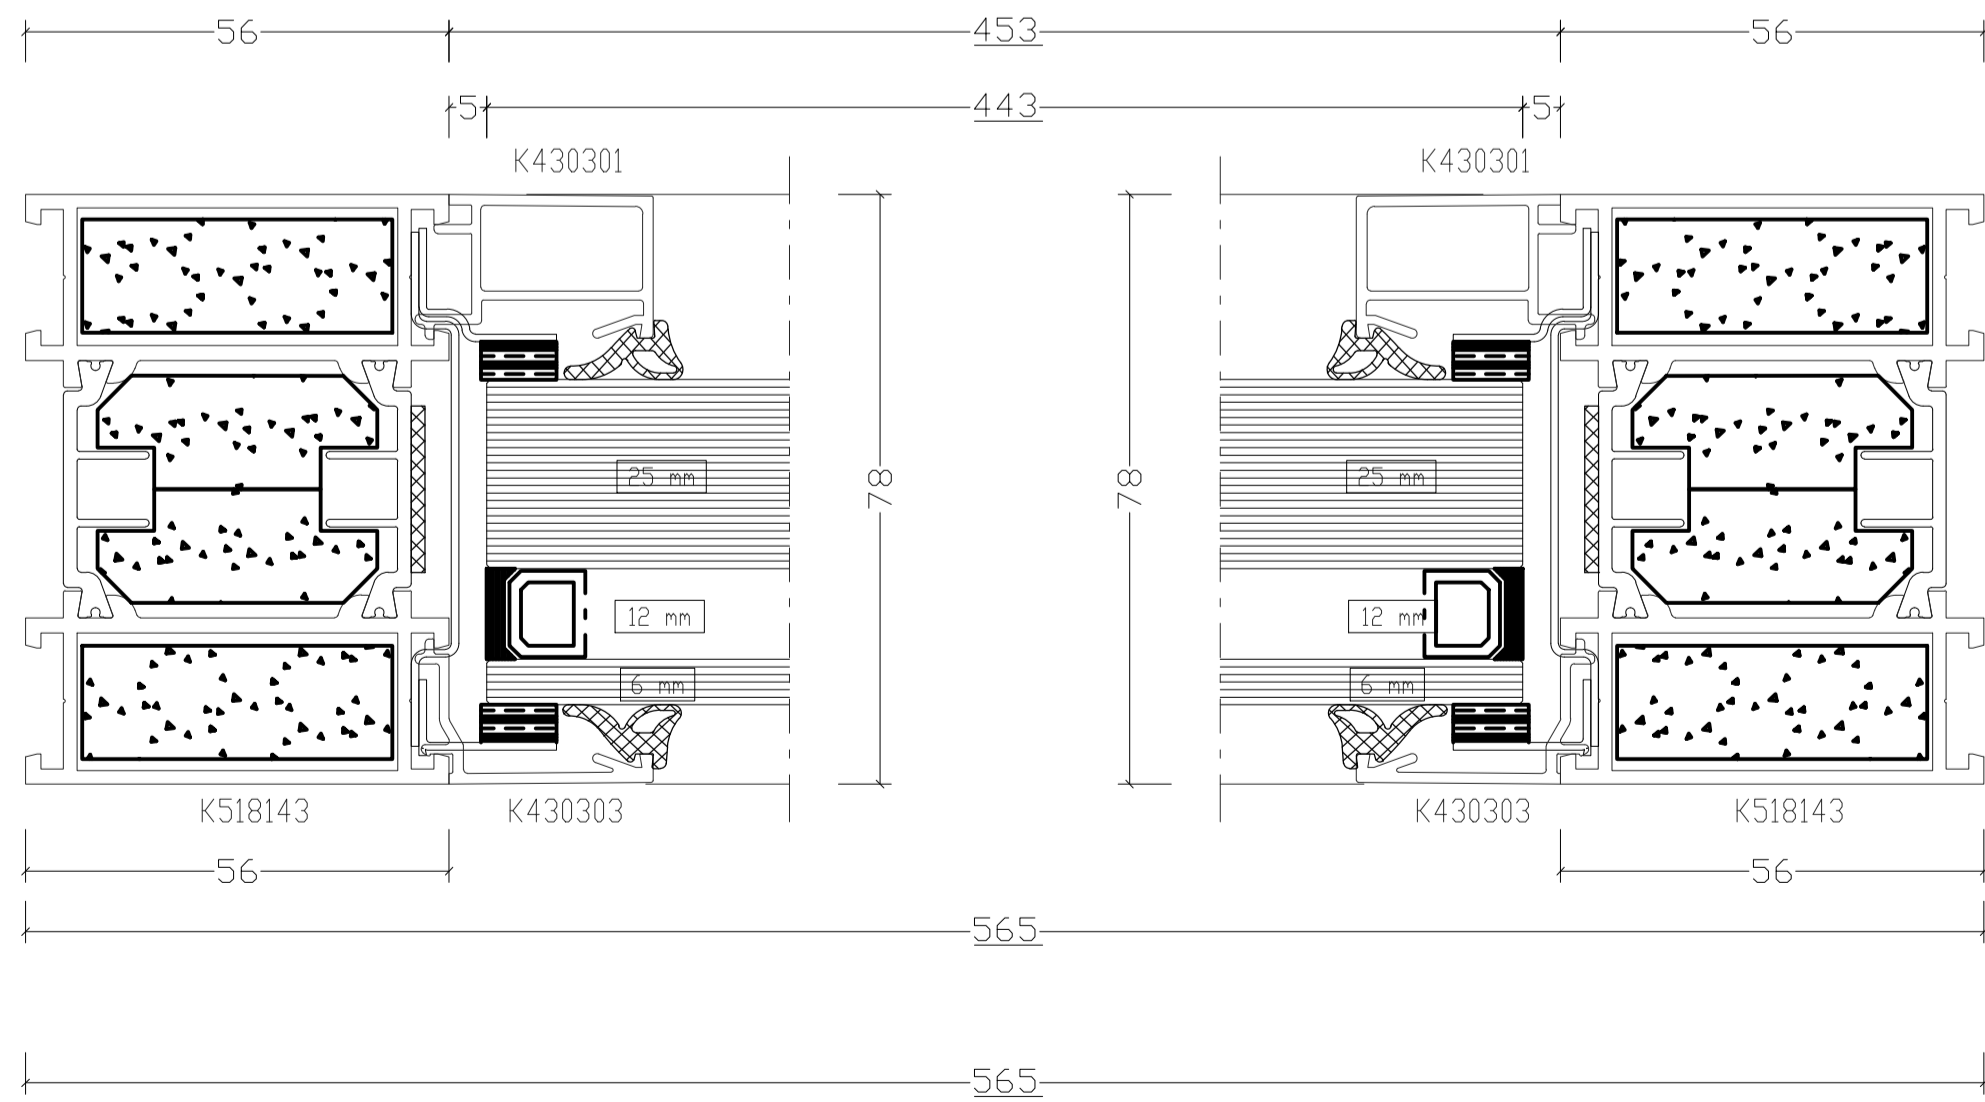

WB.07 - Window Elevation (Exterior View) 1:10@A1

Detail 01 - Head Detail 1:1@A1

Detail 02 - Transome Detail 1:1@A1

Detail 03 - Basel Detail 1:1@A1

North West Elevation 1:100@A1

Detail 04 - Reveal Detail 1:1@A1

Detail 05 - Transome Detail 1:1@A1

2x FR60 DGU, FR60 DGU  
 43mm 0.38 m² 443 x 851mm  
 1 120540

<b>CONDITION DISCHARGE</b>	
CONTRACT	SCALE 1:10@A1/1:20@A3
BAPS Cultural Centre	DATE Feb 2025
25 Old Gloucester Street	DRAWN MR
WC1N 3AF	CHECKED WJB
TITLE	DRAWING No
Fire- Rated Window Details	23165_PL635
	REVISION