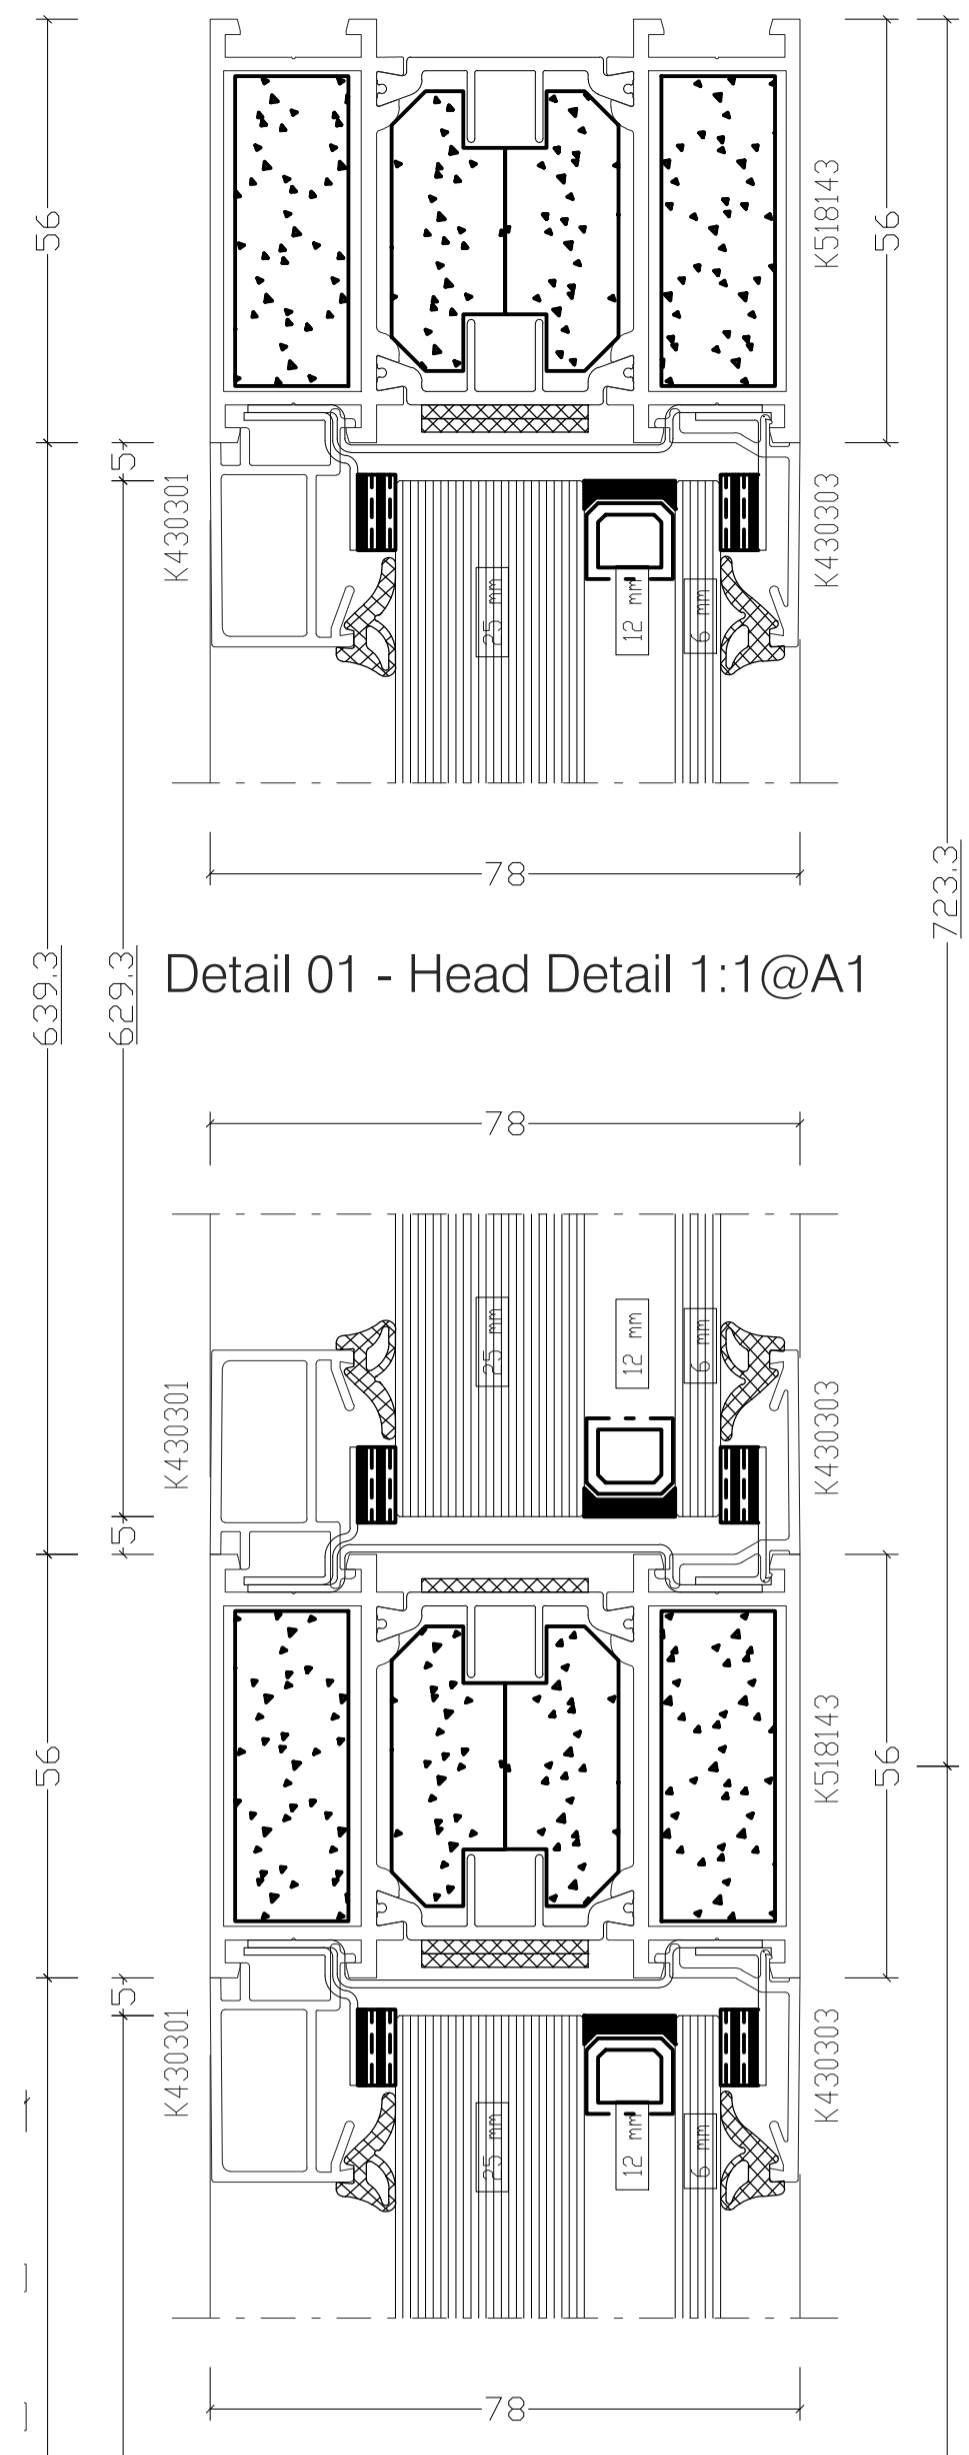

WB.06 - Window Elevation (Exterior View) 1:10@A1

Detail 01 - Head Detail 1:1@A1

Detail 02 - Transome Detail 1:1@A1

Detail 03 - Transome Detail 1:1@A1

Detail 04 - Basel Detail 1:1@A1

North West Elevation 1:100@A1

Detail 05 - Reveal Detail 1:1@A1

Detail 06 - Transome Detail 1:1@A1

- 2x FR60 DGL, FR60 DGL
 43mm 0.36 m² 578 x 629mm
- 1x FR60 DGL, FR60 DGL
 43mm 0.38 m² 578 x 657mm
- 1 120540
- 2 120540

CONDITION DISCHARGE	
CONTRACT	SCALE 1:10@A1/1:20@A3
BAPS Cultural Centre 25 Old Gloucester Street WC1N 3AF	DATE Feb 2025
	DRAWN MR
	CHECKED WJB
TITLE Fire- Rated Window Details	DRAWING No 23165_PL634
	REVISION