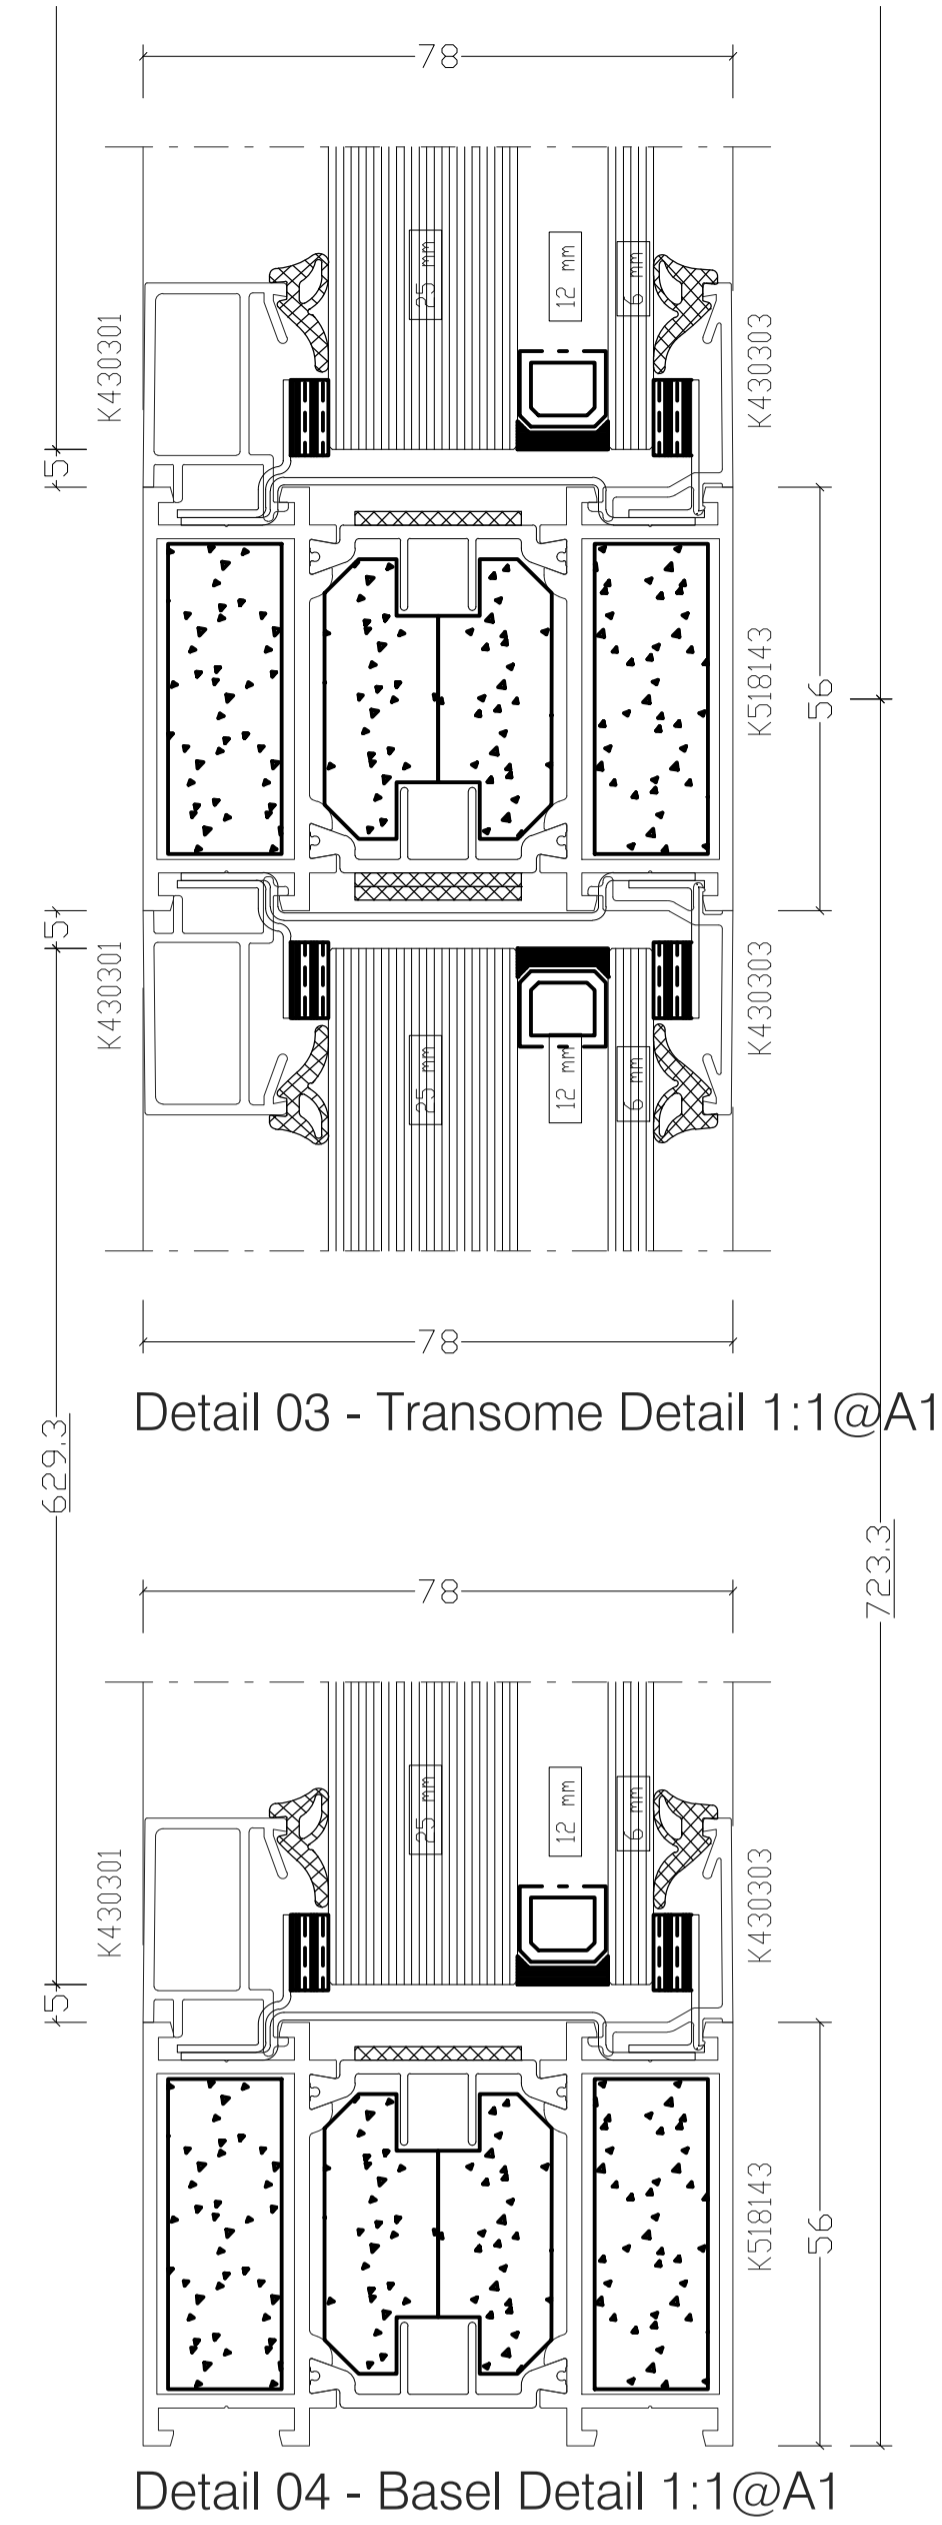

WB.06 - Window Elevation (Exterior View) 1:10@A1

Detail 01 - Head Detail 1:1@A1

Detail 02 - Transome Detail 1:1@A1

Detail 03 - Transome Detail 1:1@A1

Detail 04 - Basel Detail 1:1@A1

North West Elevation 1:100@A1

Detail 05 - Reveal Detail 1:1@A1

Detail 06 - Transome Detail 1:1@A1

- 2x FR60 DGL, FR60 DGL
 43mm 0.36 m² 578 x 629mm
- 1x FR60 DGL, FR60 DGL
 43mm 0.38 m² 578 x 657mm
- 1 120540
- 2 120540

CONDITION DISCHARGE	
CONTRACT	SCALE 1:10@A1/1:20@A3
BAPS Cultural Centre 25 Old Gloucester Street WC1N 3AF	DATE Feb 2025
	DRAWN MR
	CHECKED WJB
TITLE Fire- Rated Window Details	DRAWING No 23165_PL634
	REVISION