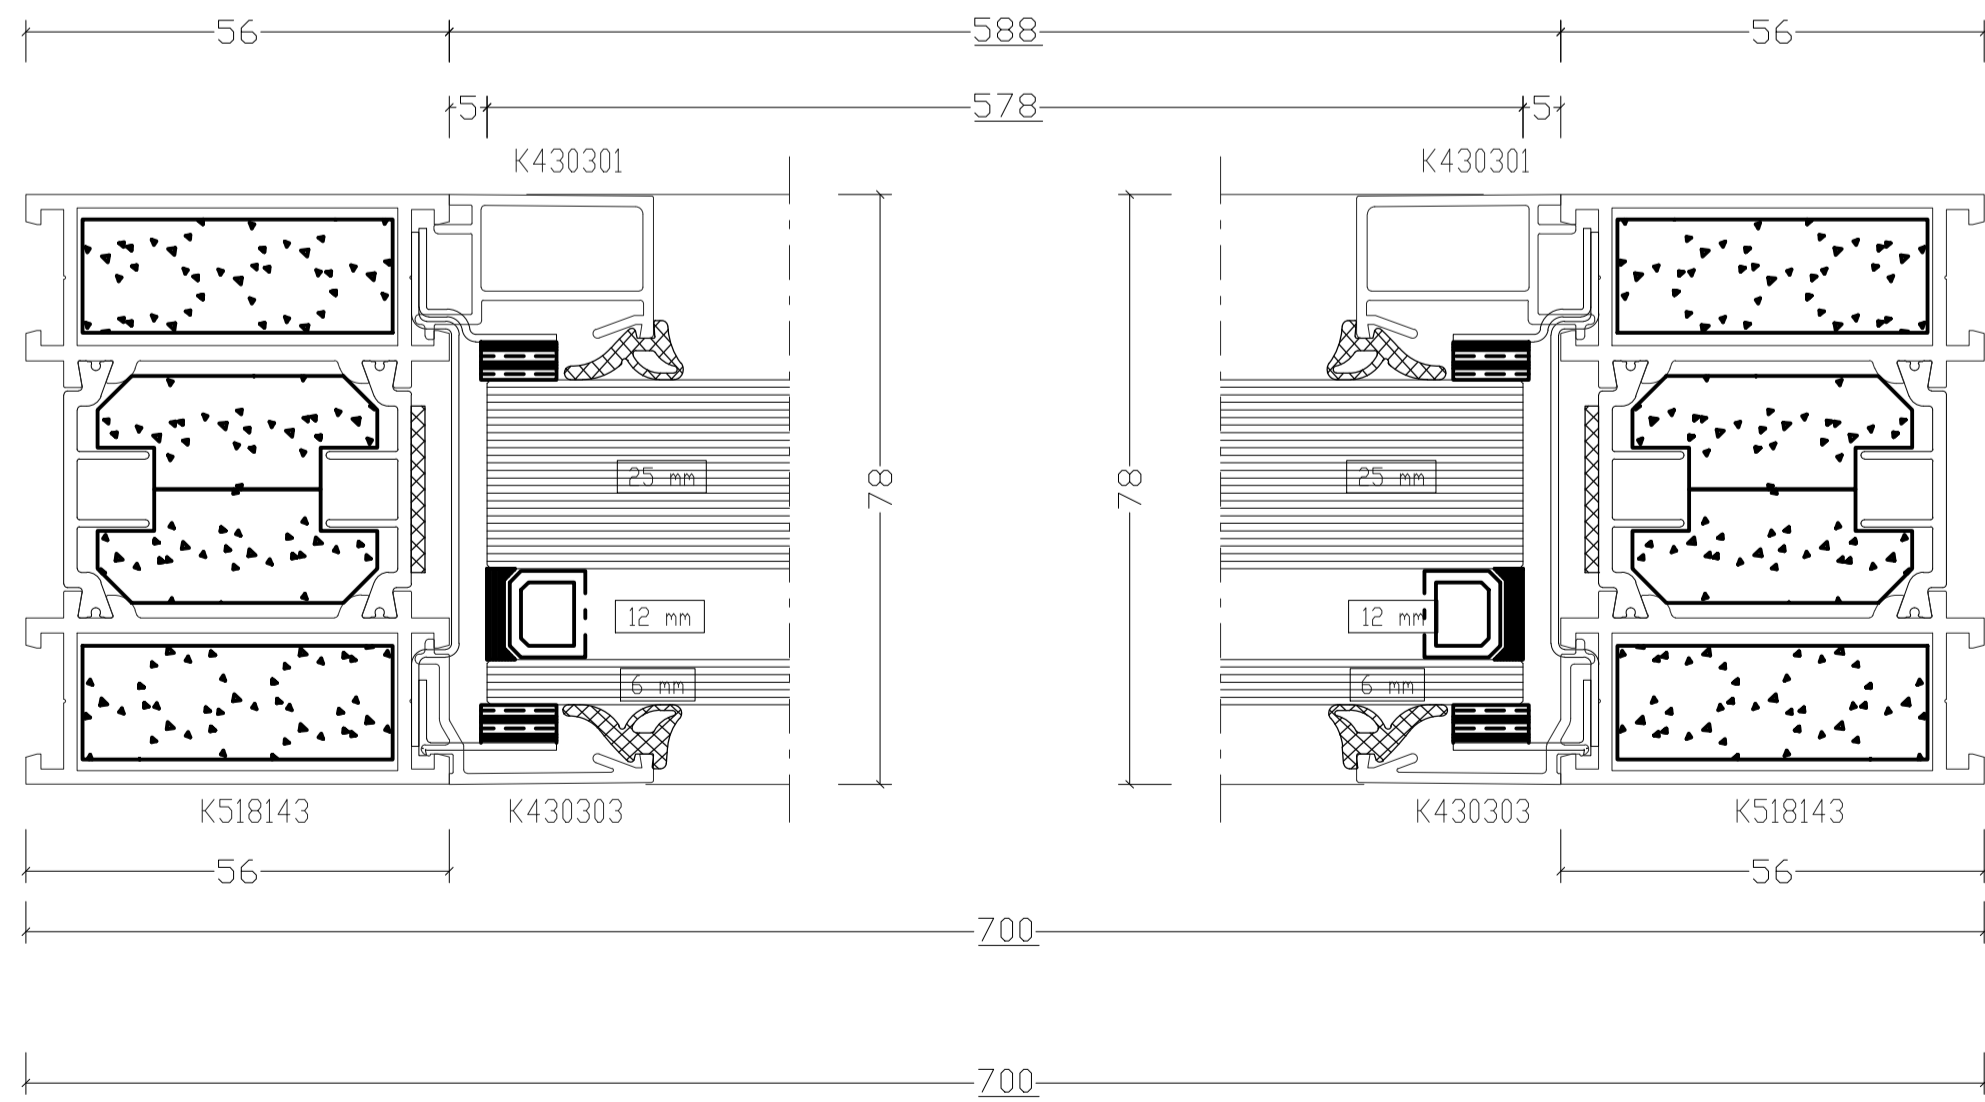

WB.06 - Window Elevation (Exterior View) 1:10@A1

Detail 01 - Head Detail 1:1@A1

Detail 02 - Transome Detail 1:1@A1

Detail 03 - Transome Detail 1:1@A1

Detail 04 - Basel Detail 1:1@A1

North West Elevation 1:100@A1

Detail 05 - Reveal Detail 1:1@A1

Detail 06 - Transome Detail 1:1@A1

- 2x FR60 DGL, FR60 DGL
 43mm 0.36 m² 578 x 629mm
- 1x FR60 DGL, FR60 DGL
 43mm 0.38 m² 578 x 657mm
- 1 120540
- 2 120540

CONDITION DISCHARGE	
CONTRACT	SCALE 1:10@A1/1:20@A3
BAPS Cultural Centre 25 Old Gloucester Street WC1N 3AF	DATE Feb 2025
	DRAWN MR
	CHECKED WJB
TITLE Fire- Rated Window Details	DRAWING No 23165_PL634
	REVISION