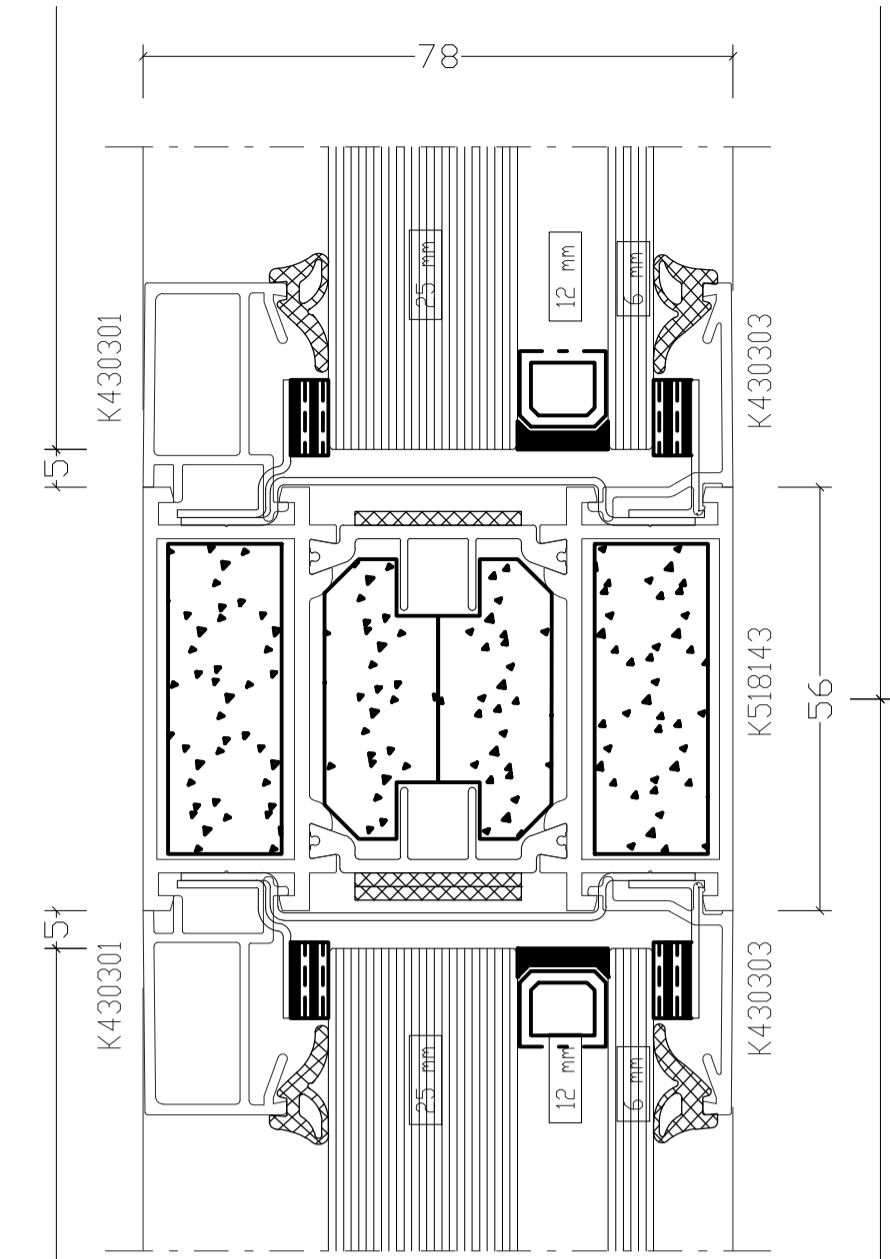

WB.04 - Window Elevation (Exterior View) 1:10@A1

Detail 01 - Head Detail 1:1@A1

Detail 02 - Transome Detail 1:1@A1

Detail 03 - Transome Detail 1:1@A1

Detail 04 - Basel Detail 1:1@A1

North West Elevation 1:100@A1

Detail 05 - Reveal Detail 1:1@A1

Detail 06 - Transome Detail 1:1@A1

- 2x FR60 DGL, FR60 DGL
 43mm 0.36 m² 578 x 629mm
- 1x FR60 DGL, FR60 DGL
 43mm 0.38 m² 578 x 657mm
- 1 120540
- 2 120540

CONDITION DISCHARGE

CONTRACT	SCALE	1:10@A1/1:20@A3
BAPS Cultural Centre 25 Old Gloucester Street WC1N 3AF	DATE	Feb 2025
	DRAWN	MR
	CHECKED	WJB
TITLE	DRAWING No	23165_PL632
Fire- Rated Window Details	REVISION	