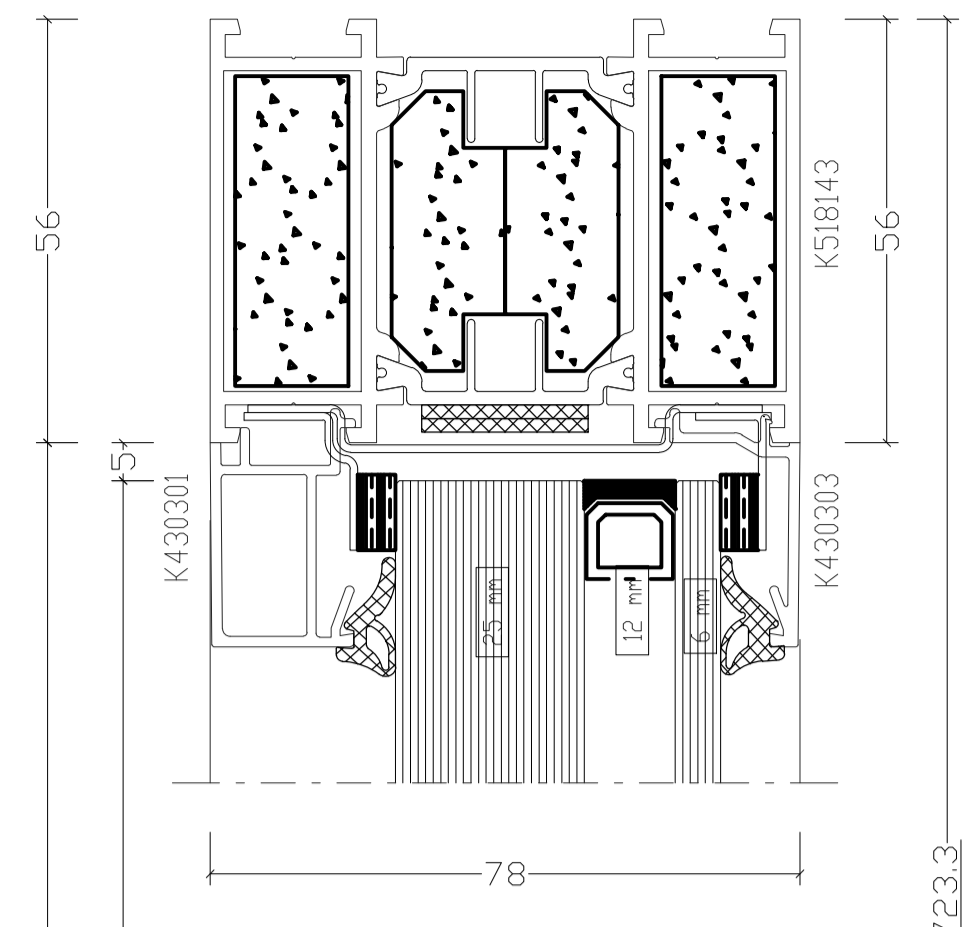

WB.04 - Window Elevation (Exterior View) 1:10@A1

Detail 01 - Head Detail 1:1@A1

Detail 02 - Transome Detail 1:1@A1

Detail 03 - Transome Detail 1:1@A1

Detail 04 - Basel Detail 1:1@A1

North West Elevation 1:100@A1

Detail 05 - Reveal Detail 1:1@A1

Detail 06 - Transome Detail 1:1@A1

- 2x FR60 DGL, FR60 DGL
 43mm 0.36 m² 578 x 629mm
- 1x FR60 DGL, FR60 DGL
 43mm 0.38 m² 578 x 657mm
- 1 120540
- 2 120540

CONDITION DISCHARGE

CONTRACT	SCALE	1:10@A1/1:20@A3
BAPS Cultural Centre 25 Old Gloucester Street WC1N 3AF	DATE	Feb 2025
	DRAWN	MR
	CHECKED	WJB
TITLE	DRAWING No	23165_PL632
Fire- Rated Window Details	REVISION	