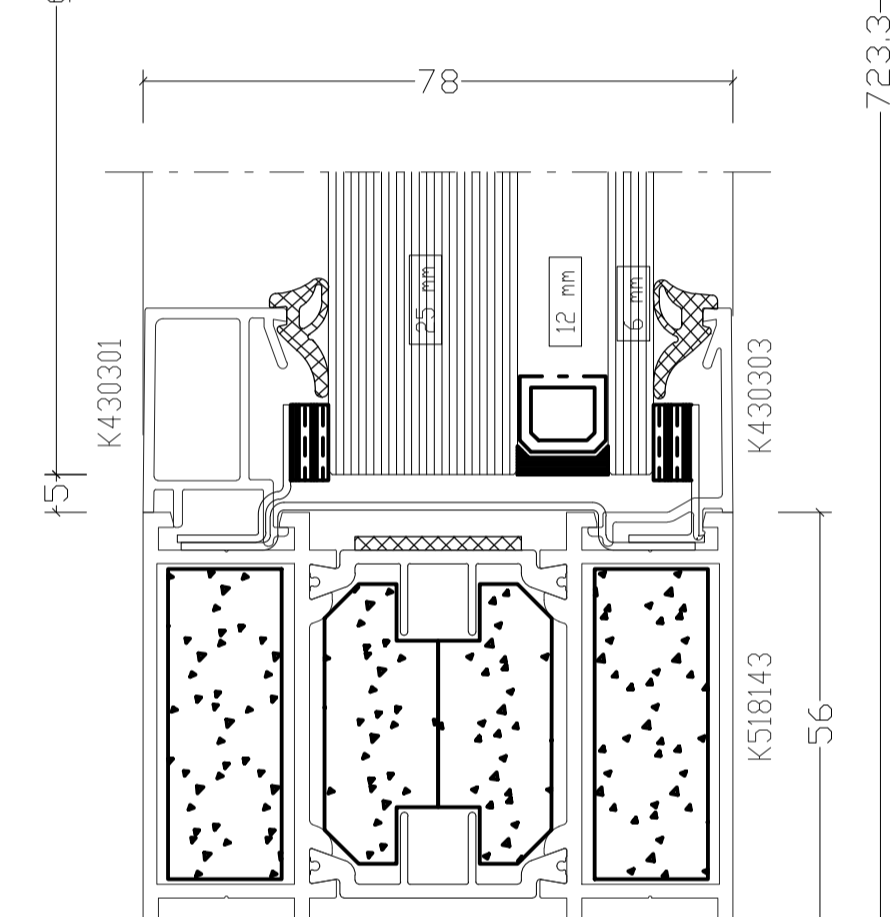

WB.04 - Window Elevation (Exterior View) 1:10@A1

Detail 01 - Head Detail 1:1@A1

Detail 02 - Transome Detail 1:1@A1

Detail 03 - Transome Detail 1:1@A1

Detail 04 - Basel Detail 1:1@A1

North West Elevation 1:100@A1

Detail 05 - Reveal Detail 1:1@A1

Detail 06 - Transome Detail 1:1@A1

- 2x FR60 DGL, FR60 DGL
 43mm 0.36 m² 578 x 629mm
- 1x FR60 DGL, FR60 DGL
 43mm 0.38 m² 578 x 657mm
- 1 120540
- 2 120540

CONDITION DISCHARGE

CONTRACT	SCALE	1:10@A1/1:20@A3
BAPS Cultural Centre 25 Old Gloucester Street WC1N 3AF	DATE	Feb 2025
	DRAWN	MR
	CHECKED	WJB
TITLE	DRAWING No	23165_PL632
Fire- Rated Window Details	REVISION	