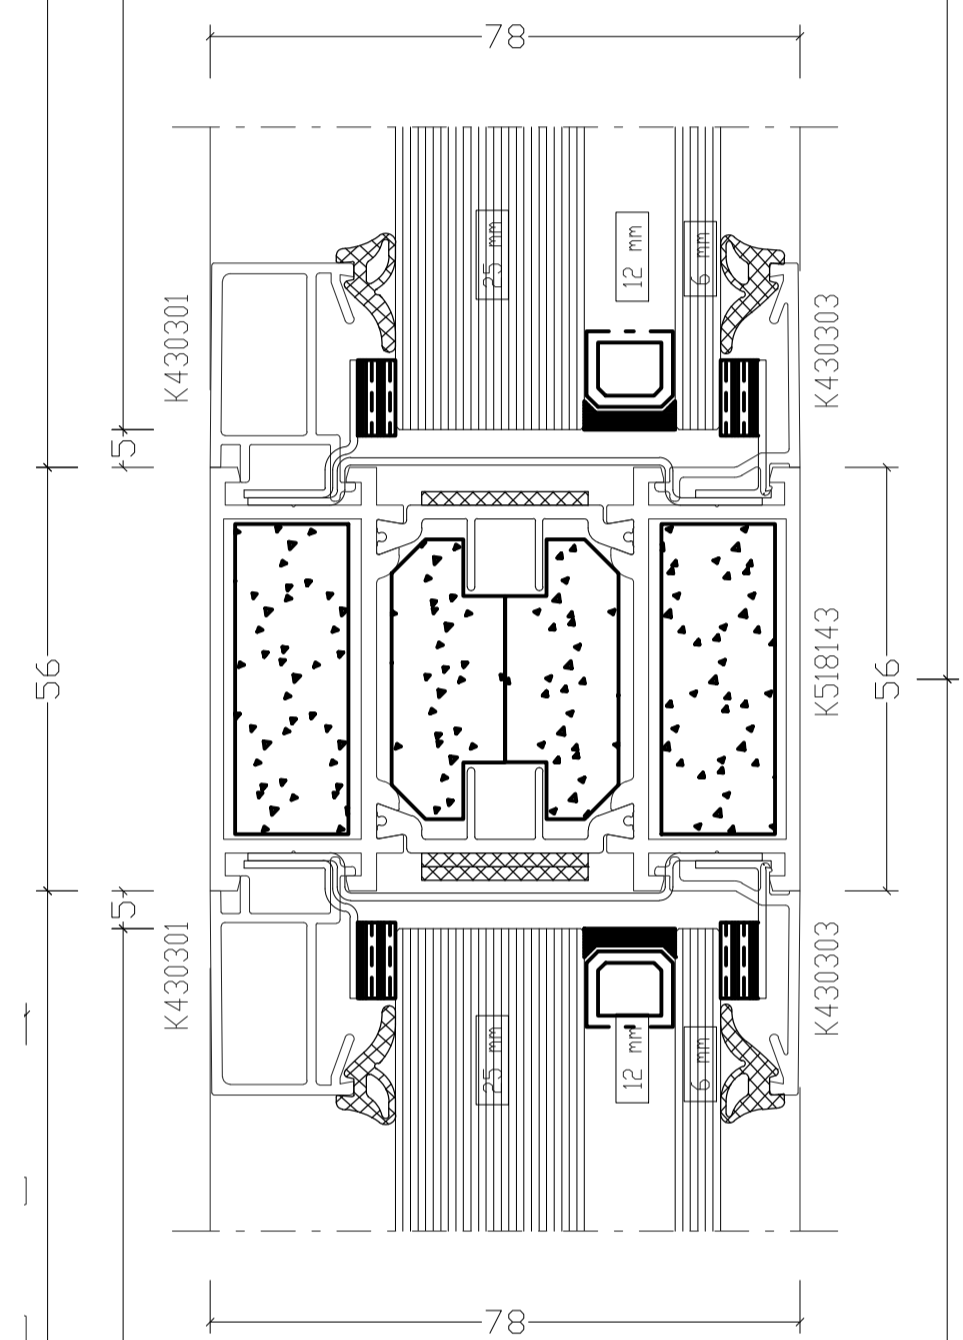

WB.04 - Window Elevation (Exterior View) 1:10@A1

Detail 01 - Head Detail 1:1@A1

Detail 02 - Transome Detail 1:1@A1

Detail 03 - Transome Detail 1:1@A1

Detail 04 - Basel Detail 1:1@A1

North West Elevation 1:100@A1

Detail 05 - Reveal Detail 1:1@A1

Detail 06 - Transome Detail 1:1@A1

- 2x FR60 DGL, FR60 DGL
 43mm 0.36 m² 578 x 629mm
- 1x FR60 DGL, FR60 DGL
 43mm 0.38 m² 578 x 657mm
- 1 120540
- 2 120540

CONDITION DISCHARGE

CONTRACT	SCALE	1:10@A1/1:20@A3
BAPS Cultural Centre 25 Old Gloucester Street WC1N 3AF	DATE	Feb 2025
	DRAWN	MR
	CHECKED	WJB
TITLE	DRAWING No	23165_PL632
Fire- Rated Window Details	REVISION	