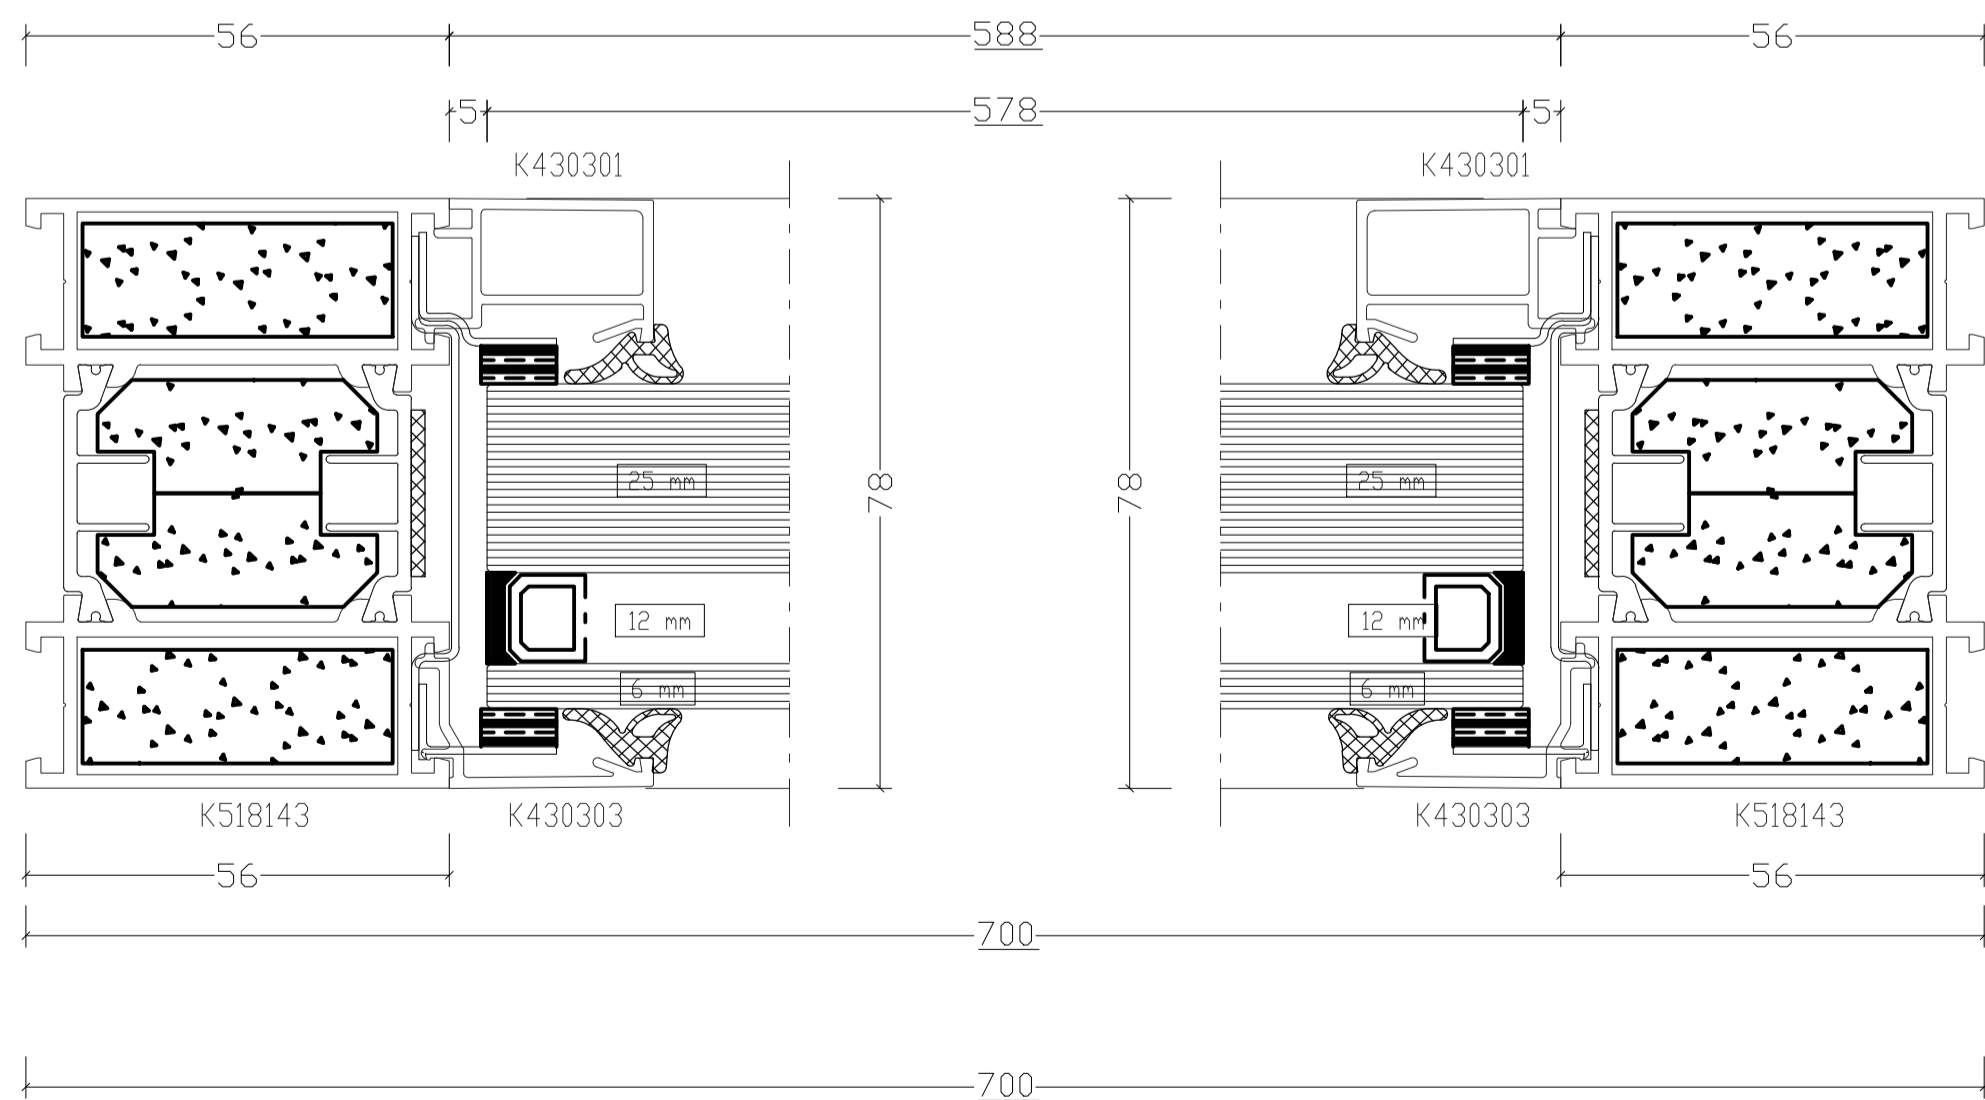

WB.04 - Window Elevation (Exterior View) 1:10@A1

Detail 01 - Head Detail 1:1@A1

Detail 02 - Transome Detail 1:1@A1

Detail 03 - Transome Detail 1:1@A1

Detail 04 - Basel Detail 1:1@A1

North West Elevation 1:100@A1

Detail 05 - Reveal Detail 1:1@A1

Detail 06 - Transome Detail 1:1@A1

- 2x FR60 DGL, FR60 DGL
 43mm 0.36 m² 578 x 629mm
- 1x FR60 DGL, FR60 DGL
 43mm 0.38 m² 578 x 657mm
- 1 120540
- 2 120540

CONDITION DISCHARGE

CONTRACT	SCALE	1:10@A1/1:20@A3
BAPS Cultural Centre 25 Old Gloucester Street WC1N 3AF	DATE	Feb 2025
	DRAWN	MR
	CHECKED	WJB
TITLE	DRAWING No	23165_PL632
Fire- Rated Window Details	REVISION	