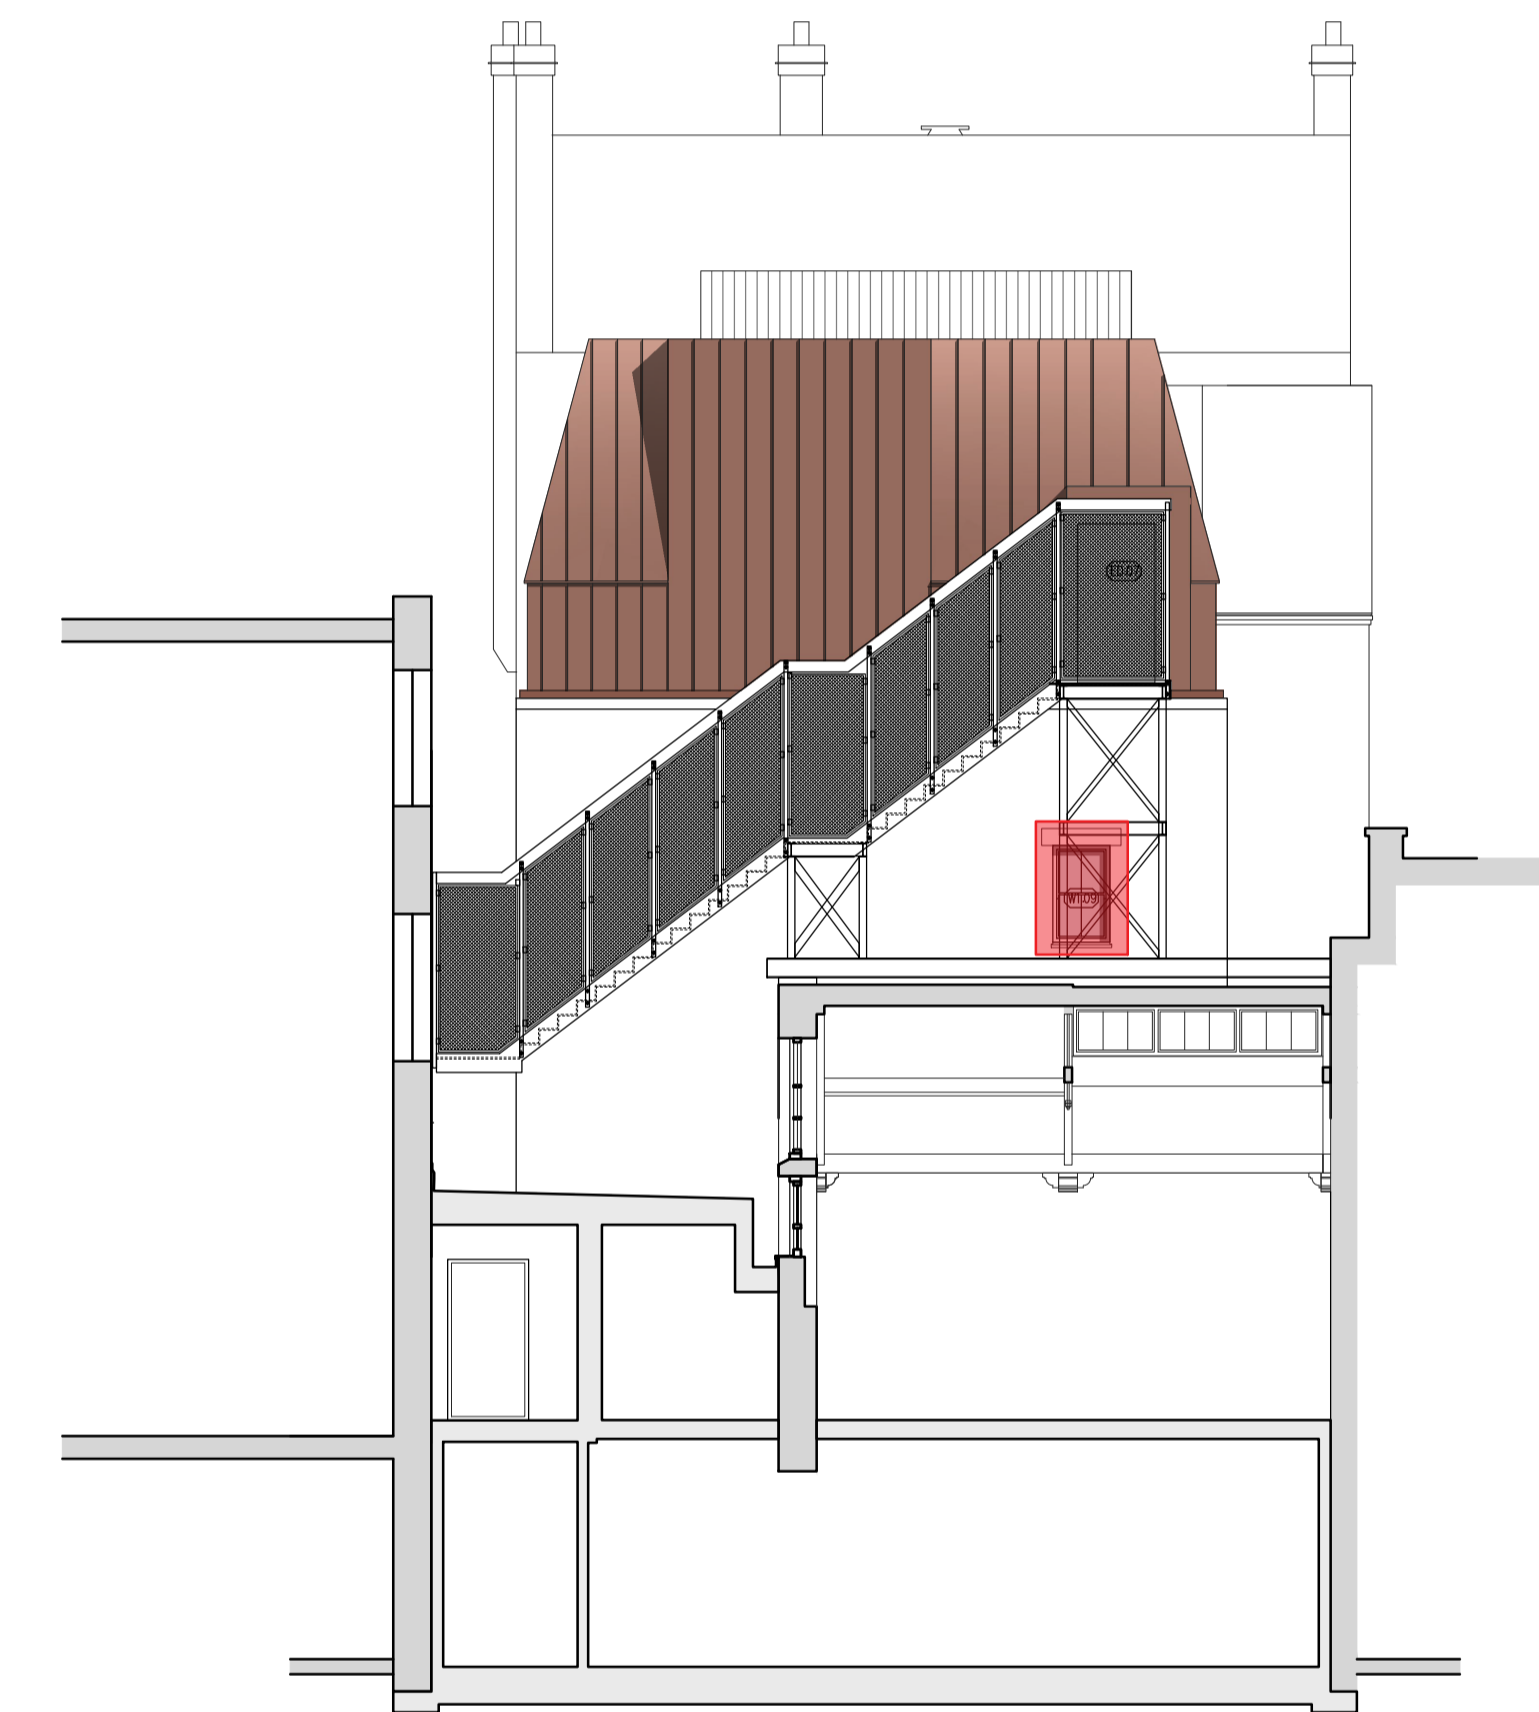

Detail 01 - Head Detail 1:1@A1

Detail 02 - Transome Detail 1:1@A1

1x FR60 DGU, FR60 DGU  
 43mm 0.72 m² 628 x 1153mm  
 1 120540

W1.09 - Window Elevation (Exterior View)  
 1:10@A1

Detail 03 - Reveal Detail 1:1@A1

Detail 04 - Transome Detail 1:1@A1

Detail 05 - Transome Detail 1:1@A1

Detail 06 - Transome Detail 1:1@A1

South West Elevation 1:100@A1

## CONDITION DISCHARGE

CONTRACT	SCALE	1:10@A1/1:20@A3
BAPS Cultural Centre 25 Old Gloucester Street WC1N 3AF	DATE	Feb 2025
	DRAWN	MR
	CHECKED	WJB
TITLE	DRAWING No	23165_PL627
Fire- Rated Window Details	REVISION	