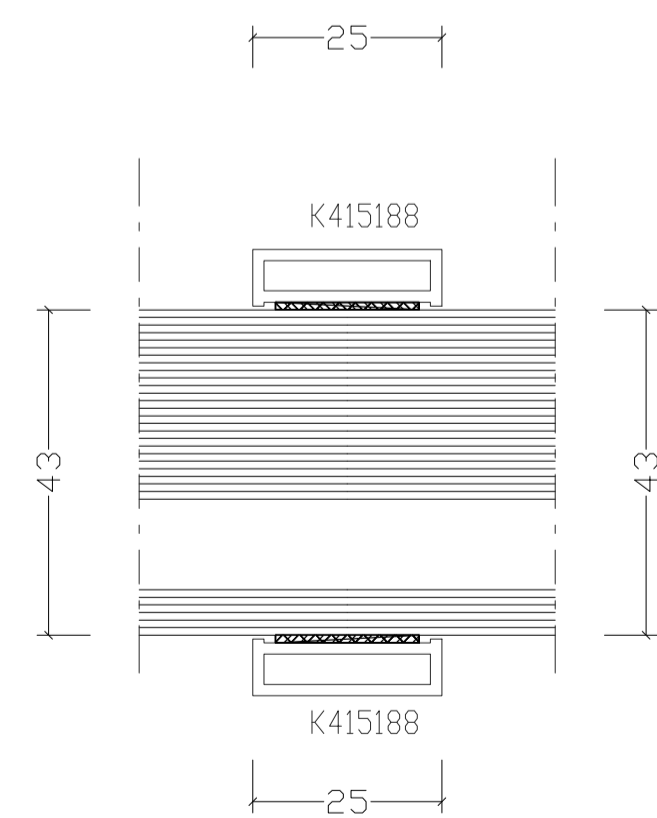

Detail 01 - Head Detail 1:1@A1

Detail 02 - Transome Detail 1:1@A1

1x FR60 DGU, FR60 DGU  
 43mm 0.72 m² 628 x 1153mm  
 1 120540

W1.09 - Window Elevation (Exterior View)  
 1:10@A1

Detail 03 - Reveal Detail 1:1@A1

Detail 04 - Transome Detail 1:1@A1

Detail 05 - Transome Detail 1:1@A1

Detail 06 - Transome Detail 1:1@A1

South West Elevation 1:100@A1

## CONDITION DISCHARGE

CONTRACT	SCALE	1:10@A1/1:20@A3
BAPS Cultural Centre 25 Old Gloucester Street WC1N 3AF	DATE	Feb 2025
	DRAWN	MR
	CHECKED	WJB
TITLE	DRAWING No	23165_PL627
Fire- Rated Window Details	REVISION	