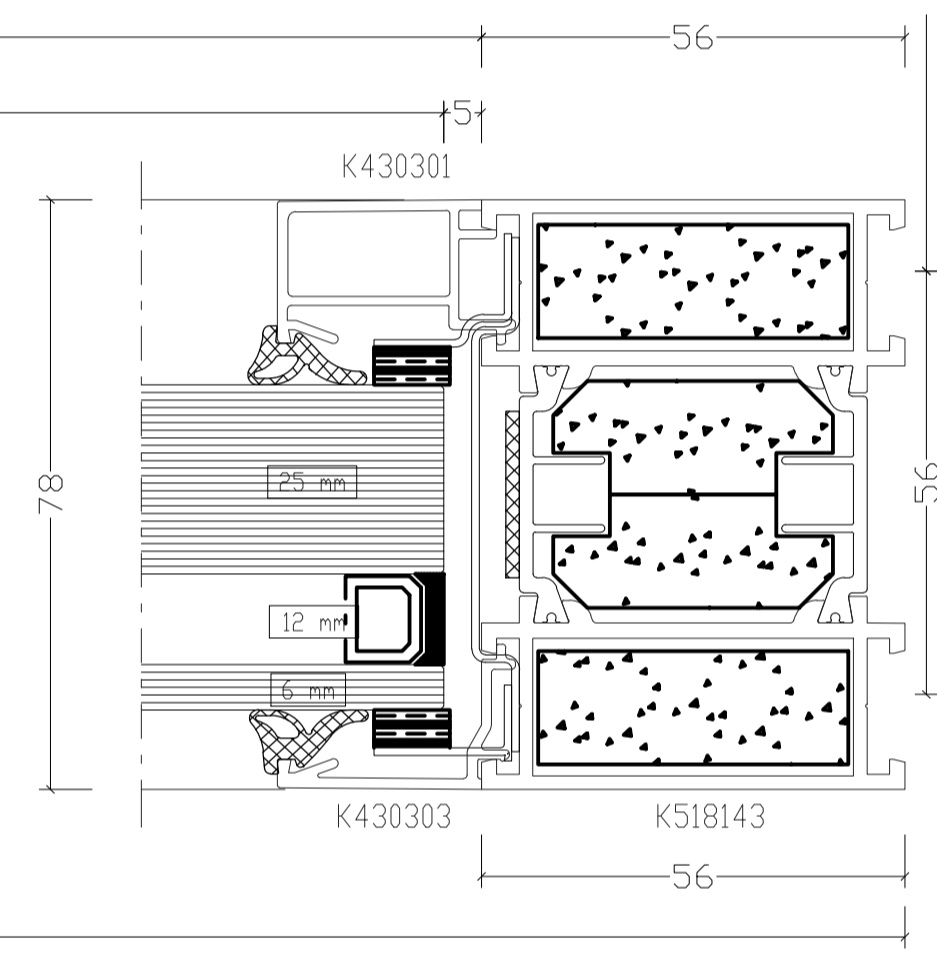

Detail 01 - Head Detail 1:1@A1

Detail 02 - Transome Detail 1:1@A1

1x FR60 DGU, FR60 DGU  
 43mm 0.72 m² 628 x 1153mm  
 1 120540

W1.09 - Window Elevation (Exterior View)  
 1:10@A1

Detail 03 - Reveal Detail 1:1@A1

Detail 04 - Transome Detail 1:1@A1

Detail 05 - Transome Detail 1:1@A1

Detail 06 - Transome Detail 1:1@A1

South West Elevation 1:100@A1

## CONDITION DISCHARGE

CONTRACT	SCALE	1:10@A1/1:20@A3
BAPS Cultural Centre 25 Old Gloucester Street WC1N 3AF	DATE	Feb 2025
	DRAWN	MR
	CHECKED	WJB
TITLE	DRAWING No	23165_PL627
Fire- Rated Window Details	REVISION	