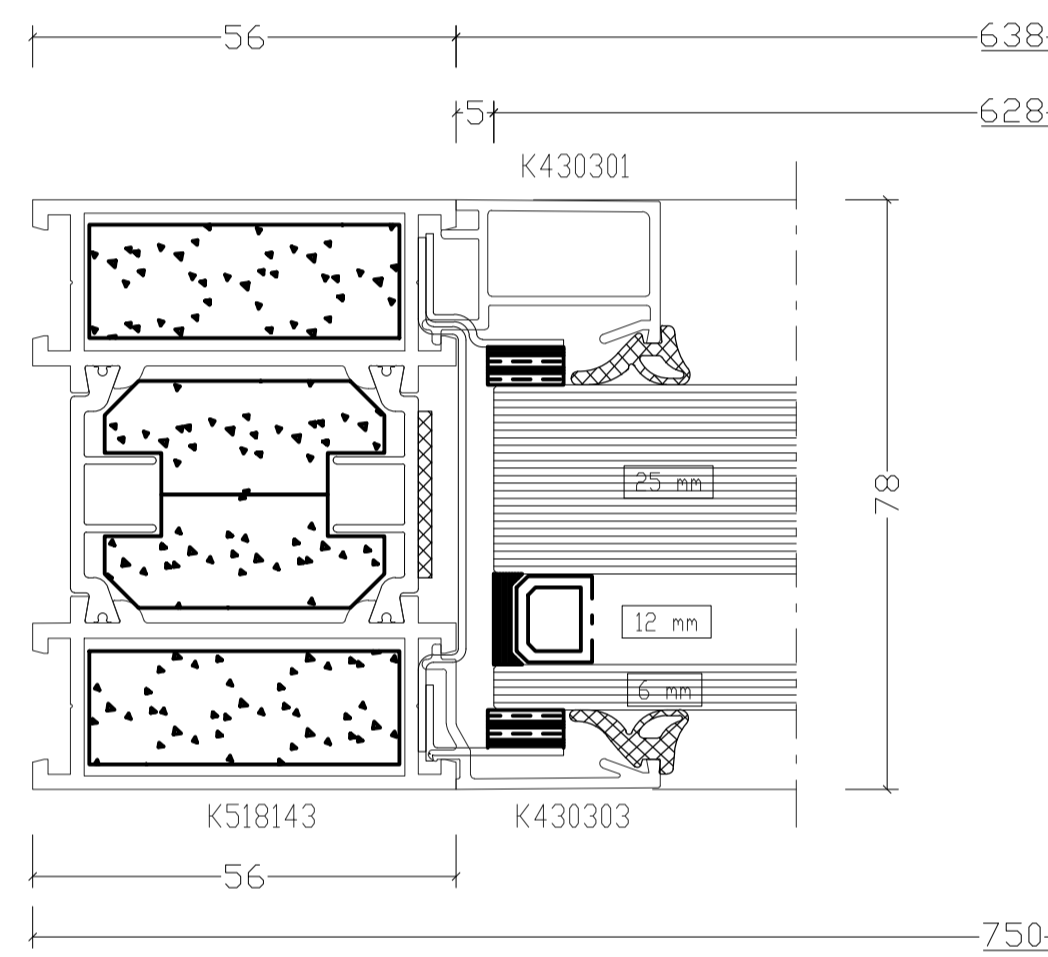

Detail 01 - Head Detail 1:1@A1

Detail 02 - Transome Detail 1:1@A1

1x FR60 DGU, FR60 DGU  
 43mm 0.72 m² 628 x 1153mm  
 1 120540

W1.09 - Window Elevation (Exterior View)  
 1:10@A1

Detail 03 - Reveal Detail 1:1@A1

Detail 04 - Transome Detail 1:1@A1

Detail 05 - Transome Detail 1:1@A1

Detail 06 - Transome Detail 1:1@A1

South West Elevation 1:100@A1

## CONDITION DISCHARGE

CONTRACT	SCALE	1:10@A1/1:20@A3
BAPS Cultural Centre 25 Old Gloucester Street WC1N 3AF	DATE	Feb 2025
	DRAWN	MR
	CHECKED	WJB
TITLE	DRAWING No	23165_PL627
Fire- Rated Window Details	REVISION	