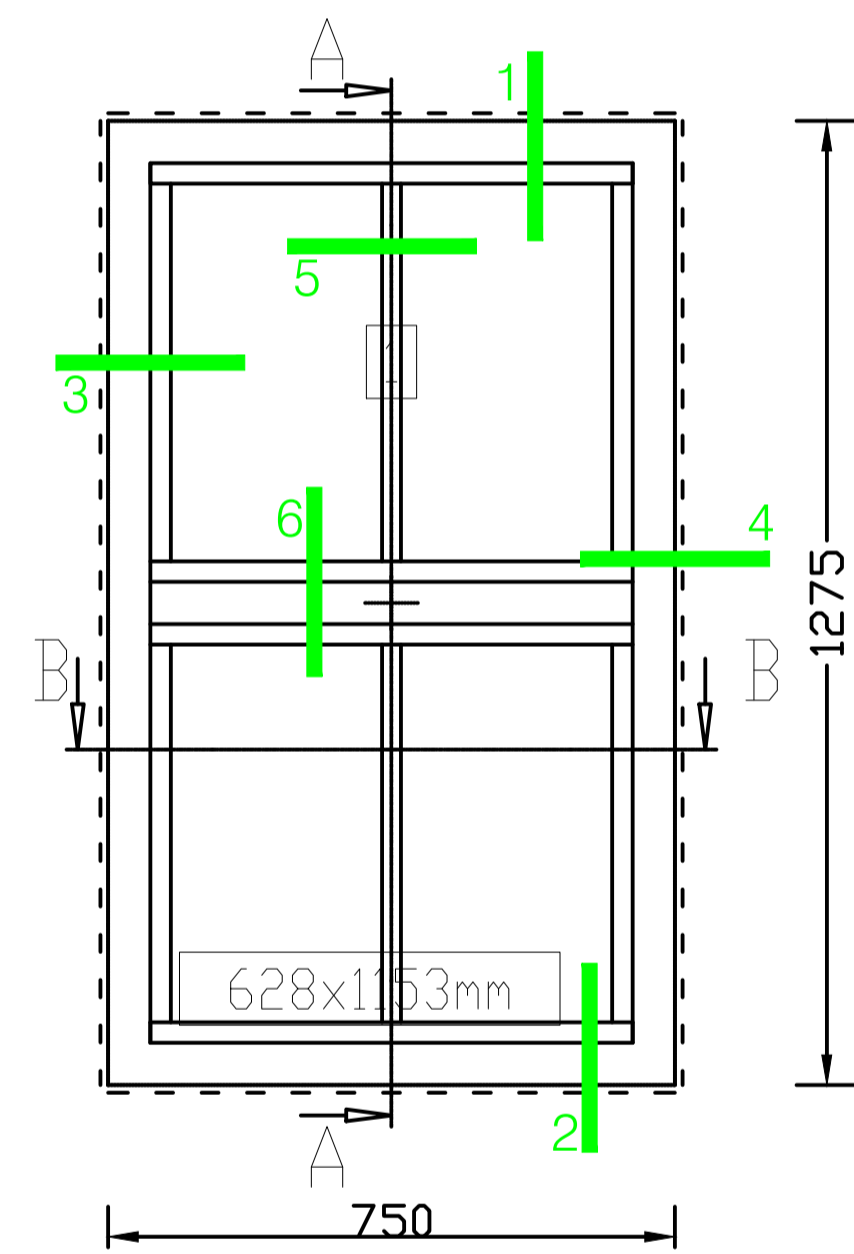

Detail 01 - Head Detail 1:1@A1

Detail 02 - Transome Detail 1:1@A1

1x FR60 DGU, FR60 DGU  
 43mm 0.72 m² 628 x 1153mm  
 1 120540

W1.09 - Window Elevation (Exterior View)  
 1:10@A1

Detail 03 - Reveal Detail 1:1@A1

Detail 04 - Transome Detail 1:1@A1

Detail 05 - Transome Detail 1:1@A1

Detail 06 - Transome Detail 1:1@A1

South West Elevation 1:100@A1

## CONDITION DISCHARGE

CONTRACT	SCALE	1:10@A1/1:20@A3
BAPS Cultural Centre 25 Old Gloucester Street WC1N 3AF	DATE	Feb 2025
	DRAWN	MR
	CHECKED	WJB
TITLE	DRAWING No	23165_PL627
Fire- Rated Window Details	REVISION	