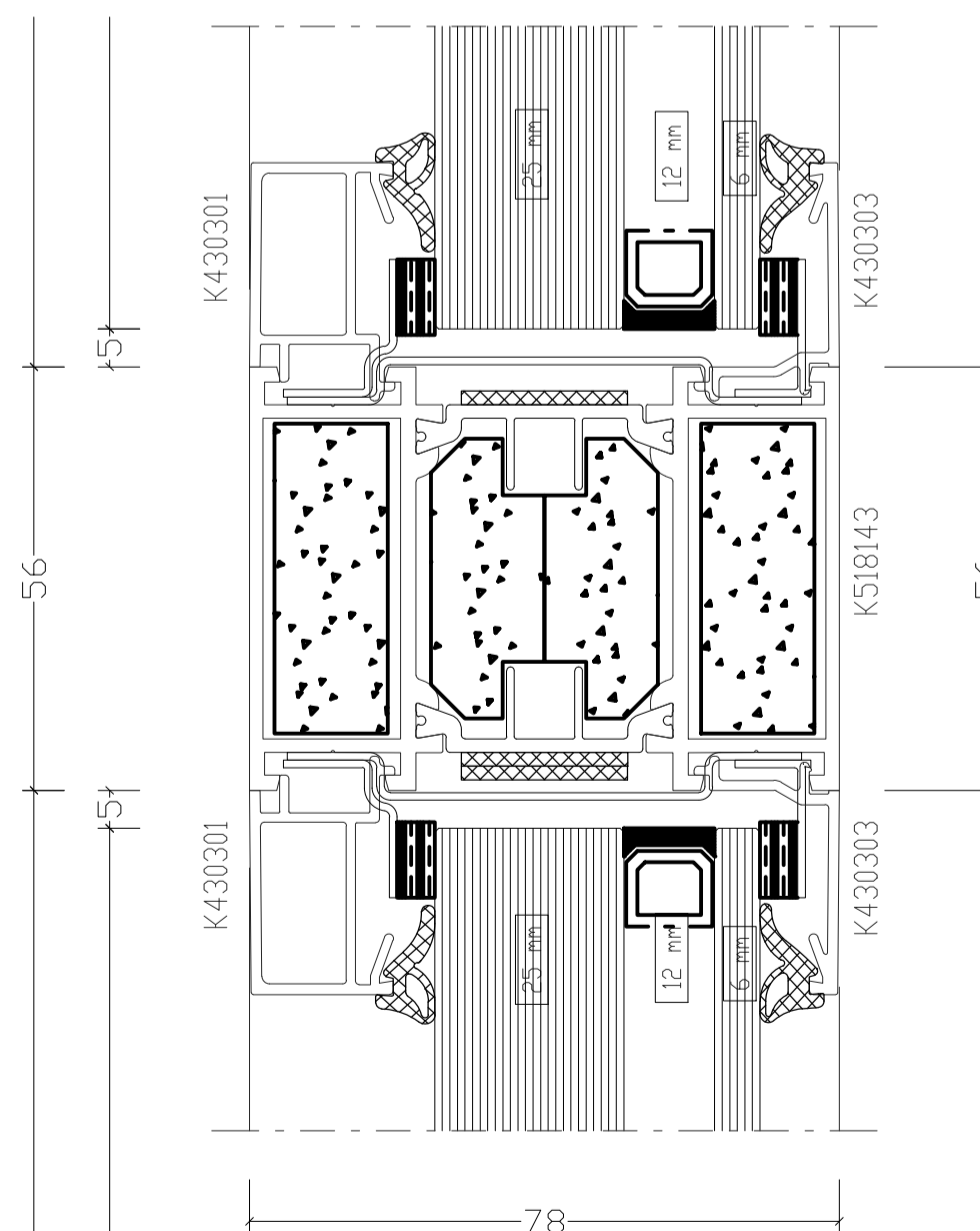

Detail 01 - Head Detail 1:1@A1

Detail 02 - Transome Detail 1:1@A1

1x FR60 DGU, FR60 DGU  
 43mm 0.72 m² 628 x 1153mm  
 1 120540

W1.09 - Window Elevation (Exterior View)  
 1:10@A1

Detail 03 - Reveal Detail 1:1@A1

Detail 04 - Transome Detail 1:1@A1

Detail 05 - Transome Detail 1:1@A1

Detail 06 - Transome Detail 1:1@A1

South West Elevation 1:100@A1

## CONDITION DISCHARGE

CONTRACT	SCALE	1:10@A1/1:20@A3
BAPS Cultural Centre 25 Old Gloucester Street WC1N 3AF	DATE	Feb 2025
	DRAWN	MR
	CHECKED	WJB
TITLE	DRAWING No	23165_PL627
Fire- Rated Window Details	REVISION	