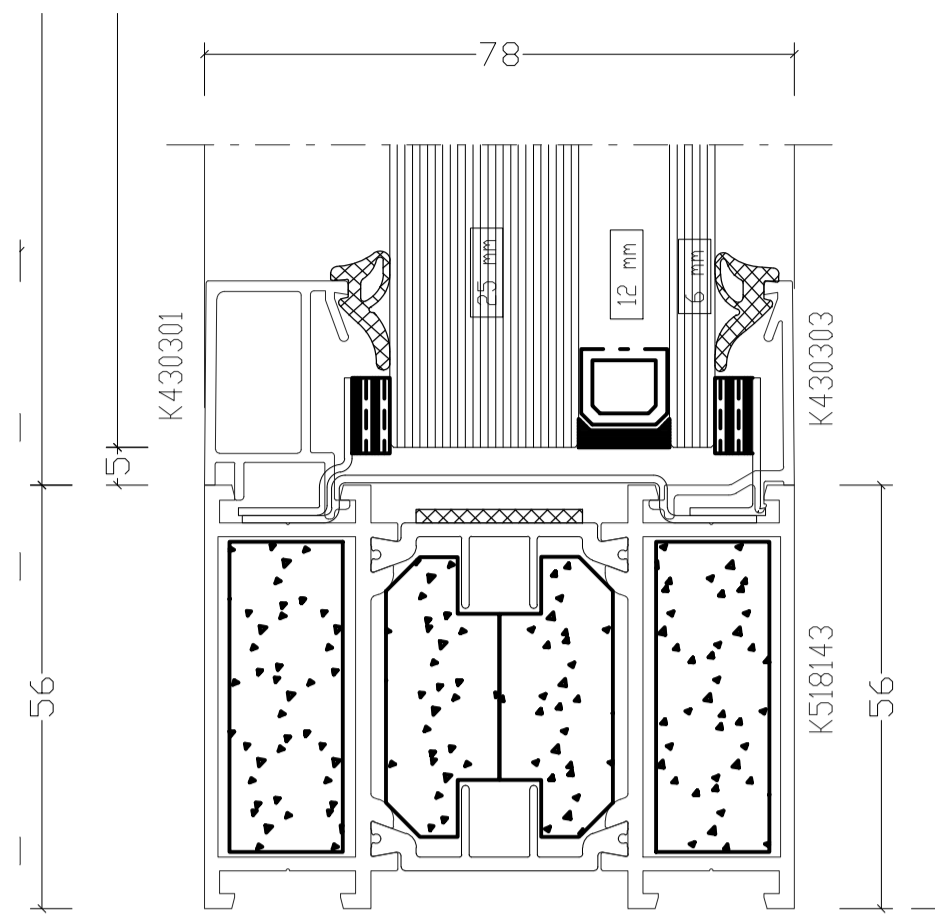

Detail 01 - Head Detail 1:1@A1

Detail 02 - Transome Detail 1:1@A1

1x FR60 DGU, FR60 DGU  
 43mm 0.72 m² 628 x 1153mm  
 1 120540

W1.09 - Window Elevation (Exterior View)  
 1:10@A1

Detail 03 - Reveal Detail 1:1@A1

Detail 04 - Transome Detail 1:1@A1

Detail 05 - Transome Detail 1:1@A1

Detail 06 - Transome Detail 1:1@A1

South West Elevation 1:100@A1

## CONDITION DISCHARGE

CONTRACT	SCALE	1:10@A1/1:20@A3
BAPS Cultural Centre 25 Old Gloucester Street WC1N 3AF	DATE	Feb 2025
	DRAWN	MR
	CHECKED	WJB
TITLE	DRAWING No	23165_PL627
Fire- Rated Window Details	REVISION	