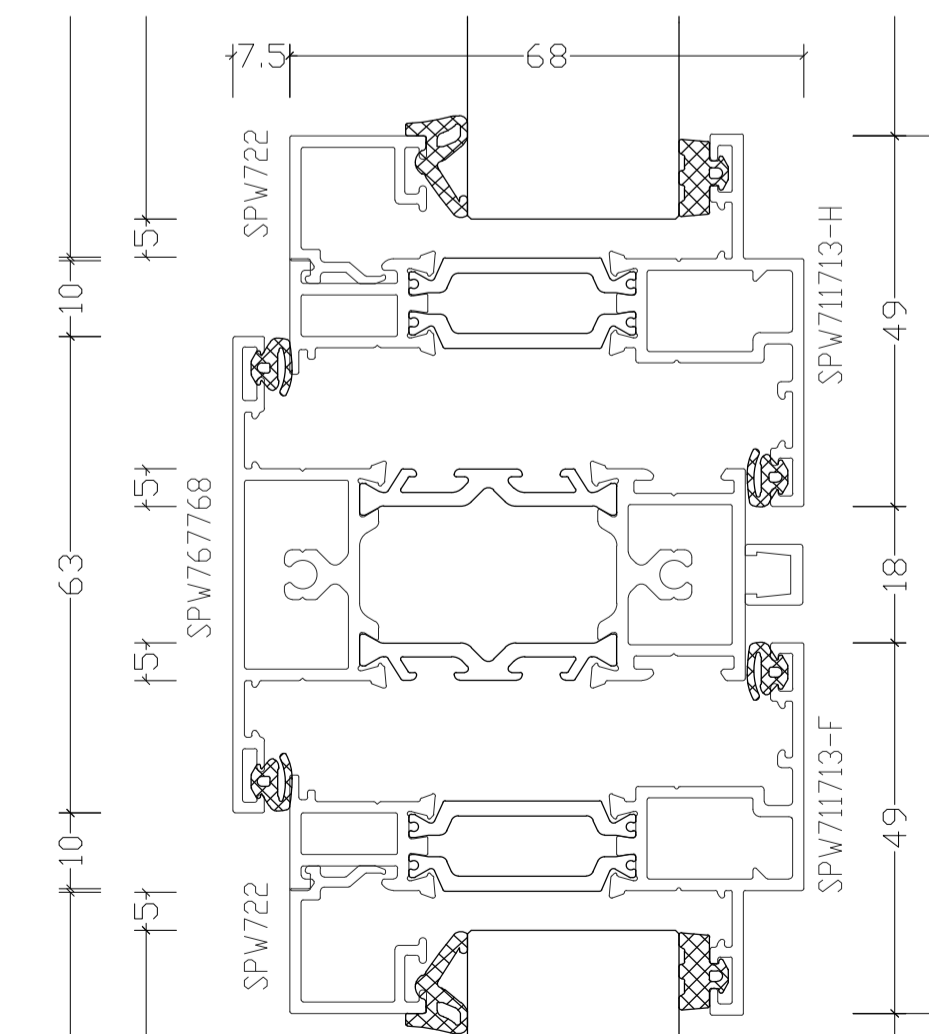

W2.02 - Window Elevation (Exterior View) 1:10@A1 W2.02 - Section (A-A) 1:10@A1

North West Elevation 1:100@A1

W2.02 - Plan (B-B) 1:10@A1

Detail 01 - Reveal Detail 1:1@A1

Detail 02 - Basel Detail 1:1@A1

Detail 03 - Head Detail 1:1@A1

Detail 04 - Transome Detail 1:1@A1

CONDITION DISCHARGE	
CONTRACT	SCALE 1:10@A1/1:20@A3
BAPS Cultural Centre	DATE Feb 2025
25 Old Gloucester Street	DRAWN MR
WC1N 3AF	CHECKED WJB
TITLE	DRAWING No
Window Details	23165_PL617
	REVISION