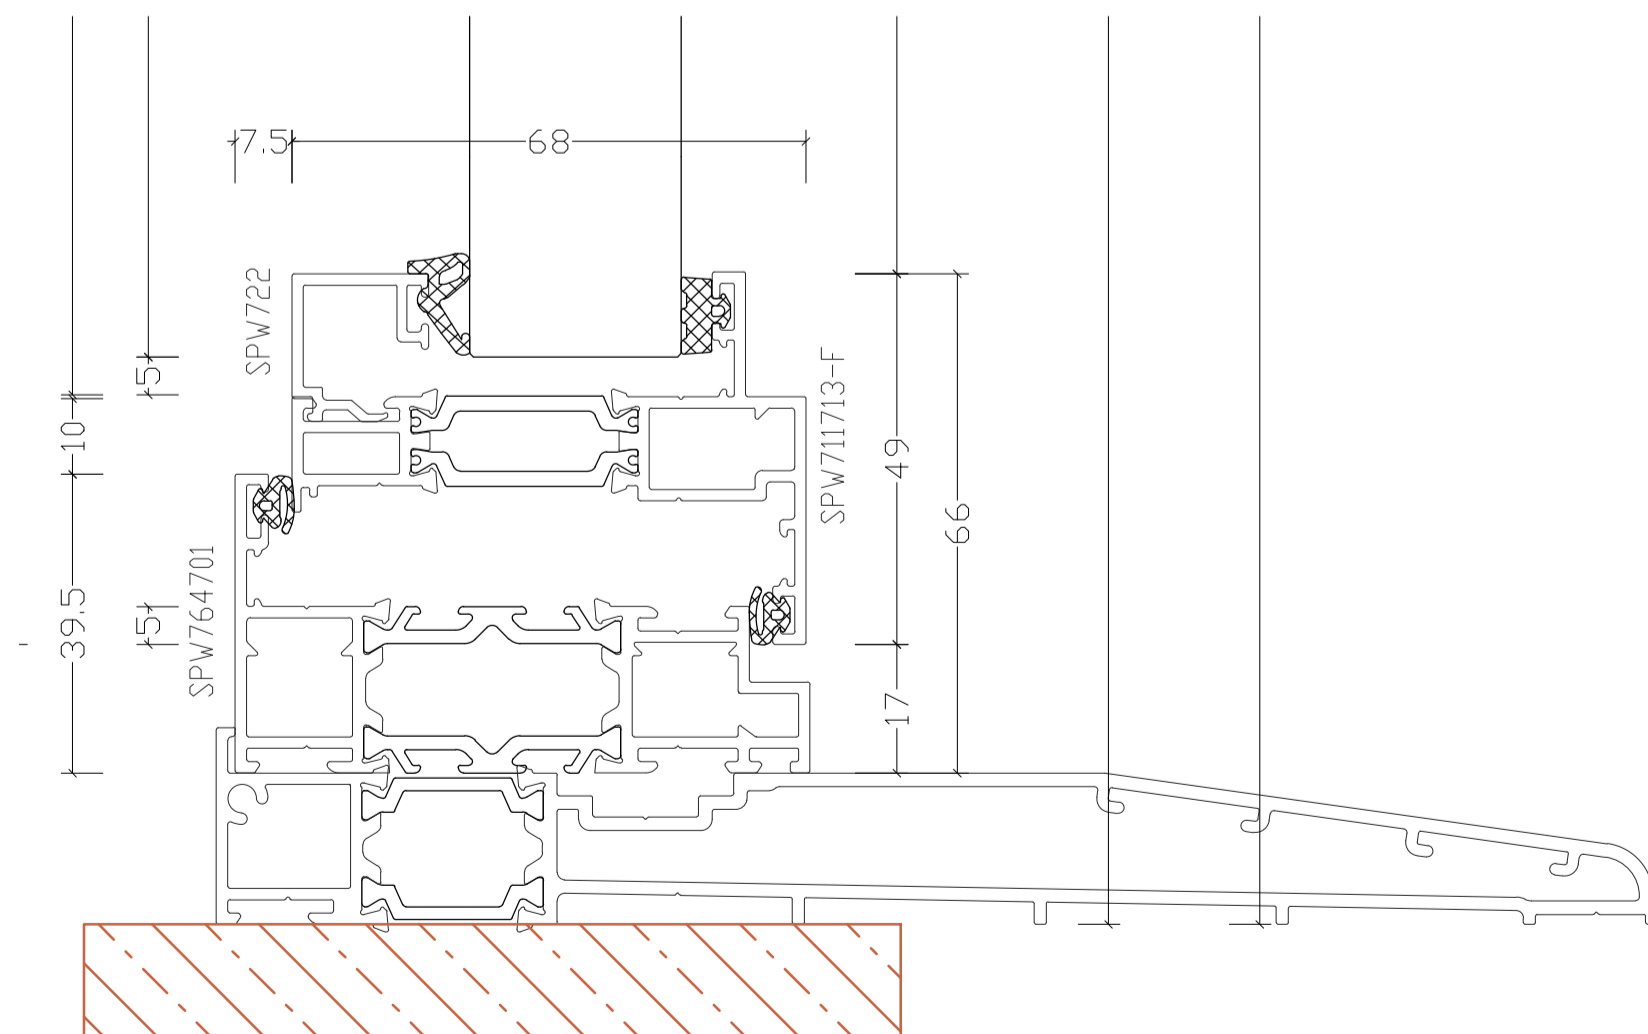

W2.02 - Window Elevation (Exterior View) 1:10@A1 W2.02 - Section (A-A) 1:10@A1

North West Elevation 1:100@A1

W2.02 - Plan (B-B) 1:10@A1

Detail 01 - Reveal Detail 1:1@A1

Detail 02 - Basel Detail 1:1@A1

Detail 03 - Head Detail 1:1@A1

Detail 04 - Transome Detail 1:1@A1

CONDITION DISCHARGE	
CONTRACT	SCALE 1:10@A1/1:20@A3
BAPS Cultural Centre	DATE Feb 2025
25 Old Gloucester Street	DRAWN MR
WC1N 3AF	CHECKED WJB
TITLE	DRAWING No
Window Details	23165_PL617
	REVISION