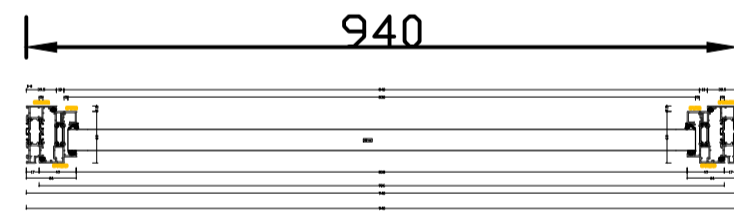

W2.02 - Window Elevation (Exterior View) 1:10@A1 W2.02 - Section (A-A) 1:10@A1

North West Elevation 1:100@A1

W2.02 - Plan (B-B) 1:10@A1

Detail 01 - Reveal Detail 1:1@A1

Detail 02 - Basel Detail 1:1@A1

Detail 03 - Head Detail 1:1@A1

Detail 04 - Transome Detail 1:1@A1

CONDITION DISCHARGE	
CONTRACT	SCALE 1:10@A1/1:20@A3
BAPS Cultural Centre	DATE Feb 2025
25 Old Gloucester Street	DRAWN MR
WC1N 3AF	CHECKED WJB
TITLE	DRAWING No
Window Details	23165_PL617
	REVISION