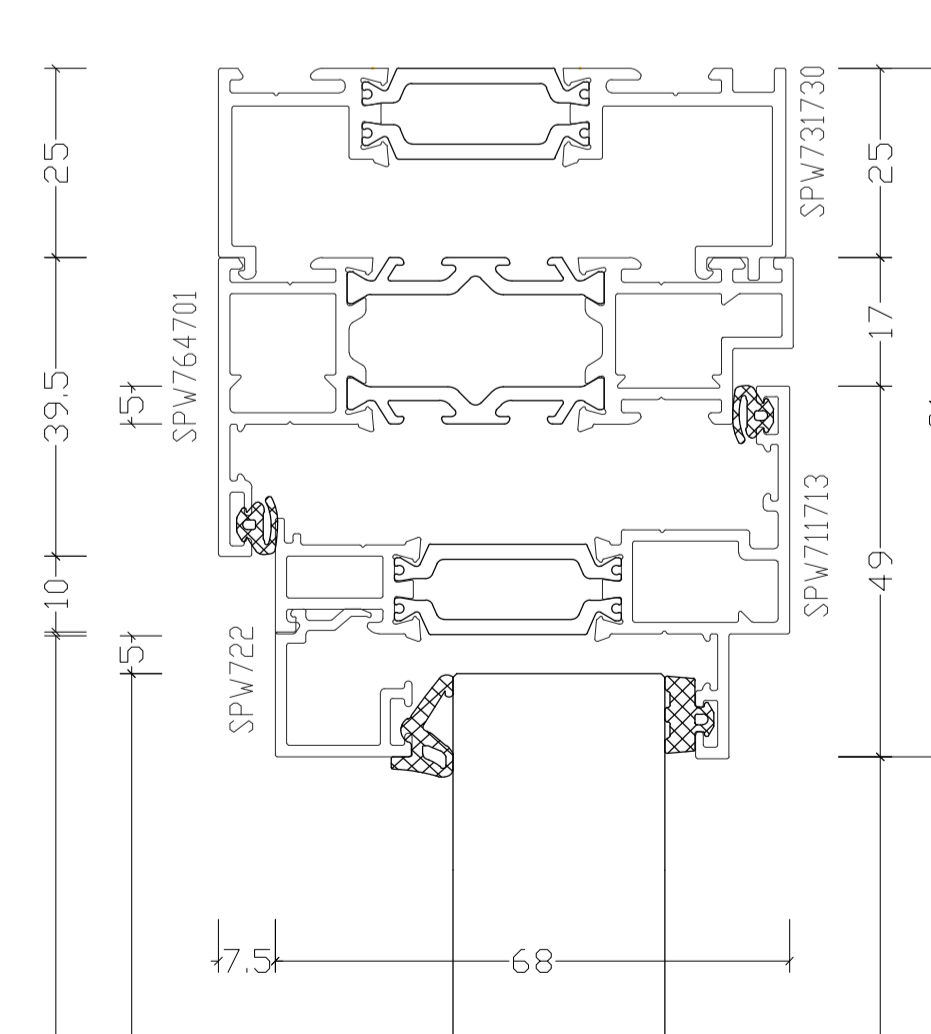

W2.02 - Window Elevation (Exterior View) 1:10@A1 W2.02 - Section (A-A) 1:10@A1

North West Elevation 1:100@A1

W2.02 - Plan (B-B) 1:10@A1

Detail 01 - Reveal Detail 1:1@A1

Detail 02 - Basel Detail 1:1@A1

Detail 03 - Head Detail 1:1@A1

Detail 04 - Transome Detail 1:1@A1

CONDITION DISCHARGE	
CONTRACT	SCALE 1:10@A1/1:20@A3
BAPS Cultural Centre	DATE Feb 2025
25 Old Gloucester Street	DRAWN MR
WC1N 3AF	CHECKED WJB
TITLE	DRAWING No
Window Details	23165_PL617
	REVISION