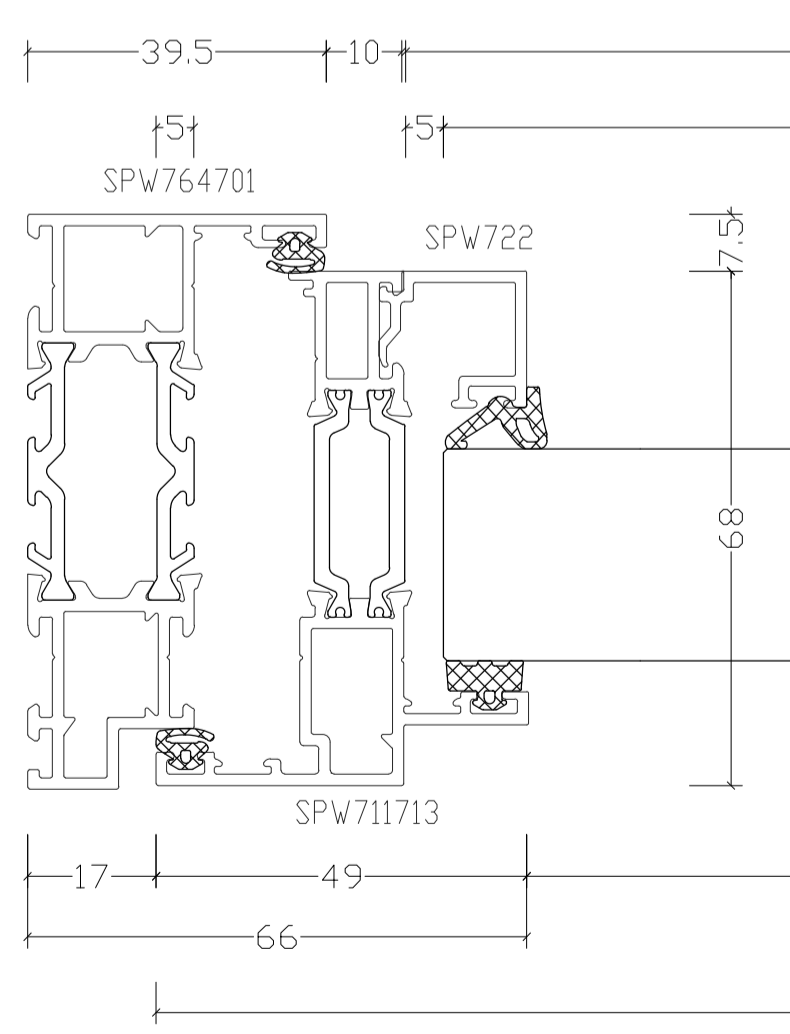

W2.02 - Window Elevation (Exterior View) 1:10@A1 W2.02 - Section (A-A) 1:10@A1

North West Elevation 1:100@A1

W2.02 - Plan (B-B) 1:10@A1

Detail 01 - Reveal Detail 1:1@A1

Detail 02 - Basel Detail 1:1@A1

Detail 03 - Head Detail 1:1@A1

Detail 04 - Transome Detail 1:1@A1

CONDITION DISCHARGE	
CONTRACT	SCALE 1:10@A1/1:20@A3
BAPS Cultural Centre	DATE Feb 2025
25 Old Gloucester Street	DRAWN MR
WC1N 3AF	CHECKED WJB
TITLE	DRAWING No
Window Details	23165_PL617
	REVISION