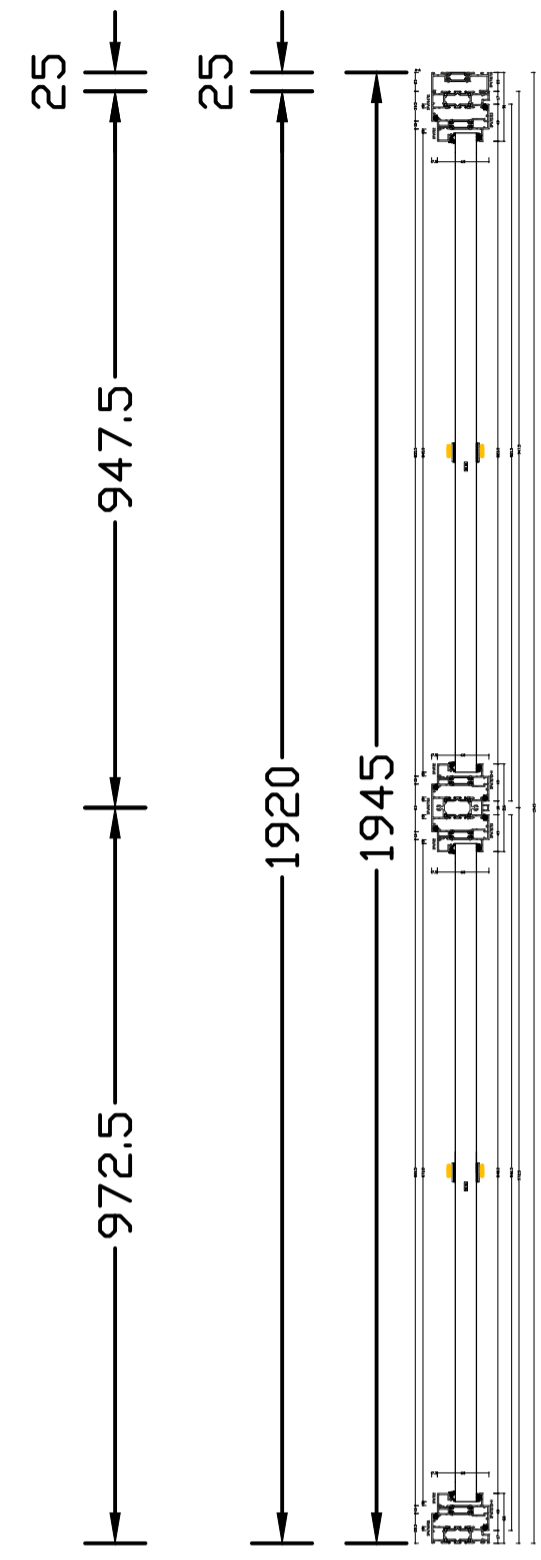

W1.08 - Window Elevation (Exterior View) 1:10@A1

W1.08 - Section (A-A) 1:10@A1

South East Elevation 1:100@A1

W1.08 - Plan (B-B) 1:10@A1

Detail 01 - Reveal Detail 1:1@A1

Detail 02 - Basel Detail 1:1@A1

Detail 03 - Head Detail 1:1@A1

Detail 04 - Transome Detail 1:1@A1

Detail 05 - Transome Detail 1:1@A1

CONDITION DISCHARGE

CONTRACT	SCALE	1:10@A1/1:20@A3
BAPS Cultural Centre	DATE	Feb 2025
25 Old Gloucester Street	DRAWN	MR
WC1N 3AF	CHECKED	WJB
TITLE	DRAWING No	23165_PL615
Window Details	REVISION	