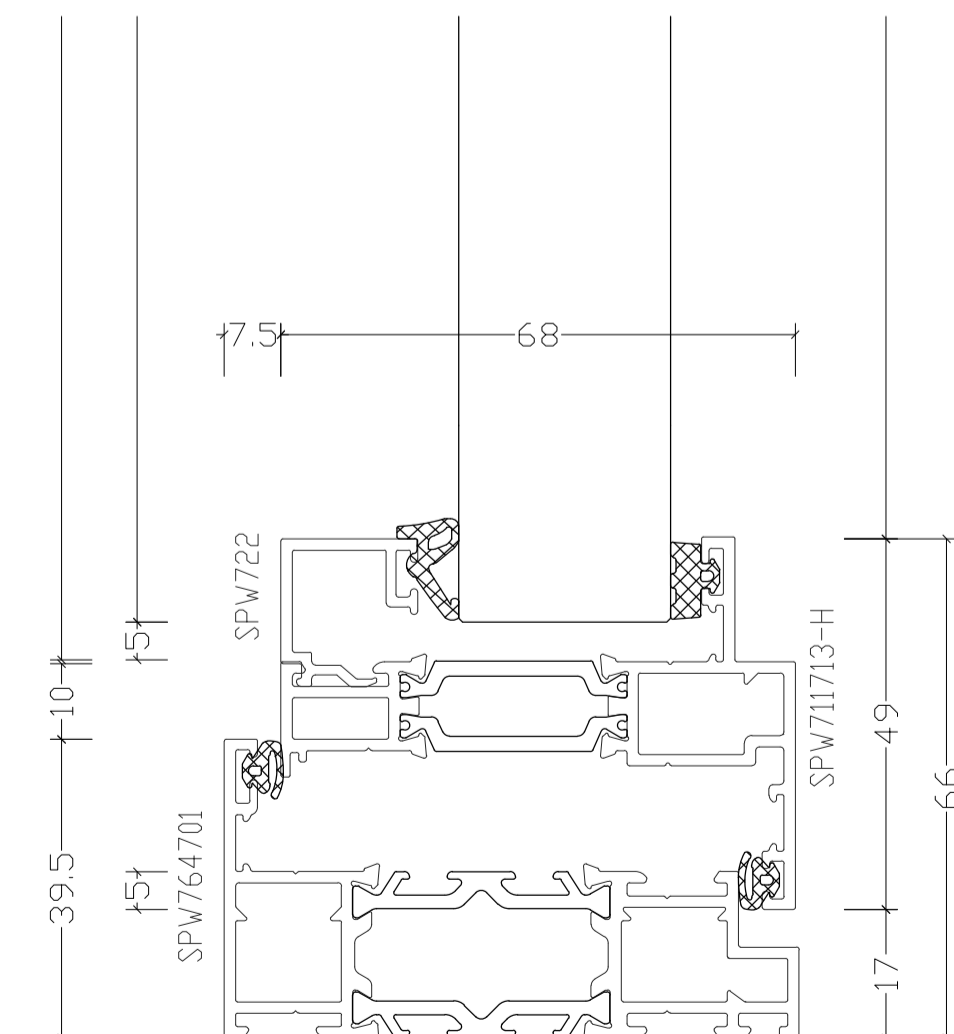

W1.08 - Window Elevation (Exterior View) 1:10@A1

W1.08 - Section (A-A) 1:10@A1

South East Elevation 1:100@A1

W1.08 - Plan (B-B) 1:10@A1

Detail 01 - Reveal Detail 1:1@A1

Detail 02 - Basel Detail 1:1@A1

Detail 03 - Head Detail 1:1@A1

Detail 04 - Transome Detail 1:1@A1

Detail 05 - Transome Detail 1:1@A1

CONDITION DISCHARGE

CONTRACT	SCALE	1:10@A1/1:20@A3
BAPS Cultural Centre	DATE	Feb 2025
25 Old Gloucester Street	DRAWN	MR
WC1N 3AF	CHECKED	WJB
TITLE	DRAWING No	23165_PL615
Window Details	REVISION	