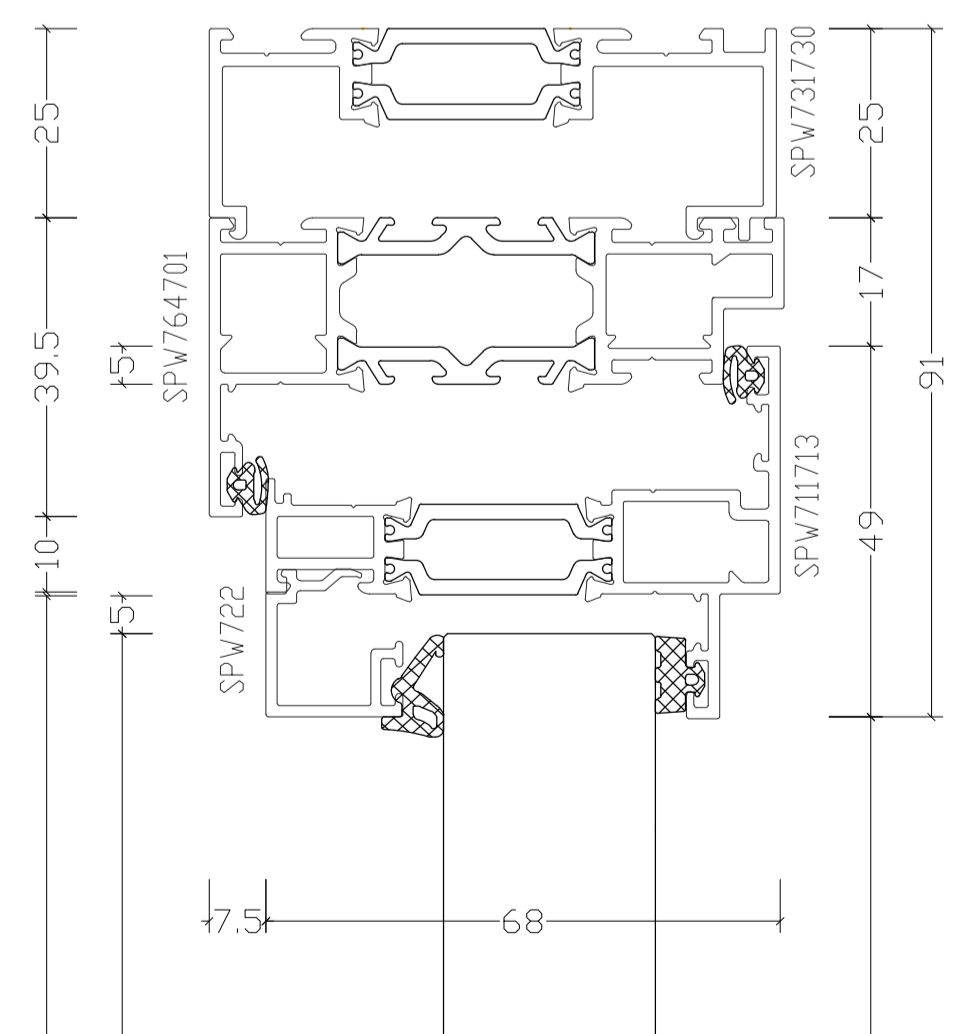

W1.08 - Window Elevation (Exterior View) 1:10@A1

W1.08 - Section (A-A) 1:10@A1

South East Elevation 1:100@A1

W1.08 - Plan (B-B) 1:10@A1

Detail 01 - Reveal Detail 1:1@A1

Detail 02 - Basel Detail 1:1@A1

Detail 03 - Head Detail 1:1@A1

Detail 04 - Transome Detail 1:1@A1

Detail 05 - Transome Detail 1:1@A1

CONDITION DISCHARGE

CONTRACT	SCALE	1:10@A1/1:20@A3
BAPS Cultural Centre	DATE	Feb 2025
25 Old Gloucester Street	DRAWN	MR
WC1N 3AF	CHECKED	WJB
TITLE	DRAWING No	23165_PL615
Window Details	REVISION	