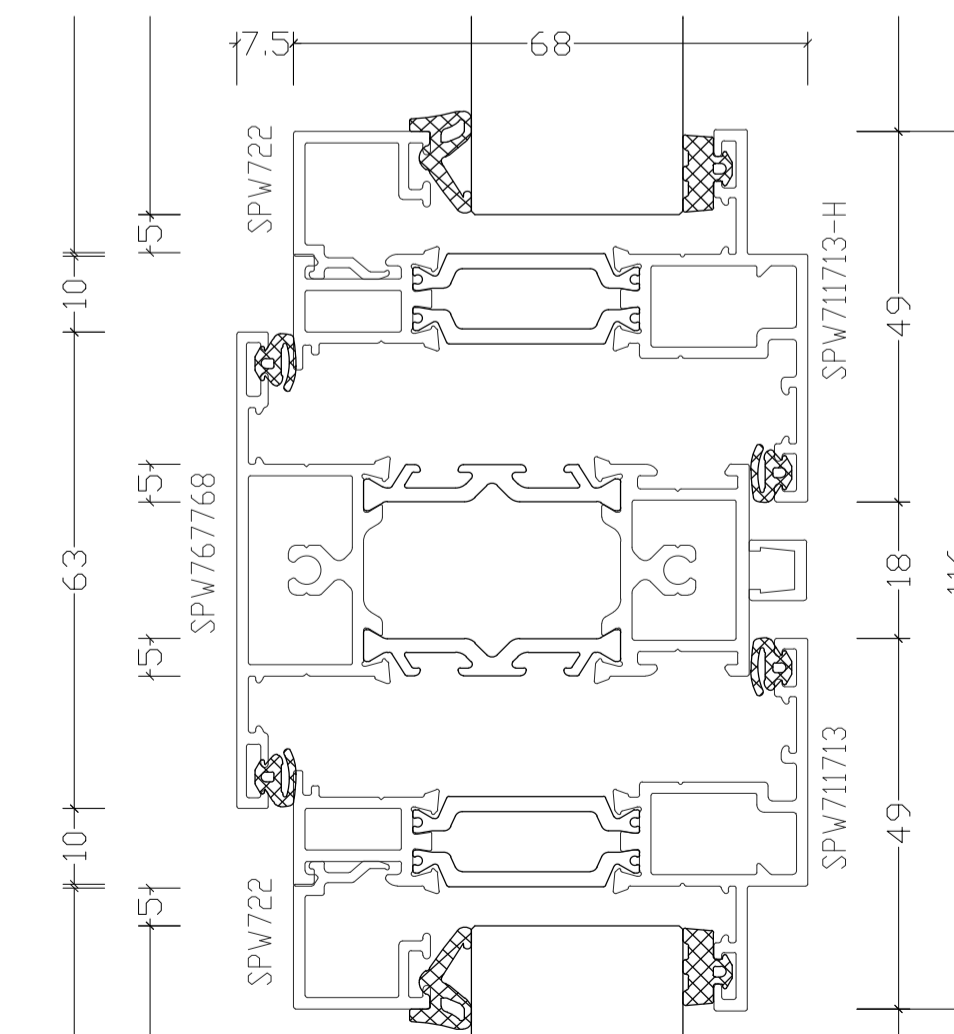

W1.08 - Window Elevation (Exterior View) 1:10@A1

W1.08 - Section (A-A) 1:10@A1

South East Elevation 1:100@A1

W1.08 - Plan (B-B) 1:10@A1

Detail 01 - Reveal Detail 1:1@A1

Detail 02 - Basel Detail 1:1@A1

Detail 03 - Head Detail 1:1@A1

Detail 04 - Transome Detail 1:1@A1

Detail 05 - Transome Detail 1:1@A1

CONDITION DISCHARGE

CONTRACT	SCALE	1:10@A1/1:20@A3
BAPS Cultural Centre	DATE	Feb 2025
25 Old Gloucester Street	DRAWN	MR
WC1N 3AF	CHECKED	WJB
TITLE	DRAWING No	23165_PL615
Window Details	REVISION	