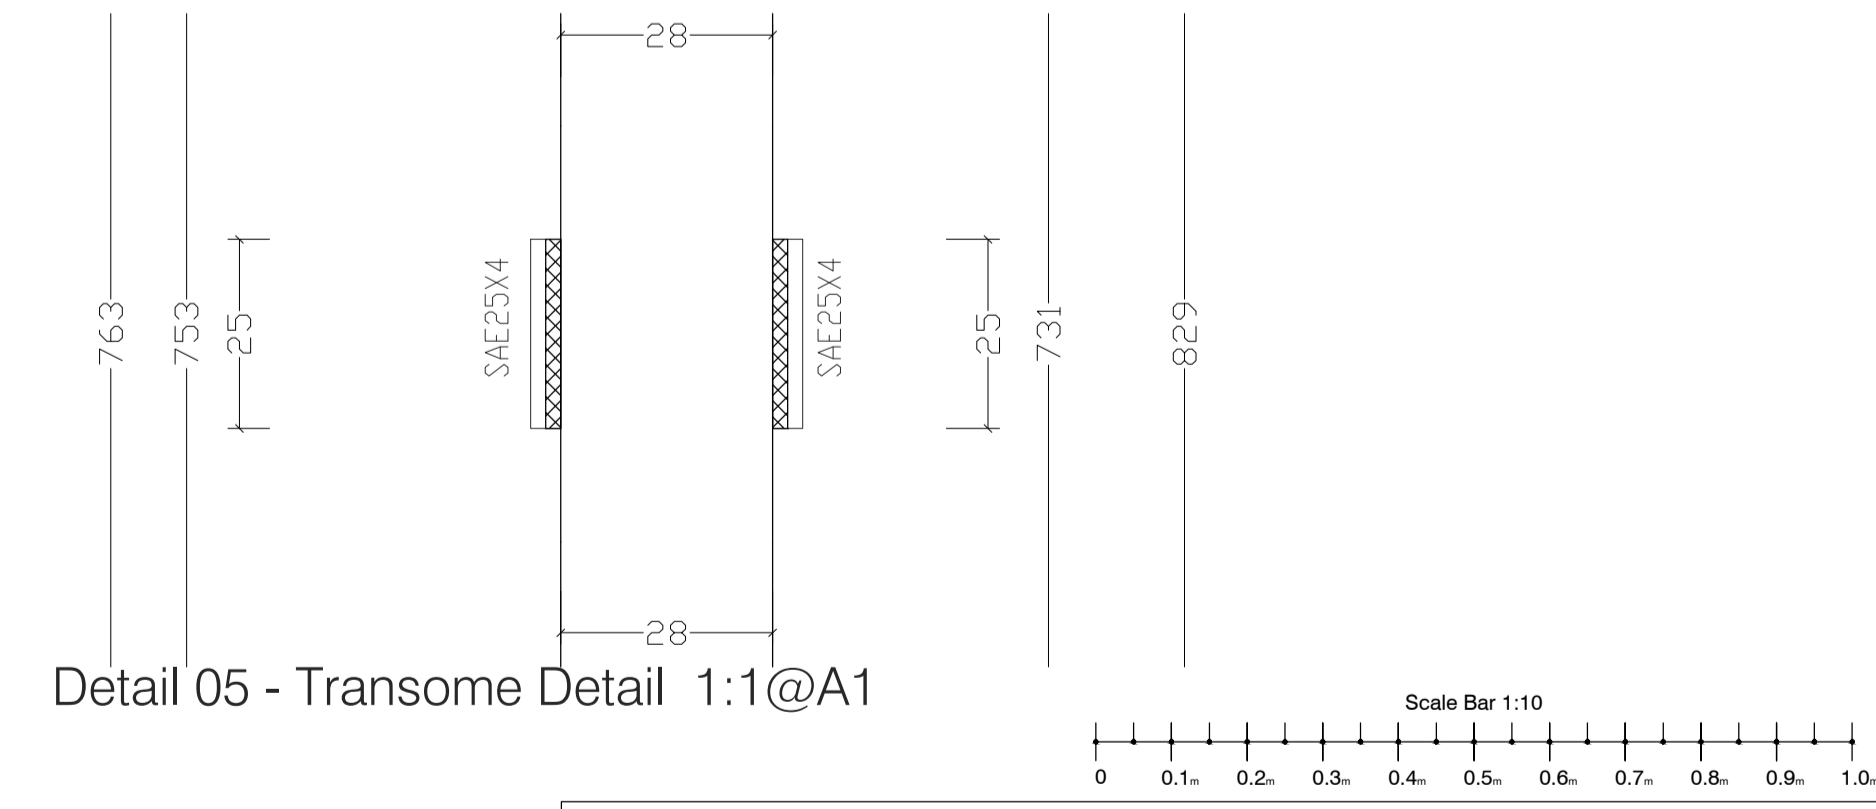

W1.08 - Window Elevation (Exterior View) 1:10@A1

W1.08 - Section (A-A) 1:10@A1

South East Elevation 1:100@A1

W1.08 - Plan (B-B) 1:10@A1

Detail 01 - Reveal Detail 1:1@A1

Detail 02 - Basel Detail 1:1@A1

Detail 03 - Head Detail 1:1@A1

Detail 04 - Transome Detail 1:1@A1

Detail 05 - Transome Detail 1:1@A1

CONDITION DISCHARGE

CONTRACT	SCALE	1:10@A1/1:20@A3
BAPS Cultural Centre	DATE	Feb 2025
25 Old Gloucester Street	DRAWN	MR
WC1N 3AF	CHECKED	WJB
TITLE	DRAWING No	23165_PL615
Window Details	REVISION	