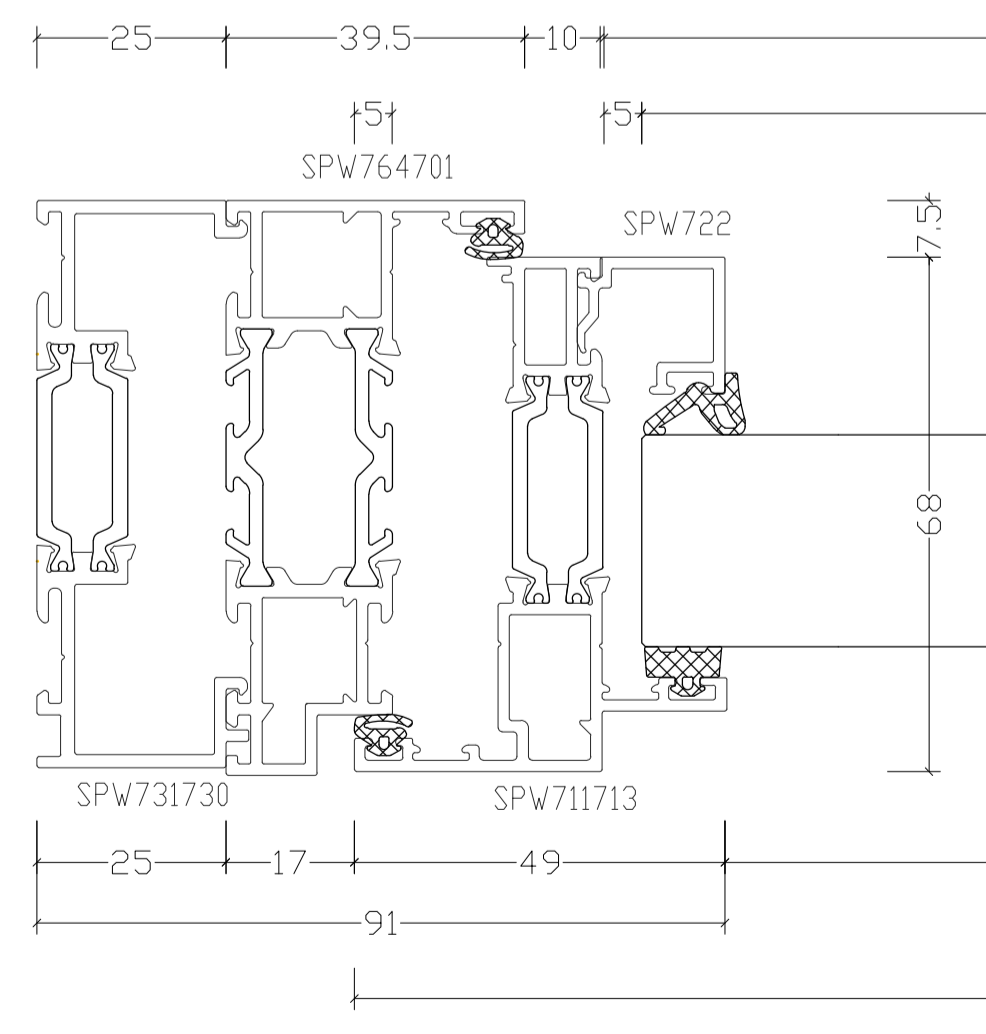

W1.08 - Window Elevation (Exterior View) 1:10@A1

W1.08 - Section (A-A) 1:10@A1

South East Elevation 1:100@A1

W1.08 - Plan (B-B) 1:10@A1

Detail 01 - Reveal Detail 1:1@A1

Detail 02 - Basel Detail 1:1@A1

Detail 03 - Head Detail 1:1@A1

Detail 04 - Transome Detail 1:1@A1

Detail 05 - Transome Detail 1:1@A1

CONDITION DISCHARGE

CONTRACT	SCALE	1:10@A1/1:20@A3
BAPS Cultural Centre	DATE	Feb 2025
25 Old Gloucester Street	DRAWN	MR
WC1N 3AF	CHECKED	WJB
TITLE	DRAWING No	23165_PL615
Window Details	REVISION	