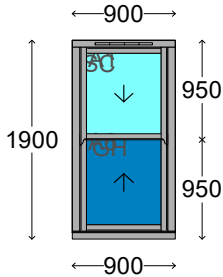

Restrictor: Shark Fin Stops - Chrome
 Tilt Restrictor Bot Sash 350mm
 Tilt Restrictor Top Sash 350mm

Qty: 1

Window: Window 4

Location: **Bedroom Front**

Glass Sizes: A1 1030 x 855
 A6 1031 x 843

Glass:
 A1 4/20/4SC Soft Clear Low Iron : White WarmE (U) Argon Gas Filled
 A6 4/20/4STC Soft Tough Clear Low Iron : White WarmE Argon Gas Filled

Frame Quantity **10**

Frame No: 5

System Ultimate Rose Mk3 VS

Run-Through Sash Horn

Finish: White Foil
Corner Finish: Fully Mechanical
Cill: 25mm Flush Cill
 Ultimate Pole Eye x2 - Chrome
 Ultimate Sash Lifts - Chrome
Locks: Globe Lock - Chrome
Limit Stops: Shark Fin Stops Chrome
Stop Height: Restricted 100mm
Staff Bead: No - Not Included
Eclipse Vent Cover: N/A