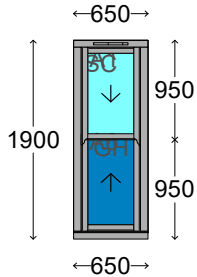

Customer Quote

Quote Number **49135**

Frame Quantity **10**

Frame No: 3

System Ultimate Rose Mk3 VS

Run-Through Sash Horn

Finish: White Foil
Corner Finish: Fully Mechanical
Cill: 25mm Flush Cill
Ultimate Pole Eye x1 - Chrome
Ultimate Sash Lifts - Chrome
Locks: Globe Lock - Chrome
Limit Stops: Shark Fin Stops Chrome
Stop Height: Restricted 100mm
Staff Bead: No - Not Included
Eclipse Vent Cover: N/A

Gasket: Co-Extruded Gasket White
Brushpile: Grey
Extras: Deep Bottom Rail
Yale 2500 Vent
Sash Lifts Drilled
Pole Eyes Drilled
No Fire Escape Requested

Overall size: 650mm x 1900mm
Split from Top: 950mm

Restrictor: Shark Fin Stops - Chrome
Tilt Restrictor Bot Sash 350mm
Tilt Restrictor Top Sash 350mm

Qty: 2

Window: Window 3

Location: **Bedroom Front**

Glass Sizes: A1 480 x 855
A6 481 x 843

Glass:
A1 4/20/4SC Soft Clear Low Iron : White WarmE (U) Argon Gas Filled
A6 4/20/4STC Soft Tough Clear Low Iron : White WarmE Argon Gas Filled

Comments:

To discuss this Quote please call the sales team on 01234 984142 or email trade@roseview.co.uk

Roseview Windows, 35 Stilebrook Road, Olney, MK46 5EA

(Page 3 of 9) Continued ....