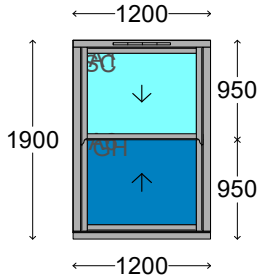

Customer Quote

Quote Number **49135**

Frame Quantity **10**

Frame No: 4

System Ultimate Rose Mk3 VS

Run-Through Sash Horn

Finish: White Foil
Corner Finish: Fully Mechanical
Cill: 25mm Flush Cill
Ultimate Pole Eye x2 - Chrome
Ultimate Sash Lifts - Chrome
Locks: Globe Lock - Chrome
Limit Stops: Shark Fin Stops Chrome
Stop Height: Restricted 100mm
Staff Bead: No - Not Included
Eclipse Vent Cover: N/A

Gasket: Co-Extruded Gasket White
Brushpile: Grey
Extras: Deep Bottom Rail
Yale 5000 Vent
Sash Lifts Drilled
Pole Eyes Drilled
No Fire Escape Requested

Overall size: 1200mm x 1900mm
Split from Top: 950mm

Restrictor: Shark Fin Stops - Chrome
Tilt Restrictor Bot Sash 350mm
Tilt Restrictor Top Sash 350mm

Qty: 1

Window: Window 4

Location: **Bedroom Front**

Glass Sizes: A1 1030 x 855
A6 1031 x 843

Glass:
A1 4/20/4SC Soft Clear Low Iron : White WarmE (U) Argon Gas Filled
A6 4/20/4STC Soft Tough Clear Low Iron : White WarmE Argon Gas Filled

Comments:

To discuss this Quote please call the sales team on 01234 984142 or email trade@roseview.co.uk

Roseview Windows, 35 Stilebrook Road, Olney, MK46 5EA

(Page 4 of 9) Continued ....