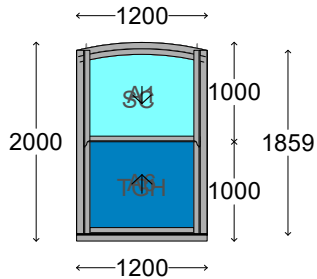

Glass Sizes:
A1 480 x 905
A6 481 x 893

Glass:
A1 *Cut-templ* 4/20/4SC Soft Clear Low Iron : White WarmE (U) Argon Gas Filled
A6 4/20/4STC Soft Tough Clear Low Iron : White WarmE Argon Gas Filled

Comments: Template Required :

Frame Quantity **10**

Frame No: 2

System Ultimate Rose Mk3 VS

Run-Through Sash Horn

Finish: White Foil
Corner Finish: Fully Mechanical
Cill: 25mm Flush Cill
 No Pole Eyes
 Ultimate Sash Lifts - Chrome
Locks: Globe Lock - Chrome
Limit Stops: Shark Fin Stops Chrome
Stop Height: Restricted 100mm
Staff Bead: No - Not Included
Eclipse Vent Cover: N/A