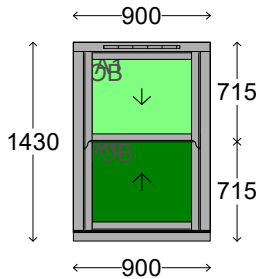

Frame Quantity 10

Frame No: 7

System Ultimate Rose Mk3 VS

Run-Through Sash Horn

Finish: White Foil
Corner Finish: Fully Mechanical
Cill: 25mm Flush Cill
 Ultimate Pole Eye x2 - Chrome
 Ultimate Sash Lifts - Chrome
Locks: Globe Lock - Chrome
Limit Stops: Shark Fin Stops Chrome
Stop Height: Restricted 100mm
Staff Bead: No - Not Included
Eclipse Vent Cover: N/A