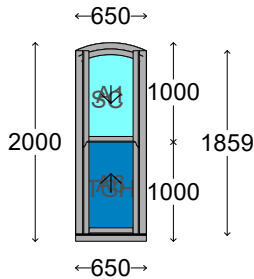

Customer Quote

Quote Number 49135

Frame Quantity 10

QUOTEDETAILS

Customer	Highgate Windows Ltd t/a Woodin and Co	Quote Number	49135
Phone	02083 414353	Quote Date	04/10/2024
Email	hello@woodinandcook.com	Customer Ref	Gibson NW6
Address	273 Archway Road	Deliver to	

N6 5AA

Frame No: 1

System Ultimate Rose Mk3 VS Run-Through Sash Horn

Finish:	White Foil	Gasket:	Co-Extruded Gasket White
Corner Finish:	Fully Mechanical	Brushpile:	Grey
Cill:	25mm Flush Cill No Pole Eyes Ultimate Sash Lifts - Chrome	Extras:	Deep Bottom Rail Sash Lifts Drilled No Fire Escape Requested
Locks:	Globe Lock - Chrome		
Limit Stops:	Shark Fin Stops Chrome		
Stop Height:	Restricted 100mm		
Staff Bead:	No - Not Included		
Eclipse Vent Cover:	N/A		

Overall size: 650mm x 2000mm
Split from Top: 1000mm
Springline from Cill: 1920mm
Springline Drop: 80mm

Qty: 2

Window: Window 1

Restrictor: Shark Fin Stops - Chrome
Tilt Restrictor Bot Sash 350mm

Location: **Living Room Front**

Glass Sizes:
A1 480 x 905
A6 481 x 893

Glass:
A1 *Cut-templ* 4/20/4SC Soft Clear Low Iron : White WarmE (U) Argon Gas Filled
A6 4/20/4STC Soft Tough Clear Low Iron : White WarmE Argon Gas Filled

Comments: Template Required :

To discuss this Quote please call the sales team on 01234 984142 or email trade@roseview.co.uk

Roseview Windows, 35 Stilebrook Road, Olney, MK46 5EA

(Page 1 of 9) Continued ....