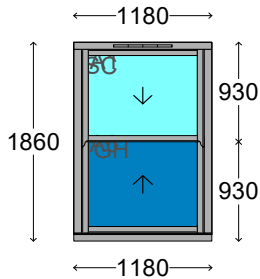

Frame Quantity **10**

Frame No: 6

System Ultimate Rose Mk3 VS

Run-Through Sash Horn

Finish: White Foil
Corner Finish: Fully Mechanical
Cill: 25mm Flush Cill
 Ultimate Pole Eye x2 - Chrome
 Ultimate Sash Lifts - Chrome
Locks: Globe Lock - Chrome
Limit Stops: Shark Fin Stops Chrome
Stop Height: Restricted 100mm
Staff Bead: No - Not Included
Eclipse Vent Cover: N/A