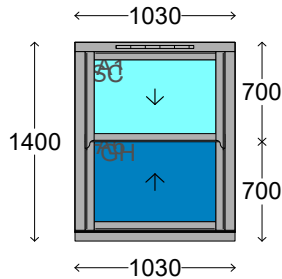

Frame Quantity 10

Frame No: 8

Overall size: 1030mm x 1400mm
Split from Top: 700mm

System Ultimate Rose Mk3 VS

Run-Through Sash Horn

Finish: White Foil
Corner Finish: Fully Mechanical
Cill: 25mm Flush Cill
 Ultimate Pole Eye x2 - Chrome
 Ultimate Sash Lifts - Chrome
Locks: Globe Lock - Chrome
Limit Stops: Shark Fin Stops Chrome
Stop Height: Restricted 100mm
Staff Bead: No - Not Included
Eclipse Vent Cover: N/A