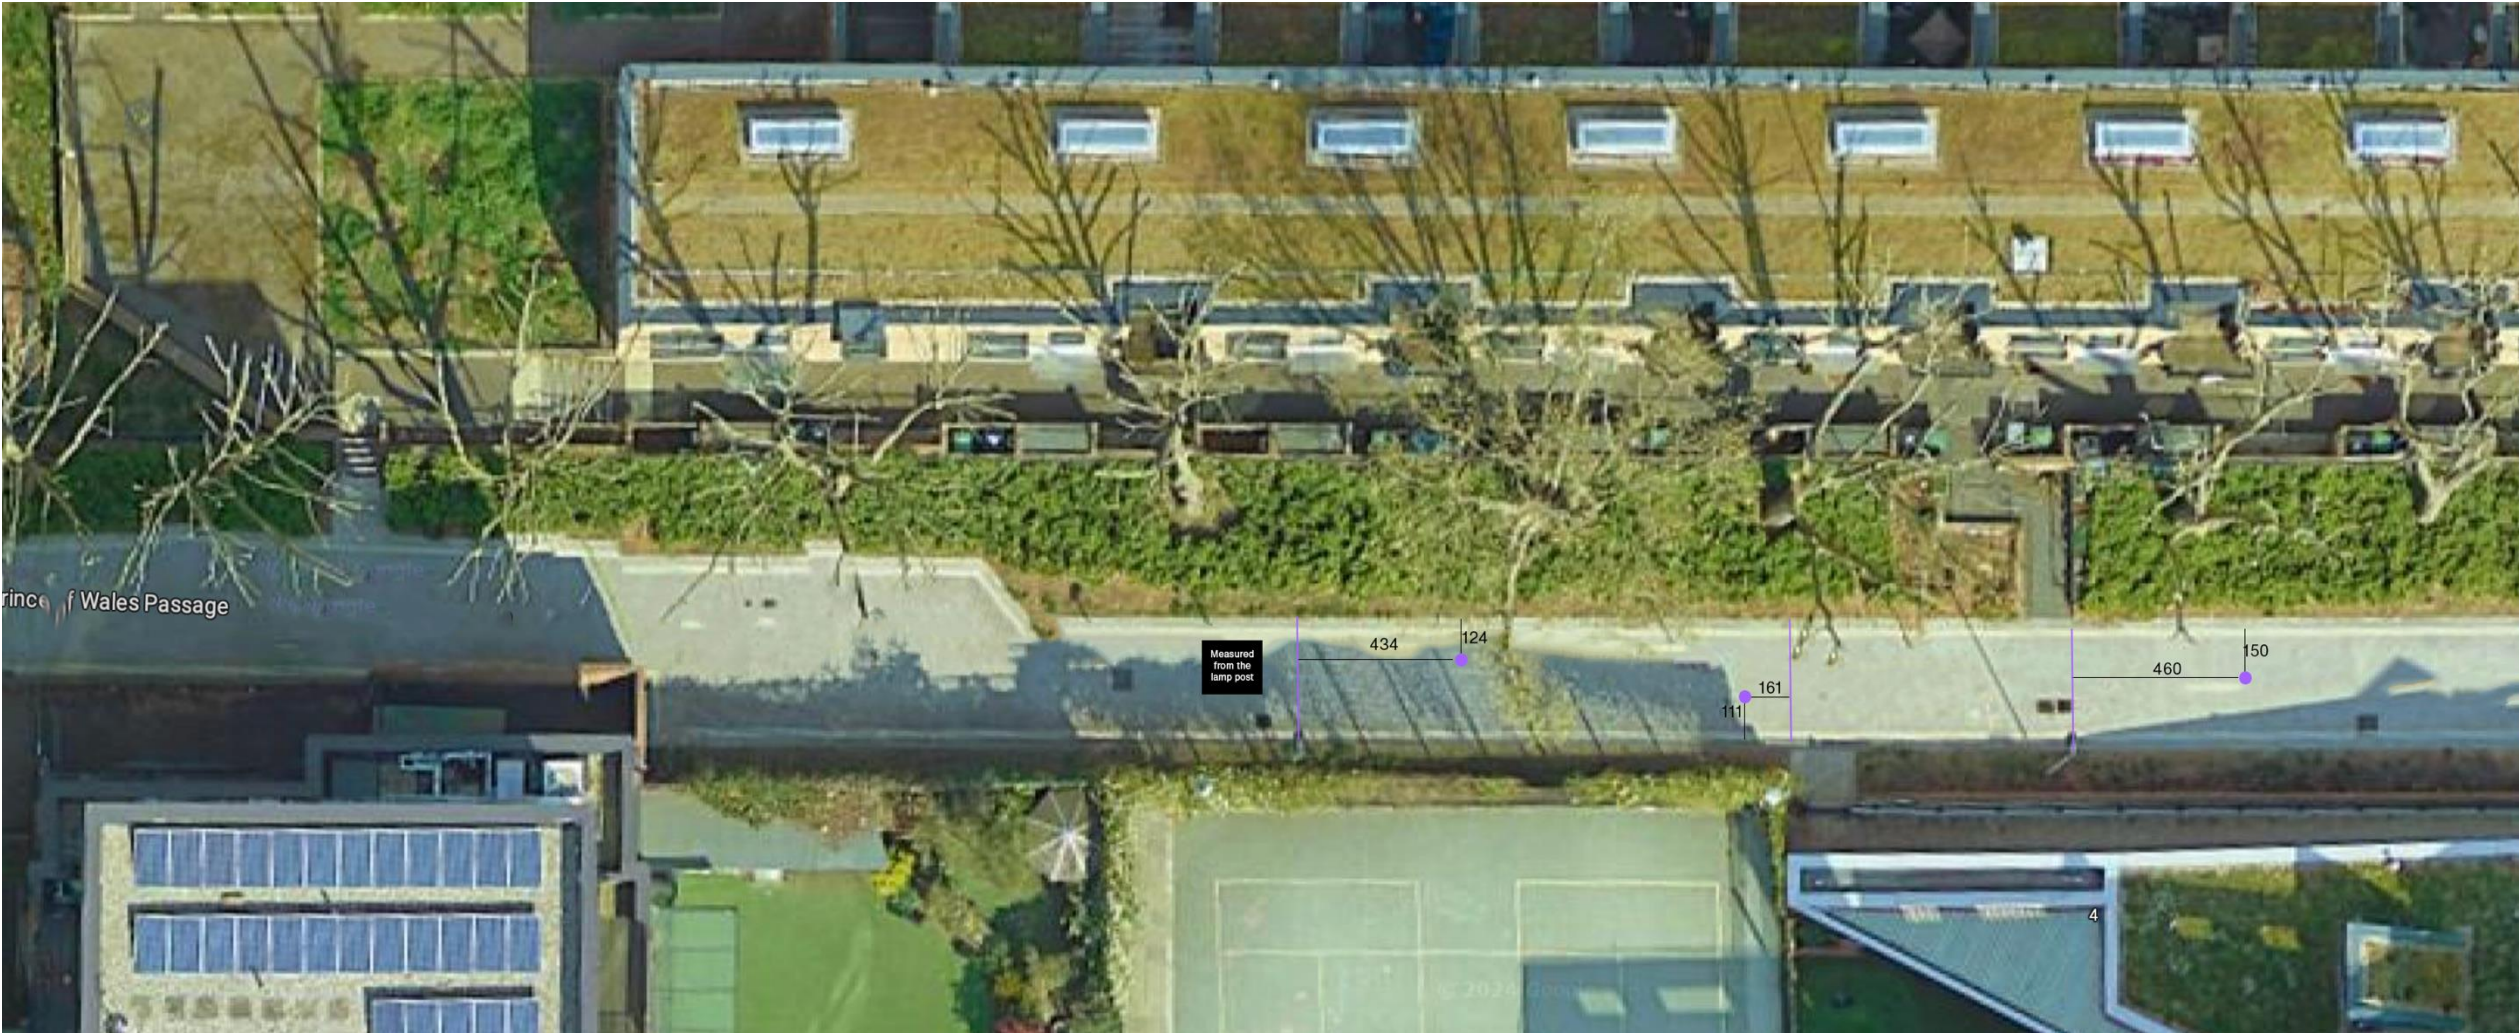

Everton Mews – location of: 3 x Woman Whole Artwork Covers

View of Everton Mews with
locations of 3 x Artwork Covers

Location for Artwork Cover 1

Cover to be located 434cm from the lamppost, drain cover and between no 3 and no 4 Everton Mews - and 124cm from the edge of the paved roadway

Location for Artwork Cover 2

Cover to be located 161cm from the entrance of Acorns Nursery (and opposite no 5 Everton Mews) and 111cm from the edge of the paved roadway

Location for Artwork Cover 3

Cover to be located between no 6 and no 7 Everton Mews and 460cm from the railing and 150cm from the edge of the paved roadway