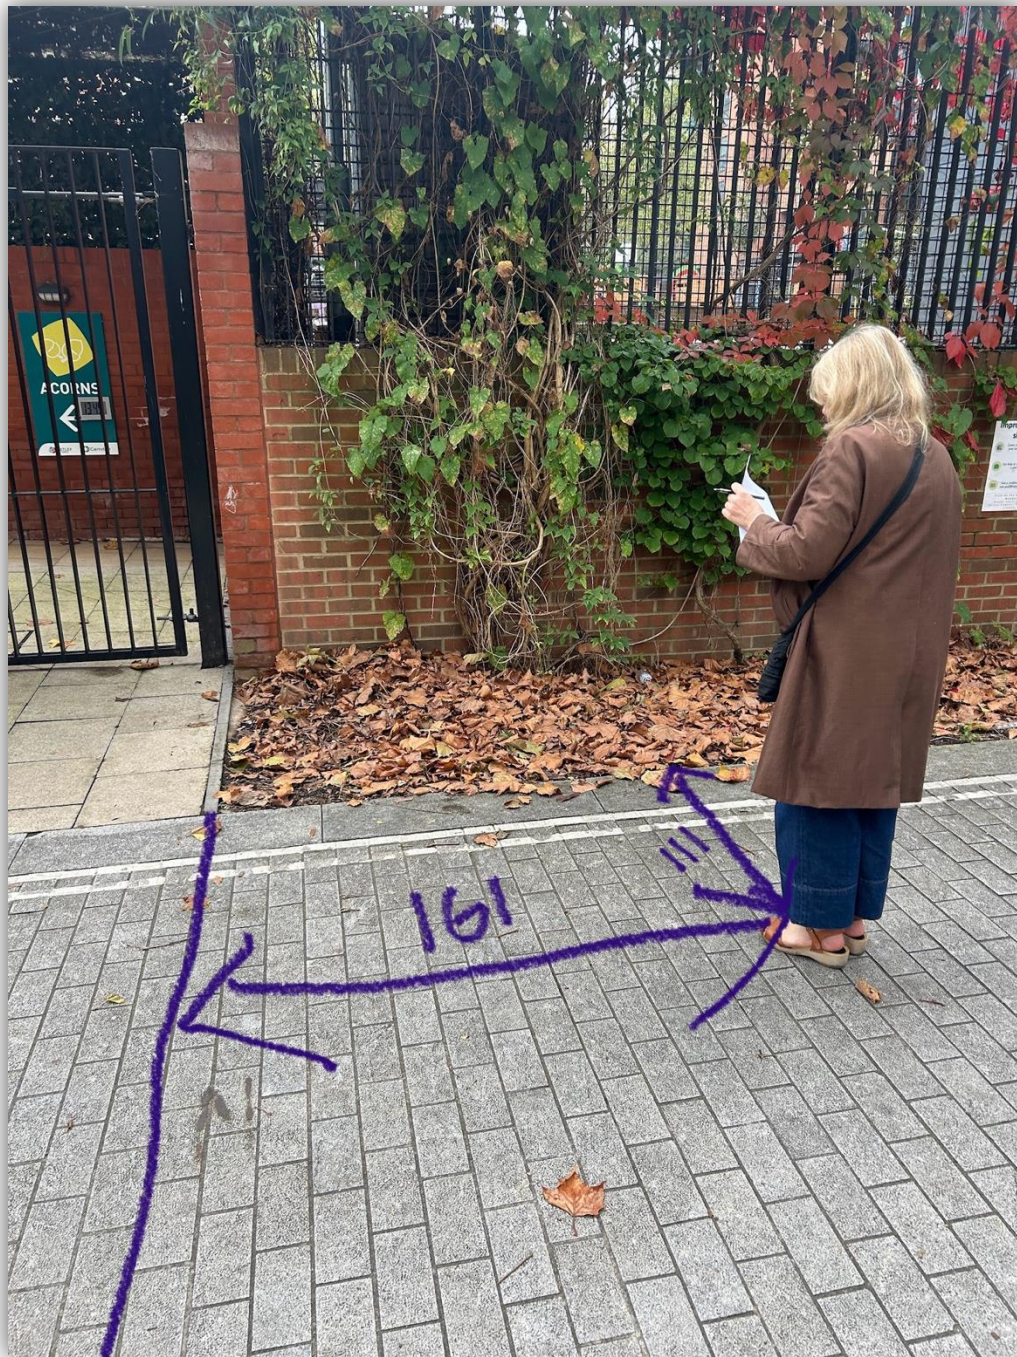

Everton Mews – location of: 3 x Woman Whole Artwork Covers

View of Everton Mews with
locations of 3 x Artwork Covers

Location for Artwork Cover 1

Cover to be located 434cm from the lamppost, drain cover and between no 3 and no 4 Everton Mews - and 124cm from the edge of the paved roadway

Location for Artwork Cover 2

Cover to be located 161cm from the entrance of Acorns Nursery (and opposite no 5 Everton Mews) and 111cm from the edge of the paved roadway

Location for Artwork Cover 3

Cover to be located between no 6 and no 7 Everton Mews and 460cm from the railing and 150cm from the edge of the paved roadway