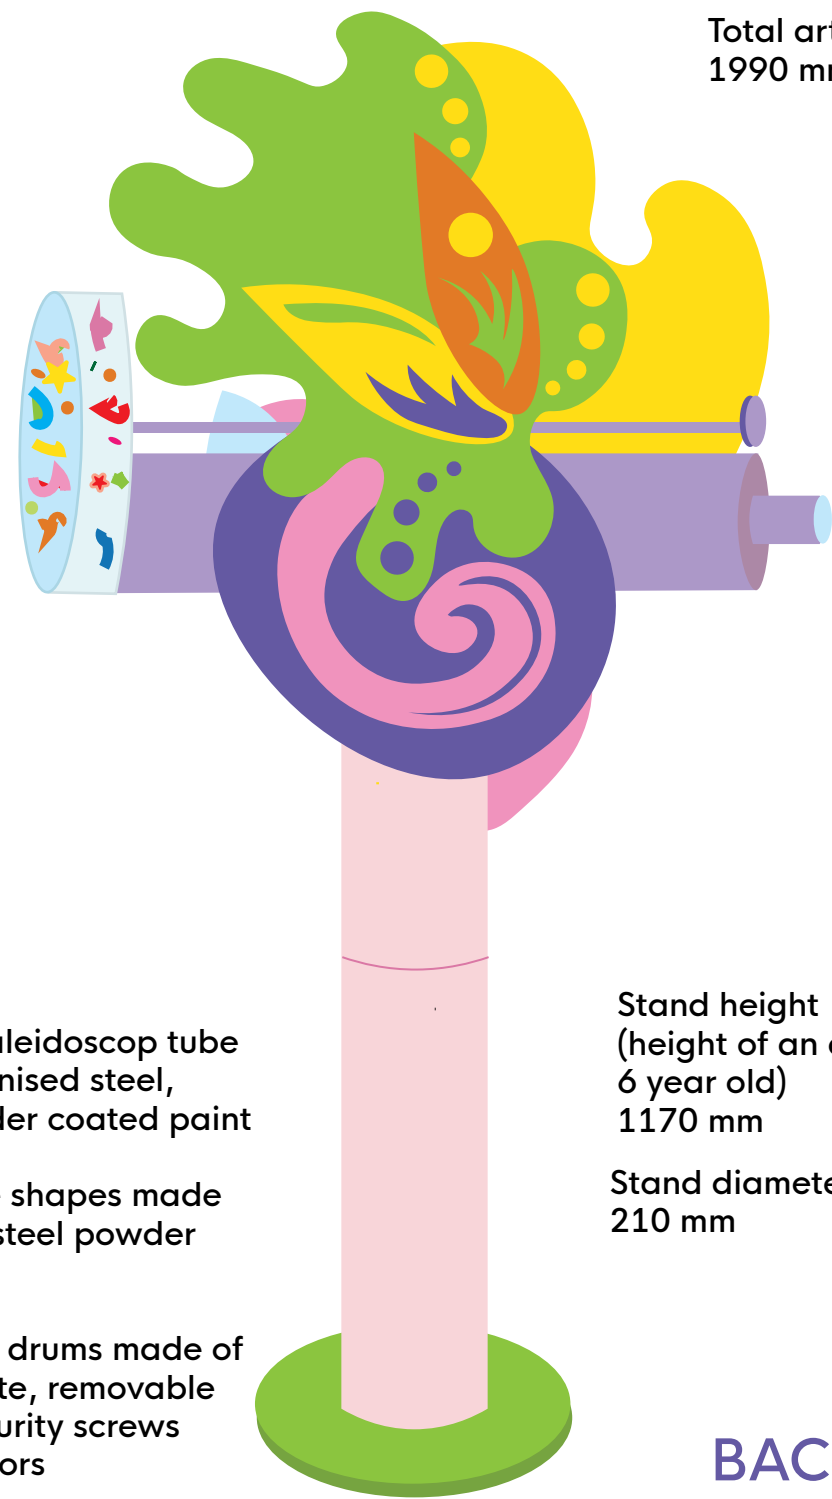

KALEIDOSCOPE AT REGENTS PLACE

Total artwork height
1990 mm

Kaleidoscope tube
length 980 mm

Kaleidoscope tube
diameter
210 mm

Main stand and kaleidoscope tube
made out of galvanised steel,
painted with powder coated paint

Laser cut sculpture shapes made
out of galvanised steel powder
coat painted

4 Interchangeable drums made of
clear polycarbonate, removable
and fixed with security screws
Stainless steel mirrors

Stand height
(height of an average
6 year old)
1170 mm

Stand diameter
210 mm

FRONT

BACK