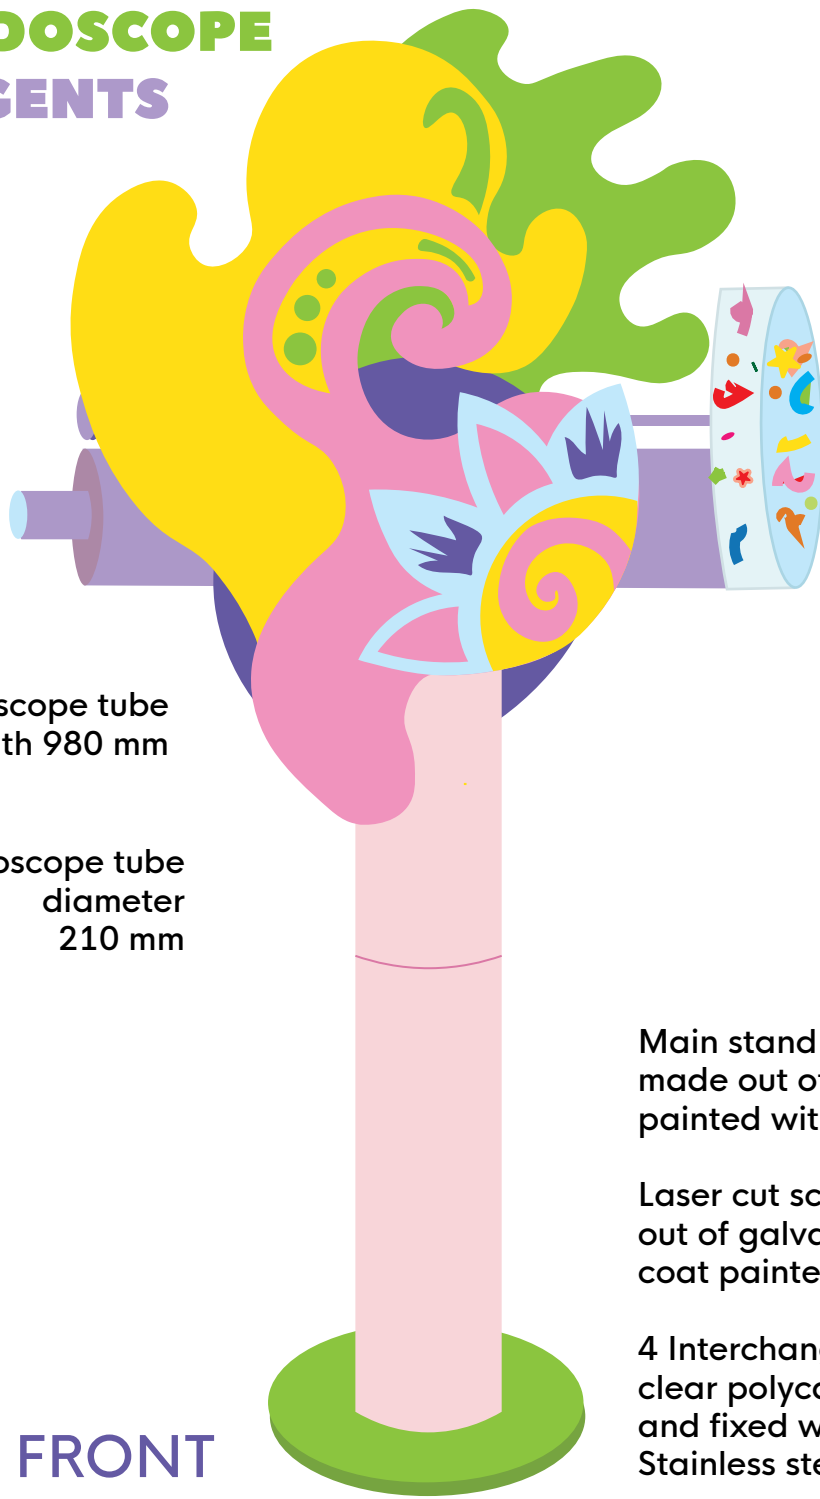

KALEIDOSCOPE AT REGENTS PLACE

Total artwork height
1990 mm

Kaleidoscope tube
length 980 mm

Kaleidoscope tube
diameter
210 mm

Main stand and kaleidoscope tube
made out of galvanised steel,
painted with powder coated paint

Laser cut sculpture shapes made
out of galvanised steel powder
coat painted

4 Interchangeable drums made of
clear polycarbonate, removable
and fixed with security screws
Stainless steel mirrors

Stand height
(height of an average
6 year old)
1170 mm

Stand diameter
210 mm

FRONT

BACK