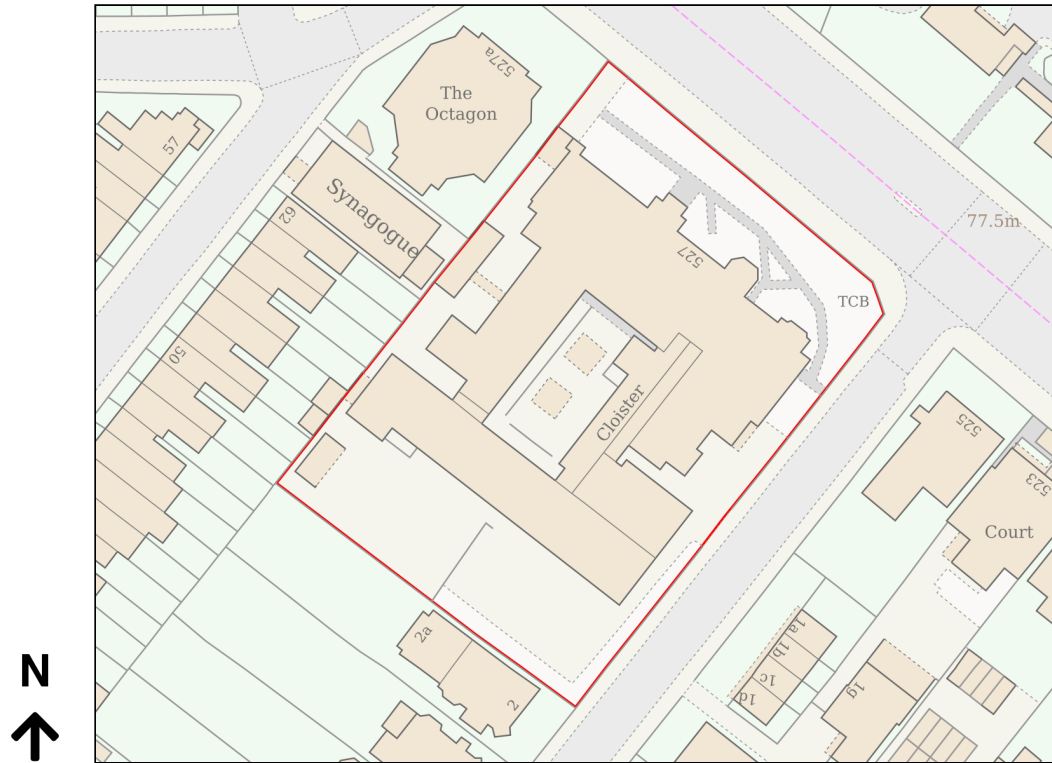

Location Plan

Site Address: Escp Europe Business School, 527, Finchley Road, London, NW3 7BG

Date Produced: 07-Mar-2025

Scale: 1:1250 @A4

Planning Portal Reference: PP-13811253v1