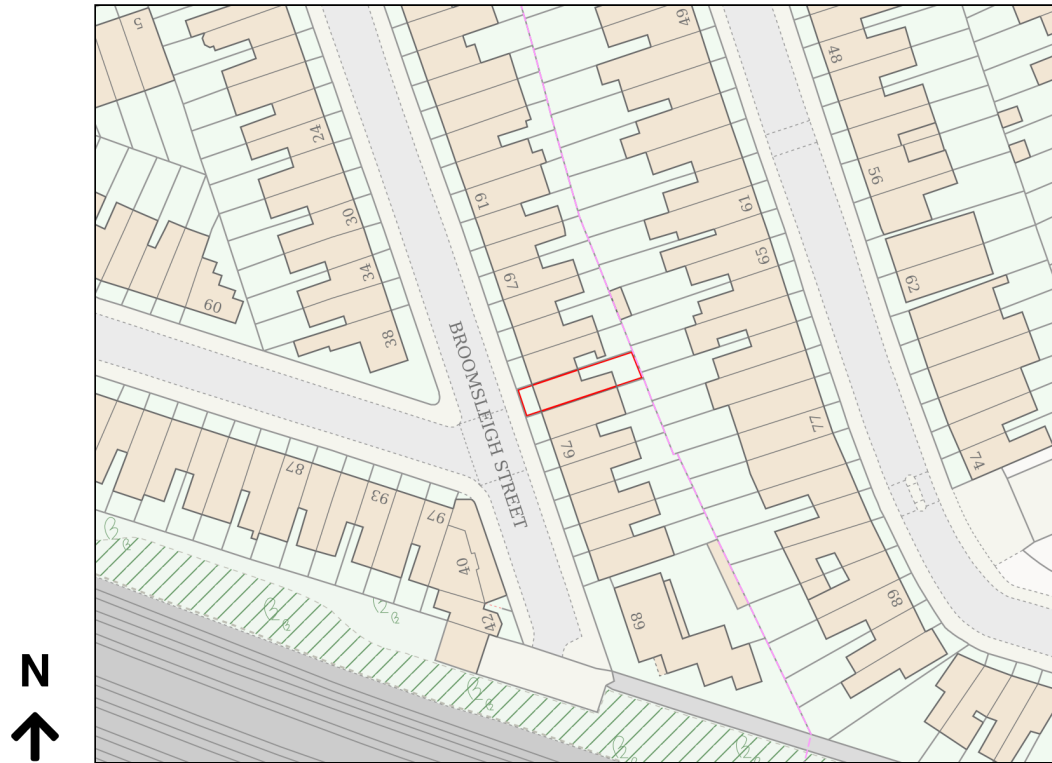

Location Plan

Site Address: 75, Broomsleigh Street, London, NW6 1QQ

Date Produced: 06-Mar-2025

Scale: 1:1250 @A4

Planning Portal Reference: PP-13826040v1