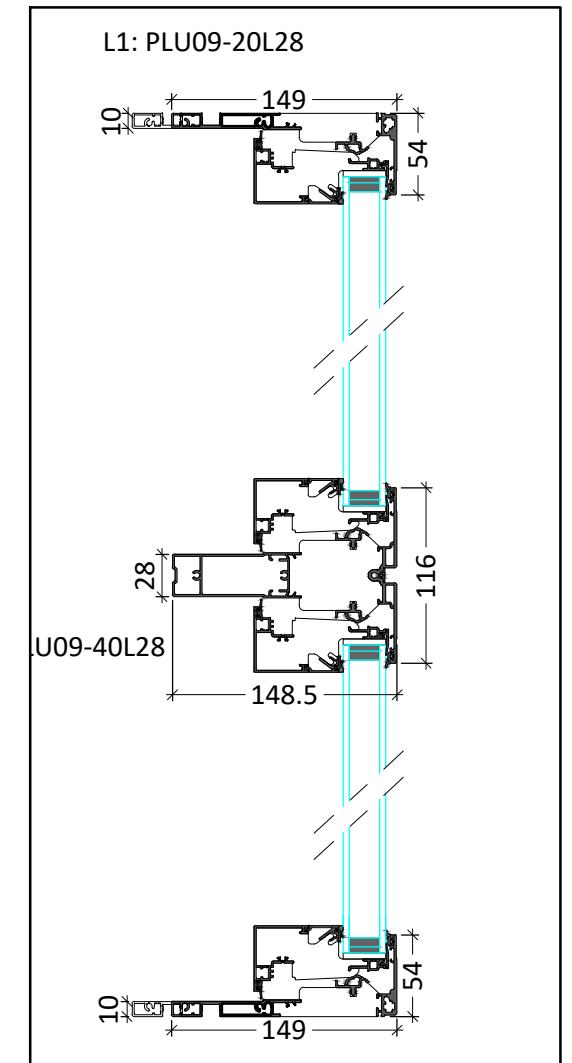

PLAN

ELEVATION

Scale 1:20

SECTION DETAILS

Scale 1:5

Brand: Ideal Combi Futura+  
 IC Side hung and Fixed Lights  
 Typical Aluminium Window  
 Colour: RAL 7016, Dark Grey

Location: East Elevation

Inward Opening

Project 1-3 Ferdinand Place, NW1

Scale 1/5, 1/20@A3 Date 10/01/25

Drawn By SA

Project No.	Drawing No.	Revision
2412-01	D201-3	P2

Drawing title  
 Conditions 3  
 Window Type\_1