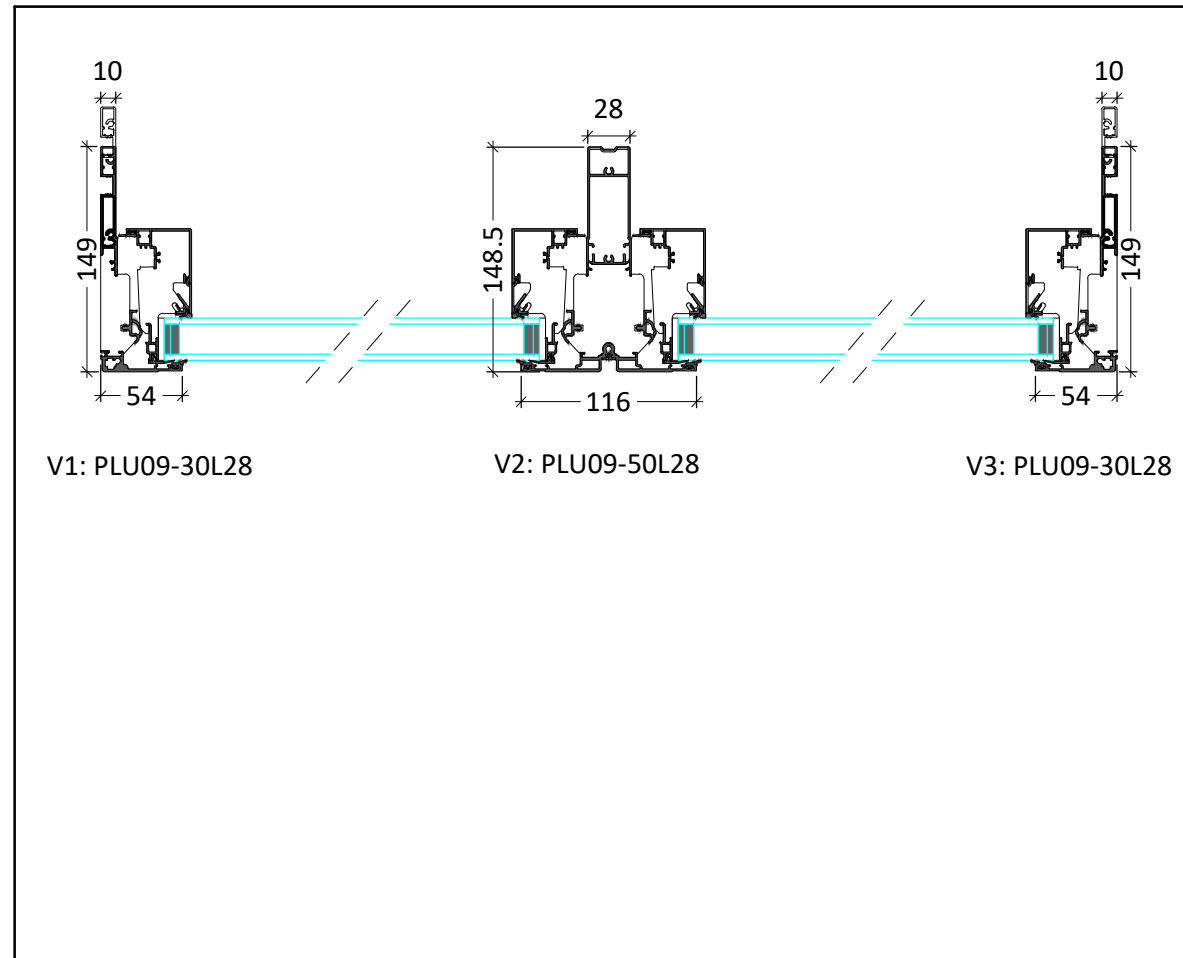

PLAN

ELEVATION

Scale 1:20

SECTION DETAILS

Scale 1:5

Brand: Ideal Combi Futura+  
 IC Side hung and Fixed Lights  
 Typical Aluminium Window  
 Colour: RAL 7016, Dark Grey

Location: East Elevation

Inward Opening

Project 1-3 Ferdinand Place, NW1

Scale 1/5, 1/20@A3 Date 10/01/25

Drawn By SA

Project No.	Drawing No.	Revision
2412-01	D201-3	P2

Drawing title  
 Conditions 3  
 Window Type\_1