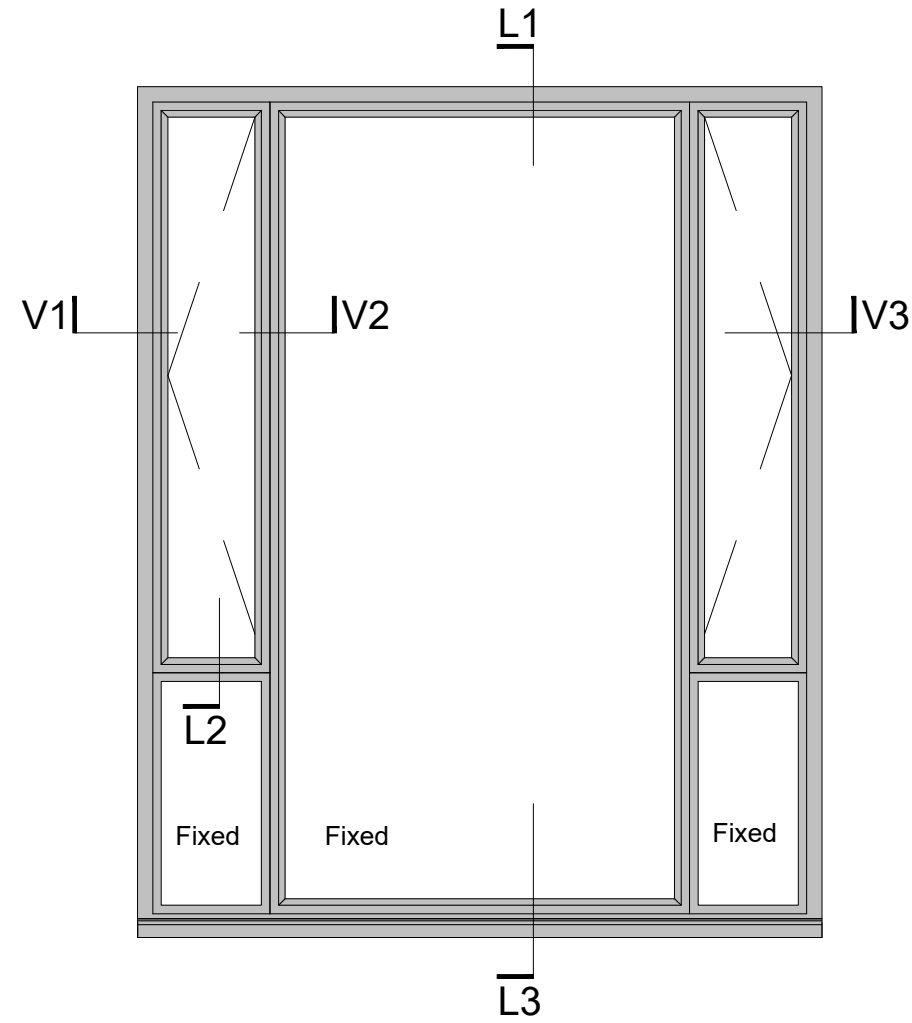

PLAN

ELEVATION

Scale 1:20

SECTION DETAILS

Scale 1:5

Brand: Ideal Combi Futura+  
 IC Side hung and Fixed Lights  
 Typical Aluminium Window  
 Colour: RAL 7016, Dark Grey

Location: East Elevation

Inward Opening

Project 1-3 Ferdinand Place, NW1

Scale 1/5, 1/20@A3 Date 10/01/25

Drawn By SA

Project No.	Drawing No.	Revision
2412-01	D201-3	P2

Drawing title  
 Conditions 3  
 Window Type\_1