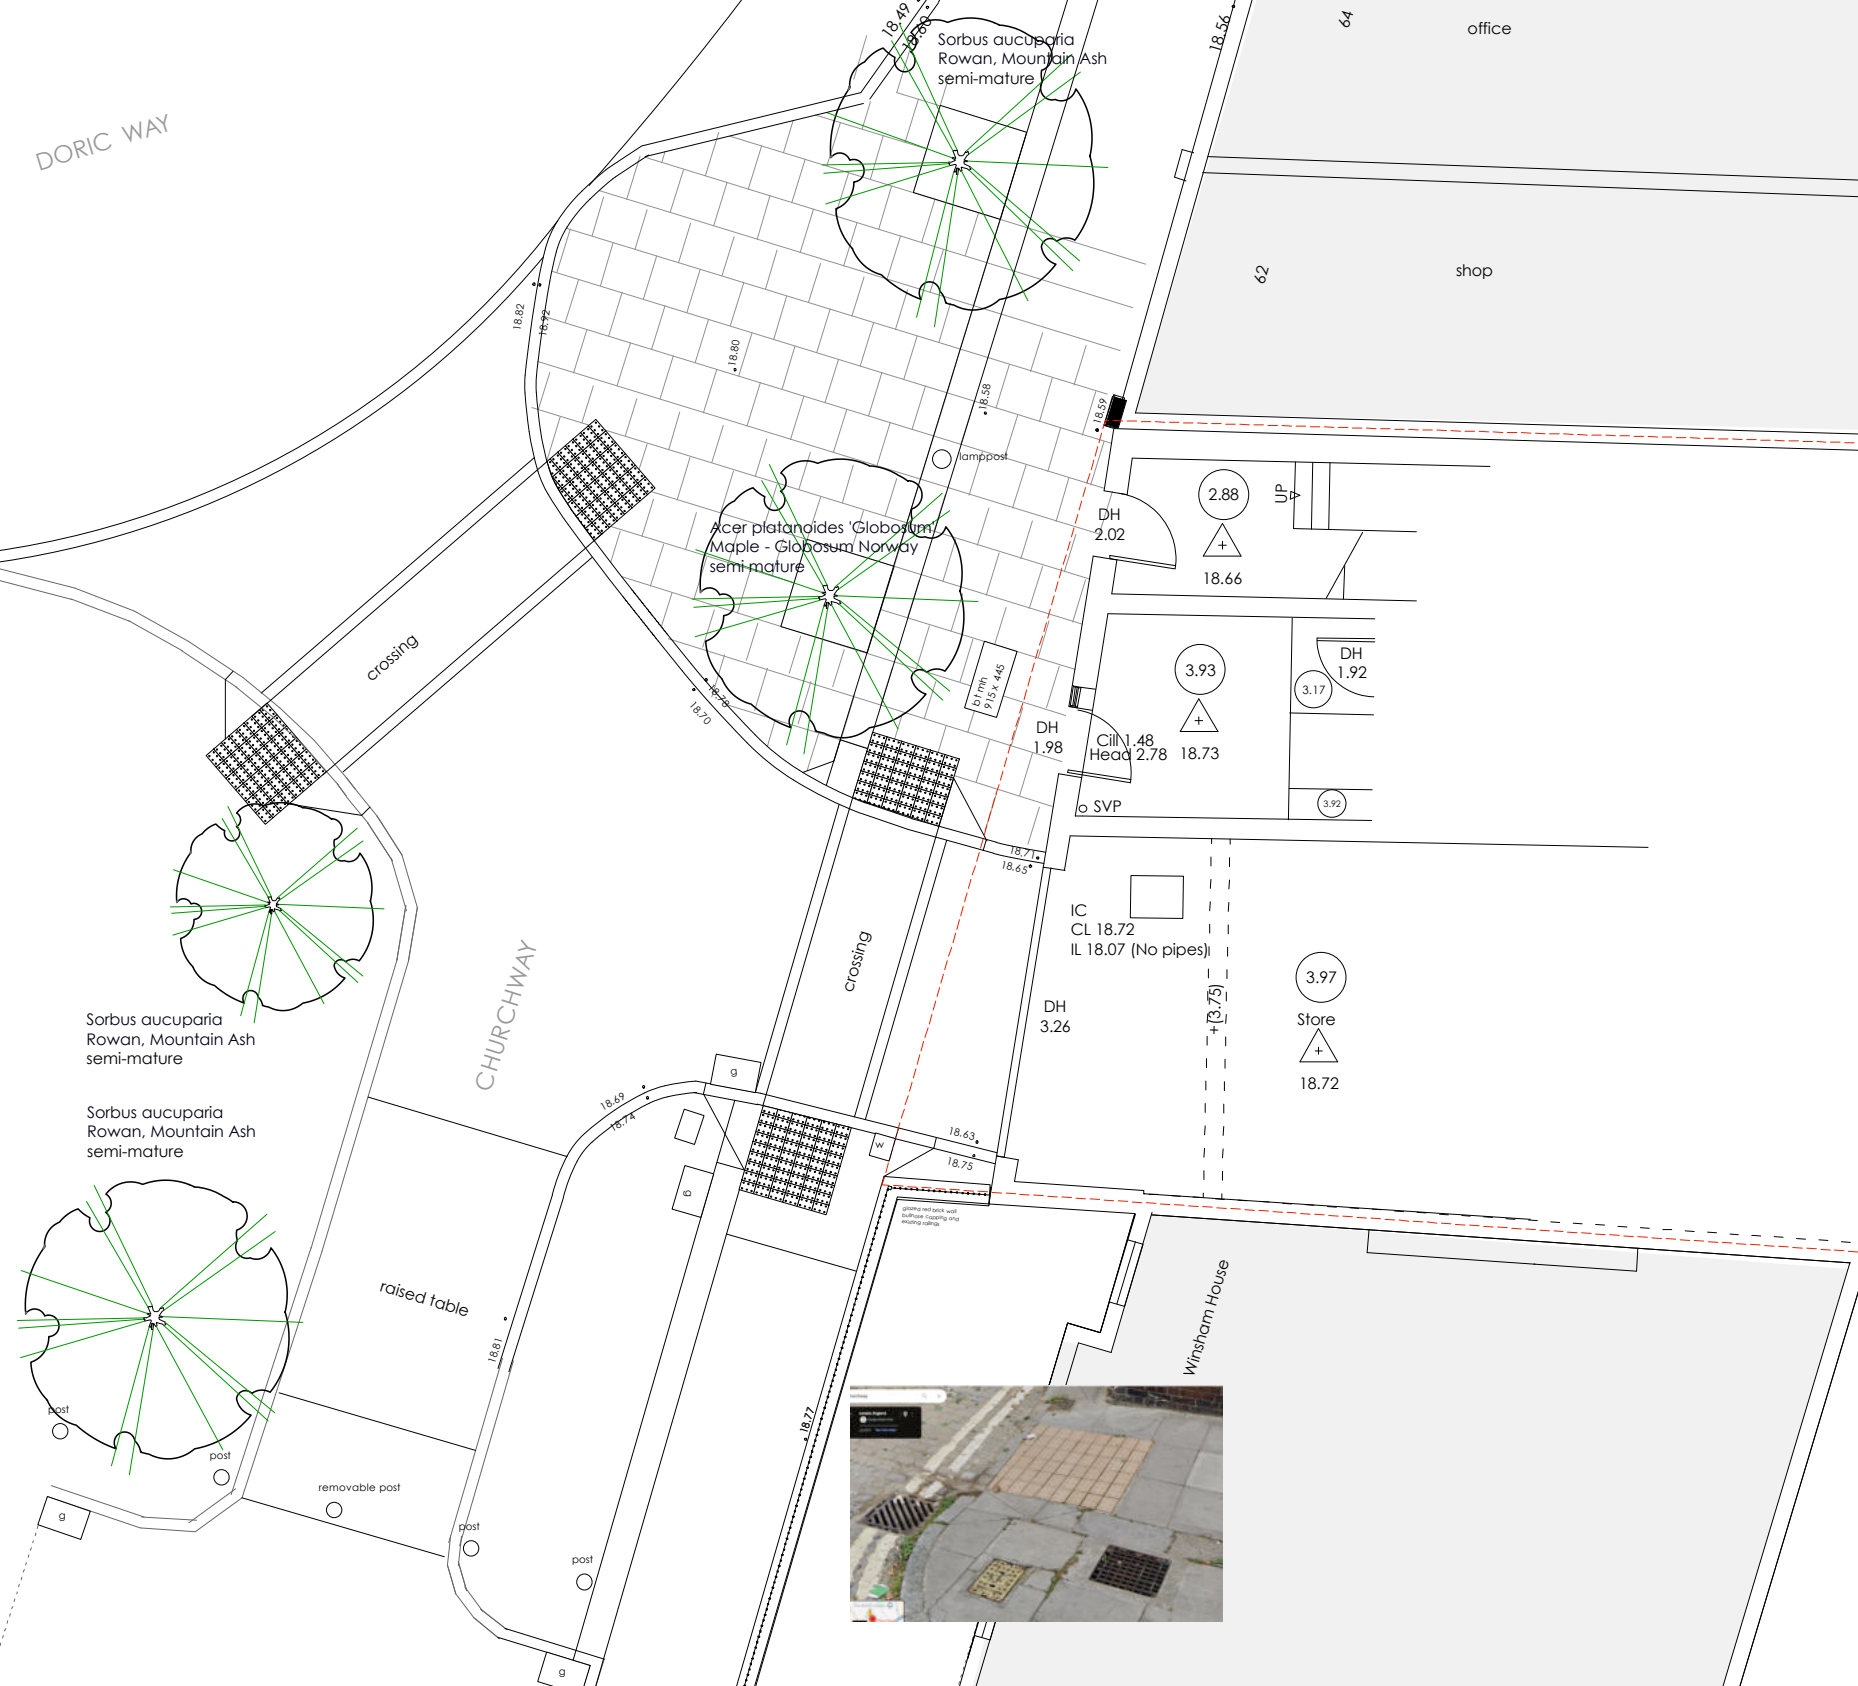

Platanus x hispanica
London plane
mature

Platanus x hispanica
London plane
semi-mature

DORIC WAY

CHURCHWAY

Trees are to be planted securely with 2no. timber stakes
 All trees are to be planted in line with BS8545:2014 Trees: from nursery to independence in the landscape -
 Recommendations: Para 10.2.7 Topsoil should not be used below depth of the original topsoil