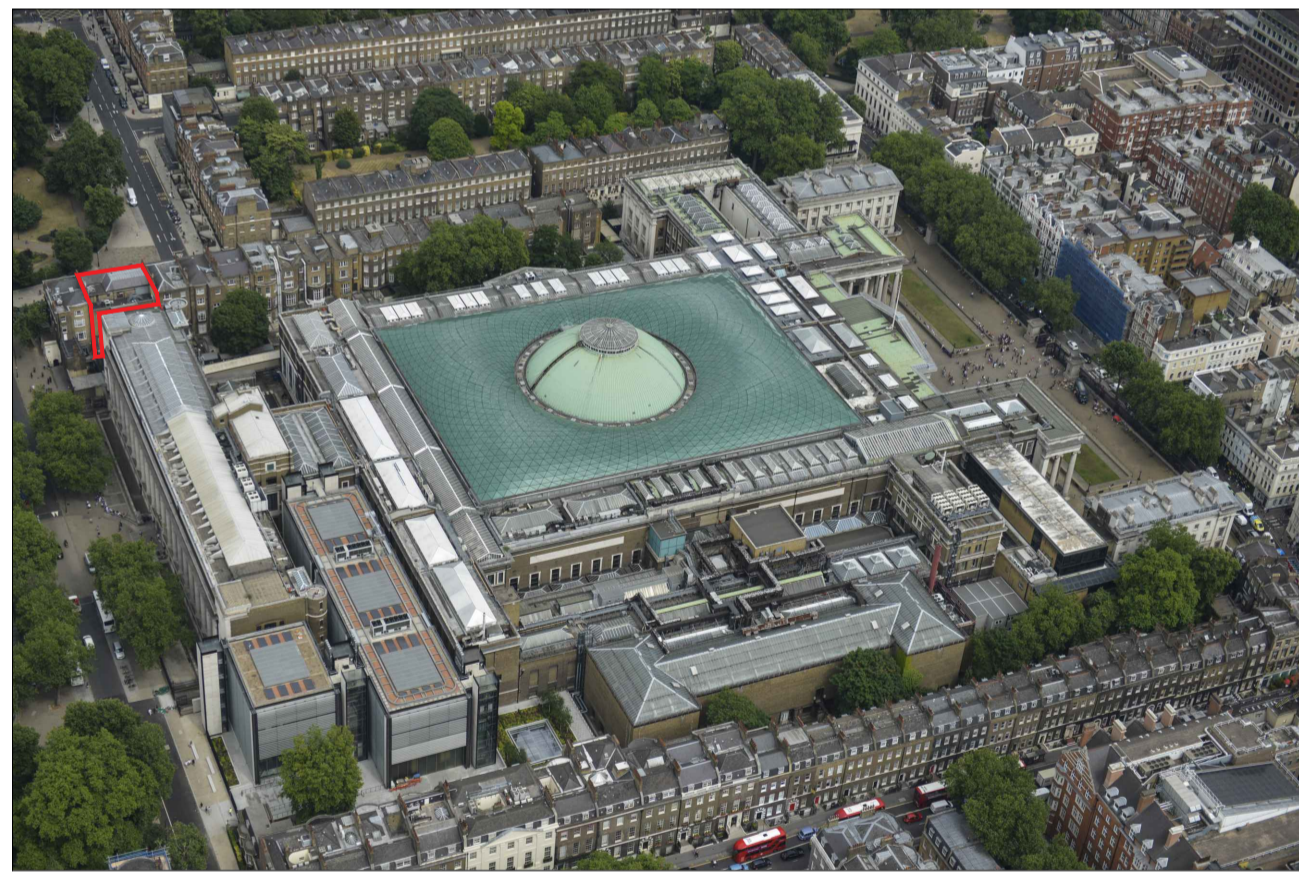

South Aerial

South-West Aerial

North-West Aerial

North-East Aerial

KEY PLAN:

0 5 10 50

NOTES:
 39RS - 39 Russell Square
 SB - Science Block
 — Site Boundary

REVISIONS: