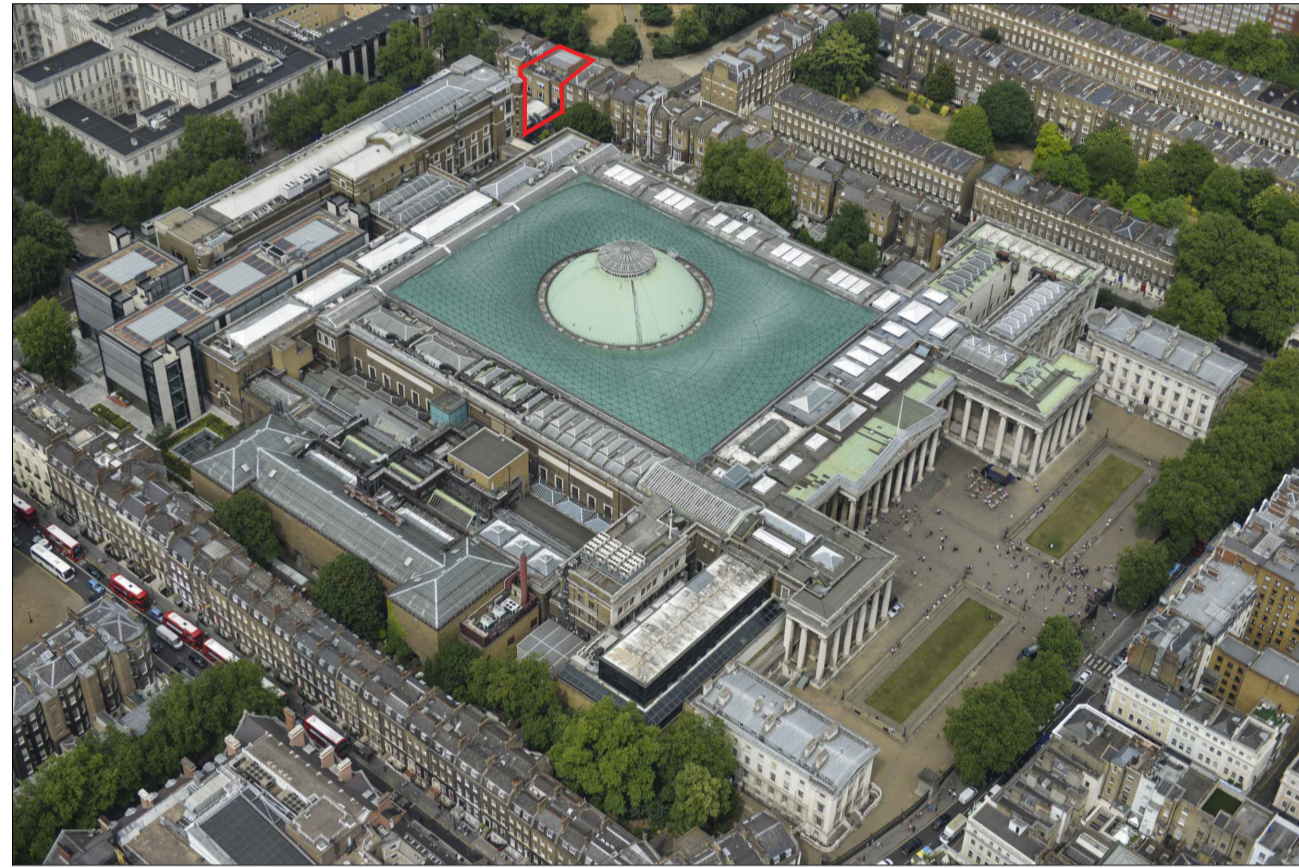

South Aerial

South-West Aerial

North-West Aerial

North-East Aerial

KEY PLAN:

0 5 10 50

NOTES:
 39RS - 39 Russell Square
 SB - Science Block
 — Site Boundary

REVISIONS: