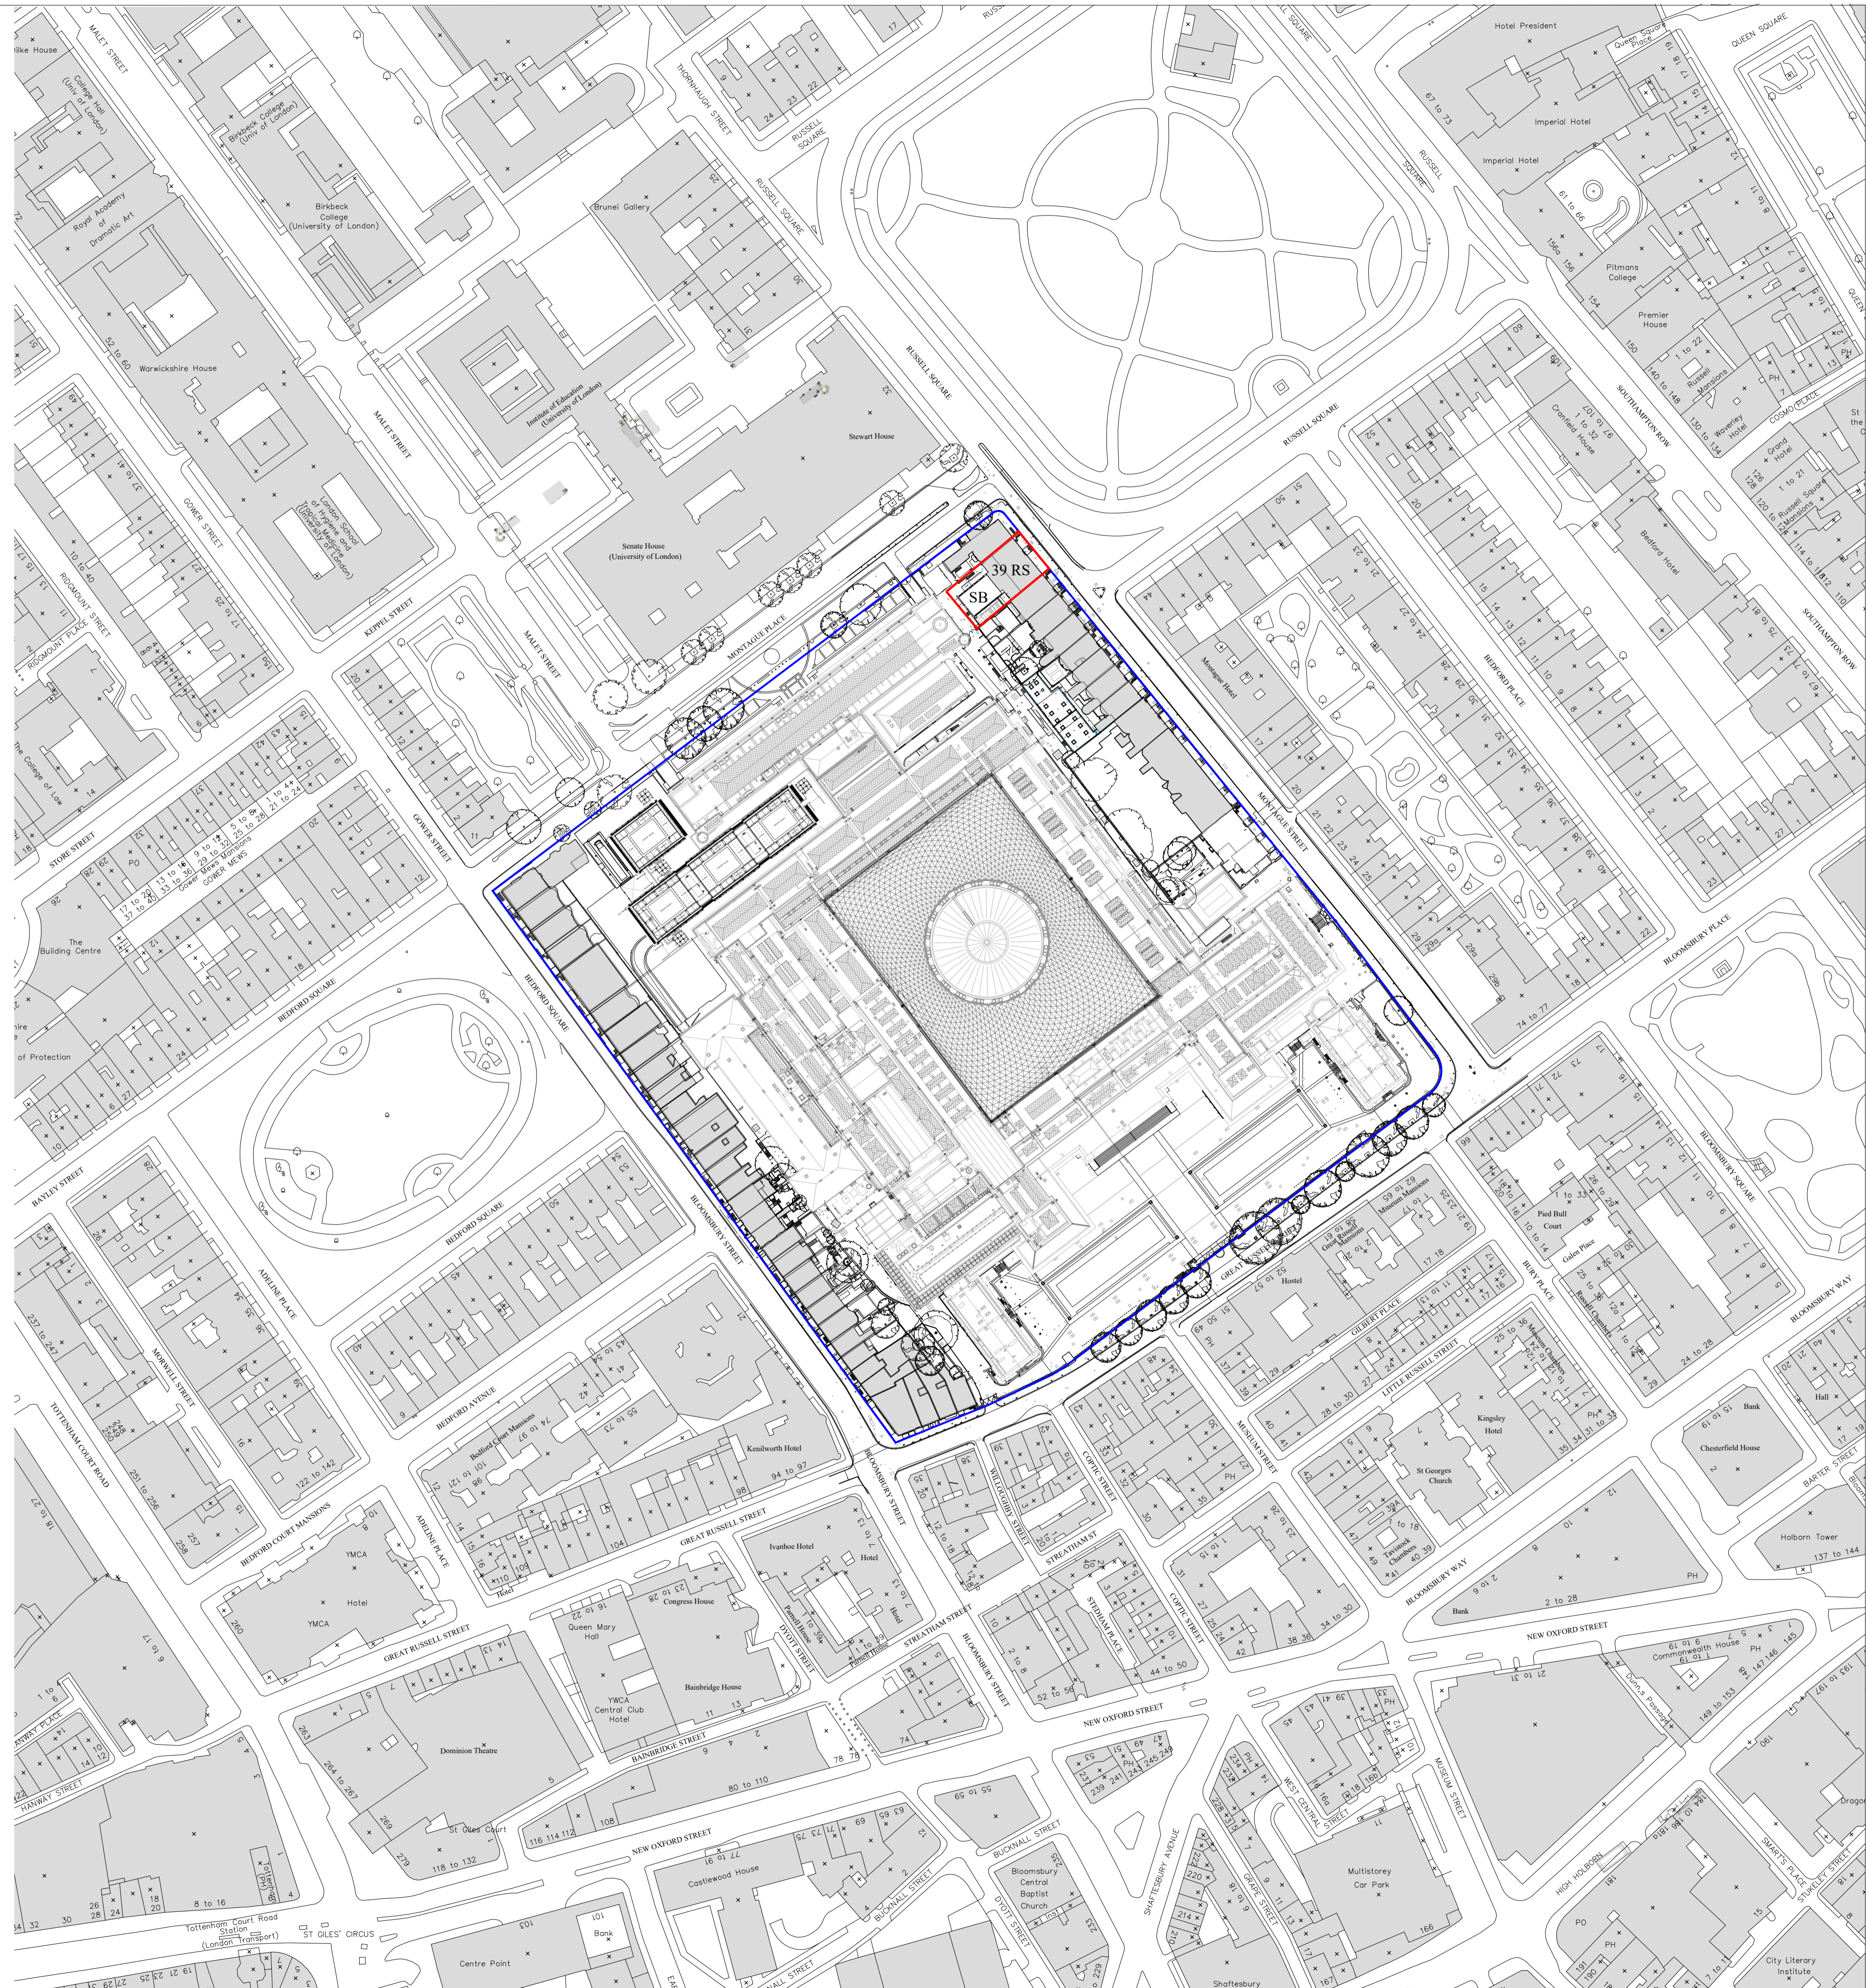

South Aerial

South-West Aerial

North-West Aerial

North-East Aerial

KEY PLAN:

0 5 10 50

NOTES:
 39RS - 39 Russell Square
 SB - Science Block
 — Site Boundary

REVISIONS:

- P1 - Draft Proposed Plans - 21/03/2023
- P2 - For Client Approval - 19/05/2023
- P3 - Issued for Tender - 23/06/2023
- P4 - Issued for Planning Application & LBC - 14/07/2023

BRITISH MUSEUM
 39 RUSSELL SQUARE & SCIENCE BLOCK

EXISTING LOCATION PLAN

DRAWING NO:
 1077J-WW-RS-RF-DR-A-1000

SCALE: 1:1250 @ A1	DATE: 14/07/2023
-----------------------	---------------------

WRIGHT & WRIGHT ARCHITECTS

89/91 Bayham Street
 London NW1 0AG
 TEL 020 7428 9393
 FAX 020 7428 9394
 www.wrightandwright.co.uk
 www.wrightandwright.co.uk