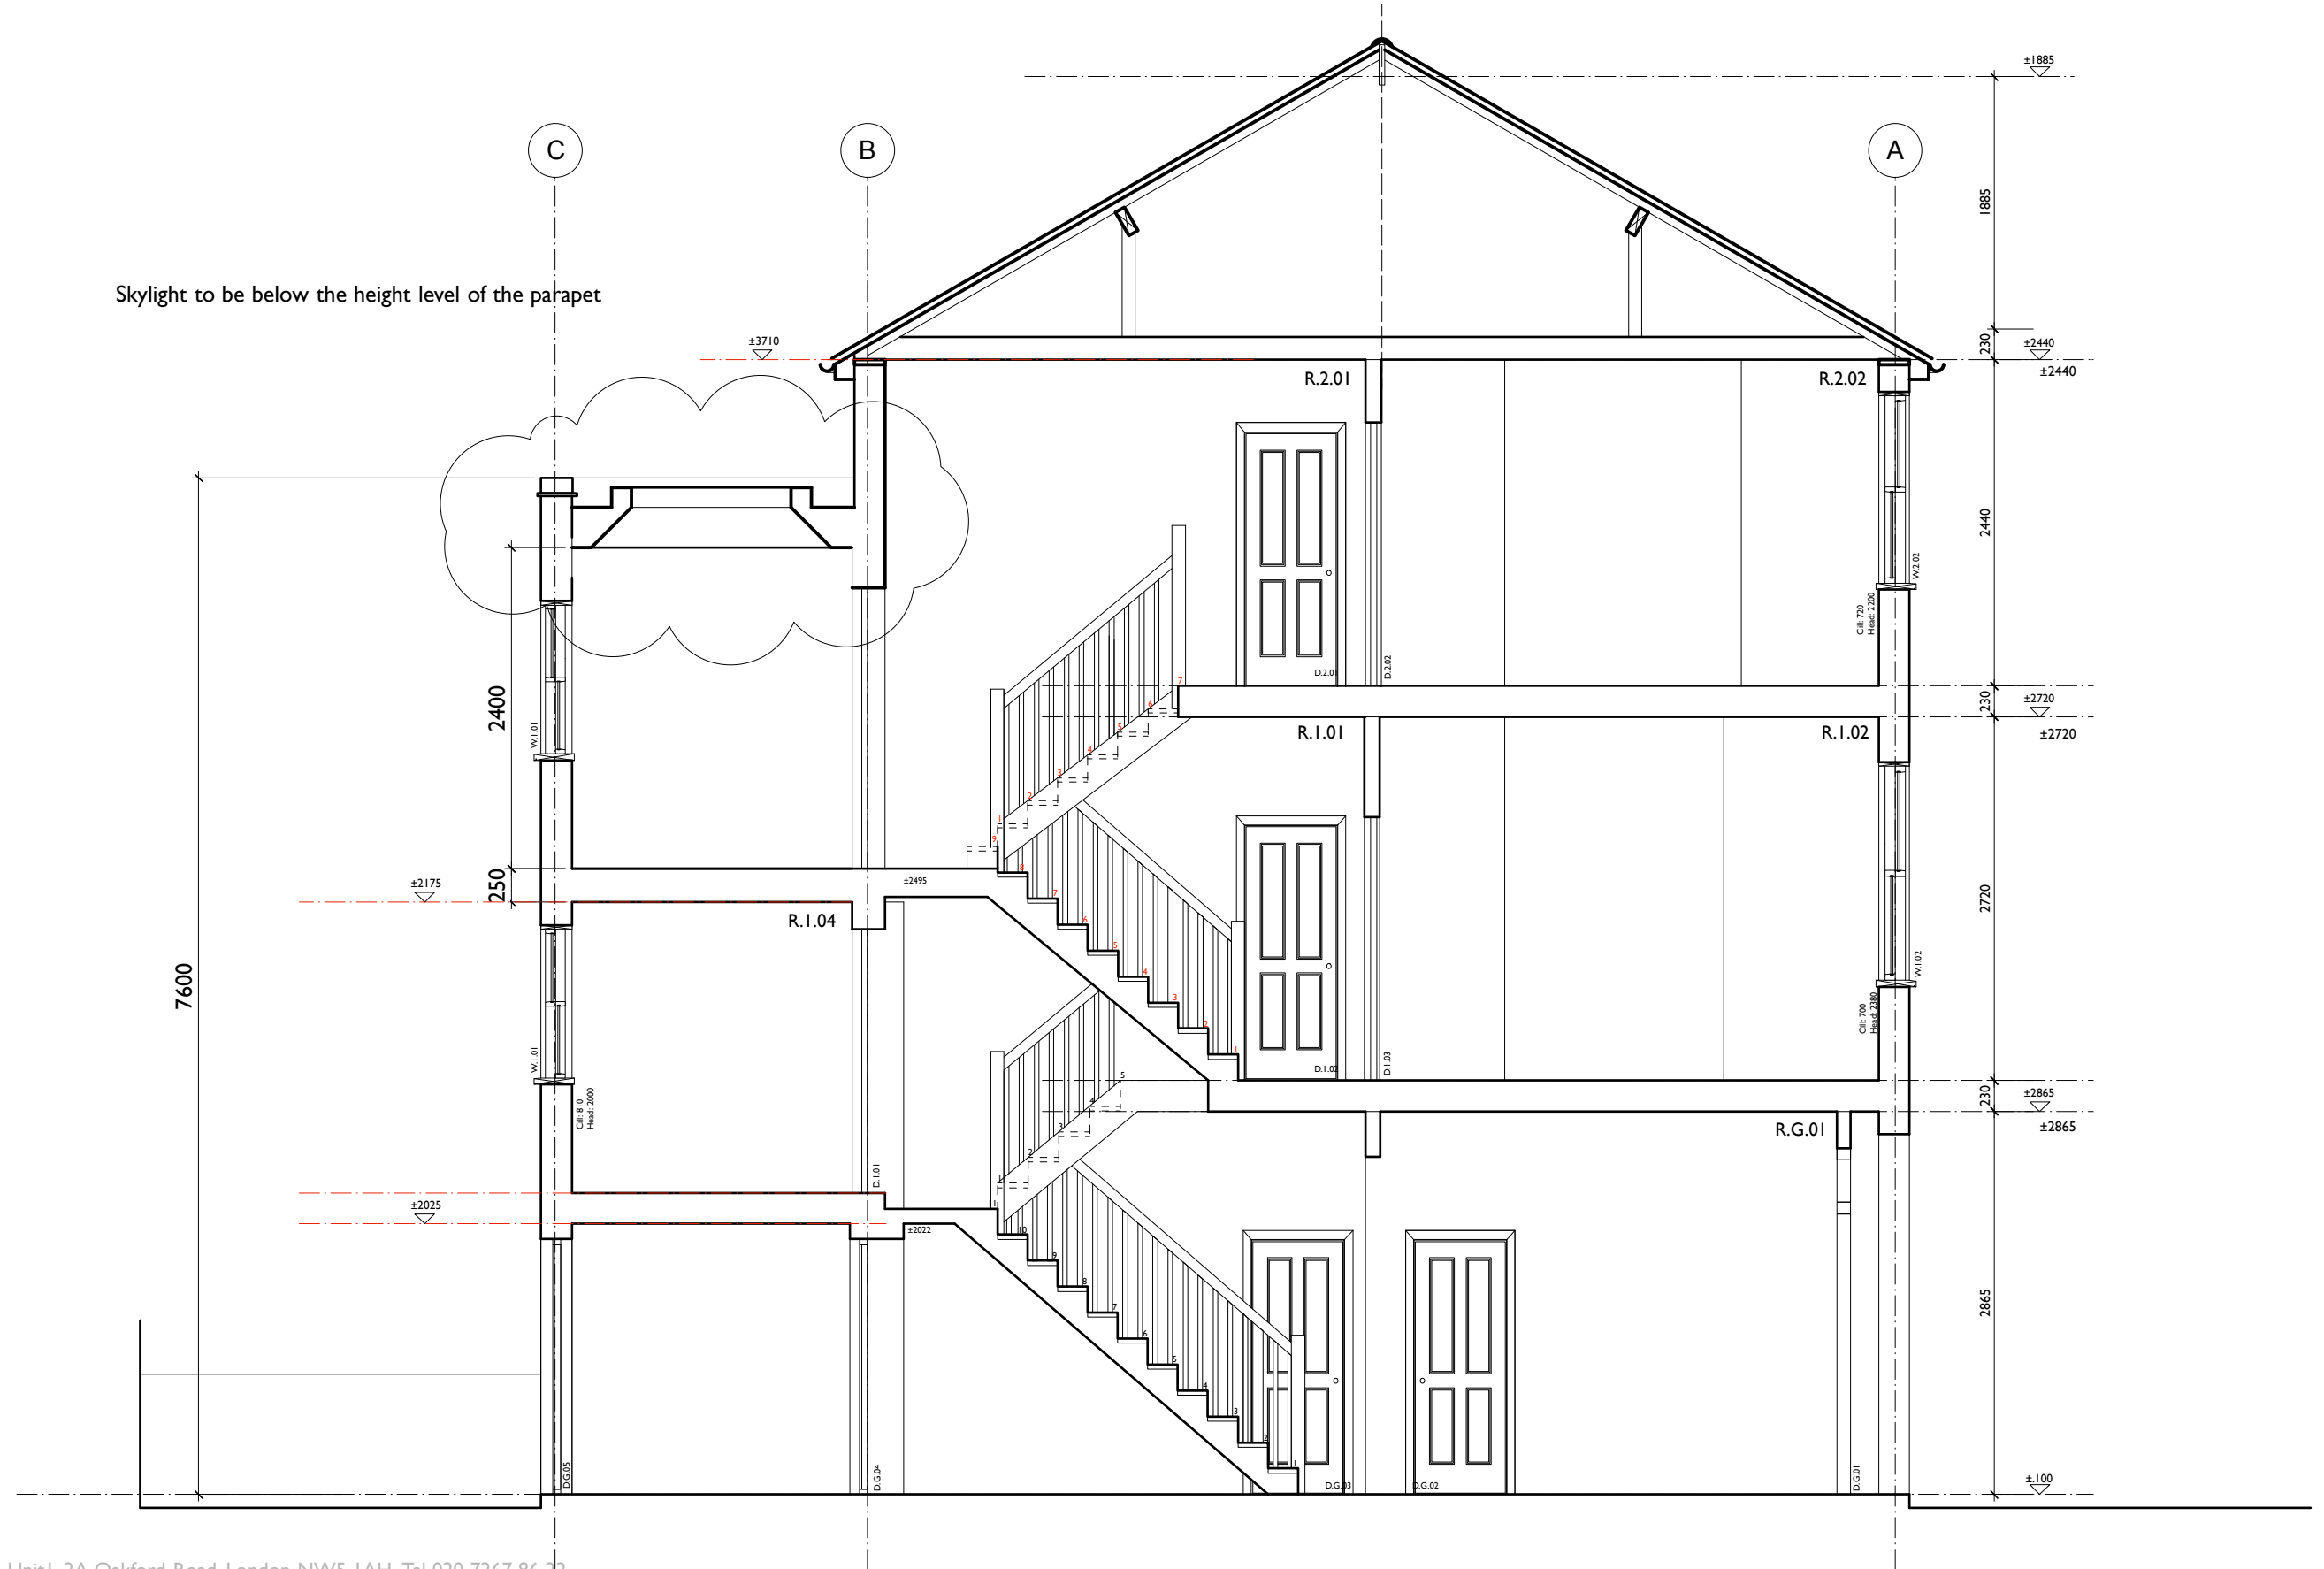

Skylight to be below the height level of the parapet

**MARTINS CAMISULI** Unit 1, 2A Oakford Road, London NW5 1AH Tel 020 7267 86 22

**JOB TITLE:** 41-43 Twisden Rd  
**DRWG TITLE:** Proposed Section B  
**DRWG NO:** MC/237(02)\_25  
**SCALE:** 1.50 @ A3  
**DATE:** January 2025

**REVISION: A 040325 Skylight reduced in height to be below the parapet height**

**ALL DIMENSIONS INDICATED ON THIS DRAWING ARE SUBJECT TO ALTERATIONS ONCE ON SITE.  
 CONFIRM ALL DIMENSION ON SITE PRIOR TO ORDERING AND CONSTRUCTION**

Scale bar