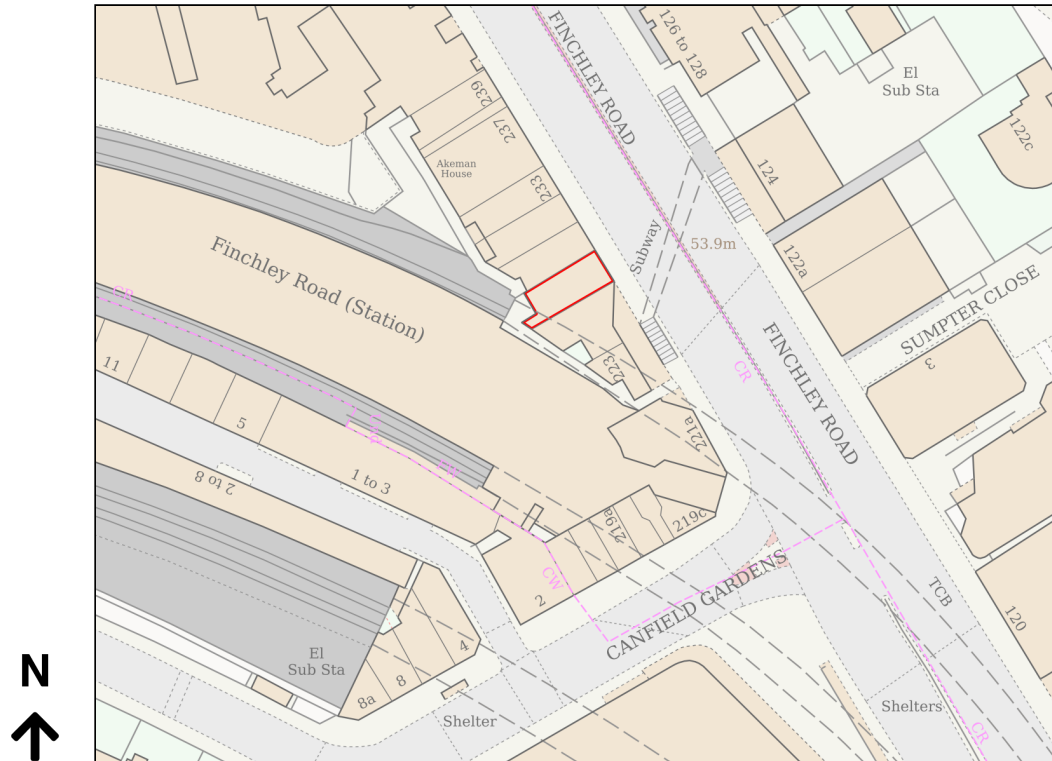

Location Plan

Site Address: Tortilla, 227, Finchley Road, London, NW3 6LP

Date Produced: 05-Mar-2025

Scale: 1:1250 @A4

Planning Portal Reference: PP-13823306v1