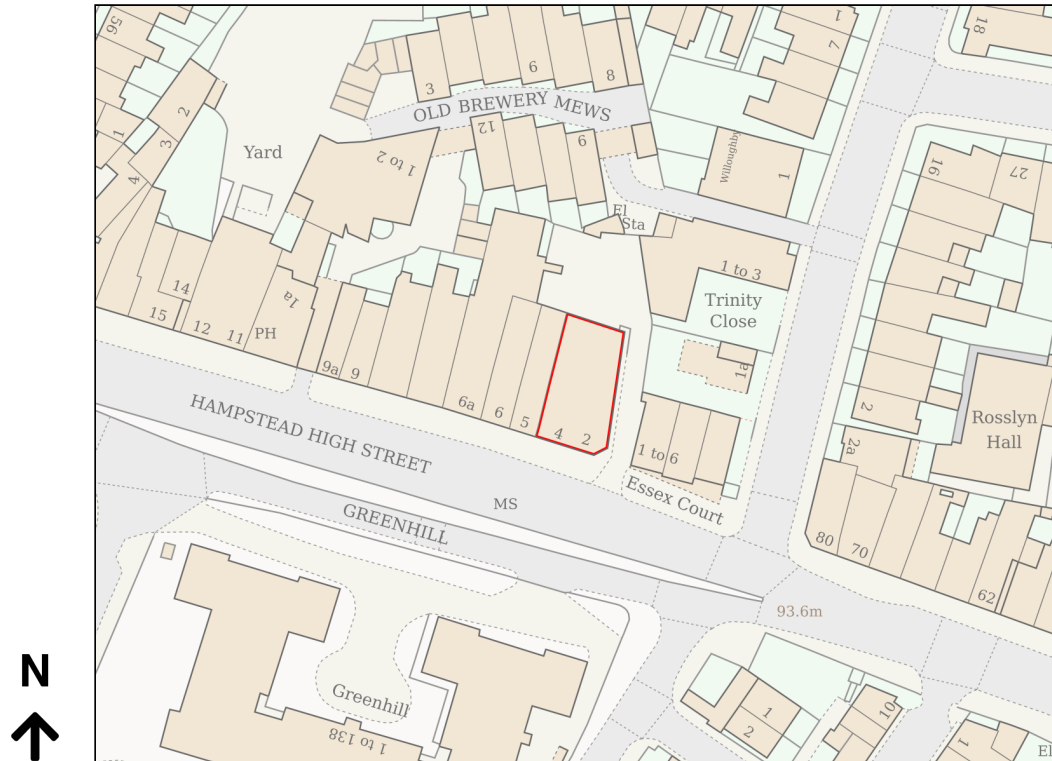

Location Plan

Site Address: Whistles, 2-6, Hampstead High Street, London, NW3 1PR

Date Produced: 04-Mar-2025

Scale: 1:1250 @A4

Planning Portal Reference: PP-13815049v1