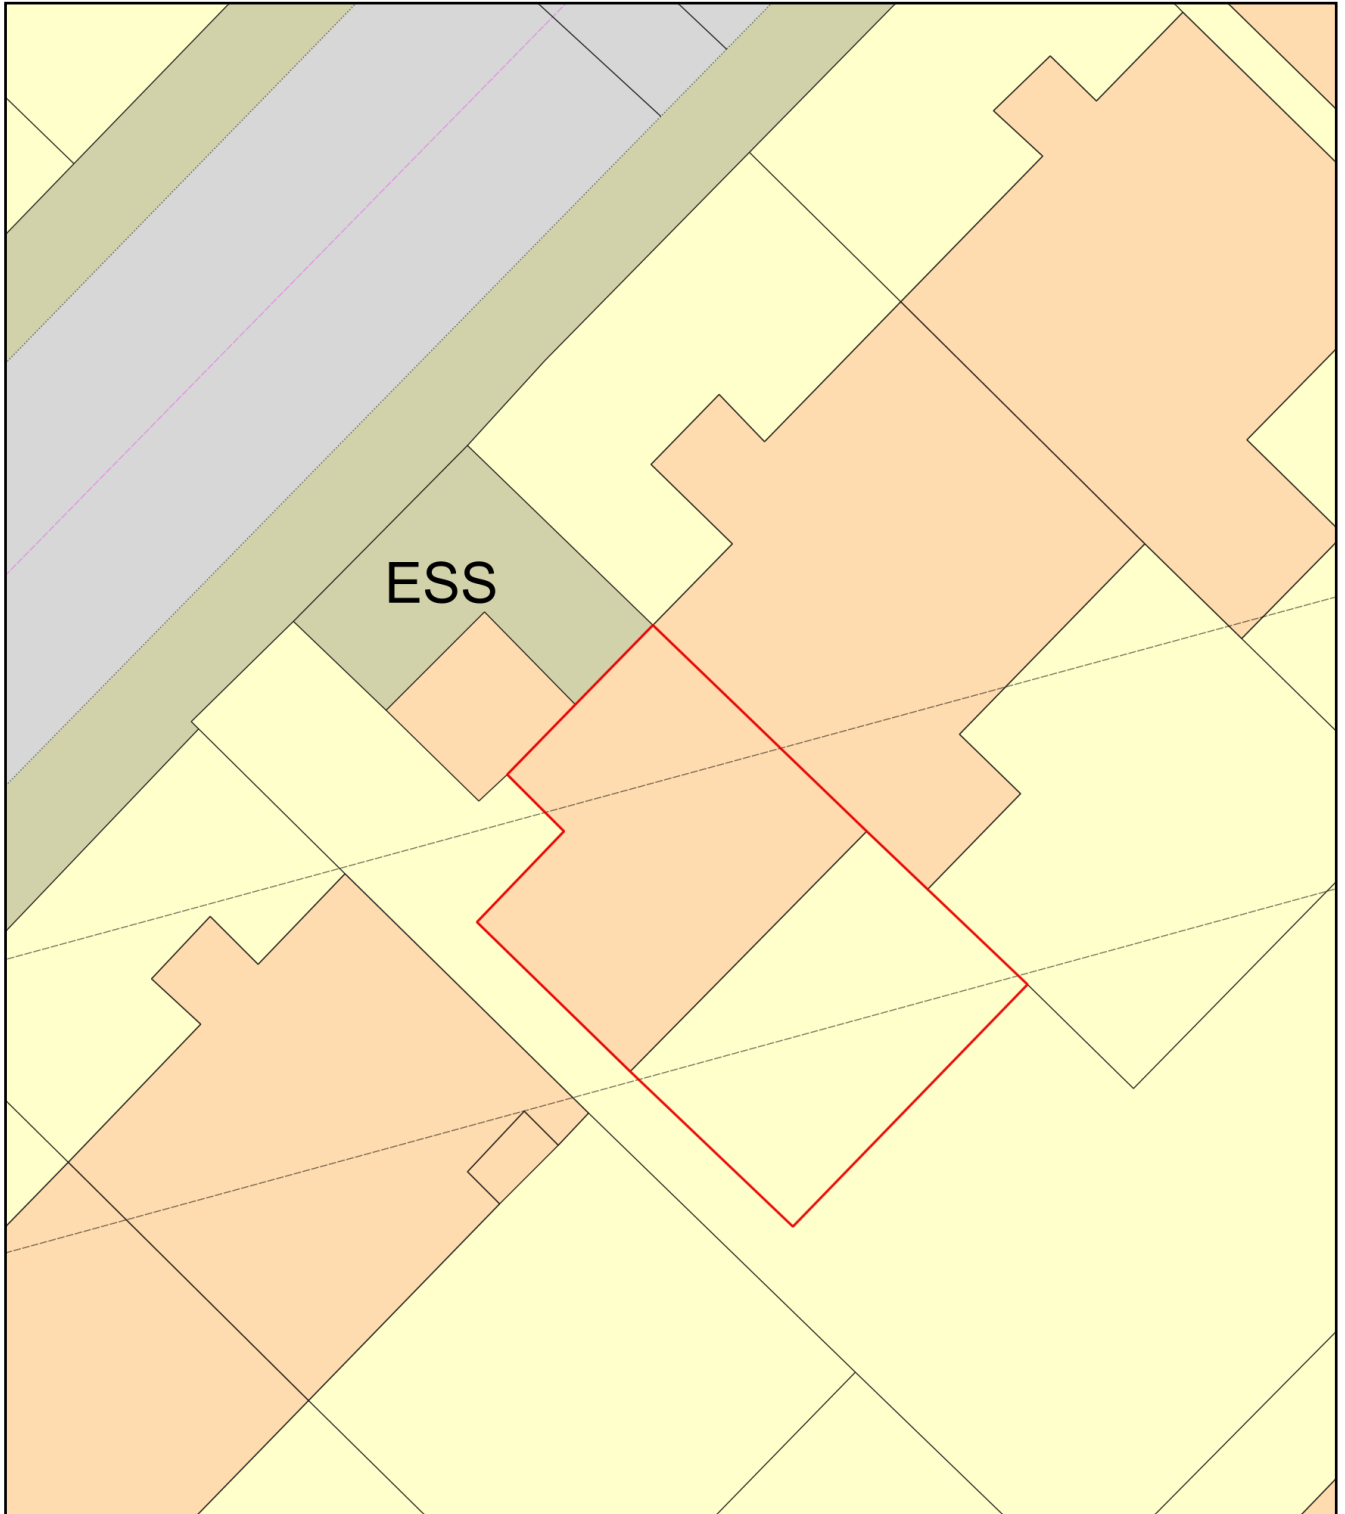

# 41 Ornan Road - OS Map

Plan Produced for: Earlham Homes Limited

Date Produced: 02 Mar 2025

Plan Reference Number: TQRQM25061105515872

Scale: 1:200 @ A4