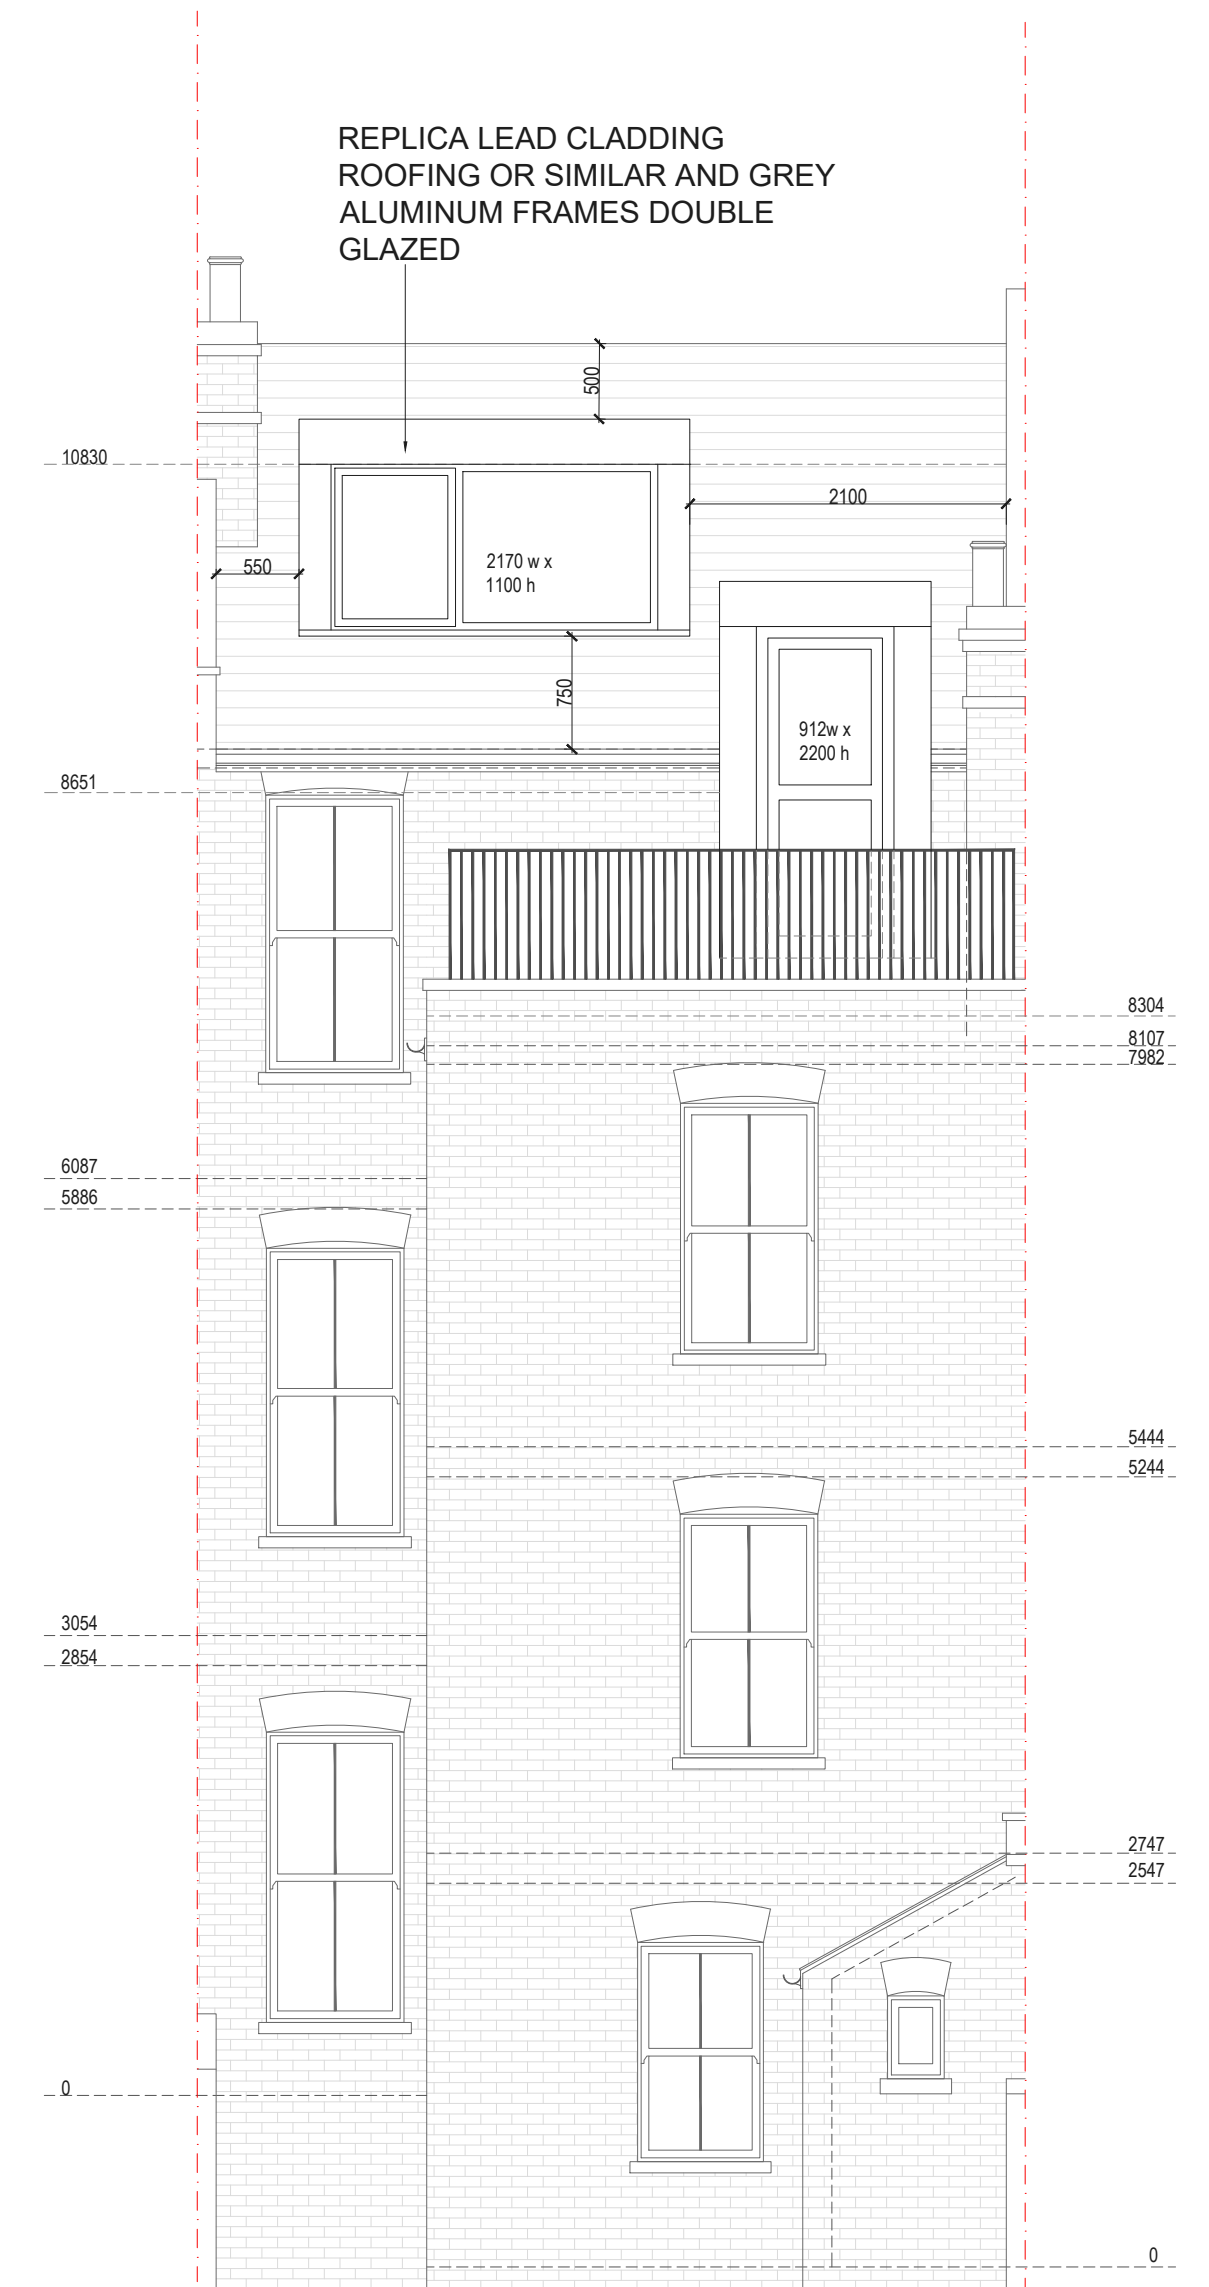

# PROPOSED

FRONT ELEVATION

FRONT

SOUTH ELEVATION

REAR GARDEN

REAR ELEVATION

Drawn by:  
A-A

Project:  
30 MACKESON ROAD LONDON NW3 2LT

Date:  
28.02.2025

No.:  
PP-04

Client:  
LIA BROWN

Drawing Title:  
PROPOSED ELEVATIONS

Scale @A1:  
1:50

Rev:  
R3

Page: