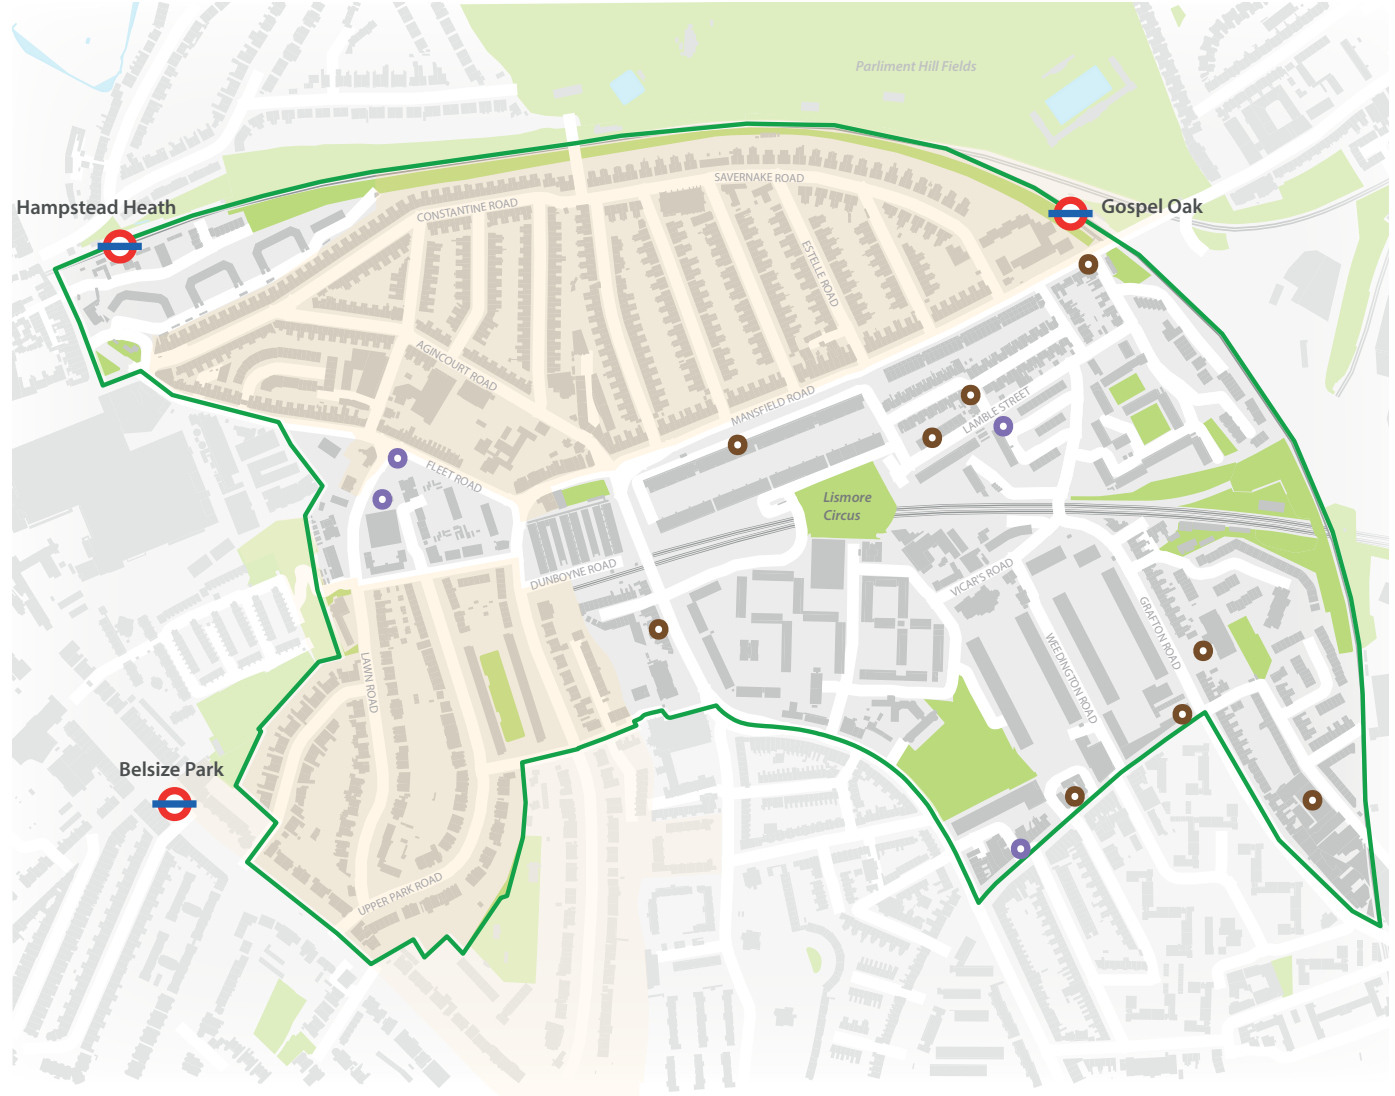

Gospel Oak

Camden's Local List

The ward map opposite shows the location of the assets identified on Camden's Local List within Gospel Oak.

(click on coloured markers to be taken to the page with details of that asset on)

KEY:

- | | | |
|--|---|--|
|  Building or group of buildings |  Open space |  Rail/Tube line |
|  Natural features or landscape |  Water |  Ward boundary |
|  Street feature or other structures |  Conservation area |  Borough boundary |