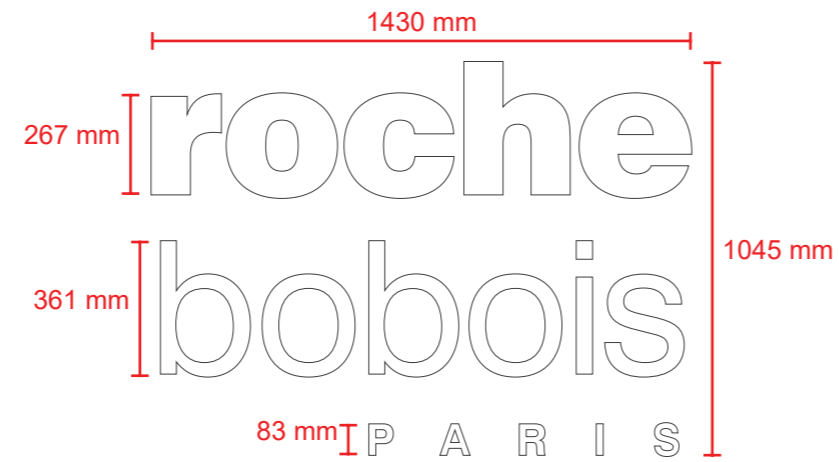

Finchley Road - External Signage