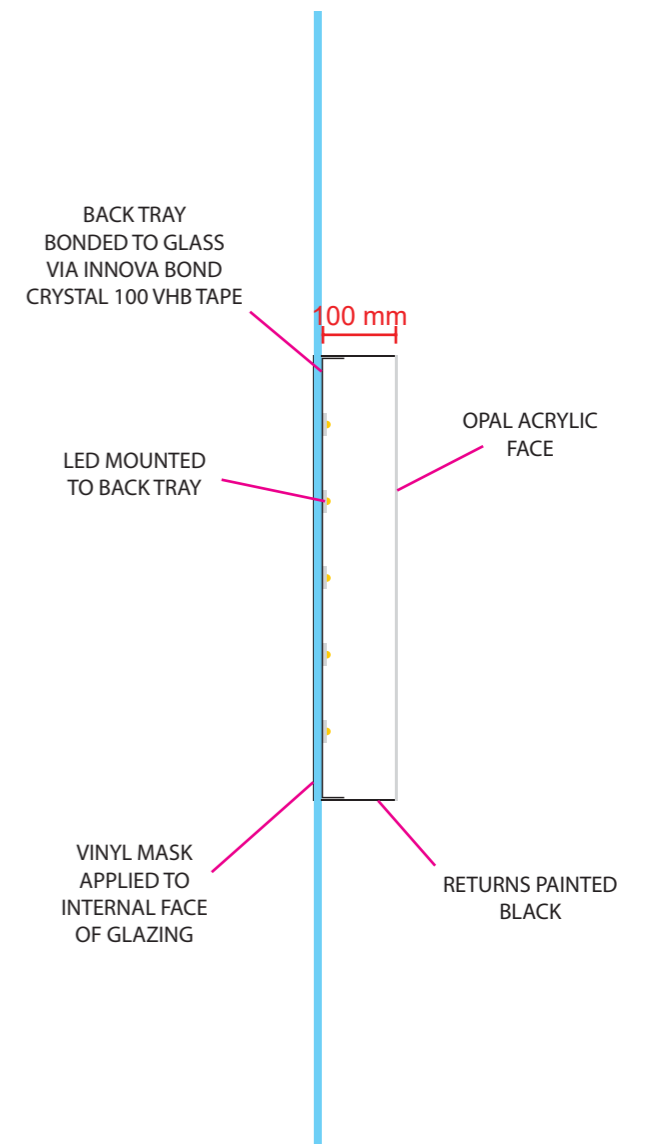

Finchley Road - External Signage

PROFILE
SHOWN AT 1:10

2 No. SETS OF BUILT UP RIMLESS LETTERS WITH FLUSH FINISH OPAL ACRYLIC FACES
 LETTERS TO HAVE 100MM BLACK RETURNS, FACES LIT VIA INTERNAL LED
 LETTERS BONDED TO GLAZING WITH INNOVA BOND CRYSTAL 100 VHB TAPE ON FRONT AND WEST ELEVATIONS

Finchley Road - External Signage

PROFILE
SHOWN AT 1:10

1 No. SET OF BUILT UP RIMLESS LETTERS WITH FLUSH FINISH OPAL ACRYLIC FACES
 "ROCHE BOBOIS" LETTERS TO HAVE 100MM BLACK RETURNS, FACES LIT VIA INTERNAL LED
 "PARIS" LETTERS TO BE 2 LAYERS OF 5MM ACRYLIC (BASE BLACK, FACE WHITE), NON ILLUMINATED
 LETTERS MECHANICALLY FIXED TO RENDERED WALL ON WEST ELEVATION

Date: 25.02.2025	Drawing No. PSS12614-A Page 2 / 3	Artist SO	Status Production	Colours			
			Scale 1:20 @ A3	<input type="text" value="0,0,0"/>	<input type="text" value="0,0,0"/>	<input type="text" value="0,0,0"/>	<input type="text" value="0,0,0"/>