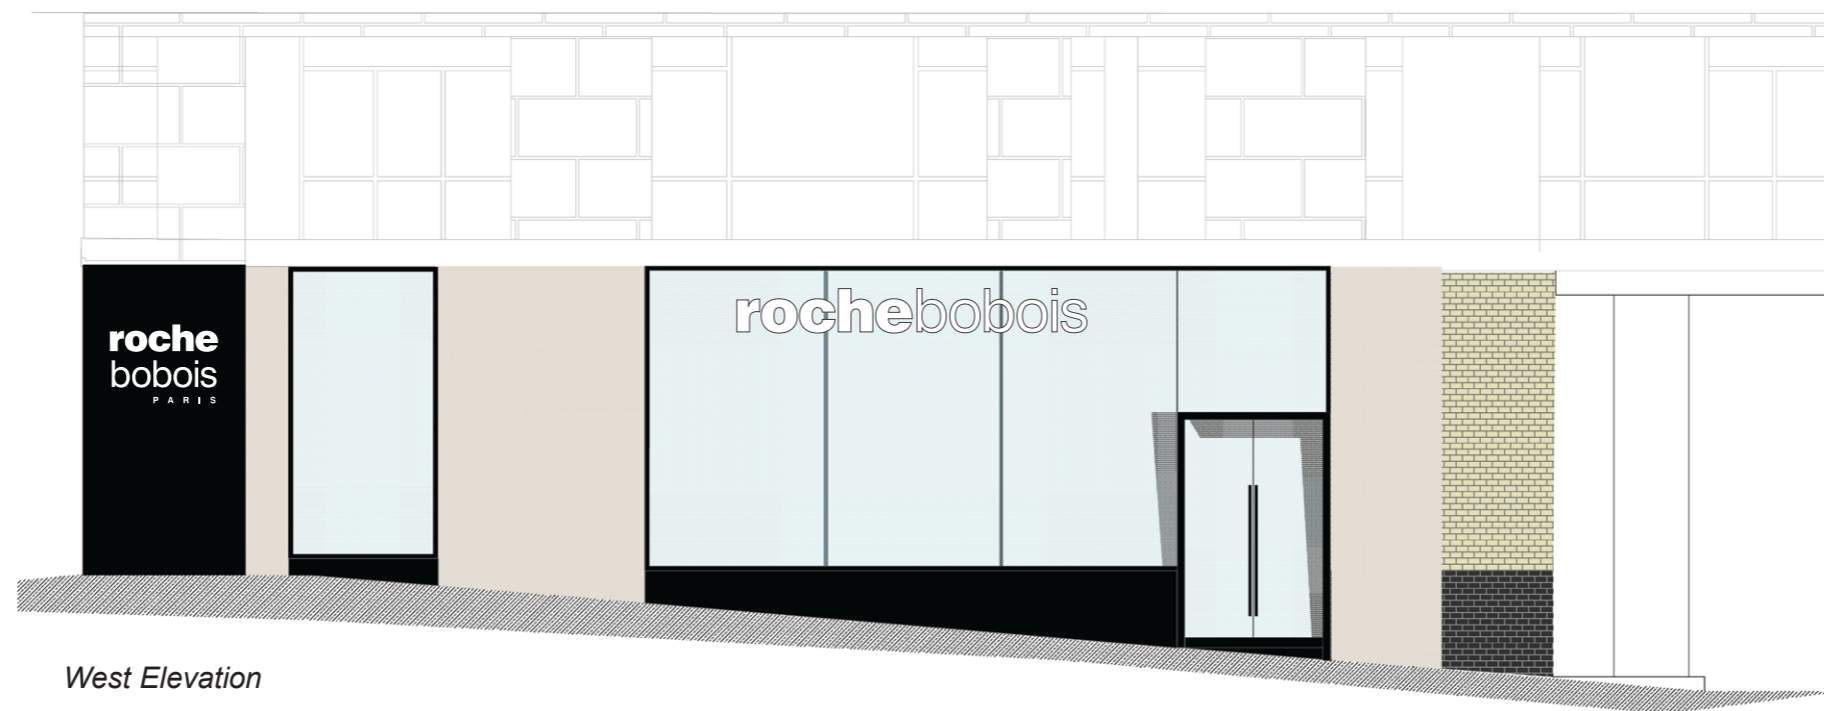

West Elevation

Date: 25.02.2025	Drawing No. PSS12614-A Page 3 / 3	Artist SO	Status Production Scale 1:20 @ A3	Colours 0,0,0,0 0,0,0,0 0,0,0,0 0,0,0,0		DRAGONFLY SIGN AND DISPLAY Sainsbury Way, Hessle, HU13 9NX. Tel: 01482 500033 Email: info@dragonflyprojects.co.uk Web: dragonflysigns.co.uk