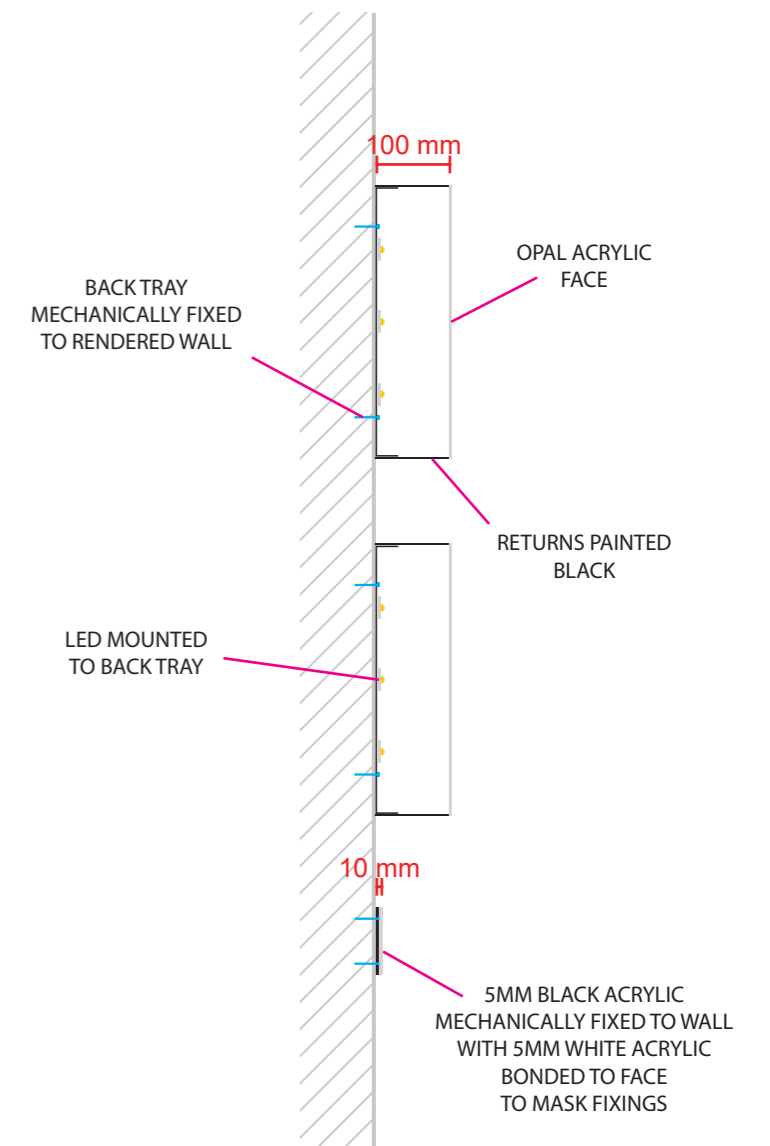

Finchley Road - External Signage

PROFILE
SHOWN AT 1:10

2 No. SETS OF BUILT UP RIMLESS LETTERS WITH FLUSH FINISH OPAL ACRYLIC FACES
 LETTERS TO HAVE 100MM BLACK RETURNS, FACES LIT VIA INTERNAL LED
 LETTERS BONDED TO GLAZING WITH INNOVA BOND CRYSTAL 100 VHB TAPE ON FRONT AND WEST ELEVATIONS

Finchley Road - External Signage

PROFILE
SHOWN AT 1:10

1 No. SET OF BUILT UP RIMLESS LETTERS WITH FLUSH FINISH OPAL ACRYLIC FACES
 "ROCHE BOBOIS" LETTERS TO HAVE 100MM BLACK RETURNS, FACES LIT VIA INTERNAL LED
 "PARIS" LETTERS TO BE 2 LAYERS OF 5MM ACRYLIC (BASE BLACK, FACE WHITE), NON ILLUMINATED
 LETTERS MECHANICALLY FIXED TO RENDERED WALL ON WEST ELEVATION

Date: 25.02.2025	Drawing No. PSS12614-A Page 2 / 3	Artist SO	Status Production	Colours			
			Scale 1:20 @ A3	<input type="text" value="0,0,0"/>	<input type="text" value="0,0,0"/>	<input type="text" value="0,0,0"/>	<input type="text" value="0,0,0"/>