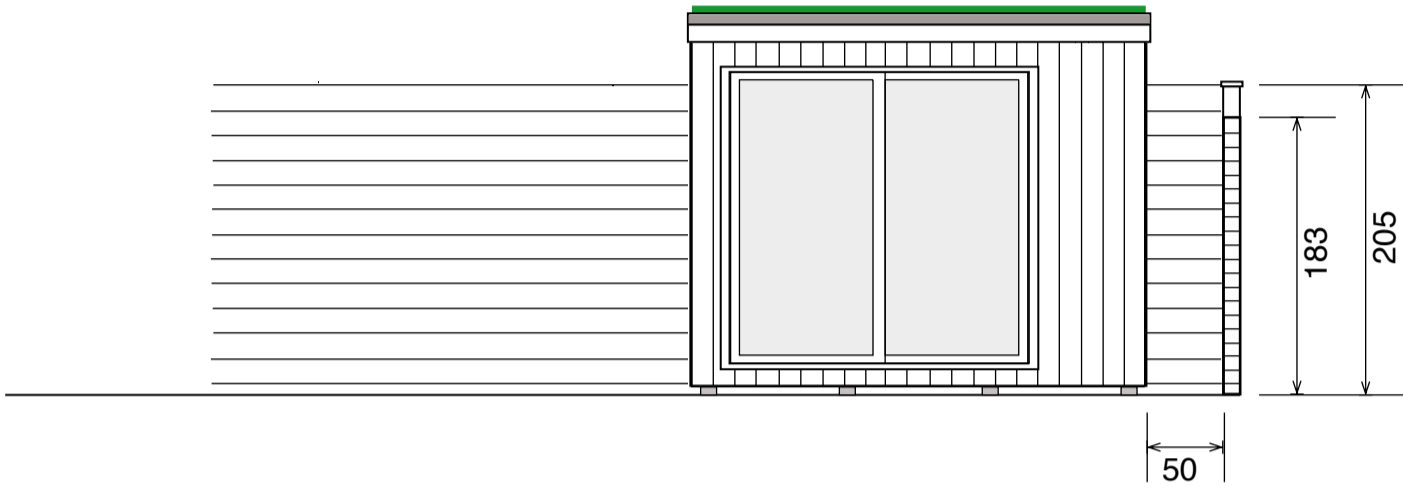

Front elevation

Left side elevation

**Proposed garden room
Boundary heights**

Site: 5A Belsize Square, NW3 4HT

Scale 1:50 @ A3

Dimensions in centimetres
Garden2office Ltd February 2025