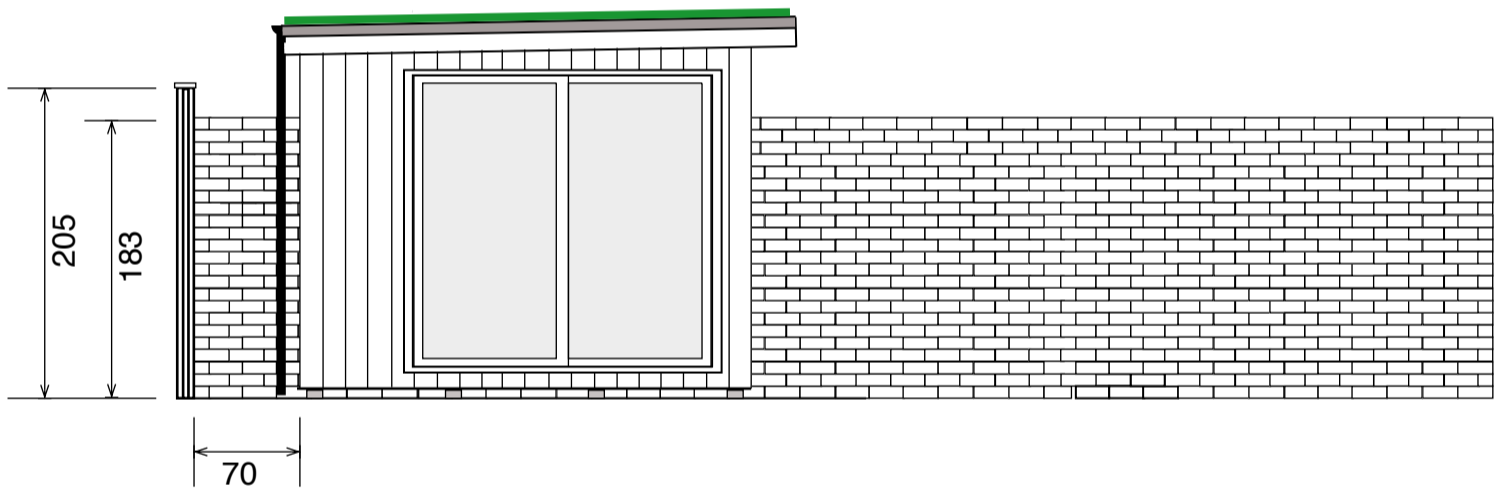

Front elevation

Left side elevation

**Proposed garden room
Boundary heights**

Site: 5A Belsize Square, NW3 4HT

Scale 1:50 @ A3

Dimensions in centimetres
Garden2office Ltd February 2025