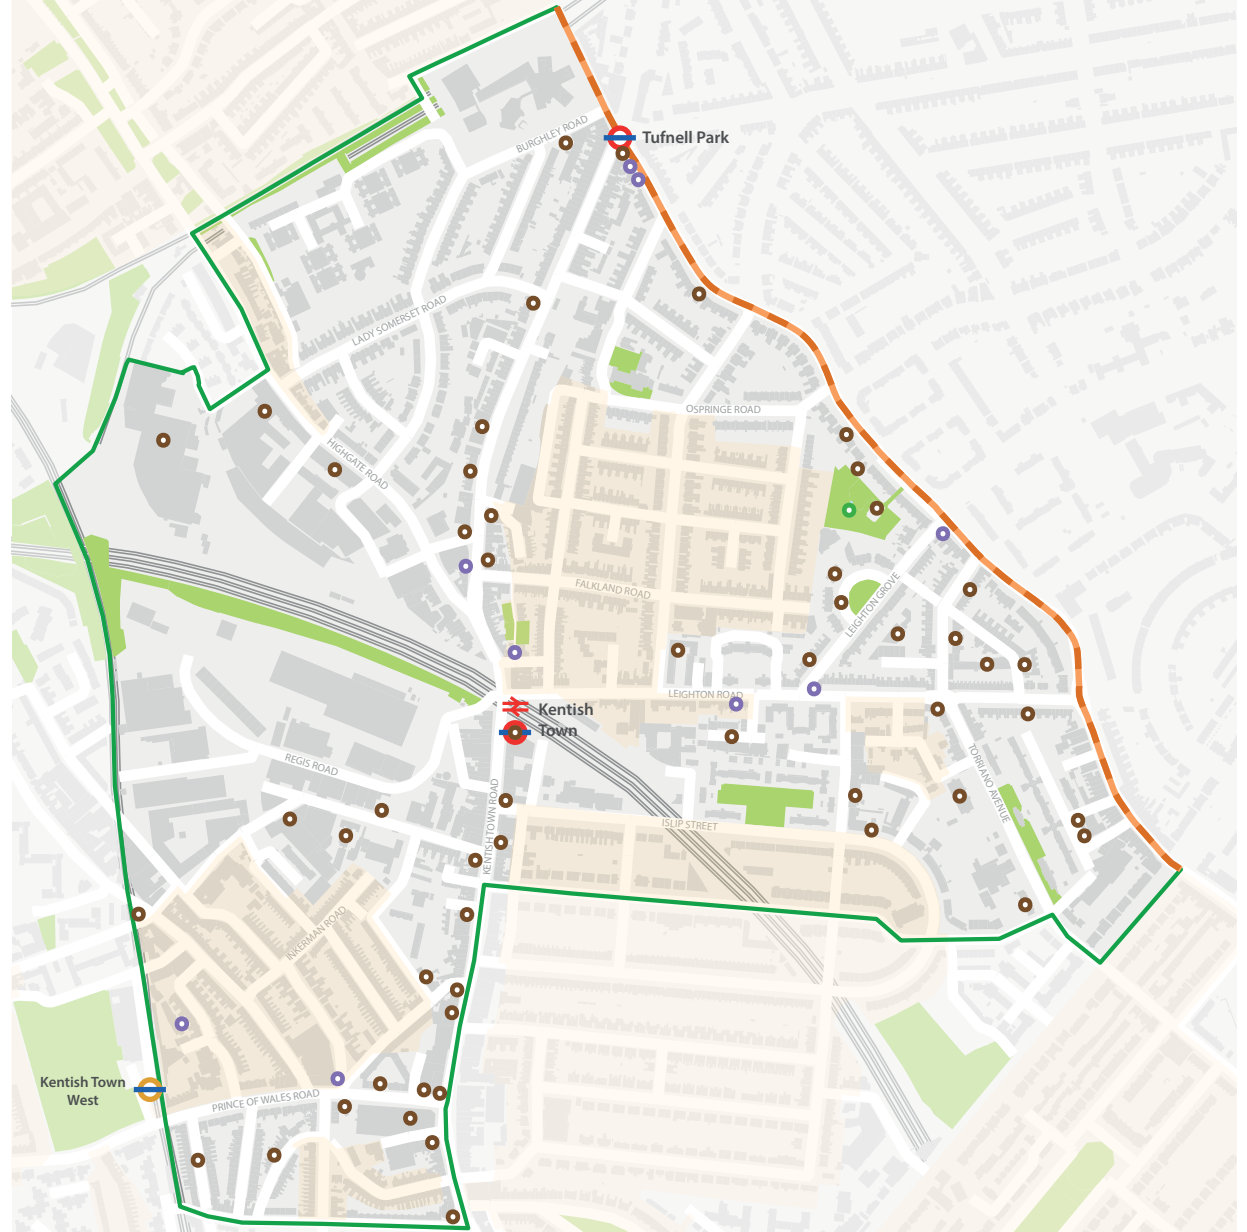

Kentish Town

Camden's Local List

The ward map opposite shows the location of the assets identified on Camden's Local List within Kentish Town.

(click on coloured markers to be taken to the page with details of that asset on)

KEY:

- | | | |
|------------------------------------|-------------------|------------------|
| Building or group of buildings | Open space | Rail/Tube line |
| Natural features or landscape | Water | Ward boundary |
| Street feature or other structures | Conservation area | Borough boundary |