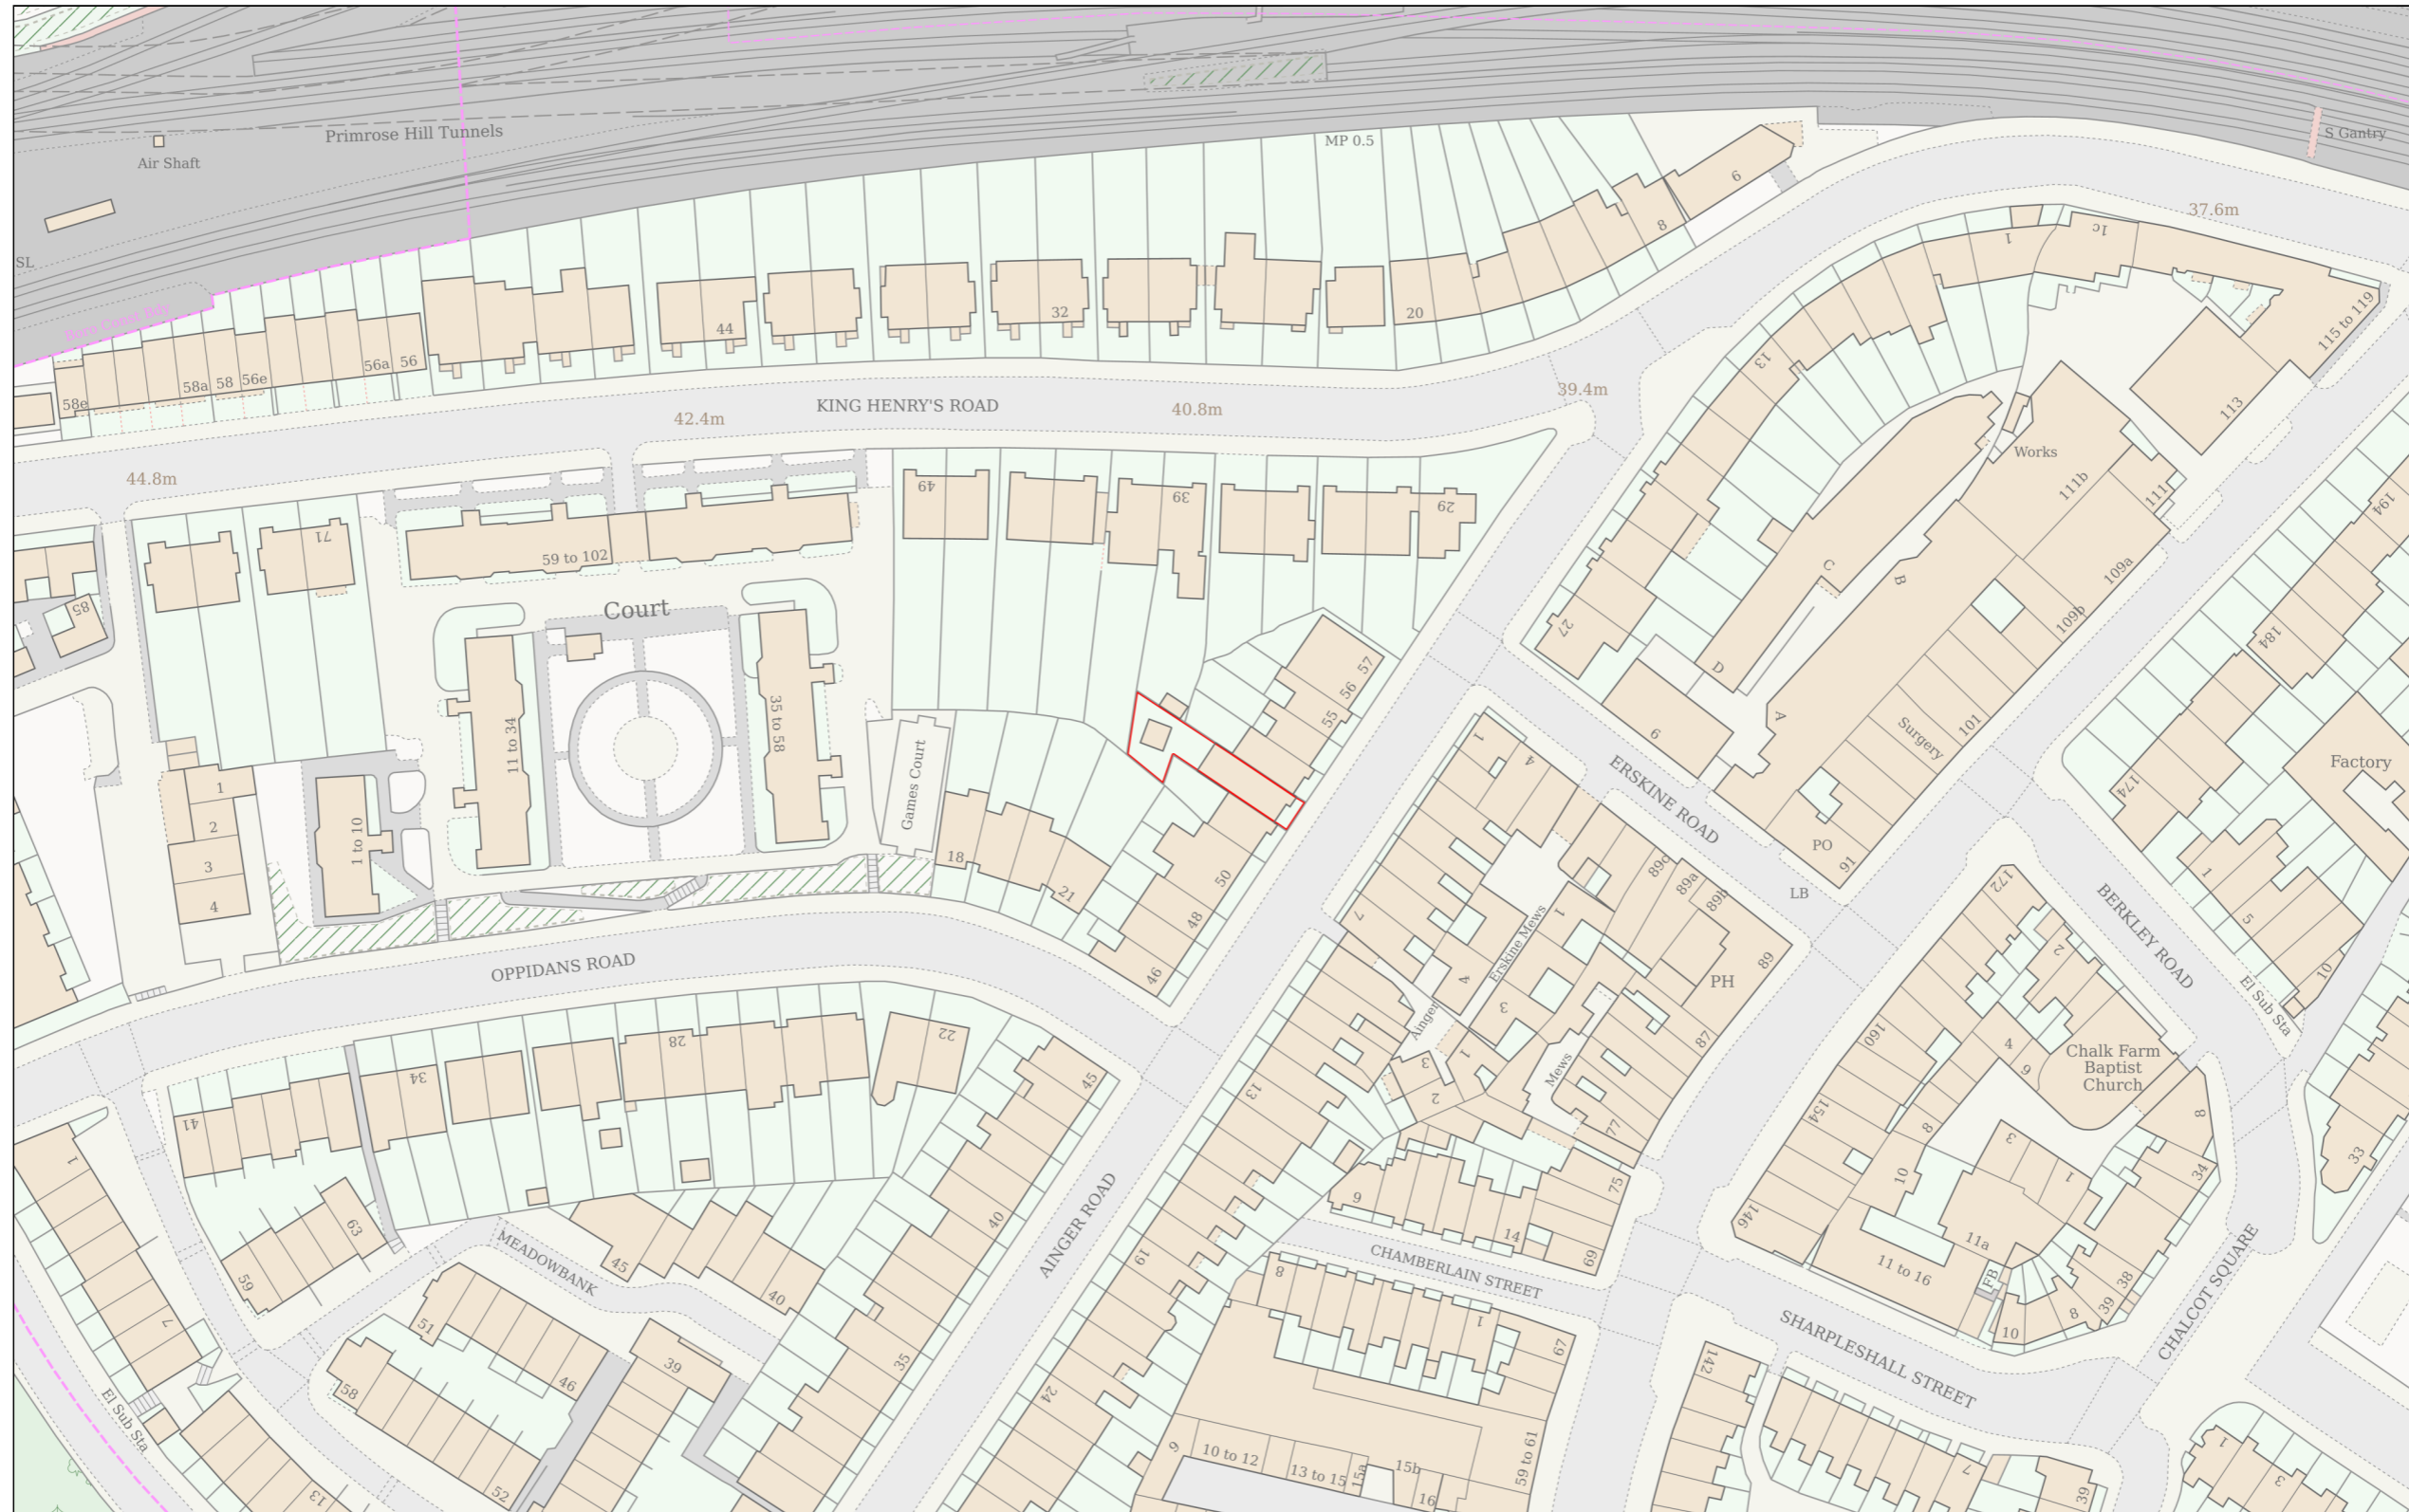

Location Plan

Site Address: 52, Ainger Road, London, NW3 3AH

Date Produced: 26-Feb-2025

Scale: 1:1250 @A3

Planning Portal Reference: PP-13749788v1