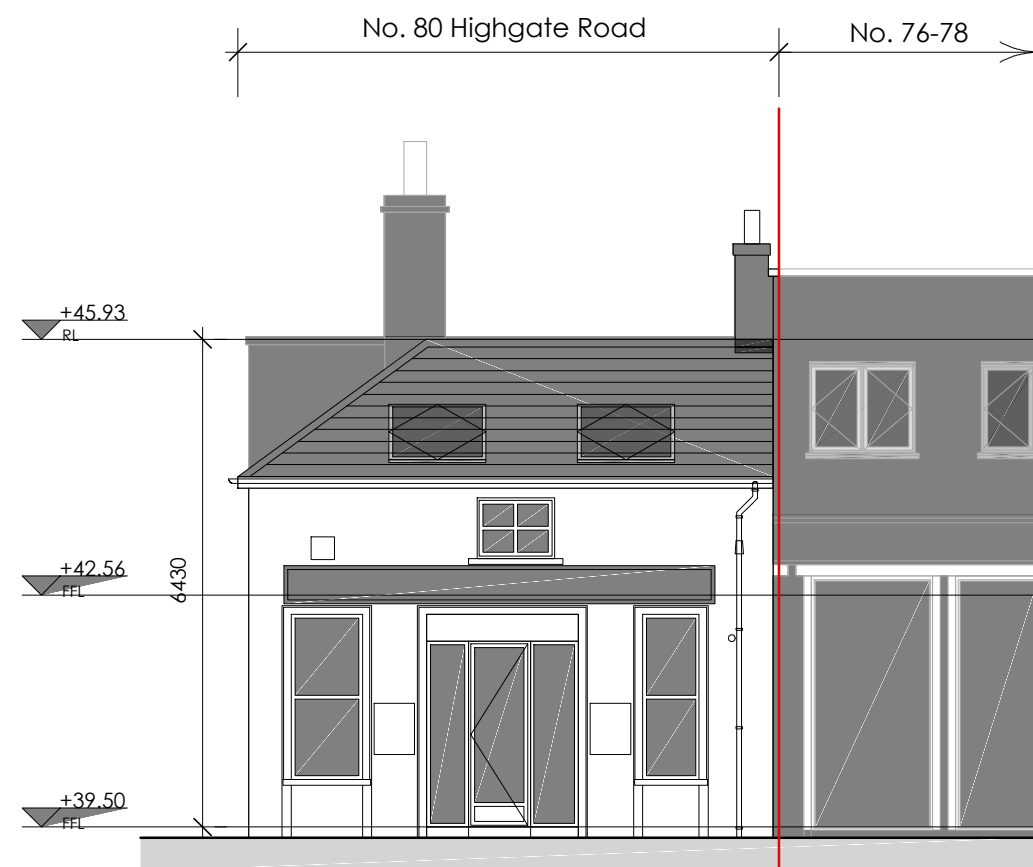

This Drawing is Copyright. ©

**Note: All dimensions to be checked on site and not to be scaled from drawing.**

AMENDMENTS:  
**Revision** **Date**

1 Existing Front Elevation  
Scale: 1:100

2 Existing Side Elevation  
Scale: 1:100

**BUCKMASTERBATCUP**  
Architects Ltd.

CLIENT:  
**Houshang Sakhai**

PROJECT TITLE:  
**80 Highgate Road, London, NW5 1PB**

DRAWING TITLE:  
**Existing Elevations**

SCALE: **1:50 @ A3** | DATE: **February 2025**