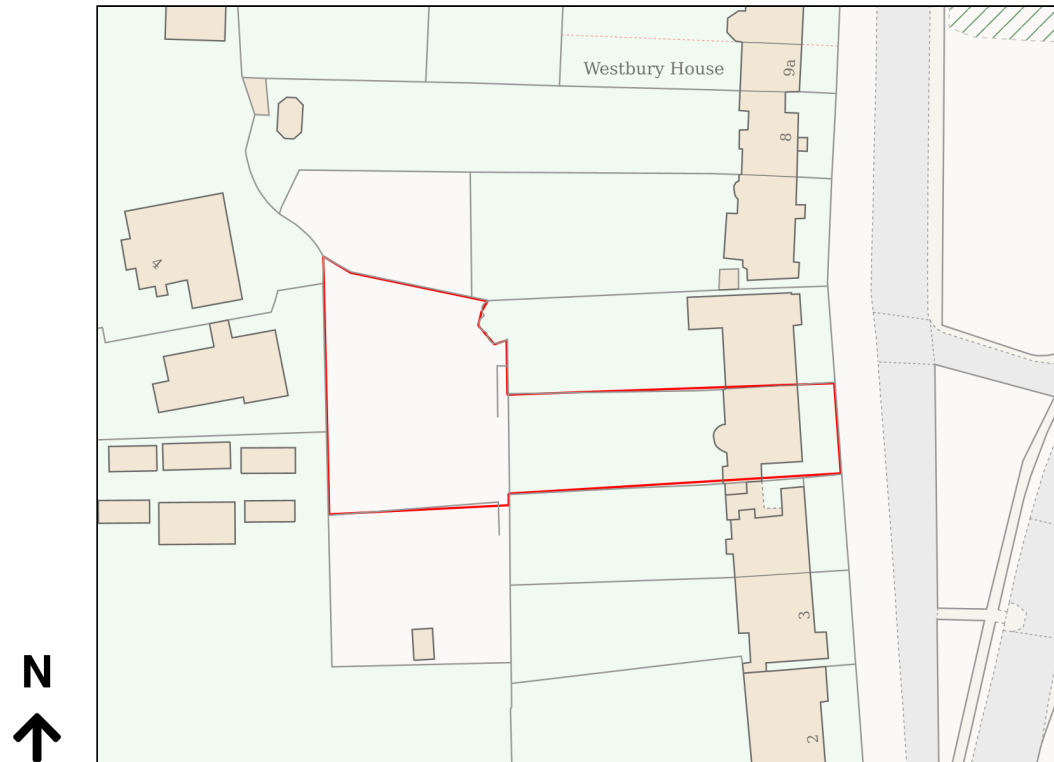

# Location Plan

Site Address: 5, The Grove, London, N6 6JU

Date Produced: 25-Feb-2025

Scale: 1:1250 @A4

Planning Portal Reference: PP-13803940v1