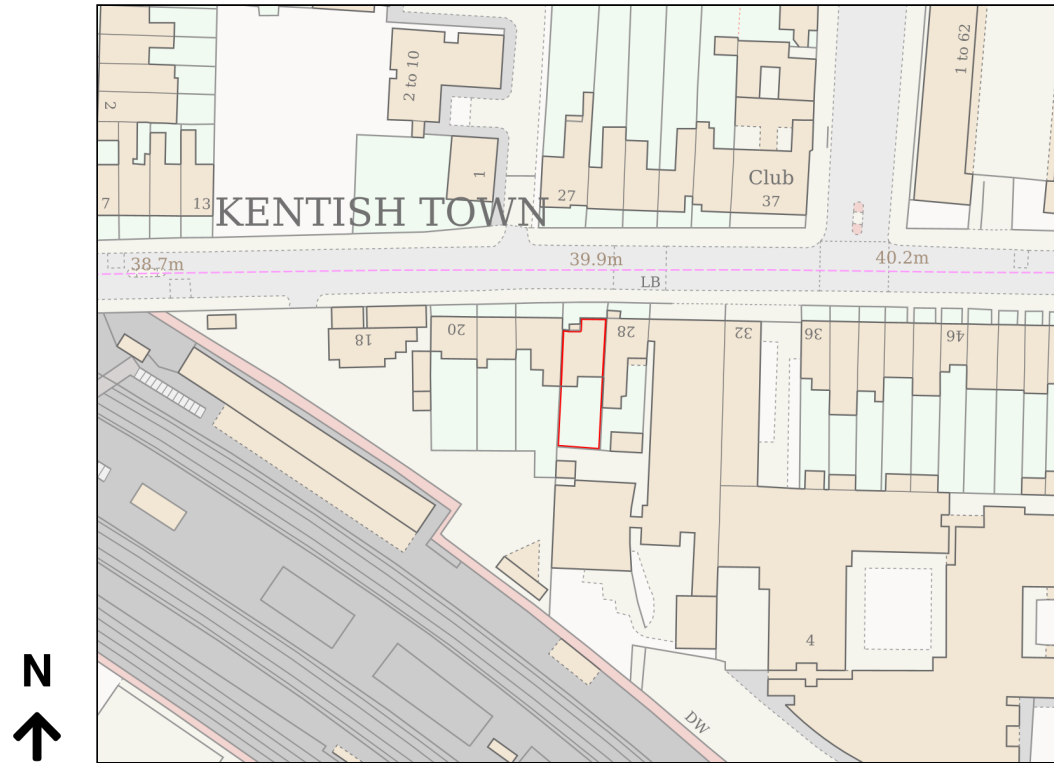

Location Plan

Site Address: Flat A, 26, Leighton Road, London, NW5 2QE

Date Produced: 25-Feb-2025

Scale: 1:1250 @A4

Planning Portal Reference: PP-12869182v1