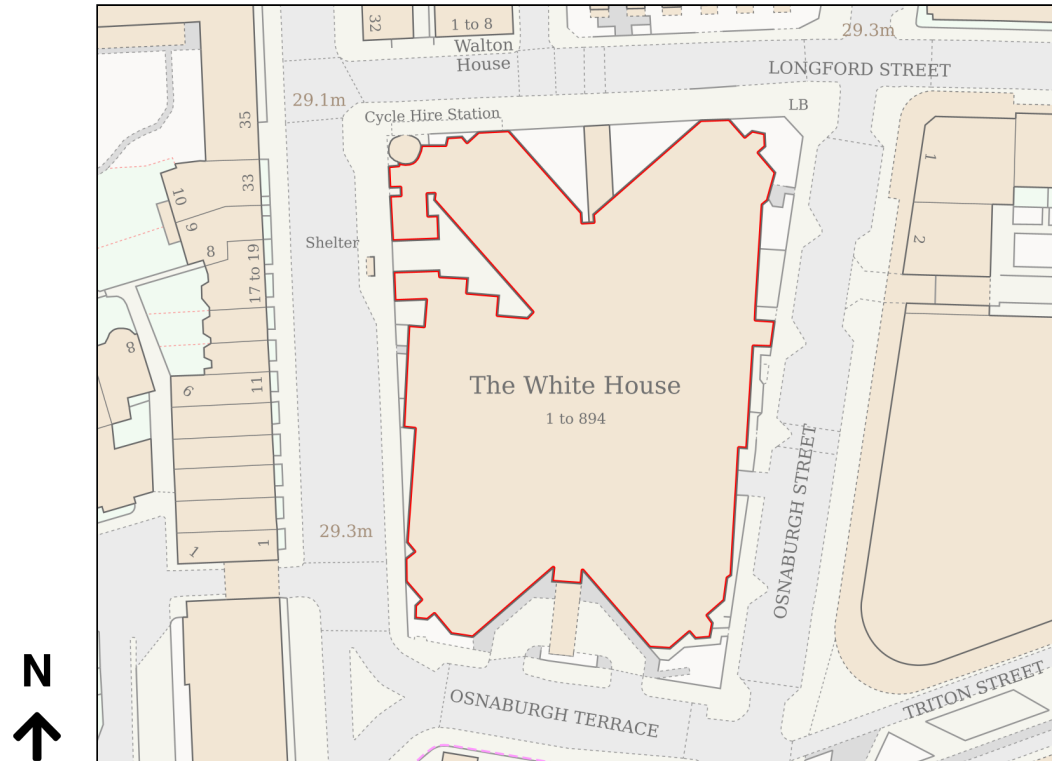

Location Plan

Site Address: Melia White House Hotel, Albany Street, London, NW1 3UP

Date Produced: 25-Feb-2025

Scale: 1:1250 @A4

Planning Portal Reference: PP-13718923v1