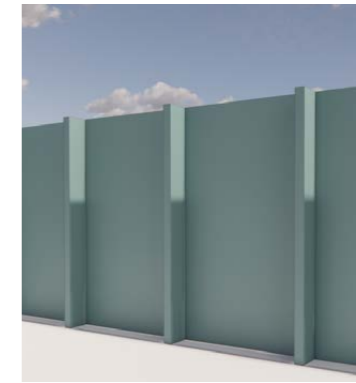

1 | New Infill Façade

Teal & White Glazed Bricks

Description: New Infill façade to have mix of white and teal glazed bricks. Chequerboard pattern at high level ground floor.

Finish: White & Teal (RAL tbc)

Suppliers: Ibstock (bricks) / Tichelaar (glaze)

2 | 4th Floor & Plant Screen

Teal Aluminium Screen

Description: New fourth floor external façade and plant screen to 5th floor to match in teal coated panels which complement the retained Cupola.

Finish: Teal (RAL tbc)

Suppliers: Vertik-AL / Tiger (coating)

3 | Shopfronts and Louvres

Bronze Shopfronts

Description: New shopfronts to all façades at ground floor.

Finish: Bronze

Suppliers: Schucco (or similar)

4 | Replica Façade

Brickwork to match & Timber windows

Description: Stock brick to match existing retained brickwork to Alfred Place. White painted timber sash windows to match existing ones that are being replaced/are new.