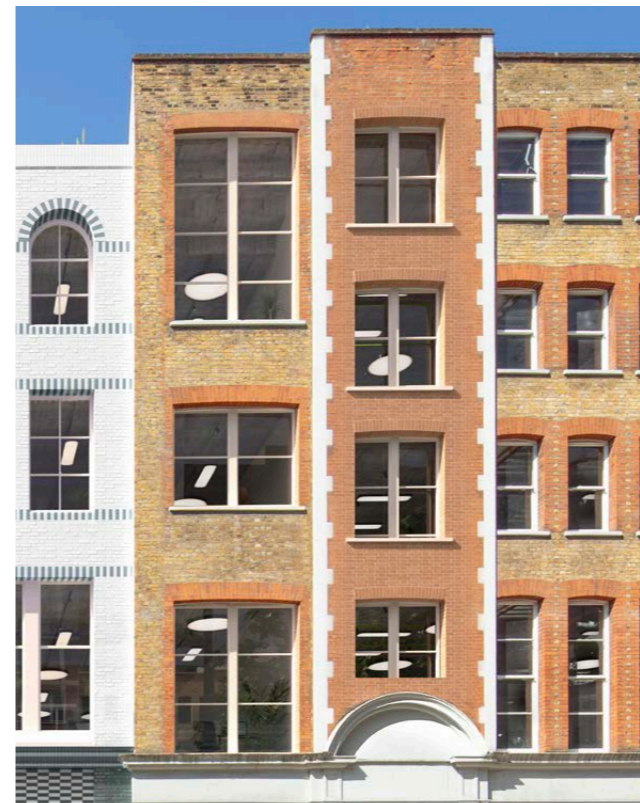

1 | New Infill Façade

Teal & White Glazed Bricks

Description: New Infill façade to have mix of white and teal glazed bricks. Chequerboard pattern at high level ground floor.

Finish: White & Teal (RAL tbc)

4 | Replica Façade

Brickwork to match & Timber windows

Description: Stock brick to match existing retained brickwork to Alfred Place. White painted timber sash windows to match existing ones that are being replaced/are new.