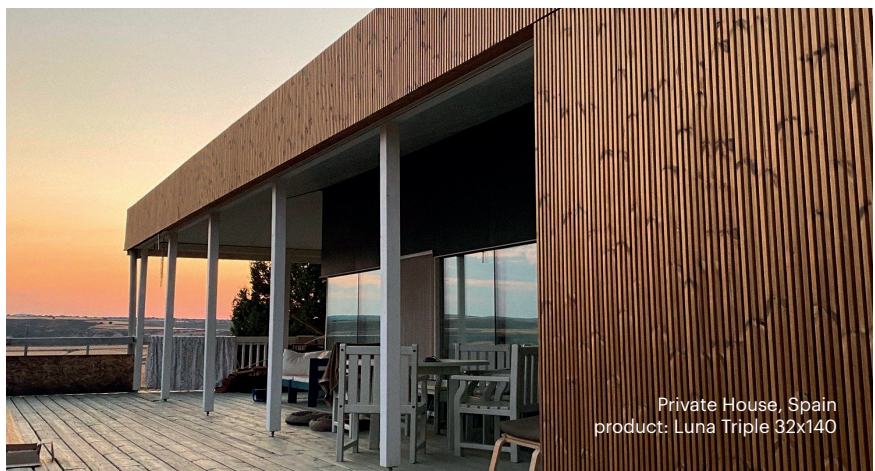

Lunawood 3D claddings

Specie	Nordic Spruce
Class	LunaThermo-D
Lengths	3,6–5,4 m
m²	7,57 m

Specie	Nordic Pine
Class	LunaThermo-D
Lengths	3,0–4,5 m
m²	11,90 m

Specie	Nordic Spruce
Class	LunaThermo-D
Lengths	3,6–5,4 m
m²	7,57 m

Specie	Nordic Spruce
Class	LunaThermo-D
Lengths	3,6–5,4 m
m²	7,57 m

Specie	Nordic Spruce
Class	LunaThermo-D
Lengths	3,9–5,4 m
m²	7,46 m

Specie	Nordic Spruce
Class	LunaThermo-D
Lengths	3,9–5,4 m
m²	7,57 m

Specie	Nordic Pine
Class	LunaThermo-D
Lengths	3,6–5,1 m
m²	7,46 m

Private House, Spain
product: Luna Triple 32x140

lunawood.com

This document is provided for information purposes only. No liability or responsibility of any kind is accepted by Lunawood or their representatives, although Lunawood has used reasonable efforts to verify the accuracy of any advice, recommendation, or information. Lunawood reserves the right to alteration of its products, product information and product range without any notice.

LUNAWOOD